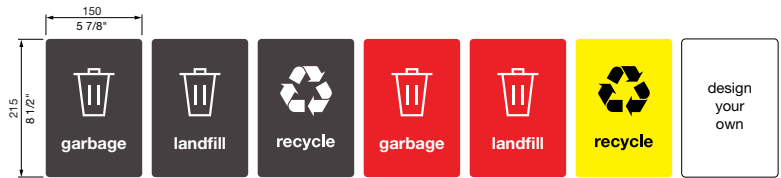

FINISH (FRONT AND BACK):
 Powder coated (*see colour chart*)
 No.4 finish (brushed)

INSERT TYPE:

- Rectangle
- Circle
- Slot
- Multipurpose
- Tailored

INSERT TYPE

SIGNAGE:

For legibility we recommend etching on dark colours

- None
- Etched Plate
 - Garbage, Powder Coated (*see colour chart*)
 - Landfill, Powder Coated (*see colour chart*)
 - Recycle, Powder Coated (*see colour chart*)
- Etched Door and Back
 - Garbage
 - Landfill
 - Recycle
- Tailored