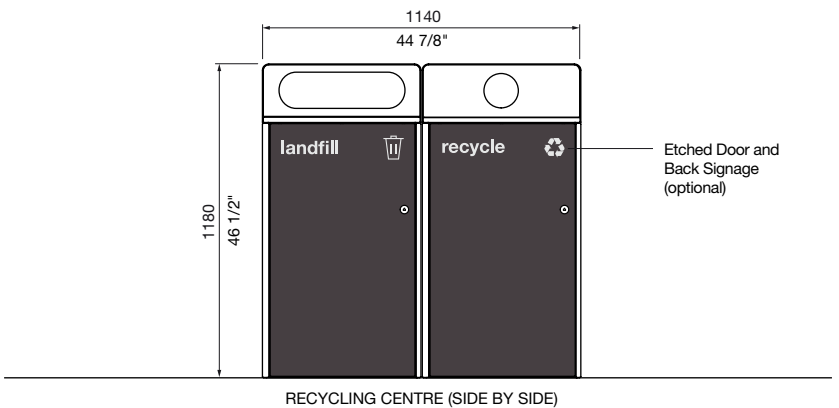

All-stainless modern bin enclosure for urban environments.

MCODE:
WBE-E120

DIMENSIONS:
570L x 590W x 1180H (mm)
22 1/2" L x 23 1/4" W x 46 1/2" H

Select one box per category to specify your product.

ROOF:
☐ Angled roof
☐ Flat roof

BODY:
☐ Stainless 304
☐ Powder coated (*see colour chart*)
☐ No.4 finish (brushed)
☐ Stainless 316
☐ Powder coated (*see colour chart*)
☐ No.4 finish (brushed)

FINISH (ROOF, SIDE AND SPLASH TRAY):
☐ Powder coated (*see colour chart*)
☐ No.4 finish (brushed)

FINISH (FRONT AND BACK):
☐ Powder coated (*see colour chart*)
☐ No.4 finish (brushed)