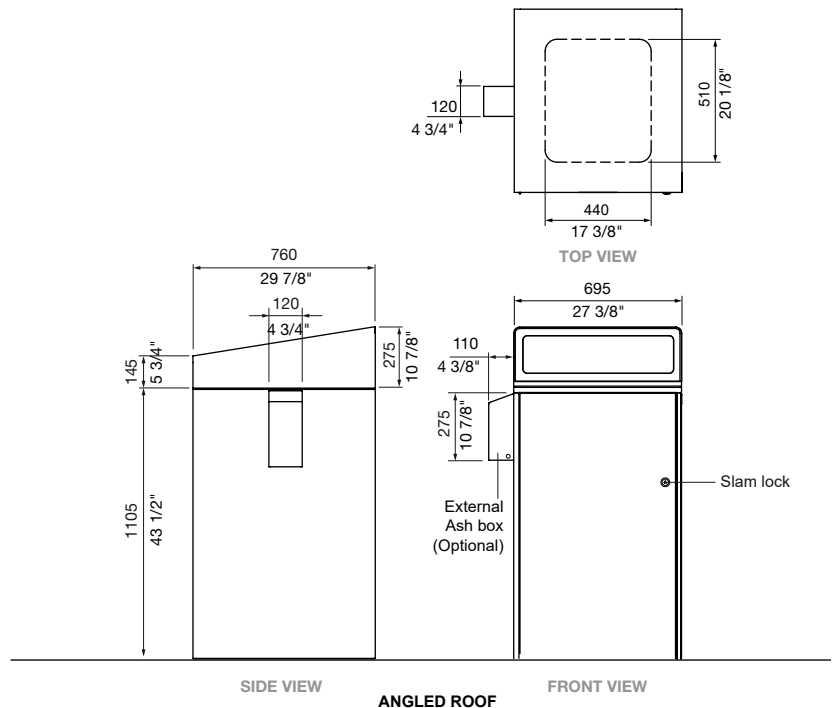

All-stainless modern bin enclosure for urban environments.

MCODE:
WBE-E240

DIMENSIONS:
695L x 760W x 1380H (mm)
27 3/8" L x 29 7/8" W x 54 3/8" H

Select one box per category to specify your product.

ROOF:
☐ Angled roof
☐ Flat roof

BODY:
☐ Stainless 304
☐ Powder coated (*see colour chart*)
☐ No.4 finish (brushed)
☐ Stainless 316
☐ Powder coated (*see colour chart*)
☐ No.4 finish (brushed)

FINISH (ROOF, SIDE AND SPLASH TRAY):
☐ Powder coated (*see colour chart*)
☐ No.4 finish (brushed)

FINISH (FRONT AND BACK):
☐ Powder coated (*see colour chart*)
☐ No.4 finish (brushed)