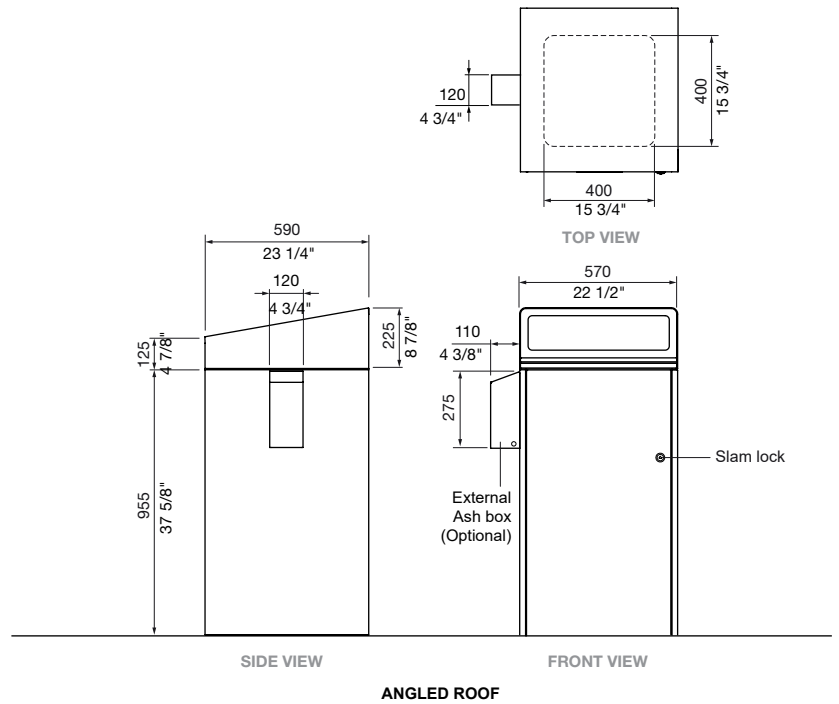

All-stainless modern bin enclosure for urban environments.

MCODE:
WBE-E120

DIMENSIONS:
570L x 590W x 1180H (mm)
22 1/2" L x 23 1/4" W x 46 1/2" H

Select one box per category to specify your product.

ROOF:
☐ Angled roof
☐ Flat roof

BODY:
☐ Stainless 304
☐ Powder coated (*see colour chart*)
☐ No.4 finish (brushed)
☐ Stainless 316
☐ Powder coated (*see colour chart*)
☐ No.4 finish (brushed)

FINISH (ROOF, SIDE AND SPLASH TRAY):
☐ Powder coated (*see colour chart*)
☐ No.4 finish (brushed)

FINISH (FRONT AND BACK):
☐ Powder coated (*see colour chart*)
☐ No.4 finish (brushed)