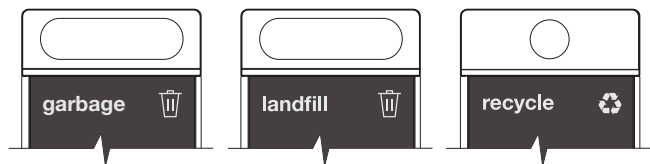

ETCHED DOOR AND BACK

MOUNTING:

- ☐ Surface Fixed
- ☐ Freestanding

ASH BOX:

Stainless steel no.4 finish (brushed)

- ☐ None
- ☐ Yes

DOG BAG DISPENSER:

Stainless 316 powder coated (*see colour chart*)

- ☐ None
- ☐ Yes

Some options incur additional fees and lead time.

Need more information?

For a brochure, image gallery, CAD downloads, installation and maintenance guides, go to:
streetfurniture.com/product/escola-bin-enclosure/