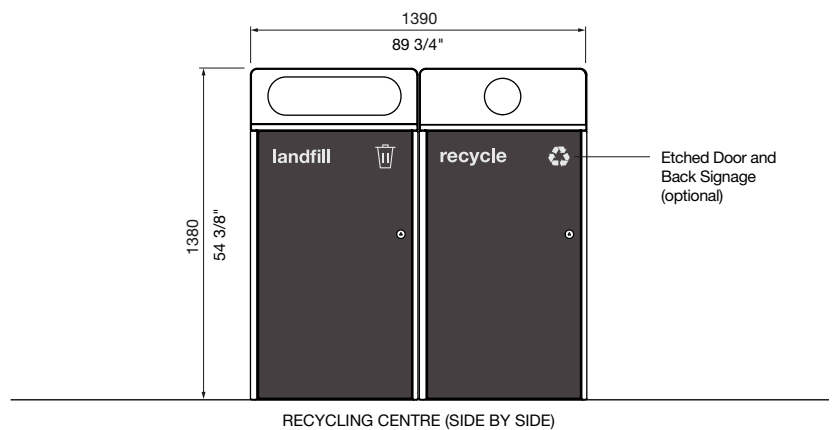

All-stainless modern bin enclosure for urban environments.

MCODE:
WBE-E240

DIMENSIONS:
695L x 760W x 1380H (mm)
27 3/8" L x 29 7/8" W x 54 3/8" H

Select one box per category to specify your product.

ROOF:
☐ Angled roof
☐ Flat roof

BODY:
☐ Stainless 304
☐ Powder coated (*see colour chart*)
☐ No.4 finish (brushed)
☐ Stainless 316
☐ Powder coated (*see colour chart*)
☐ No.4 finish (brushed)

FINISH (ROOF, SIDE AND SPLASH TRAY):
☐ Powder coated (*see colour chart*)
☐ No.4 finish (brushed)

FINISH (FRONT AND BACK):
☐ Powder coated (*see colour chart*)
☐ No.4 finish (brushed)