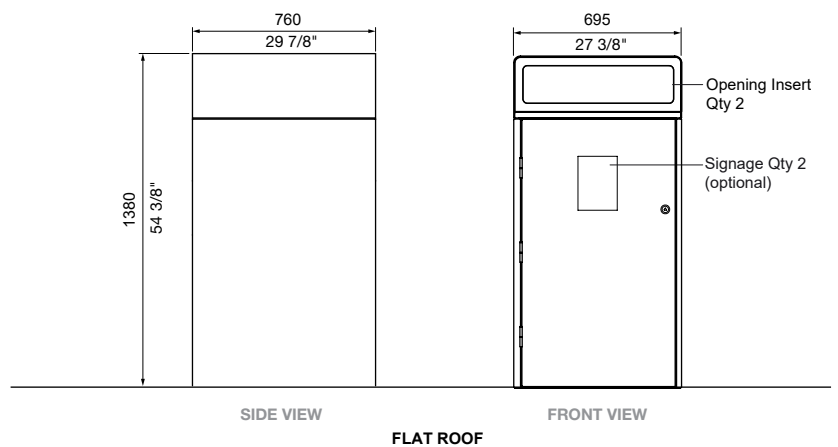

All-stainless modern bin enclosure for urban environments.

MCODE:
WBE-E240

DIMENSIONS:
695L x 760W x 1380H (mm)
27 3/8" L x 29 7/8" W x 54 3/8" H

Select one box per category to specify your product.

ROOF:
☐ Angled roof
☐ Flat roof

BODY:
☐ Stainless 304
☐ Powder coated (*see colour chart*)
☐ No.4 finish (brushed)
☐ Stainless 316
☐ Powder coated (*see colour chart*)
☐ No.4 finish (brushed)

FINISH (ROOF, SIDE AND SPLASH TRAY):
☐ Powder coated (*see colour chart*)
☐ No.4 finish (brushed)

FINISH (FRONT AND BACK):
☐ Powder coated (*see colour chart*)
☐ No.4 finish (brushed)