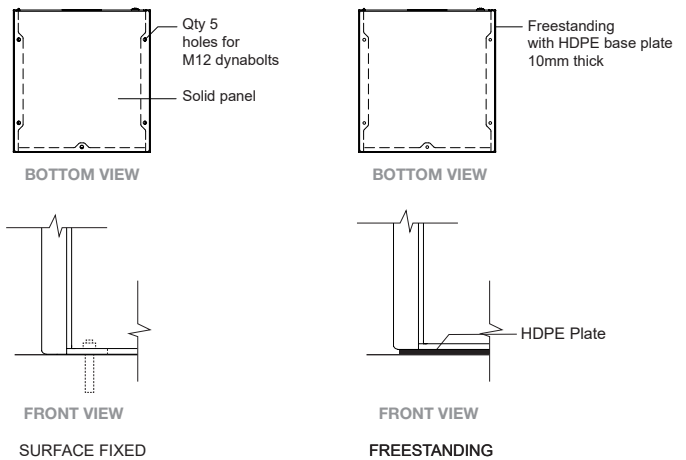

SIGNAGE OPTIONS

MOUNTING OPTIONS

Quick links:

- streetfurniture.com/au/colour-chart/
- streetfurniture.com/au/warranty/
- streetfurniture.com/au/parts-promise/