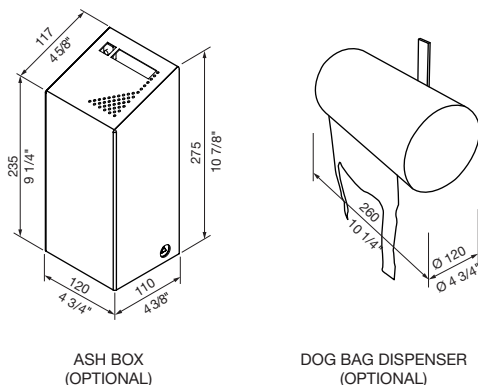

INSERT TYPE:

- ☐ Rectangle
- ☐ Circle
- ☐ Slot
- ☐ Multipurpose
- ☐ Tailored

SIGNAGE:

For legibility we recommend etching on dark colours

- ☐ None
- ☐ Etched Plate
  - ☐ Garbage, Powder Coated (*see colour chart*)
  - ☐ Landfill, Powder Coated (*see colour chart*)
  - ☐ Recycle, Powder Coated (*see colour chart*)
- ☐ Etched Door and Back
  - ☐ Garbage
  - ☐ Landfill
  - ☐ Recycle
- ☐ Tailored

MOUNTING:

- ☐ Surface Fixed
- ☐ Freestanding

ASH BOX:

Stainless steel no.4 finish (brushed)

- ☐ None
- ☐ Yes

DOG BAG DISPENSER:

Stainless 316 powder coated (*see colour chart*)

- ☐ None
- ☐ Yes

Some options incur additional fees and lead time.

Need more information?

For a brochure, image gallery, CAD downloads, installation and maintenance guides, go to:
streetfurniture.com/product/escola-bin-enclosure/

Quick links:

- streetfurniture.com/au/colour-chart/
- streetfurniture.com/au/warranty/
- streetfurniture.com/au/parts-promise/