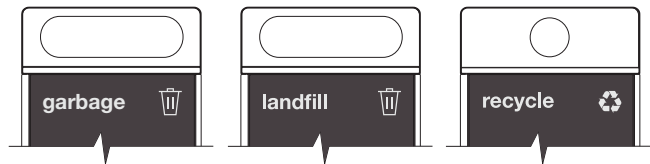

ETCHED DOOR AND BACK

MOUNTING:

- ☐ Surface Fixed
- ☐ Freestanding

ASH BOX:

Stainless steel no.4 finish (brushed)

- ☐ None
- ☐ Yes

DOG BAG DISPENSER:

Stainless 316 powder coated (*see colour chart*)

- ☐ None
- ☐ Yes

Some options incur additional fees and lead time.

Need more information?

For a brochure, image gallery, CAD downloads, installation and maintenance guides, go to:
streetfurniture.com/product/escola-bin-enclosure/