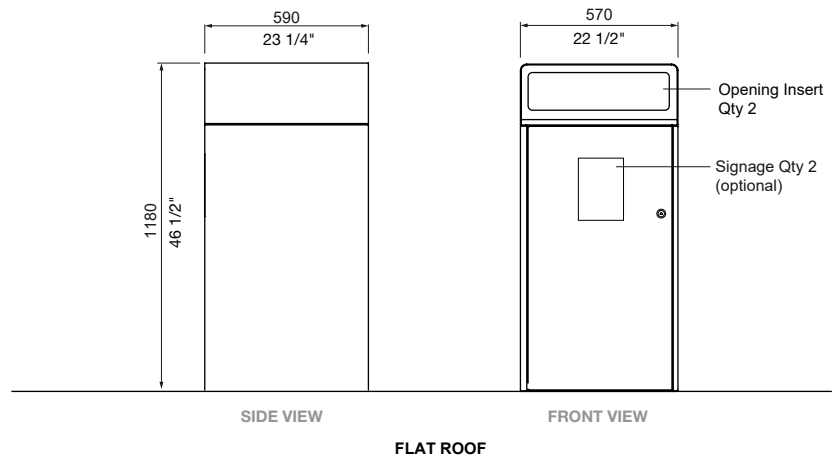

All-stainless modern bin enclosure for urban environments.

MCODE:
WBE-E120

DIMENSIONS:
570L x 590W x 1180H (mm)
22 1/2" L x 23 1/4" W x 46 1/2" H

Select one box per category to specify your product.

ROOF:
☐ Angled roof
☐ Flat roof

BODY:
☐ Stainless 304
☐ Powder coated (*see colour chart*)
☐ No.4 finish (brushed)
☐ Stainless 316
☐ Powder coated (*see colour chart*)
☐ No.4 finish (brushed)

FINISH (ROOF, SIDE AND SPLASH TRAY):
☐ Powder coated (*see colour chart*)
☐ No.4 finish (brushed)

FINISH (FRONT AND BACK):
☐ Powder coated (*see colour chart*)
☐ No.4 finish (brushed)