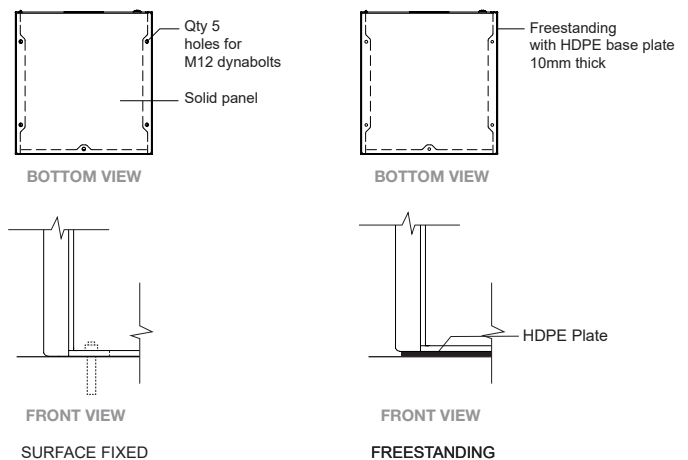

SIGNAGE OPTIONS

MOUNTING OPTIONS

Quick links:

- streetfurniture.com/au/colour-chart/
- streetfurniture.com/au/warranty/
- streetfurniture.com/au/parts-promise/