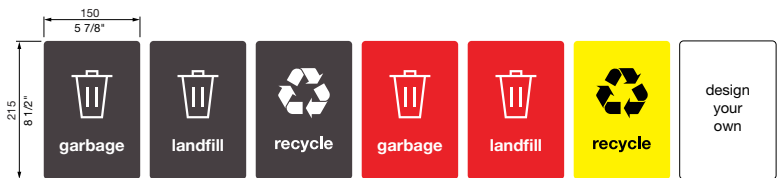

FINISH (ROOF, SIDE AND SPLASH TRAY):
 Powder coated (*see colour chart*)
 No.4 finish (brushed)

FINISH (FRONT AND BACK):
 Powder coated (*see colour chart*)
 No.4 finish (brushed)

INSERT TYPE:

- Rectangle
- Circle
- Slot
- Multipurpose
- Tailored

INSERT TYPE

SIGNAGE:

For legibility we recommend etching on dark colours

- None
- Etched Plate
 - Garbage, Powder Coated (*see colour chart*)
 - Landfill, Powder Coated (*see colour chart*)
 - Recycle, Powder Coated (*see colour chart*)
- Etched Door and Back
 - Garbage
 - Landfill
 - Recycle
- Tailored