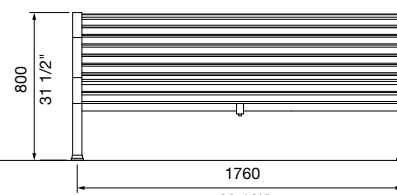

Select one box per category to specify your product.

**LENGTH:**

- 1750mm | 68 7/8"
- 2100mm | 82 11/16"
- Tailored

**FRAME:**

- Cast aluminium powder coated  
*(see colour chart)*

**LEG AND MOUNTING:**

- 01 Splay Wide
  - Surface fixed
  - Subsurface fixed
  - Freestanding
- 02 Arch
  - Surface fixed
  - Subsurface fixed
  - Freestanding
- 04 Pedestal
  - Surface fixed
  - Subsurface fixed
- 05 Post
  - Surface fixed with cast base
  - Subsurface fixed with base plate
  - Core drilled (300mm below ground)
- 07 Wall Wide (fixed to side of wall)
- 11 Plinth (fixed on top of wall)

**TOP VIEW**  
1750mm

**FRONT VIEW**  
1750mm

**FRONT VIEW**  
2100mm

**SIDE VIEW**  
SPRAY WIDE LEG