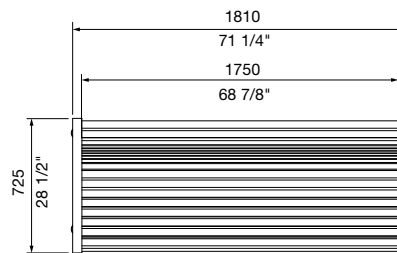

Premium heritage-style seat features slender battens in a wave profile, made from eco-certified hardwood or aluminium, with a variety of leg designs.

MCODE:  
CMR1

**DIMENSIONS:**

725W x 800H x various lengths (mm)  
28 1/2" W x 31 1/2" H x various lengths

Select one box per category to specify your product.

**LENGTH:**

- 1750mm | 68 7/8"
- 2100mm | 82 11/16"
- Tailored

**FRAME:**

- Cast aluminium powder coated  
*(see colour chart)*

**LEG AND MOUNTING:**

- 01 Splay Wide
  - Surface fixed
  - Subsurface fixed
  - Freestanding
- 02 Arch
  - Surface fixed
  - Subsurface fixed
  - Freestanding
- 04 Pedestal
  - Surface fixed
  - Subsurface fixed
- 05 Post
  - Surface fixed with cast base
  - Subsurface fixed with base plate
  - Core drilled (300mm below ground)
- 07 Wall Wide (fixed to side of wall)
- 11 Plinth (fixed on top of wall)

**TOP VIEW**  
1750mm

**FRONT VIEW**  
1750mm

**FRONT VIEW**  
2100mm

**SIDE VIEW**  
SPRAY WIDE LEG