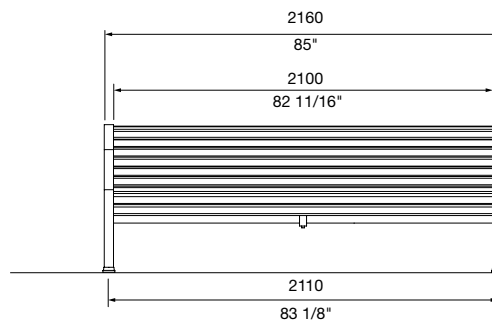

Premium heritage-style seat features slender battens in a wave profile, made from eco-certified hardwood or aluminium, with a variety of leg designs.

MCODE:  
CMR1

**DIMENSIONS:**

725W x 800H x various lengths (mm)  
28 1/2" W x 31 1/2" H x various lengths

Select one box per category to specify your product.

**LENGTH:**

- 1750mm | 68 7/8"
- 2100mm | 82 11/16"
- Tailored

**FRAME:**

- Cast aluminium powder coated  
*(see colour chart)*

**LEG AND MOUNTING:**

- 01 Splay Wide
  - Surface fixed
  - Subsurface fixed
  - Freestanding
- 02 Arch
  - Surface fixed
  - Subsurface fixed
  - Freestanding
- 04 Pedestal
  - Surface fixed
  - Subsurface fixed
- 05 Post
  - Surface fixed with cast base
  - Subsurface fixed with base plate
  - Core drilled (300mm below ground)
- 07 Wall Wide (fixed to side of wall)
- 11 Plinth (fixed on top of wall)

**TOP VIEW**  
1750mm

**FRONT VIEW**  
1750mm

**FRONT VIEW**  
2100mm

**SIDE VIEW**  
SPRAY WIDE LEG