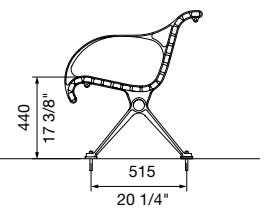

Select one box per category to specify your product.

**LENGTH:**

- 1750mm | 68 7/8"
- 2100mm | 82 11/16"
- Tailored

**FRAME:**

- Cast aluminium powder coated  
*(see colour chart)*

**LEG AND MOUNTING:**

- 01 Splay Wide
  - Surface fixed
  - Subsurface fixed
  - Freestanding
- 02 Arch
  - Surface fixed
  - Subsurface fixed
  - Freestanding
- 04 Pedestal
  - Surface fixed
  - Subsurface fixed
- 05 Post
  - Surface fixed with cast base
  - Subsurface fixed with base plate
  - Core drilled (300mm below ground)
- 07 Wall Wide (fixed to side of wall)
- 11 Plinth (fixed on top of wall)

**TOP VIEW**  
1750mm

**FRONT VIEW**  
1750mm

**FRONT VIEW**  
2100mm

**SIDE VIEW**  
SPRAY WIDE LEG