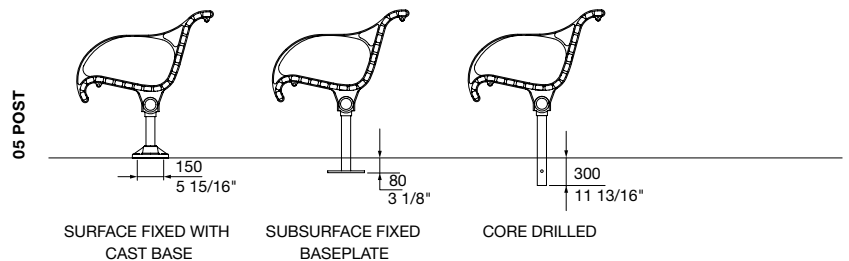

Premium heritage-style seat features slender battens in a wave profile, made from eco-certified hardwood or aluminium, with a variety of leg designs.

MCODE:
CMR1

DIMENSIONS:

725W x 800H x various lengths (mm)
28 1/2" W x 31 1/2" H x various lengths

Select one box per category to specify your product.

LENGTH:

- ☐ 1750mm | 68 7/8"
- ☐ 2100mm | 82 11/16"
- ☐ Tailored

FRAME:

- ☐ Cast aluminium powder coated
  (see colour chart)

LEG AND MOUNTING:

- ☐ 01 Splay Wide
  - ☐ Surface fixed
  - ☐ Subsurface fixed
  - ☐ Freestanding
- ☐ 02 Arch
  - ☐ Surface fixed
  - ☐ Subsurface fixed
  - ☐ Freestanding
- ☐ 04 Pedestal
  - ☐ Surface fixed
  - ☐ Subsurface fixed
- ☐ 05 Post
  - ☐ Surface fixed with cast base
  - ☐ Subsurface fixed with base plate
  - ☐ Core drilled (300mm below ground)
- ☐ 07 Wall Wide (fixed to side of wall)
- ☐ 11 Plinth (fixed on top of wall)

BATTEN:

Street Furniture Australia uses sustainable timber from certified managed forests. Timber requires oiling every three months. For a timber look with low maintenance, choose aluminium woodgrain.

- ☐ Eco-certified hardwood oiled
- ☐ Aluminium anodised
- ☐ Aluminium powder coated *(see colour chart)*
- ☐ Aluminium woodgrain *(see colour chart)*
- ☐ Tailored