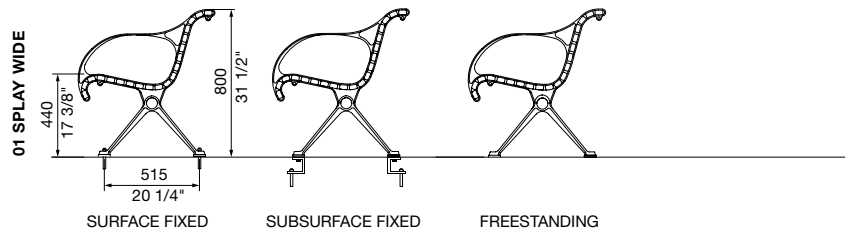

Premium heritage-style seat features slender battens in a wave profile, made from eco-certified hardwood or aluminium, with a variety of leg designs.

MCODE:
CMR1

DIMENSIONS:

725W x 800H x various lengths (mm)
28 1/2" W x 31 1/2" H x various lengths

Select one box per category to specify your product.

LENGTH:

- ☐ 1750mm | 68 7/8"
- ☐ 2100mm | 82 11/16"
- ☐ Tailored

FRAME:

- ☐ Cast aluminium powder coated
  (see colour chart)

LEG AND MOUNTING:

- ☐ 01 Splay Wide
  - ☐ Surface fixed
  - ☐ Subsurface fixed
  - ☐ Freestanding
- ☐ 02 Arch
  - ☐ Surface fixed
  - ☐ Subsurface fixed
  - ☐ Freestanding
- ☐ 04 Pedestal
  - ☐ Surface fixed
  - ☐ Subsurface fixed
- ☐ 05 Post
  - ☐ Surface fixed with cast base
  - ☐ Subsurface fixed with base plate
  - ☐ Core drilled (300mm below ground)
- ☐ 07 Wall Wide (fixed to side of wall)
- ☐ 11 Plinth (fixed on top of wall)

BATTEN:

Street Furniture Australia uses sustainable timber from certified managed forests. Timber requires oiling every three months. For a timber look with low maintenance, choose aluminium woodgrain.

- ☐ Eco-certified hardwood oiled
- ☐ Aluminium anodised
- ☐ Aluminium powder coated *(see colour chart)*
- ☐ Aluminium woodgrain *(see colour chart)*
- ☐ Tailored