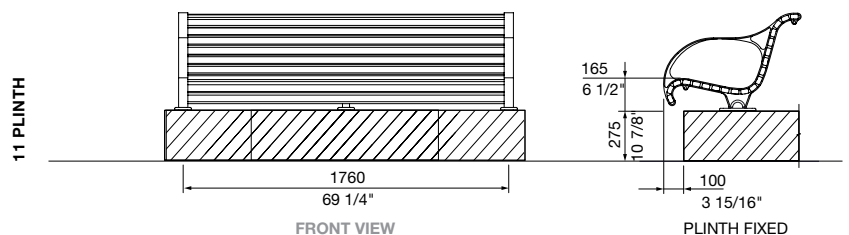

Premium heritage-style seat features slender battens in a wave profile, made from eco-certified hardwood or aluminium, with a variety of leg designs.

MCODE:
CMR1

DIMENSIONS:

725W x 800H x various lengths (mm)
28 1/2" W x 31 1/2" H x various lengths

Select one box per category to specify your product.

LENGTH:

- ☐ 1750mm | 68 7/8"
- ☐ 2100mm | 82 11/16"
- ☐ Tailored

FRAME:

- ☐ Cast aluminium powder coated
  (see colour chart)

LEG AND MOUNTING:

- ☐ 01 Splay Wide
  - ☐ Surface fixed
  - ☐ Subsurface fixed
  - ☐ Freestanding
- ☐ 02 Arch
  - ☐ Surface fixed
  - ☐ Subsurface fixed
  - ☐ Freestanding
- ☐ 04 Pedestal
  - ☐ Surface fixed
  - ☐ Subsurface fixed
- ☐ 05 Post
  - ☐ Surface fixed with cast base
  - ☐ Subsurface fixed with base plate
  - ☐ Core drilled (300mm below ground)
- ☐ 07 Wall Wide (fixed to side of wall)
- ☐ 11 Plinth (fixed on top of wall)

BATTEN:

Street Furniture Australia uses sustainable timber from certified managed forests. Timber requires oiling every three months. For a timber look with low maintenance, choose aluminium woodgrain.

- ☐ Eco-certified hardwood oiled
- ☐ Aluminium anodised
- ☐ Aluminium powder coated *(see colour chart)*
- ☐ Aluminium woodgrain *(see colour chart)*
- ☐ Tailored