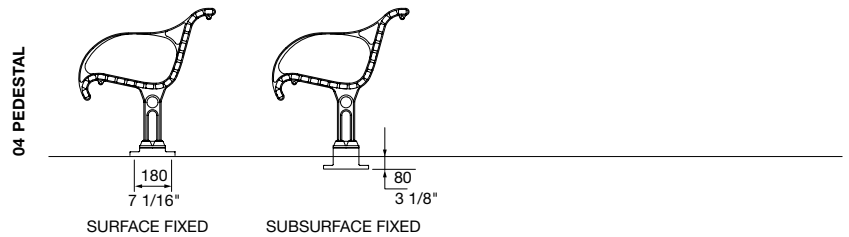

Premium heritage-style seat features slender battens in a wave profile, made from eco-certified hardwood or aluminium, with a variety of leg designs.

MCODE:
CMR1

DIMENSIONS:

725W x 800H x various lengths (mm)
28 1/2" W x 31 1/2" H x various lengths

Select one box per category to specify your product.

LENGTH:

- ☐ 1750mm | 68 7/8"
- ☐ 2100mm | 82 11/16"
- ☐ Tailored

FRAME:

- ☐ Cast aluminium powder coated
  (see colour chart)

LEG AND MOUNTING:

- ☐ 01 Splay Wide
  - ☐ Surface fixed
  - ☐ Subsurface fixed
  - ☐ Freestanding
- ☐ 02 Arch
  - ☐ Surface fixed
  - ☐ Subsurface fixed
  - ☐ Freestanding
- ☐ 04 Pedestal
  - ☐ Surface fixed
  - ☐ Subsurface fixed
- ☐ 05 Post
  - ☐ Surface fixed with cast base
  - ☐ Subsurface fixed with base plate
  - ☐ Core drilled (300mm below ground)
- ☐ 07 Wall Wide (fixed to side of wall)
- ☐ 11 Plinth (fixed on top of wall)

BATTEN:

Street Furniture Australia uses sustainable timber from certified managed forests. Timber requires oiling every three months. For a timber look with low maintenance, choose aluminium woodgrain.

- ☐ Eco-certified hardwood oiled
- ☐ Aluminium anodised
- ☐ Aluminium powder coated *(see colour chart)*
- ☐ Aluminium woodgrain *(see colour chart)*
- ☐ Tailored