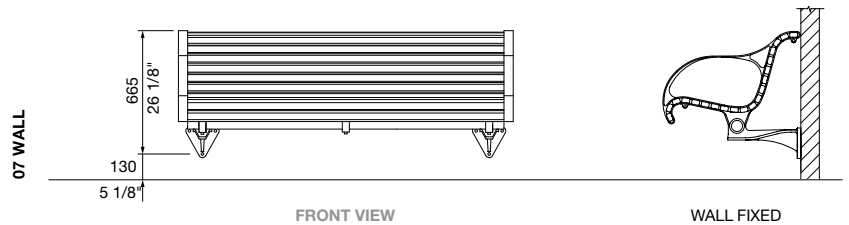

Premium heritage-style seat features slender battens in a wave profile, made from eco-certified hardwood or aluminium, with a variety of leg designs.

MCODE:
CMR1

DIMENSIONS:

725W x 800H x various lengths (mm)
28 1/2" W x 31 1/2" H x various lengths

Select one box per category to specify your product.

LENGTH:

- ☐ 1750mm | 68 7/8"
- ☐ 2100mm | 82 11/16"
- ☐ Tailored

FRAME:

- ☐ Cast aluminium powder coated
  (see colour chart)

LEG AND MOUNTING:

- ☐ 01 Splay Wide
  - ☐ Surface fixed
  - ☐ Subsurface fixed
  - ☐ Freestanding
- ☐ 02 Arch
  - ☐ Surface fixed
  - ☐ Subsurface fixed
  - ☐ Freestanding
- ☐ 04 Pedestal
  - ☐ Surface fixed
  - ☐ Subsurface fixed
- ☐ 05 Post
  - ☐ Surface fixed with cast base
  - ☐ Subsurface fixed with base plate
  - ☐ Core drilled (300mm below ground)
- ☐ 07 Wall Wide (fixed to side of wall)
- ☐ 11 Plinth (fixed on top of wall)

BATTEN:

Street Furniture Australia uses sustainable timber from certified managed forests. Timber requires oiling every three months. For a timber look with low maintenance, choose aluminium woodgrain.

- ☐ Eco-certified hardwood oiled
- ☐ Aluminium anodised
- ☐ Aluminium powder coated *(see colour chart)*
- ☐ Aluminium woodgrain *(see colour chart)*
- ☐ Tailored