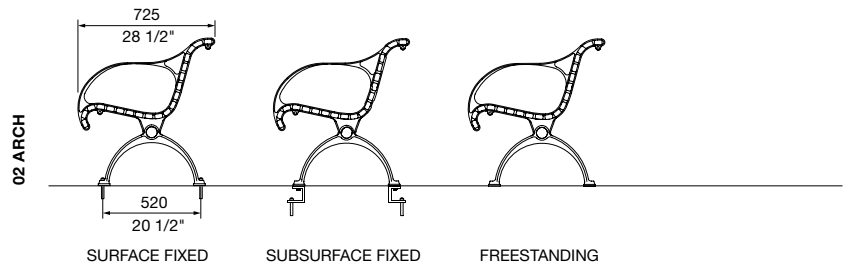

Premium heritage-style seat features slender battens in a wave profile, made from eco-certified hardwood or aluminium, with a variety of leg designs.

MCODE:
CMR1

DIMENSIONS:

725W x 800H x various lengths (mm)
28 1/2" W x 31 1/2" H x various lengths

Select one box per category to specify your product.

LENGTH:

- ☐ 1750mm | 68 7/8"
- ☐ 2100mm | 82 11/16"
- ☐ Tailored

FRAME:

- ☐ Cast aluminium powder coated
  (see colour chart)

LEG AND MOUNTING:

- ☐ 01 Splay Wide
  - ☐ Surface fixed
  - ☐ Subsurface fixed
  - ☐ Freestanding
- ☐ 02 Arch
  - ☐ Surface fixed
  - ☐ Subsurface fixed
  - ☐ Freestanding
- ☐ 04 Pedestal
  - ☐ Surface fixed
  - ☐ Subsurface fixed
- ☐ 05 Post
  - ☐ Surface fixed with cast base
  - ☐ Subsurface fixed with base plate
  - ☐ Core drilled (300mm below ground)
- ☐ 07 Wall Wide (fixed to side of wall)
- ☐ 11 Plinth (fixed on top of wall)

BATTEN:

Street Furniture Australia uses sustainable timber from certified managed forests. Timber requires oiling every three months. For a timber look with low maintenance, choose aluminium woodgrain.

- ☐ Eco-certified hardwood oiled
- ☐ Aluminium anodised
- ☐ Aluminium powder coated *(see colour chart)*
- ☐ Aluminium woodgrain *(see colour chart)*
- ☐ Tailored