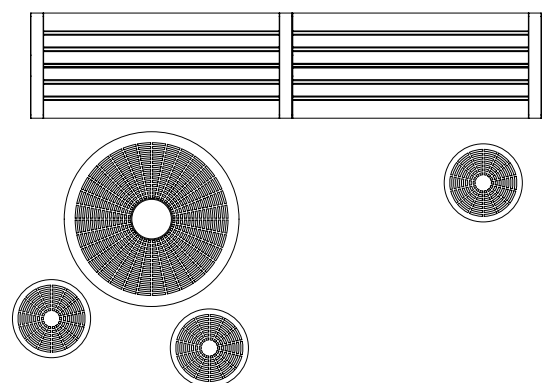

BOTTOM VIEW
BASE PLATE

BOTTOM VIEW
DOME BASE

COMPATIBLE SEATING:

Refer to separate technical sheet.

- Piatto Chair (PC7)
- Cafe Stool (S1)
- Aria Bench (CMA4)

CHESS BOARD:

- None
- Anodised Aluminium Chess Board
405mm x 405mm | 15 15/16" x 15 15/16"

Need more information?

For a brochure, image gallery, CAD downloads, installation and maintenance guides, go to:

streetfurniture.com/au/product/cafe-round-table/

Quick links:

streetfurniture.com/au/colour-chart/

streetfurniture.com/au/warranty/

Cafe Round Table
with Piatto Chair and Cafe Stool

Cafe Round Table
with Forum Seat and Cafe Stool

Cafe Round Table
with Aria Bench and Cafe Stool

Activate your space with pops of colour, perfect for outdoor dining. The Macchiato Table seats up to three people at sitting height. It can also be configured as a side table or a standing bar table.

MCODE:
T7

DIMENSIONS:
Ø600 x various heights (mm)
Ø23 5/8" x various heights

WEIGHT:
Approximate only and depends on materials selected.
9 kg | 18 lbs

Select one box per category to specify your product.