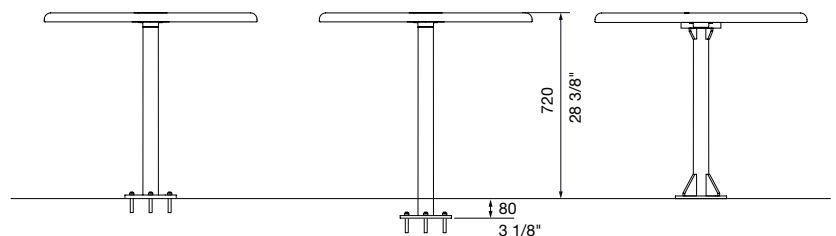

BASE PLATE
SURFACE FIXED

BASE PLATE
SUBSURFACE FIXED

BASE PLATE
SURFACE FIXED
HEAVY DUTY (T1-HD)