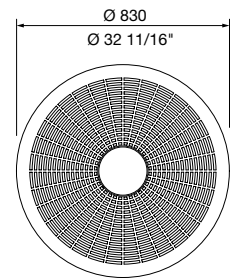

Activate your space with pops of colour, perfect for outdoor dining. The Cafe Round Table seats four to five people.

MCODE:
T1

DIMENSIONS:
Ø830W x 720H (mm)
Ø32 11/16" W x 28 3/8" H

WEIGHT:
Approximate only and depends on materials selected.
2-4 kg | 4.4-8.8 lbs

Select one box per category to specify your product.

TOP:

[See colour chart](#)

☐ Cast aluminium powder coated

HEIGHT:

☐ 720mm | 28 3/8" (dining table)

☐ Tailored

FRAME:

[See colour chart](#)

☐ Aluminium powder coated

BASE AND MOUNTING:

☐ Base plate

☐ Surface fixed

☐ Surface fixed (heavy duty)

☐ Subsurface fixed

☐ Core drilled (300mm below ground)

☐ Dome

☐ Surface fixed

☐ Freestanding

Some options incur additional fees and lead time.

TOP VIEW