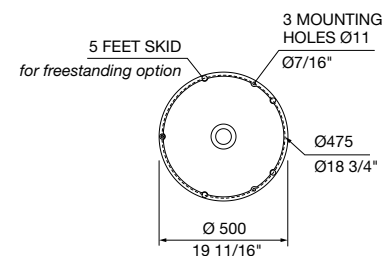

MCODE:
T1

DIMENSIONS:
Ø830W x 720H (mm)
Ø32 11/16" W x 28 3/8" H

WEIGHT:
Approximate only and depends on materials selected.
2-4 kg | 4.4-8.8 lbs

Select one box per category to specify your product.

TOP:

[See colour chart](#)

Some options incur additional fees and lead time.

TOP VIEW

BASE PLATE
SURFACE FIXED

BASE PLATE
SUBSURFACE FIXED

BASE PLATE
SURFACE FIXED
HEAVY DUTY (T1-HD)

CORE DRILLED

DOME
SURFACE FIXED

DOME
FREESTANDING

BOTTOM VIEW
BASE PLATE

BOTTOM VIEW
DOME BASE

COMPATIBLE SEATING:

Refer to separate technical sheet.

- Piatto Chair (PC7)
- Cafe Stool (S1)
- Aria Bench (CMA4)

CHESS BOARD:

- None
- Anodised Aluminium Chess Board
405mm x 405mm | 15 15/16" x 15 15/16"

MCODE:
T7

DIMENSIONS:
Ø600 x various heights (mm)
Ø23 5/8" x various heights

WEIGHT:
Approximate only and depends on materials selected.
9 kg | 18 lbs

Select one box per category to specify your product.