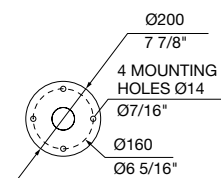

MCODE:
T1

DIMENSIONS:
Ø830W x 720H (mm)
Ø32 11/16" W x 28 3/8" H

WEIGHT:
Approximate only and depends on materials selected.
2-4 kg | 4.4-8.8 lbs

Select one box per category to specify your product.

TOP:

[See colour chart](#)

Some options incur additional fees and lead time.

TOP VIEW

BASE PLATE
SURFACE FIXED

BASE PLATE
SUBSURFACE FIXED

BASE PLATE
SURFACE FIXED
HEAVY DUTY (T1-HD)

CORE DRILLED

DOME
SURFACE FIXED

DOME
FREESTANDING

BOTTOM VIEW
BASE PLATE

BOTTOM VIEW
DOME BASE

COMPATIBLE SEATING:

Refer to separate technical sheet.

- Piatto Chair (PC7)
- Cafe Stool (S1)
- Aria Bench (CMA4)

CHESS BOARD:

- None
- Anodised Aluminium Chess Board
405mm x 405mm | 15 15/16" x 15 15/16"

MCODE:
T7

DIMENSIONS:
Ø600 x various heights (mm)
Ø23 5/8" x various heights

WEIGHT:
Approximate only and depends on materials selected.
9 kg | 18 lbs

Select one box per category to specify your product.