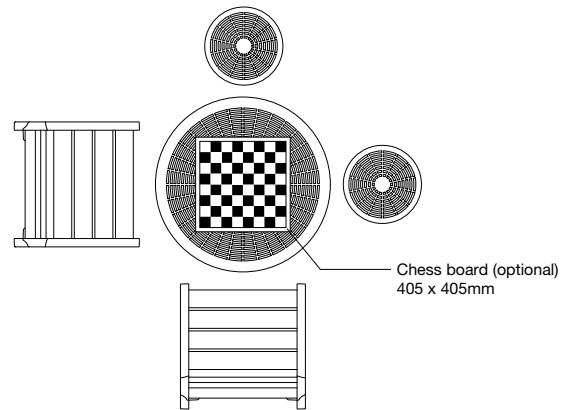

BOTTOM VIEW
BASE PLATE

BOTTOM VIEW
DOME BASE

COMPATIBLE SEATING:

Refer to separate technical sheet.

- Piatto Chair (PC7)
- Cafe Stool (S1)
- Aria Bench (CMA4)

CHESS BOARD:

- None
- Anodised Aluminium Chess Board
405mm x 405mm | 15 15/16" x 15 15/16"

Need more information?

For a brochure, image gallery, CAD downloads, installation and maintenance guides, go to:

streetfurniture.com/au/product/cafe-round-table/

Quick links:

streetfurniture.com/au/colour-chart/

streetfurniture.com/au/warranty/

Cafe Round Table
with Piatto Chair and Cafe Stool

Cafe Round Table
with Forum Seat and Cafe Stool

Cafe Round Table
with Aria Bench and Cafe Stool

Activate your space with pops of colour, perfect for outdoor dining. The Macchiato Table seats up to three people at sitting height. It can also be configured as a side table or a standing bar table.

MCODE:
T7

DIMENSIONS:
Ø600 x various heights (mm)
Ø23 5/8" x various heights

WEIGHT:
Approximate only and depends on materials selected.
9 kg | 18 lbs

Select one box per category to specify your product.