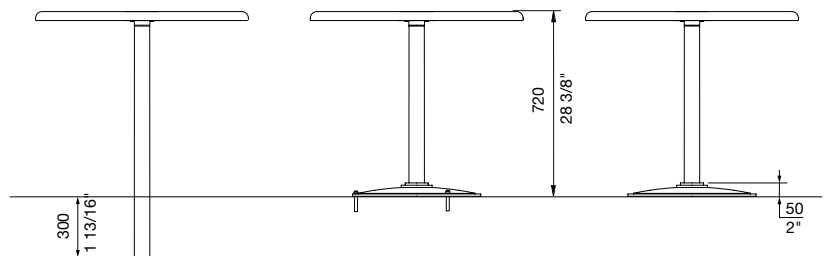

CORE DRILLED

DOME
SURFACE FIXED

DOME
FREESTANDING