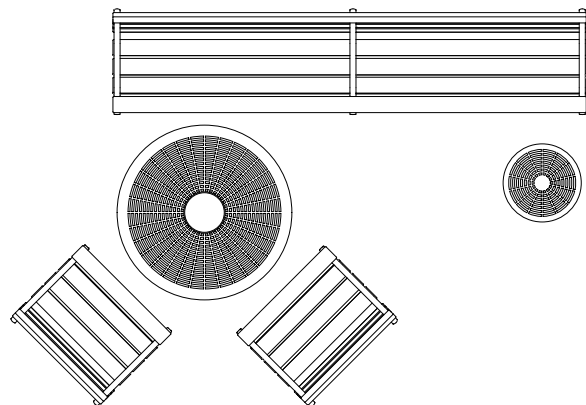

BOTTOM VIEW
BASE PLATE

BOTTOM VIEW
DOME BASE

COMPATIBLE SEATING:

Refer to separate technical sheet.

- Piatto Chair (PC7)
- Cafe Stool (S1)
- Aria Bench (CMA4)

CHESS BOARD:

- None
- Anodised Aluminium Chess Board
405mm x 405mm | 15 15/16" x 15 15/16"

Need more information?

For a brochure, image gallery, CAD downloads, installation and maintenance guides, go to:

streetfurniture.com/au/product/cafe-round-table/

Quick links:

streetfurniture.com/au/colour-chart/

streetfurniture.com/au/warranty/

Cafe Round Table
with Piatto Chair and Cafe Stool

Cafe Round Table
with Forum Seat and Cafe Stool

Cafe Round Table
with Aria Bench and Cafe Stool

Activate your space with pops of colour, perfect for outdoor dining. The Macchiato Table seats up to three people at sitting height. It can also be configured as a side table or a standing bar table.

MCODE:
T7

DIMENSIONS:
Ø600 x various heights (mm)
Ø23 5/8" x various heights

WEIGHT:
Approximate only and depends on materials selected.
9 kg | 18 lbs

Select one box per category to specify your product.