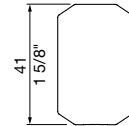

piatto seat divider

Compact skateboard deterrent to protect batted Street Furniture Australia products.

DIMENSIONS:

62L x 22W x 40H (mm)
2 1/2" L x 1/8" W x 1 5/8" H

Select one box per category to specify your product.

Quick links:

- streetfurniture.com/au/colour-chart/
- streetfurniture.com/au/warranty/

ISOMETRIC VIEW

TOP VIEW

FRONT VIEW

SIDE VIEW

TOP VIEW

ISOMETRIC VIEW

QTY 2
Piatto Love Seat, 2-seater 1200mm