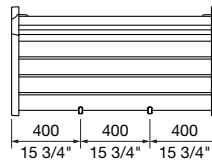

piatto seat divider

Compact skateboard deterrent to protect batted Street Furniture Australia products.

DIMENSIONS:

62L x 22W x 40H (mm)
2 1/2" L x 1/8" W x 1 5/8" H

Select one box per category to specify your product.

Quick links:

- streetfurniture.com/au/colour-chart/
- streetfurniture.com/au/warranty/

ISOMETRIC VIEW

TOP VIEW

FRONT VIEW

SIDE VIEW

TOP VIEW

ISOMETRIC VIEW