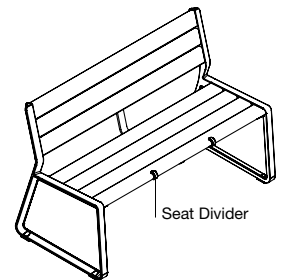

piatto seat divider

Compact skateboard deterrent to protect batted Street Furniture Australia products.

DIMENSIONS:

62L x 22W x 40H (mm)
2 1/2" L x 1/8" W x 1 5/8" H

Select one box per category to specify your product.

Quick links:

- streetfurniture.com/au/colour-chart/
- streetfurniture.com/au/warranty/

ISOMETRIC VIEW

TOP VIEW

FRONT VIEW

SIDE VIEW

TOP VIEW

ISOMETRIC VIEW

QTY 2
Piatto Love Seat, 2-seater 1200mm