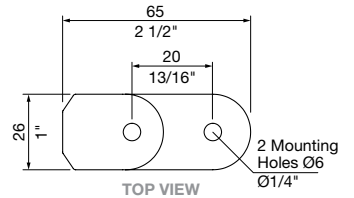

piatto seat divider

Compact skateboard deterrent to protect batted Street Furniture Australia products.

DIMENSIONS:

62L x 22W x 40H (mm)
2 1/2" L x 1/8" W x 1 5/8" H

Select one box per category to specify your product.

Quick links:

- streetfurniture.com/au/colour-chart/
- streetfurniture.com/au/warranty/

ISOMETRIC VIEW

TOP VIEW

FRONT VIEW

SIDE VIEW

TOP VIEW

ISOMETRIC VIEW

QTY 2
Piatto Love Seat, 2-seater 1200mm