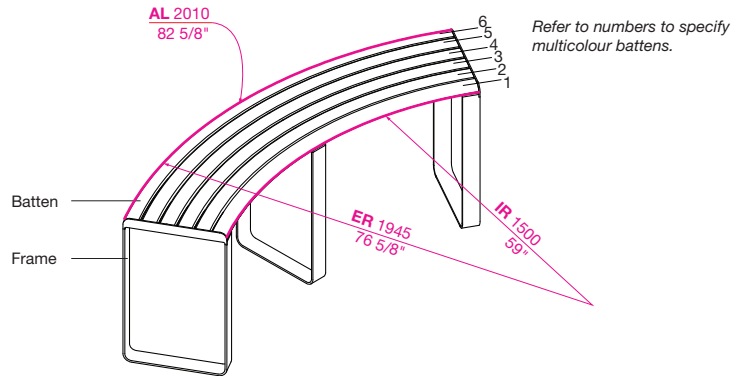

# linea curved lookout table

This is a carbon neutral product.

Create the perfect spot for people-watching with the Linea Curved Lookout Table. Furnish a thoroughfare, take dining to the streets, or place near a playground for parents to supervise their kids in comfort.

For tailored curves, the minimum internal radius is 1 metre or 39 3/8".

**AL** Arc Length (outermost)  
**ER** External Radius  
**IR** Internal Radius

OVERALL DIMENSIONS:  
 635W x 720H x 1930L (mm)  
 25" W x 28 3/8" H x 76" L

**C-SHAPE**  
3x Curved Lookout Table  
6x Piatto Stool  
  
1945W x 3905L (mm)  
76 5/8" W x 153 3/4" L