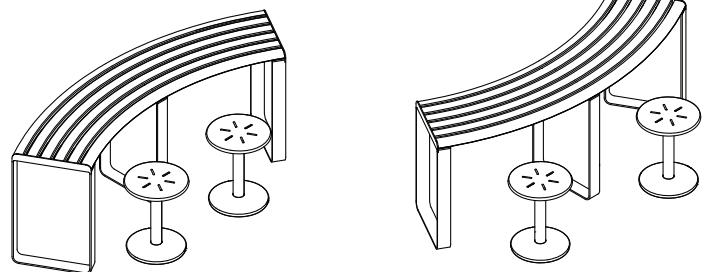

Select one box per category to specify your product.

**CONFIGURATION:**

Street Furniture Australia highly recommends using standard curves where possible.

- Standard
- Custom curve\*

\*Provide the Arc Length and Internal and/or External Radius. A setup fee and additional lead time applies to each custom curve.

**MOUNTING:**

- Surface Fixed
- Subsurface Fixed

**BATTEN:**

- Aluminium Woodgrain [See Colour Chart](#)
- Aluminium Powder Coated [See Colour Chart](#)
  - Single Colour
  - Multicolour

**FRAME:**

[See Colour Chart](#)

- Stainless 304 Powder Coated
- Stainless 316 Powder Coated

**MOUNTING**

Linea Curved Lookout Table paired with Piatto Stool