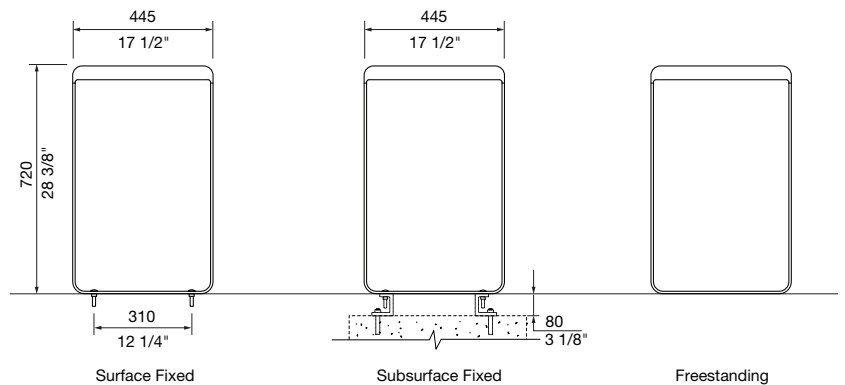

MOUNTING

Linea Curved Lookout Table paired with Piatto Stool