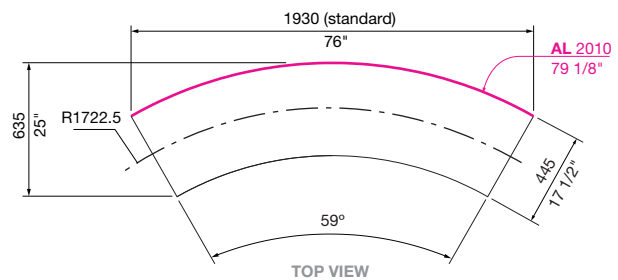

For tailored curves, the minimum internal radius is 1 metre or 39 3/8".

**AL** Arc Length (outermost)  
**ER** External Radius  
**IR** Internal Radius

OVERALL DIMENSIONS:  
 635W x 720H x 1930L (mm)  
 25" W x 28 3/8" H x 76" L