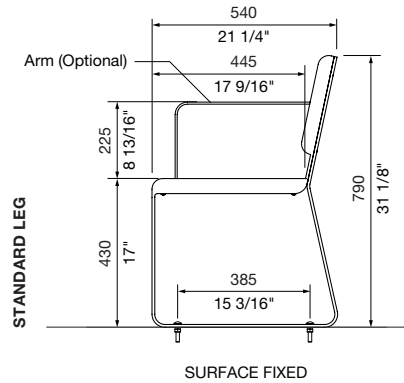

LEG AND MOUNTING:

- ☐ Standard Leg
  - ☐ Surface fixed
  - ☐ Subsurface fixed
  - ☐ Freestanding
- ☐ Square Leg
  - ☐ Surface fixed
  - ☐ Subsurface fixed
- ☐ Wall
  - ☐ Fixed to side of wall
- ☐ Plinth
  - ☐ Fixed on top of wall

Choose a Square Leg for when placing Linea seats and benches side-by-side to ensure the legs perfectly align.

ARM:

Dark armrests are not recommended for areas in direct sunlight.

- ☐ None
- ☐ Integral arms qty 2

Some options incur additional fees and lead time.

Need more information?

For a brochure, image gallery, CAD downloads, installation and maintenance guides, go to:
streetfurniture.com/au/product/linea-curved-seat/

Quick links:

- streetfurniture.com/au/colour-chart/
- streetfurniture.com/au/warranty/
- streetfurniture.com/au/parts-promise/

SIDE VIEW