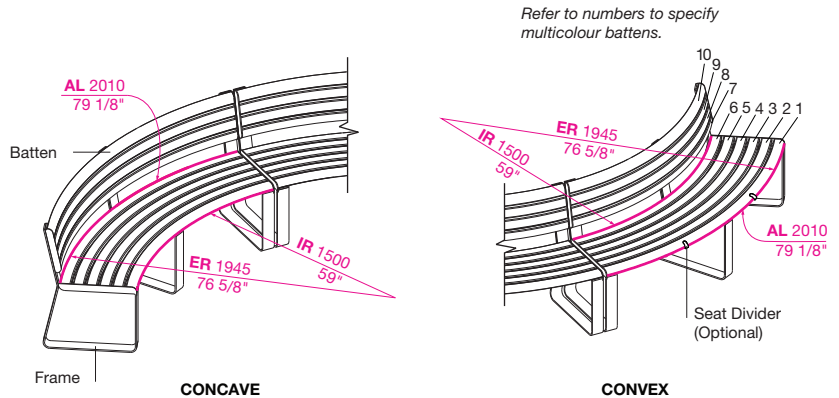

linea curved seat

The Linea range is sleek and minimalist yet extremely strong made of stainless steel frames. A curved seat joins this premium range offered with Wood Without Worry and coloured aluminium battens.

For tailored curves, the minimum internal radius is 1.5 metre or 59".

AL Arc Length (outermost)
IR Internal Radius
ER External Radius

OVERALL DIMENSIONS:

Concave

745W x 790H x 2025L (mm)
 29 3/8" W x 31 1/8" H x 79 3/4" L

Convex

745W x 790H x 1930L (mm)
 29 3/8" W x 31 1/8" H x 76" L

Select one box per category to specify your product.

CONFIGURATION:

Street Furniture Australia highly recommends using standard curves where possible.

- Concave**
 - Standard
AL 2010mm | 79 1/8"
IR 1500mm | 59"
 - Tailored*
- Convex**
 - Standard
AL 2010mm | 79 1/8"
IR 1500mm | 59"
 - Tailored*

*To specify, provide the AL and IR. A setup fee and additional lead time applies to each custom curve.