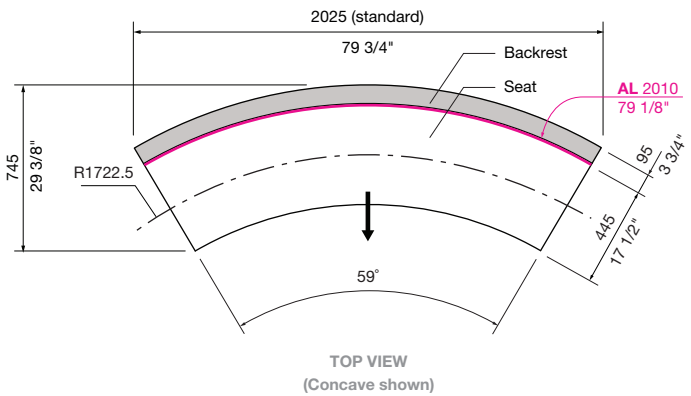

For tailored curves, the minimum internal radius is 1.5 metre or 59".

AL Arc Length (outermost)
IR Internal Radius
ER External Radius

OVERALL DIMENSIONS:

Concave

745W x 790H x 2025L (mm)
 29 3/8" W x 31 1/8" H x 79 3/4" L

Convex

745W x 790H x 1930L (mm)
 29 3/8" W x 31 1/8" H x 76" L

Select one box per category to specify your product.

CONFIGURATION:

Street Furniture Australia highly recommends using standard curves where possible.

- Concave**
 - Standard
AL 2010mm | 79 1/8"
IR 1500mm | 59"
 - Tailored*
- Convex**
 - Standard
AL 2010mm | 79 1/8"
IR 1500mm | 59"
 - Tailored*

*To specify, provide the AL and IR. A setup fee and additional lead time applies to each custom curve.