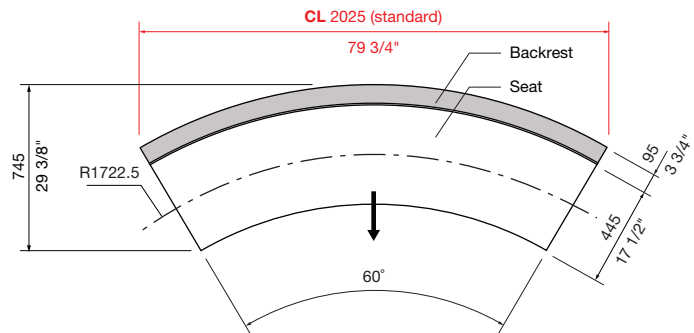

MCODE:
LIS10-C

AL Arc Length (outermost)
CL Chord Length
ER External Radius
IR Internal Radius

OVERALL DIMENSIONS:

Concave

745W x 790H x 2025CL (mm)
29 3/8" W x 31 1/8" H x 79 3/4" CL

Convex

745W x 790H x 1930 CL (mm)
29 3/8" W x 31 1/8" H x 76" CL

- Concave (standard)
- Convex (standard)
- Custom curve*

*To specify, choose Convex or Concave, and provide the Arc Length and Internal and/or External Radius. A setup fee and additional lead time applies to each custom curve.

PLAN
(Concave shown)

MIX CURVED AND STRAIGHT
CONVEX SEAT + STRAIGHT SEAT + CONCAVE SEAT

3570 W x 3748 L (mm)
140 1/2" W x 147 1/2" L

MIX SEAT AND BENCH
CONVEX SEAT + CURVED BENCH

1245 W x 3375 L (mm)
49" W x 132 7/8" L