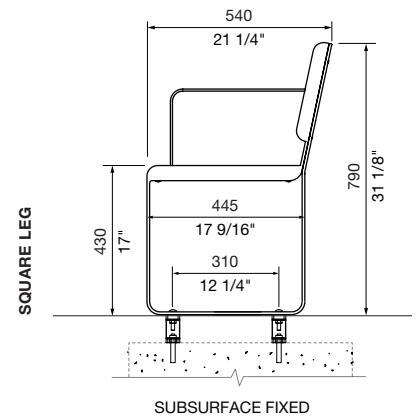

LEG AND MOUNTING:

- ☐ Standard Leg
  - ☐ Surface fixed
  - ☐ Subsurface fixed
  - ☐ Freestanding
- ☐ Square Leg
  - ☐ Surface fixed
  - ☐ Subsurface fixed
- ☐ Wall
  - ☐ Fixed to side of wall
- ☐ Plinth
  - ☐ Fixed on top of wall

Choose a Square Leg for when placing Linea seats and benches side-by-side to ensure the legs perfectly align.

ARM:

Dark armrests are not recommended for areas in direct sunlight.

- ☐ None
- ☐ Integral arms qty 2

Some options incur additional fees and lead time.

Need more information?

For a brochure, image gallery, CAD downloads, installation and maintenance guides, go to:
streetfurniture.com/au/product/linea-curved-seat/

Quick links:

- streetfurniture.com/au/colour-chart/
- streetfurniture.com/au/warranty/
- streetfurniture.com/au/parts-promise/

SIDE VIEW