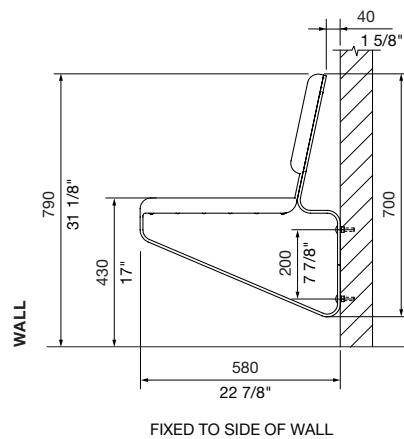

LEG AND MOUNTING:

- ☐ Standard Leg
  - ☐ Surface fixed
  - ☐ Subsurface fixed
  - ☐ Freestanding
- ☐ Square Leg
  - ☐ Surface fixed
  - ☐ Subsurface fixed
- ☐ Wall
  - ☐ Fixed to side of wall
- ☐ Plinth
  - ☐ Fixed on top of wall

Choose a Square Leg for when placing Linea seats and benches side-by-side to ensure the legs perfectly align.

ARM:

Dark armrests are not recommended for areas in direct sunlight.

- ☐ None
- ☐ Integral arms qty 2

Some options incur additional fees and lead time.

Need more information?

For a brochure, image gallery, CAD downloads, installation and maintenance guides, go to:
streetfurniture.com/au/product/linea-curved-seat/

Quick links:

- streetfurniture.com/au/colour-chart/
- streetfurniture.com/au/warranty/
- streetfurniture.com/au/parts-promise/

SIDE VIEW