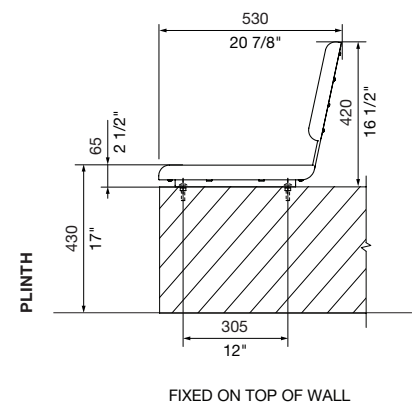

LEG AND MOUNTING:

- ☐ Standard Leg
  - ☐ Surface fixed
  - ☐ Subsurface fixed
  - ☐ Freestanding
- ☐ Square Leg
  - ☐ Surface fixed
  - ☐ Subsurface fixed
- ☐ Wall
  - ☐ Fixed to side of wall
- ☐ Plinth
  - ☐ Fixed on top of wall

Choose a Square Leg for when placing Linea seats and benches side-by-side to ensure the legs perfectly align.

ARM:

Dark armrests are not recommended for areas in direct sunlight.

- ☐ None
- ☐ Integral arms qty 2

Some options incur additional fees and lead time.

Need more information?

For a brochure, image gallery, CAD downloads, installation and maintenance guides, go to:
streetfurniture.com/au/product/linea-curved-seat/

Quick links:

- streetfurniture.com/au/colour-chart/
- streetfurniture.com/au/warranty/
- streetfurniture.com/au/parts-promise/

SIDE VIEW