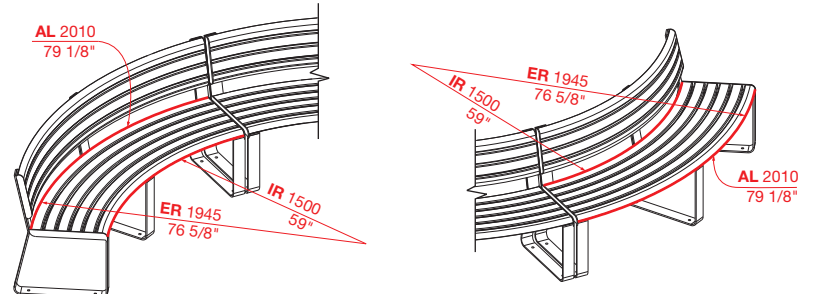

MCODE:
LIS10-C

AL Arc Length (outermost)
CL Chord Length
ER External Radius
IR Internal Radius

OVERALL DIMENSIONS:

Concave

745W x 790H x 2025CL (mm)
29 3/8" W x 31 1/8" H x 79 3/4" CL

Convex

745W x 790H x 1930 CL (mm)
29 3/8" W x 31 1/8" H x 76" CL

- Concave (standard)
- Convex (standard)
- Custom curve*

*To specify, choose Convex or Concave, and provide the Arc Length and Internal and/or External Radius. A setup fee and additional lead time applies to each custom curve.

BATTEN:

[See colour chart](#)

- Aluminium woodgrain
- Aluminium powder coated

FRAME:

[See colour chart](#)

Stainless 304 powder coated

CONCAVE

CONVEX

PLAN
(Concave shown)

MIX CURVED AND STRAIGHT
CONVEX SEAT + STRAIGHT SEAT + CONCAVE SEAT

3570 W x 3748 L (mm)
140 1/2" W x 147 1/2" L

MIX SEAT AND BENCH
CONVEX SEAT + CURVED BENCH

1245 W x 3375 L (mm)
49" W x 132 7/8" L