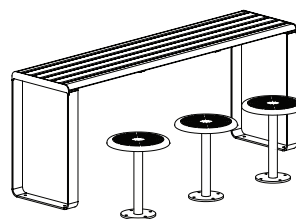

445W x 720H x various lengths (mm)
17 1/2" W x 28 3/8" H x various lengths

WEIGHT:

Approximate only and depends on materials selected.

37 kg - 40 kg | 80 lbs - 88 lbs

Select one box per category to specify your product.

Need more information?

For a brochure, image gallery, CAD downloads, installation and maintenance guides, go to:

streetfurniture.com/au/product/linea-lookout-table/

Quick links:

streetfurniture.com/au/colour-chart/

streetfurniture.com/au/warranty/

streetfurniture.com/au/parts-promise/

CONFIGURATION EXAMPLES:

Pairing the Linea Lookout Table with the Cafe Stool.

LINEA LOOKOUT TABLE
LINEA LOOKOUT TABLE 1900MM + CAFE STOOLS