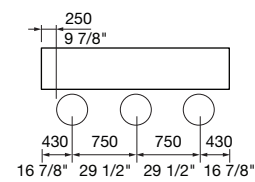

Standard Height:
445W x 720H x various lengths (mm)
17 1/2" W x 28 3/8" H x various lengths

Bar Height:
445W x 1050H x various lengths (mm)
17 1/2" W x 41 3/8" H x various lengths

Select one box per category to specify your product.

TYPE:

- Standard Table
- Bar Table

LENGTH:

- 1500mm | 59"
- 1800mm | 70 7/8"
- 2200mm | 82 5/8"
- Tailored

*Only available for Lookout Bar Table.

TABLE TOP:

- Battered
 - Aluminium Woodgrain [See Colour Chart](#)
 - Aluminium Powder Coated [See Colour Chart](#)
 - Single Colour
 - Multicolour
 - Aluminium Anodised
 - Eco-certified Hardwood Oiled*
*Sourced from certified managed forests (PEFC or FSC). Hardwood needs re-oiling every 3 months. For a wood look with low maintenance, choose Aluminium Woodgrain (also known as Wood Without Worry).
- Solid, Aluminium Powder Coated [See Colour Chart](#)

2T, 1500mm

3T, 2200mm (Bar Lookout Table Only)

3T, 1800mm

3T-3T, 3600mm

linea lookout table

This is a carbon neutral product.

Need more information?

For a brochure, image gallery, CAD downloads, installation and maintenance guides, go to:
streetfurniture.com/au/product/linea-lookout-table/
streetfurniture.com/au/product/linea-lookout-bar-table/