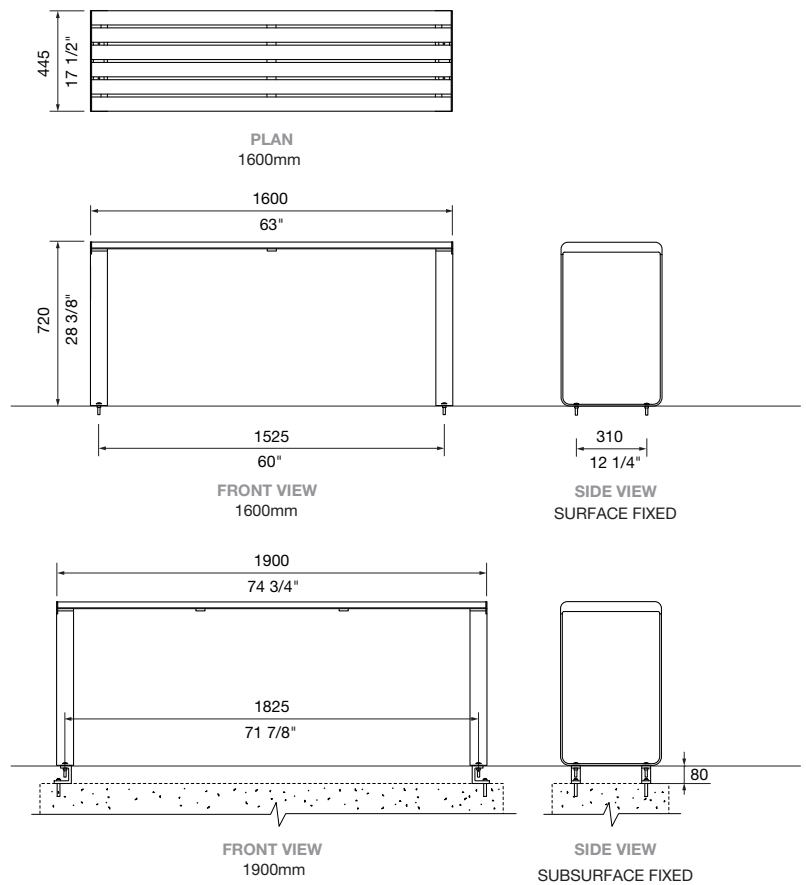

445W x 720H x various lengths (mm)
17 1/2" W x 28 3/8" H x various lengths

WEIGHT:

Approximate only and depends on materials selected.

37 kg - 40 kg | 80 lbs - 88 lbs

Select one box per category to specify your product.

LENGTH:

1600mm | 63"

1900mm | 74 3/4"

FRAME:

[See colour chart](#)

Stainless 304 powder coated

BATTEN:

[See colour chart](#)

Need more information?

For a brochure, image gallery, CAD downloads, installation and maintenance guides, go to:

streetfurniture.com/au/product/linea-lookout-table/

Quick links:

streetfurniture.com/au/colour-chart/

streetfurniture.com/au/warranty/

streetfurniture.com/au/parts-promise/

CONFIGURATION EXAMPLES:

Pairing the Linea Lookout Table with the Cafe Stool.

LINEA LOOKOUT TABLE
LINEA LOOKOUT TABLE 1900MM + CAFE STOOLS