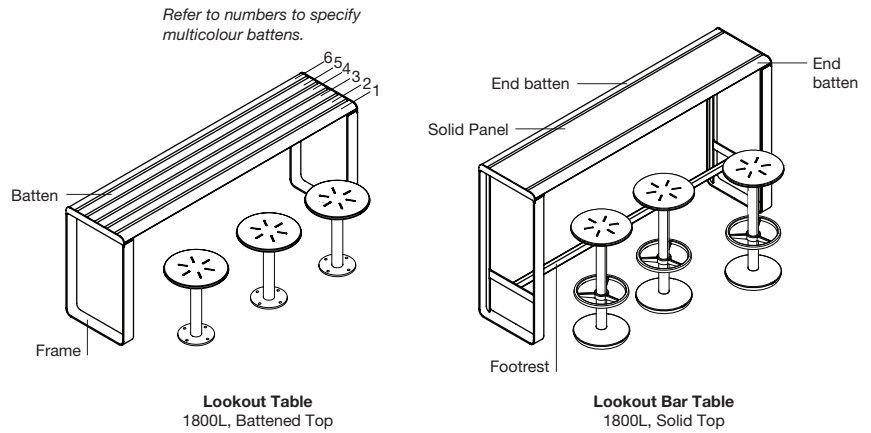

MOUNTING:

- ☐ Surface Fixed
- ☐ Subsurface Fixed

Some options incur additional fees and lead time.