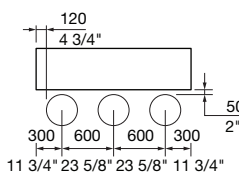

Standard Height:
445W x 720H x various lengths (mm)
17 1/2" W x 28 3/8" H x various lengths

Bar Height:
445W x 1050H x various lengths (mm)
17 1/2" W x 41 3/8" H x various lengths

Select one box per category to specify your product.

TYPE:

- Standard Table
- Bar Table

LENGTH:

- 1500mm | 59"
- 1800mm | 70 7/8"
- 2200mm | 82 5/8"
- Tailored

*Only available for Lookout Bar Table.

TABLE TOP:

- Battered
 - Aluminium Woodgrain [See Colour Chart](#)
 - Aluminium Powder Coated [See Colour Chart](#)
 - Single Colour
 - Multicolour
 - Aluminium Anodised
 - Eco-certified Hardwood Oiled*
*Sourced from certified managed forests (PEFC or FSC). Hardwood needs re-oiling every 3 months. For a wood look with low maintenance, choose Aluminium Woodgrain (also known as Wood Without Worry).
- Solid, Aluminium Powder Coated [See Colour Chart](#)

2T, 1500mm

3T, 2200mm (Bar Lookout Table Only)

3T, 1800mm

3T-3T, 3600mm

linea lookout table

This is a carbon neutral product.

Need more information?

For a brochure, image gallery, CAD downloads, installation and maintenance guides, go to:
streetfurniture.com/au/product/linea-lookout-table/
streetfurniture.com/au/product/linea-lookout-bar-table/