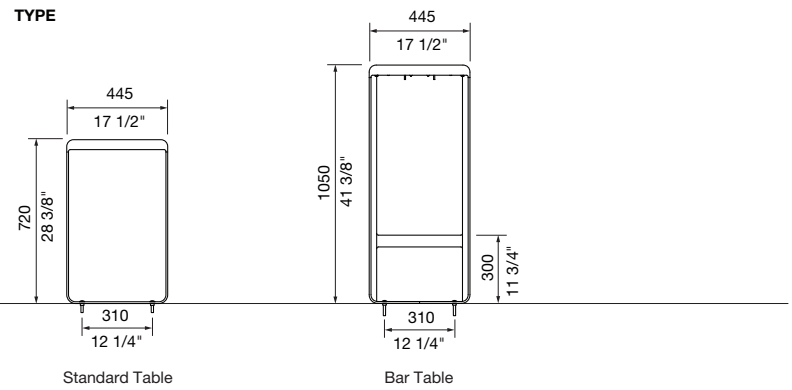

MOUNTING:

- ☐ Surface Fixed
- ☐ Subsurface Fixed

Some options incur additional fees and lead time.