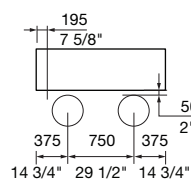

Standard Height:
445W x 720H x various lengths (mm)
17 1/2" W x 28 3/8" H x various lengths

Bar Height:
445W x 1050H x various lengths (mm)
17 1/2" W x 41 3/8" H x various lengths

Select one box per category to specify your product.

TYPE:

- Standard Table
- Bar Table

LENGTH:

- 1500mm | 59"
- 1800mm | 70 7/8"
- 2200mm | 82 5/8"
- Tailored

*Only available for Lookout Bar Table.

TABLE TOP:

- Battered
 - Aluminium Woodgrain [See Colour Chart](#)
 - Aluminium Powder Coated [See Colour Chart](#)
 - Single Colour
 - Multicolour
 - Aluminium Anodised
 - Eco-certified Hardwood Oiled*
*Sourced from certified managed forests (PEFC or FSC). Hardwood needs re-oiling every 3 months. For a wood look with low maintenance, choose Aluminium Woodgrain (also known as Wood Without Worry).
- Solid, Aluminium Powder Coated [See Colour Chart](#)

2T, 1500mm

3T, 2200mm (Bar Lookout Table Only)

3T, 1800mm

3T-3T, 3600mm

linea lookout table

This is a carbon neutral product.

Need more information?

For a brochure, image gallery, CAD downloads, installation and maintenance guides, go to:
streetfurniture.com/au/product/linea-lookout-table/
streetfurniture.com/au/product/linea-lookout-bar-table/