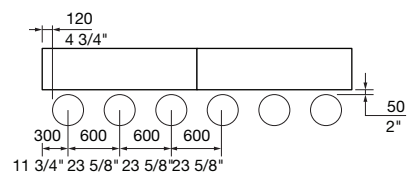

Standard Height:
445W x 720H x various lengths (mm)
17 1/2" W x 28 3/8" H x various lengths

Bar Height:
445W x 1050H x various lengths (mm)
17 1/2" W x 41 3/8" H x various lengths

Select one box per category to specify your product.

TYPE:

- Standard Table
- Bar Table

LENGTH:

- 1500mm | 59"
- 1800mm | 70 7/8"
- 2200mm | 82 5/8"
- Tailored

*Only available for Lookout Bar Table.

TABLE TOP:

- Battered
 - Aluminium Woodgrain [See Colour Chart](#)
 - Aluminium Powder Coated [See Colour Chart](#)
 - Single Colour
 - Multicolour
 - Aluminium Anodised
 - Eco-certified Hardwood Oiled*
*Sourced from certified managed forests (PEFC or FSC). Hardwood needs re-oiling every 3 months. For a wood look with low maintenance, choose Aluminium Woodgrain (also known as Wood Without Worry).
- Solid, Aluminium Powder Coated [See Colour Chart](#)

2T, 1500mm

3T, 2200mm (Bar Lookout Table Only)

3T, 1800mm

3T-3T, 3600mm

linea lookout table

This is a carbon neutral product.

Need more information?

For a brochure, image gallery, CAD downloads, installation and maintenance guides, go to:
streetfurniture.com/au/product/linea-lookout-table/
streetfurniture.com/au/product/linea-lookout-bar-table/