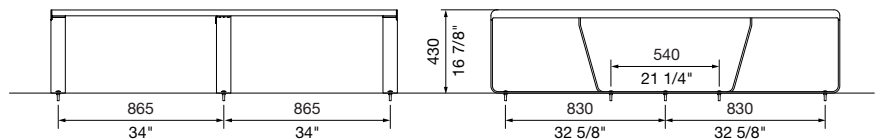

DIMENSIONS:

1430 or 1800 x 430 H (mm)
 56 1/4" or 70 7/8" x 16 7/8" H

Select one box per category to specify your product.

SIZE:

- 1430mm x 1430mm | 56 1/4" x 56 1/4"
- 1800mm x 1800mm | 70 7/8" x 70 7/8"
- Tailored

- Surface Fixed
- Subsurface Fixed
- Freestanding

TOP VIEW

FRONT VIEW
Freestanding

SIDE VIEW
Freestanding

TOP VIEW

Hill (optional)

FRONT VIEW
Surface Fixed

SIDE VIEW
Surface Fixed