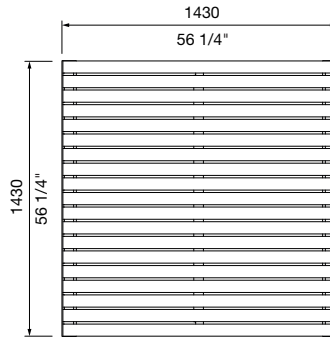

MOUNTING:

- ☐ Surface Fixed
- ☐ Subsurface Fixed
- ☐ Freestanding

TOP VIEW