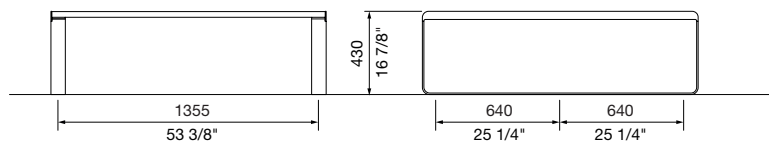

FRONT VIEW
Freestanding

SIDE VIEW
Freestanding