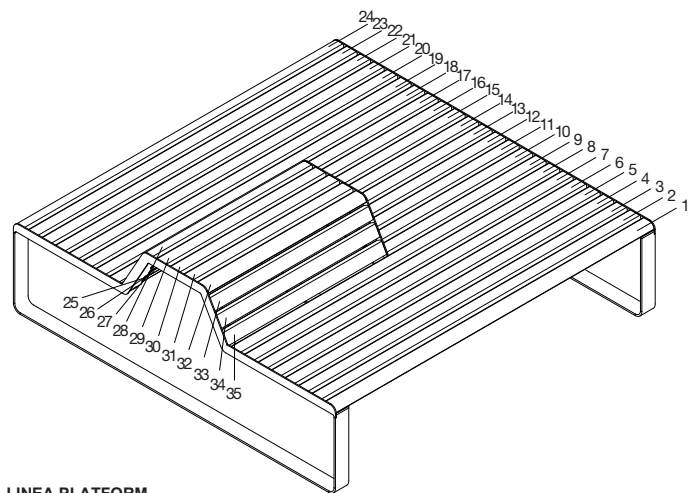

DIMENSIONS:

1430 or 1800 x 430 H (mm)
 56 1/4" or 70 7/8" x 16 7/8" H

Select one box per category to specify your product.

SIZE:

- 1430mm x 1430mm | 56 1/4" x 56 1/4"
- 1800mm x 1800mm | 70 7/8" x 70 7/8"
- Tailored

Some options incur additional fees and lead time.

Need more information?

For a brochure, image gallery, CAD downloads, installation and maintenance guides, go to:

streetfurniture.com/au/product/linea-platform/

Quick links:

streetfurniture.com/au/colour-chart/

streetfurniture.com/au/warranty/

LINEA PLATFORM
1430x1430 MM
No Hill

LINEA PLATFORM
1800x1800 MM
No Hill

LINEA PLATFORM
1800x1800 MM
With Hill