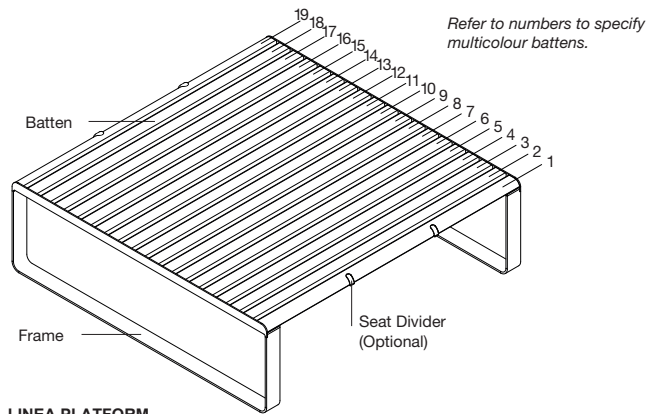

DIMENSIONS:

1430 or 1800 x 430 H (mm)
 56 1/4" or 70 7/8" x 16 7/8" H

Select one box per category to specify your product.

SIZE:

- 1430mm x 1430mm | 56 1/4" x 56 1/4"
- 1800mm x 1800mm | 70 7/8" x 70 7/8"
- Tailored

Some options incur additional fees and lead time.

Need more information?

For a brochure, image gallery, CAD downloads, installation and maintenance guides, go to:

streetfurniture.com/au/product/linea-platform/

Quick links:

streetfurniture.com/au/colour-chart/

streetfurniture.com/au/warranty/

LINEA PLATFORM
1430x1430 MM
No Hill

LINEA PLATFORM
1800x1800 MM
No Hill

LINEA PLATFORM
1800x1800 MM
With Hill