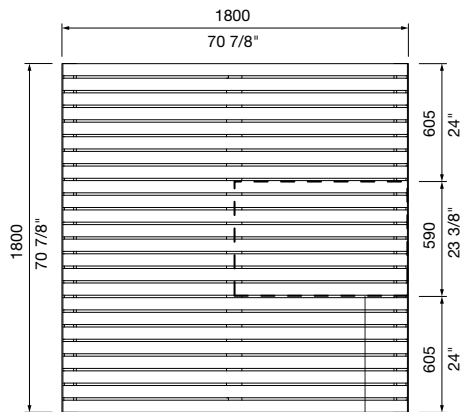

DIMENSIONS:

1430 or 1800 x 430 H (mm)
 56 1/4" or 70 7/8" x 16 7/8" H

Select one box per category to specify your product.

SIZE:

- 1430mm x 1430mm | 56 1/4" x 56 1/4"
- 1800mm x 1800mm | 70 7/8" x 70 7/8"
- Tailored

- Surface Fixed
- Subsurface Fixed
- Freestanding

TOP VIEW

FRONT VIEW
Freestanding

SIDE VIEW
Freestanding

TOP VIEW

Hill (optional)

FRONT VIEW
Surface Fixed

SIDE VIEW
Surface Fixed

Quick links:

streetfurniture.com/au/colour-chart/

streetfurniture.com/au/warranty/

LINEA PLATFORM
1430x1430 MM
No Hill

LINEA PLATFORM
1800x1800 MM
No Hill

LINEA PLATFORM
1800x1800 MM
With Hill