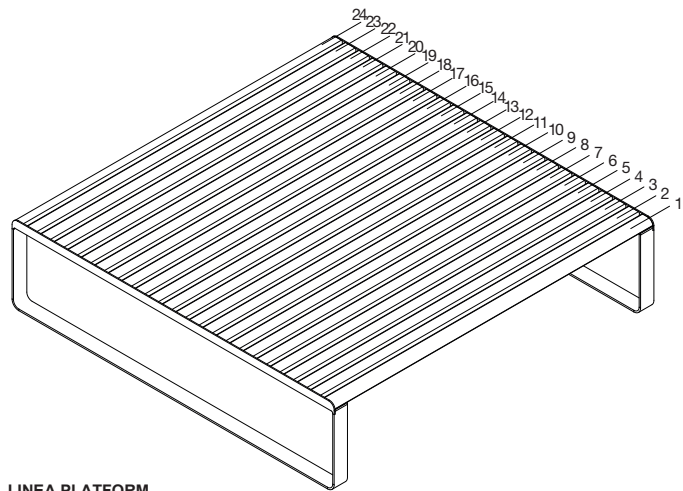

DIMENSIONS:

1430 or 1800 x 430 H (mm)
 56 1/4" or 70 7/8" x 16 7/8" H

Select one box per category to specify your product.

SIZE:

- 1430mm x 1430mm | 56 1/4" x 56 1/4"
- 1800mm x 1800mm | 70 7/8" x 70 7/8"
- Tailored

Some options incur additional fees and lead time.

Need more information?

For a brochure, image gallery, CAD downloads, installation and maintenance guides, go to:

streetfurniture.com/au/product/linea-platform/

Quick links:

streetfurniture.com/au/colour-chart/

streetfurniture.com/au/warranty/

LINEA PLATFORM
1430x1430 MM
No Hill

LINEA PLATFORM
1800x1800 MM
No Hill

LINEA PLATFORM
1800x1800 MM
With Hill