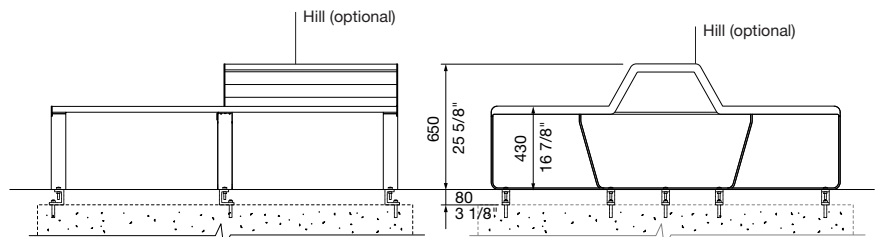

DIMENSIONS:

1430 or 1800 x 430 H (mm)
 56 1/4" or 70 7/8" x 16 7/8" H

Select one box per category to specify your product.

SIZE:

- 1430mm x 1430mm | 56 1/4" x 56 1/4"
- 1800mm x 1800mm | 70 7/8" x 70 7/8"
- Tailored

- Surface Fixed
- Subsurface Fixed
- Freestanding

TOP VIEW

FRONT VIEW
Freestanding

SIDE VIEW
Freestanding

TOP VIEW

Hill (optional)

FRONT VIEW
Surface Fixed

SIDE VIEW
Surface Fixed