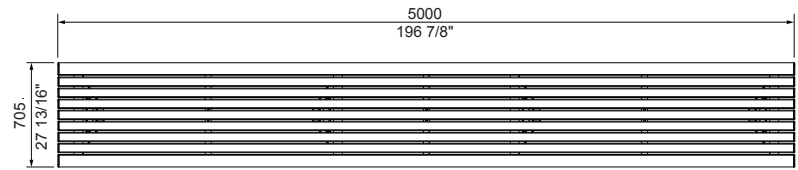

aria long communal table

This is a carbon neutral product.

Create places to bring people together. Each Aria Long Communal Table seats up to 18 people. Complies with DDA requirements.

DIMENSIONS:

705W x 720H x 5000L (mm)
27 3/4" W x 28 3/8" H x 196 7/8" L

Select one box per category to specify your product.

TYPE:

- ☐ Standard
- ☐ Wheelchair access (with height extender)

LEGS AND MOUNTING:

Legs may require basic assembly on-site. Legs are fixed heights.

14 Aria Pedestal Tall

- ☐ Surface fixed
- ☐ Subsurface fixed

FRAME COLOUR:

Textura is highly recommended.

[See colour chart](#)

Cast aluminium powder coated

BATTEN:

- ☐ Aluminium Woodgrain [See Colour Chart](#)
- ☐ Aluminium Anodised

BATTEN ENDCAP COLOUR:

- ☐ Match Batten
- ☐ Match Frame