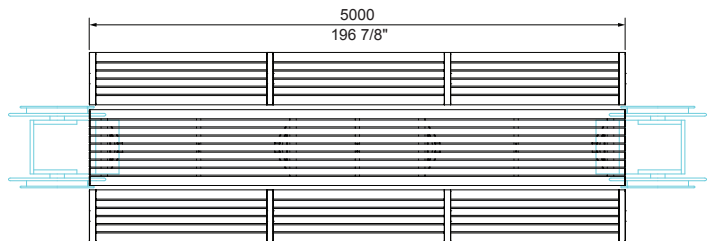

Setting 1: 18-seater, with Aria Bench (5000mm)

Setting 2: 16-seater, with Aria Bench (QTY4 2400mm)

Setting 3: 18-seater + 2 wheelchairs, with Aria Bench (5000mm)

Setting 4: 16-seater + 2 wheelchairs, with Aria Bench (QTY4 2400mm)