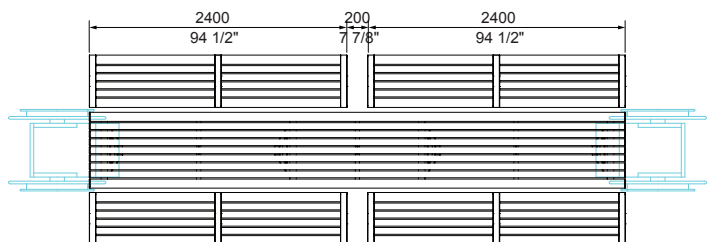

Setting 1: 18-seater, with Aria Bench (5000mm)

Setting 2: 16-seater, with Aria Bench (QTY4 2400mm)

Setting 3: 18-seater + 2 wheelchairs, with Aria Bench (5000mm)

Setting 4: 16-seater + 2 wheelchairs, with Aria Bench (QTY4 2400mm)