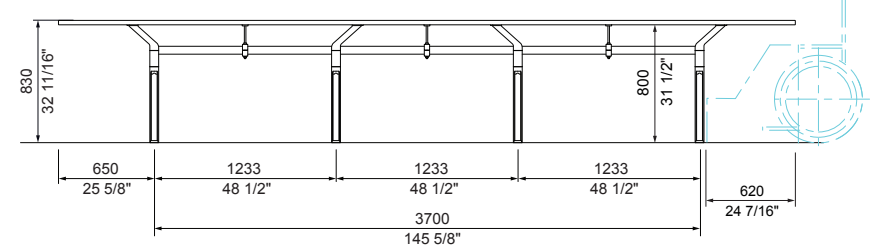

aria long communal table

This is a carbon neutral product.

Create places to bring people together. Each Aria Long Communal Table seats up to 18 people. Complies with DDA requirements.

DIMENSIONS:

705W x 720H x 5000L (mm)
27 3/4" W x 28 3/8" H x 196 7/8" L

Select one box per category to specify your product.

TYPE:

- ☐ Standard
- ☐ Wheelchair access (with height extender)

LEGS AND MOUNTING:

Legs may require basic assembly on-site. Legs are fixed heights.

14 Aria Pedestal Tall

- ☐ Surface fixed
- ☐ Subsurface fixed

FRAME COLOUR:

Textura is highly recommended.

[See colour chart](#)

Cast aluminium powder coated

BATTEN:

- ☐ Aluminium Woodgrain [See Colour Chart](#)
- ☐ Aluminium Anodised

BATTEN ENDCAP COLOUR:

- ☐ Match Batten
- ☐ Match Frame