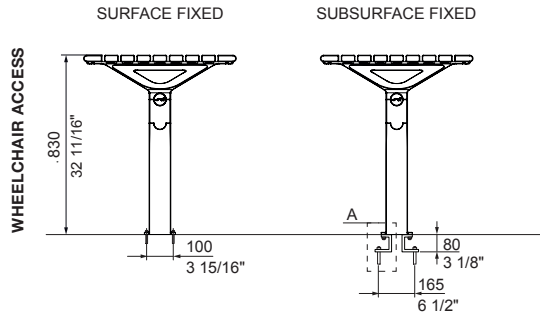

aria long communal table

This is a carbon neutral product.

Create places to bring people together. Each Aria Long Communal Table seats up to 18 people. Complies with DDA requirements.

DIMENSIONS:

705W x 720H x 5000L (mm)
27 3/4" W x 28 3/8" H x 196 7/8" L

Select one box per category to specify your product.

TYPE:

- ☐ Standard
- ☐ Wheelchair access (with height extender)

LEGS AND MOUNTING:

Legs may require basic assembly on-site. Legs are fixed heights.

14 Aria Pedestal Tall

- ☐ Surface fixed
- ☐ Subsurface fixed

FRAME COLOUR:

Textura is highly recommended.

[See colour chart](#)

Cast aluminium powder coated

BATTEN:

- ☐ Aluminium Woodgrain [See Colour Chart](#)
- ☐ Aluminium Anodised

BATTEN ENDCAP COLOUR:

- ☐ Match Batten
- ☐ Match Frame