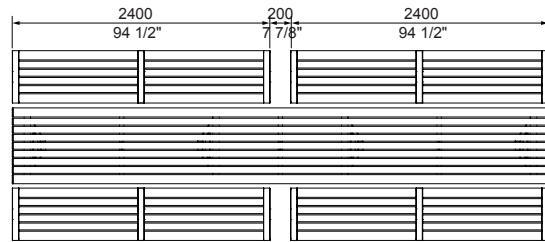

Setting 2: 16-seater, with Aria Bench (QTY4 2400mm)