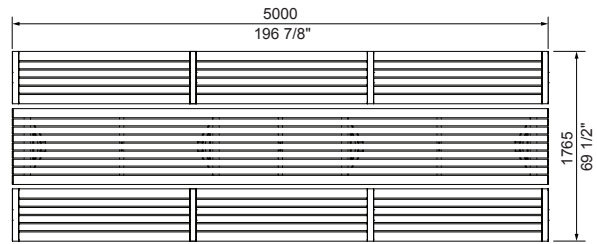

aria long communal table

This is a carbon neutral product.

COMPATIBLE SEATING:

Refer to separate technical sheet.

- ☐ Aria Seat (CMA1)*
- ☐ Aria Bench (CMA4)*

*IMPORTANT: Please select the tall leg (seat height 485mm) for wheelchair access picnic settings for ergonomic comfort.

Some options incur additional fees and lead time.

Need more information?

For a brochure, image gallery, CAD downloads, installation and maintenance guides, go to: streetfurniture.com/au/product/aria-long-communal-table/

Quick links:

- streetfurniture.com/au/colour-chart/
- streetfurniture.com/au/warranty/

SETTING EXAMPLES:

Setting 1: 18-seater, with Aria Bench (5000mm)