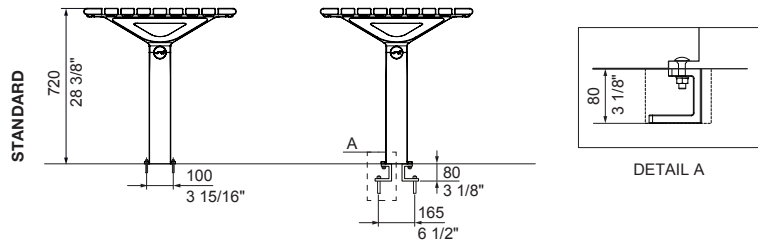

aria long communal table

This is a carbon neutral product.

Create places to bring people together. Each Aria Long Communal Table seats up to 18 people. Complies with DDA requirements.

DIMENSIONS:

705W x 720H x 5000L (mm)
27 3/4" W x 28 3/8" H x 196 7/8" L

Select one box per category to specify your product.

TYPE:

- ☐ Standard
- ☐ Wheelchair access (with height extender)

LEGS AND MOUNTING:

Legs may require basic assembly on-site. Legs are fixed heights.

14 Aria Pedestal Tall

- ☐ Surface fixed
- ☐ Subsurface fixed

FRAME COLOUR:

Textura is highly recommended.

[See colour chart](#)

Cast aluminium powder coated

BATTEN:

- ☐ Aluminium Woodgrain [See Colour Chart](#)
- ☐ Aluminium Anodised

BATTEN ENDCAP COLOUR:

- ☐ Match Batten
- ☐ Match Frame