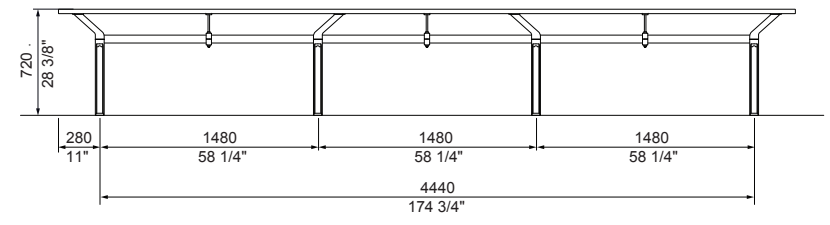

aria long communal table

This is a carbon neutral product.

Create places to bring people together. Each Aria Long Communal Table seats up to 18 people. Complies with DDA requirements.

DIMENSIONS:

705W x 720H x 5000L (mm)
27 3/4" W x 28 3/8" H x 196 7/8" L

Select one box per category to specify your product.

TYPE:

- ☐ Standard
- ☐ Wheelchair access (with height extender)

LEGS AND MOUNTING:

Legs may require basic assembly on-site. Legs are fixed heights.

14 Aria Pedestal Tall

- ☐ Surface fixed
- ☐ Subsurface fixed

FRAME COLOUR:

Textura is highly recommended.

[See colour chart](#)

Cast aluminium powder coated

BATTEN:

- ☐ Aluminium Woodgrain [See Colour Chart](#)
- ☐ Aluminium Anodised

BATTEN ENDCAP COLOUR:

- ☐ Match Batten
- ☐ Match Frame