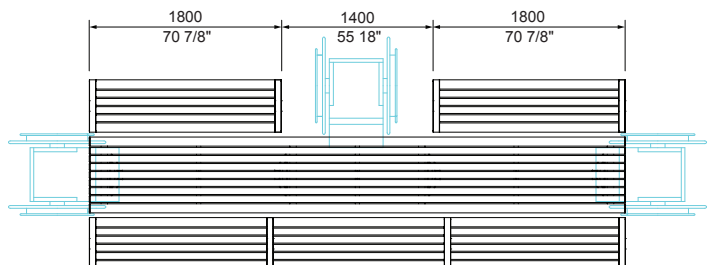

Setting 1: 18-seater, with Aria Bench (5000mm)

Setting 2: 16-seater, with Aria Bench (QTY4 2400mm)

Setting 3: 18-seater + 2 wheelchairs, with Aria Bench (5000mm)

Setting 4: 16-seater + 2 wheelchairs, with Aria Bench (QTY4 2400mm)