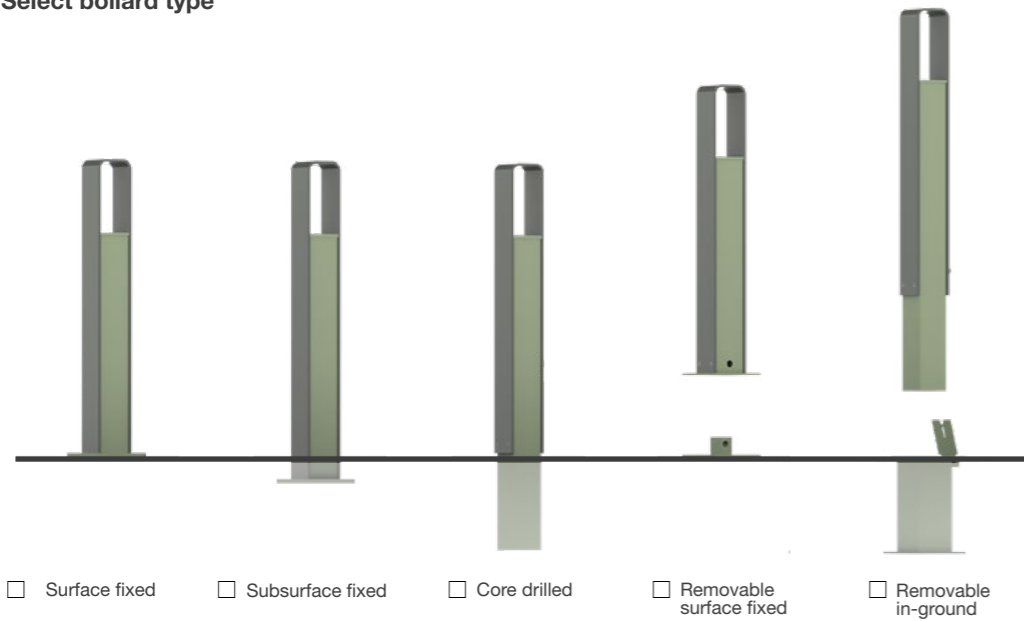

How to order a bollard.

Select one per category to specify your product.

1. Select bollard type

2. Optional extras

- Laser etched signage
- Eyenuts
- Reflective strip

Laser etching area 70x450 mm or 2 3/4" x 17 3/4"