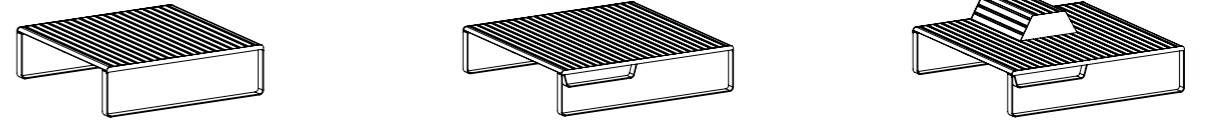

linea platform LIP6

Compact size (1430mm) 1430W x 1430L x 430H mm
56 1/4" W x 56 1/4" H x 16 7/8" L
Standard size (1800mm) 1800W x 1800L x 430H mm
70 7/8" W x 70 7/8" H x 16 7/8" L
Standard size with Hill (1800mm) 1800W x 1800L x 650H mm
70 7/8" W x 70 7/8" H x 25 5/8" L