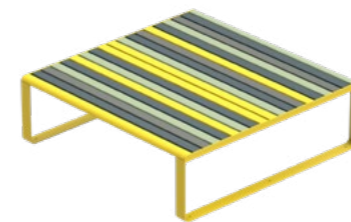

01

Linea Platform LIP9

Eucalypt Green, Woodland Grey, Wizard, Brilliant Yellow battens and frame.

1430W x 430H x 1435L | 56 1/4" W x 16 7/8" H x 56 1/2" L