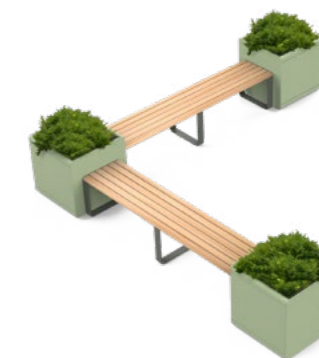

02

Square L with Linea Bench
Pale Eucalypt Green panel and frame. Bench with aluminium Curly Birch battens and Textura Woodland Grey frame.
900L x 900W x 940H | 35 3/8" L x 35 3/8" W x 37" H