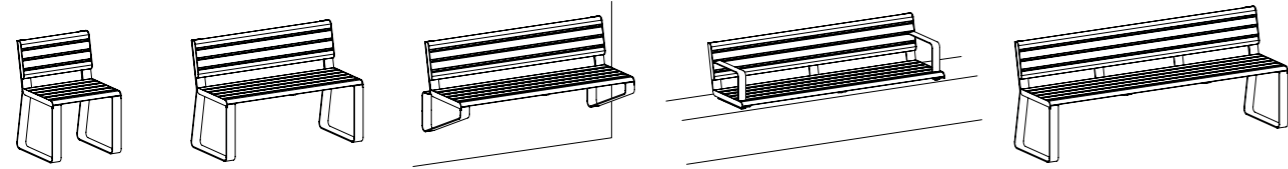

linea seat LIS10

540W x 790H x various lengths (mm) | 21 1/4" W x 31 1/8" H x various lengths

1-seater (600mm) Standard leg
2-seater (1200mm) Standard leg
2.5-seater (1500mm) Wall-fixed
3-seater (1800mm) Plinth-fixed, with arms
3.5-seater (2100mm) Standard leg