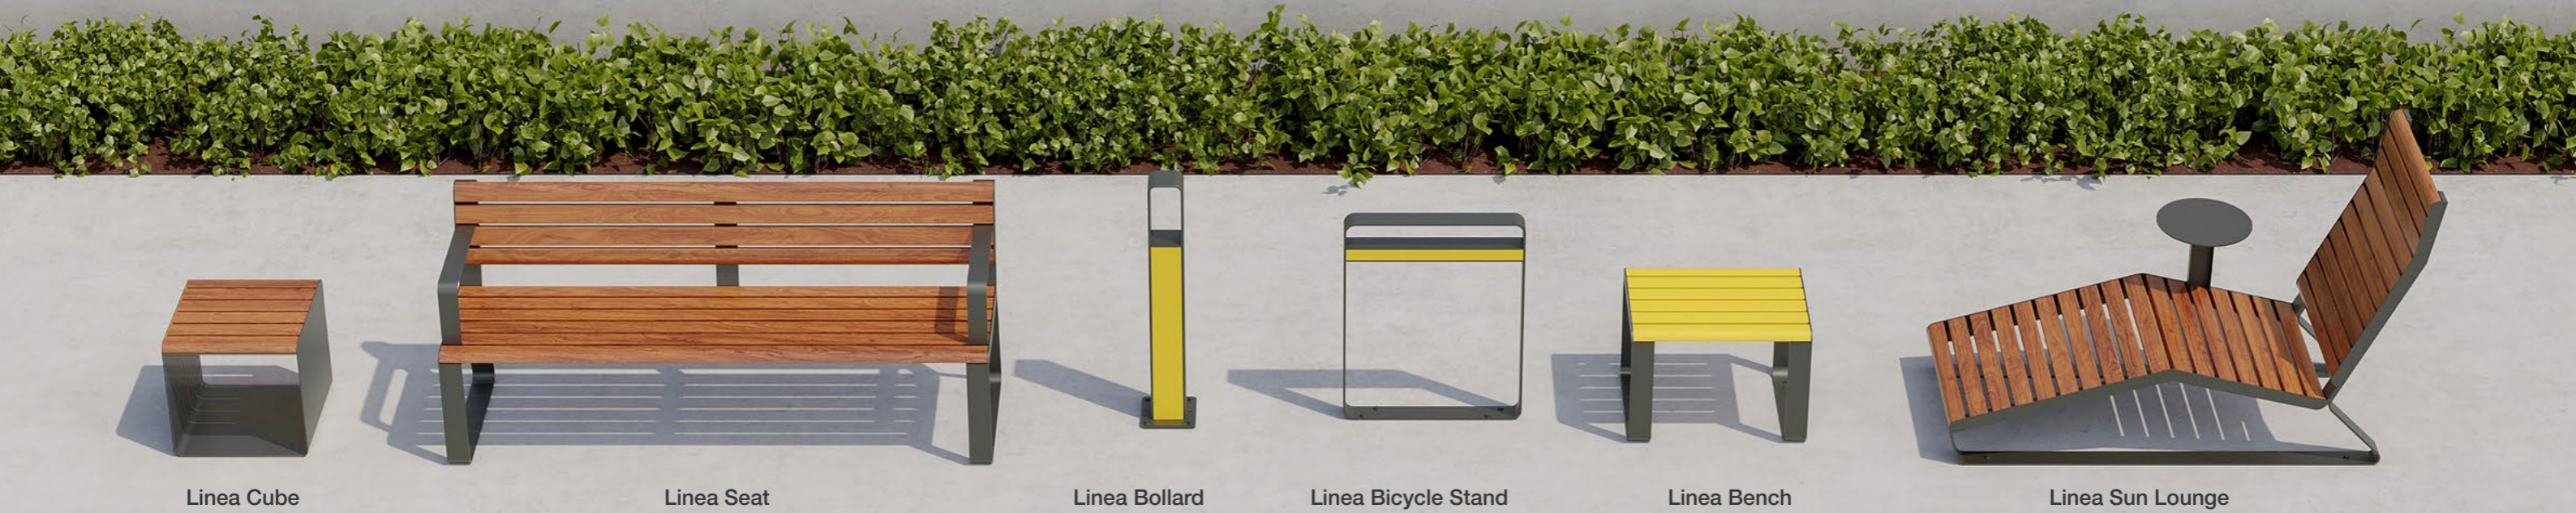

ALL ABOUT LINEA

Sleek and minimalist yet extremely strong
made of stainless steel frames.

The Linea range is 100% recyclable and
constructed from 33-48% recycled content.

Linea range with aluminium Spotted Gum, Woodland Grey
and Mustard batters and frame.