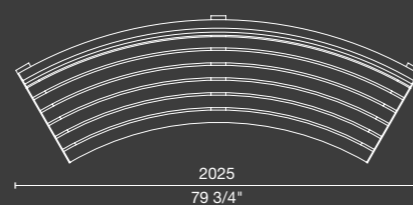

01 linea seat

540W x 790H x various lengths (mm) | 21 1/4" W x 31 1/8" H x various lengths

STANDARD LENGTHS

Straight

Curved

Convex

Concave

Linea Seat (LIS10, 1500mm) and Linea Bench (LIB6, 600mm), aluminium Spotted Gum battens and Textura Dark Bronze frames.

01

Linea Seat LIS10 with arms
Pale Eucalypt Green battens and frame, freestanding.
540W x 790H x 1800L | 21 1/4" W x 31 1/8" H x 70 7/8" L

02

Linea Seat LIS10
Brilliant Yellow battens and frame, freestanding.
540W x 790H x 600L | 21 1/4" W x 31 1/8" H x 23 5/8" L