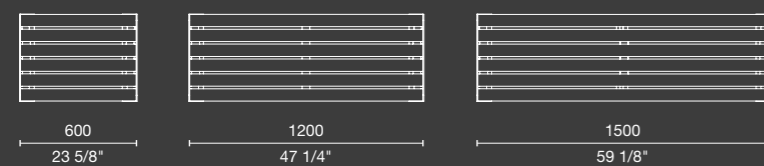

02 linea bench

445W x 430H x various lengths (mm) | 17 1/2" W x 17" H x various lengths

	FREESTANDING (FS)	SURFACE FIXED (SFX)	SUBSURFACE FIXED (SSFX)
STANDARD LEG			
TALL LEG <i>(suitable for DDA picnic setting)</i>			
WALL FIXED			
PLINTH FIXED			
CUBE			

STANDARD LENGTHS

Straight