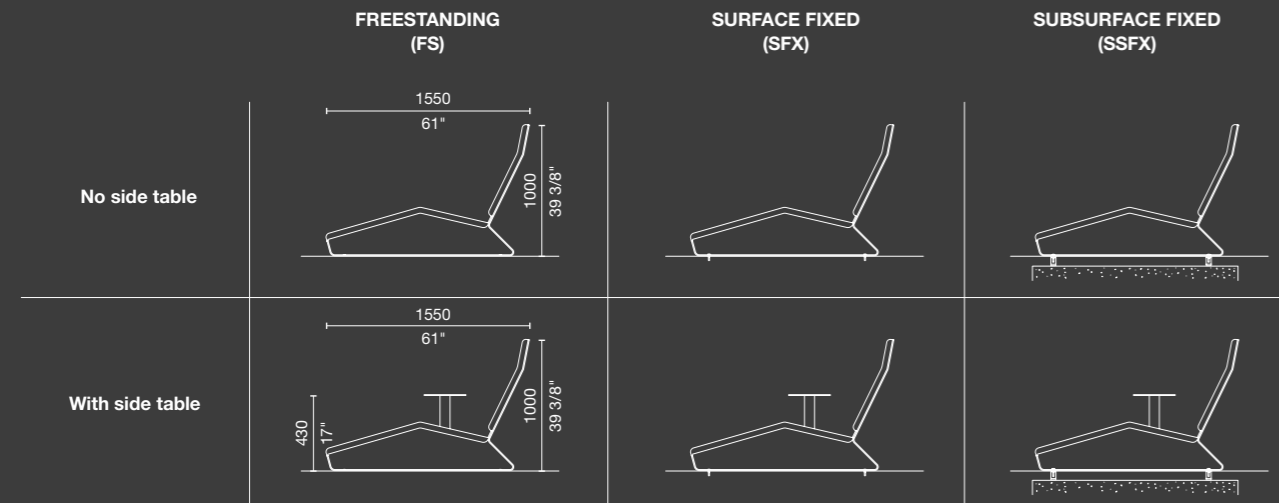

05 linea sun lounge

620W x 1000H x 1550L | 24 3/8" W x 39 3/8" H x 61" L