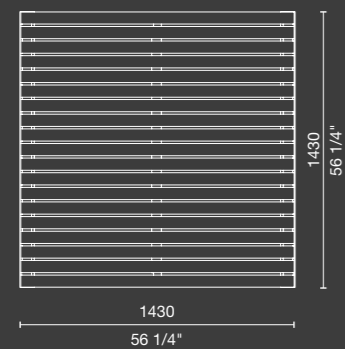

04 linea platform

1430W x 1430L x 430H mm | 56 1/4" W x 56 1/4" H x 16 7/8" L
1800W x 1800L x 430H mm | 70 7/8" W x 70 7/8" H x 16 7/8" L

	FREESTANDING (FS)	SURFACE FIXED (SFX)	SUBSURFACE FIXED (SSF)
Compact			
Standard			
Standard with Hill			

STANDARD LENGTHS

Linea Platform (LIP9, 1430mm) with aluminium Curly Birch battens and Lobster Red, Sensation Orange, Brilliant Yellow and Horizon Blue frame.