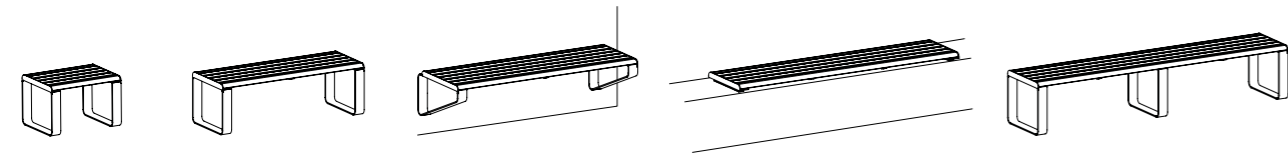

linea bench LIB6

445W x 430H x various lengths (mm) | 17 1/2" W x 16 7/8" H x various lengths

1-seater (600mm) Standard leg
2-seater (1200mm) Standard leg
2.5-seater (1500mm) Wall-fixed
3-seater (1800mm) Plinth-fixed
3.5-seater (2100mm) Standard leg