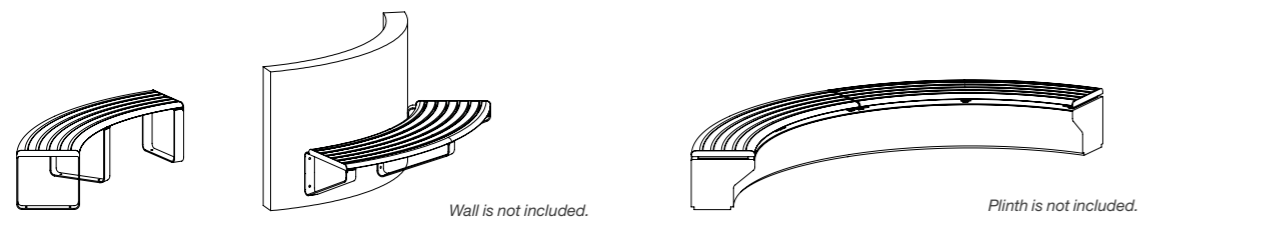

linea curved bench LIB6-C

635W x 430H x 1930L (mm) | 25" W x 16 7/8" H x 76" L

Concave Standard leg
Convex Wall-fixed
Concave Plinth-fixed
Qty 2 shown above.
Wall is not included.
Plinth is not included.

linea cube LIC6

445W x 445L x 435H (mm) | 17 1/2" W x 17 1/2" H x 17 1/8" L