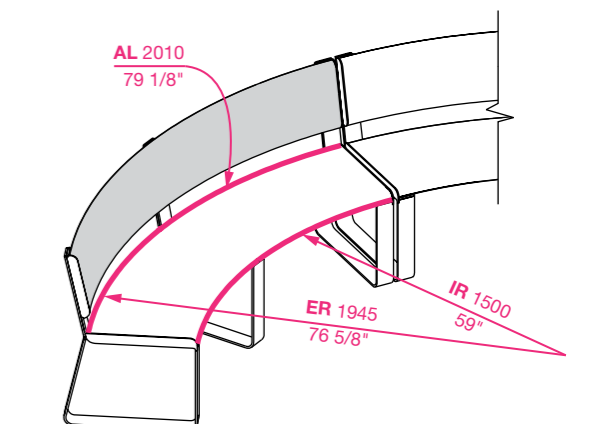

Choose a standard or custom curve.

Street Furniture Australia highly recommends using standard curves to save time and cost.

For custom curves, ensure the Internal Radius (IR) $\geq 1500\text{mm}$ or $59"$. A set up fee and additional lead time will apply for each custom curve. To specify a custom curve, choose Convex or Concave and provide the Arc Length (AL), Internal and/or External Radius (IR or ER). Consult with a sales representative today.

AL Arc Length IR Internal Radius ER External Radius

CURVED BENCH

CURVED SEAT (CONVEX)

CURVED SEAT (CONCAVE)

PERFECT FOR PEOPLE-WATCHING

Furnish a thoroughfare or take dining to the streets with the *Linea Lookout Table*. The slimline table is also ideal near playgrounds for parents to supervise their children in comfort.

Linea Lookout Table (LIT6, 1900mm) with aluminium Curly Birch battens and Brilliant Yellow frame.

03 linea table

750W x 720H x various lengths (mm) | 29 1/2" W x 28 3/8" H x various lengths

	FREESTANDING (FS)	SURFACE FIXED (SFX)	SUBSURFACE FIXED (SSFX)
LINEA TABLE STANDARD			
LINEA DDA TABLE FOR WHEELCHAIR ACCESS			
LINEA BAR TABLE			
LINEA LOOKOUT TABLE	/		
LINEA LOOKOUT BAR TABLE			