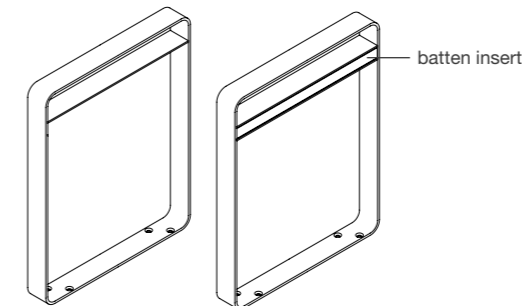

Laser etched signage (optional)

Laser etching area 70x450 mm or 2 3/4" x 17 3/4"

Eyenut (optional)

3. Select batten colour

*Timber requires oiling every three months.

4. Select frame colour

Colours shown are indicative only, variations may occur in printing.

How to order a bicycle stand.

Select one per category to specify your product.

1. Select mounting type

2. Optional extras

- Batten insert
- Laser etched signage

Batten insert (optional)

Laser etched signage (optional)

Laser etching area 40x450 mm or 1 5/8" x 17 3/4"

3. Select batten colour

*Timber requires oiling every three months.

4. Select frame colour

Colours shown are indicative only, variations may occur in printing.