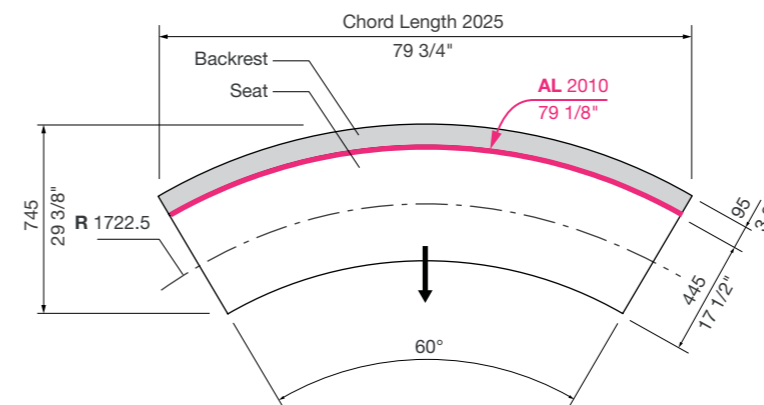

Choose a standard or custom curve.

Street Furniture Australia highly recommends using standard curves to save time and cost.

For custom curves, ensure the Internal Radius (IR) $\geq 1500\text{mm}$ or $59"$. A set up fee and additional lead time will apply for each custom curve. To specify a custom curve, choose Convex or Concave and provide the Arc Length (AL), Internal and/or External Radius (IR or ER). Consult with a sales representative today.

AL Arc Length IR Internal Radius ER External Radius

CURVED BENCH

CURVED SEAT (CONVEX)

CURVED SEAT (CONCAVE)

PERFECT FOR PEOPLE-WATCHING

Furnish a thoroughfare or take dining to the streets with the *Linea Lookout Table*. The slimline table is also ideal near playgrounds for parents to supervise their children in comfort.