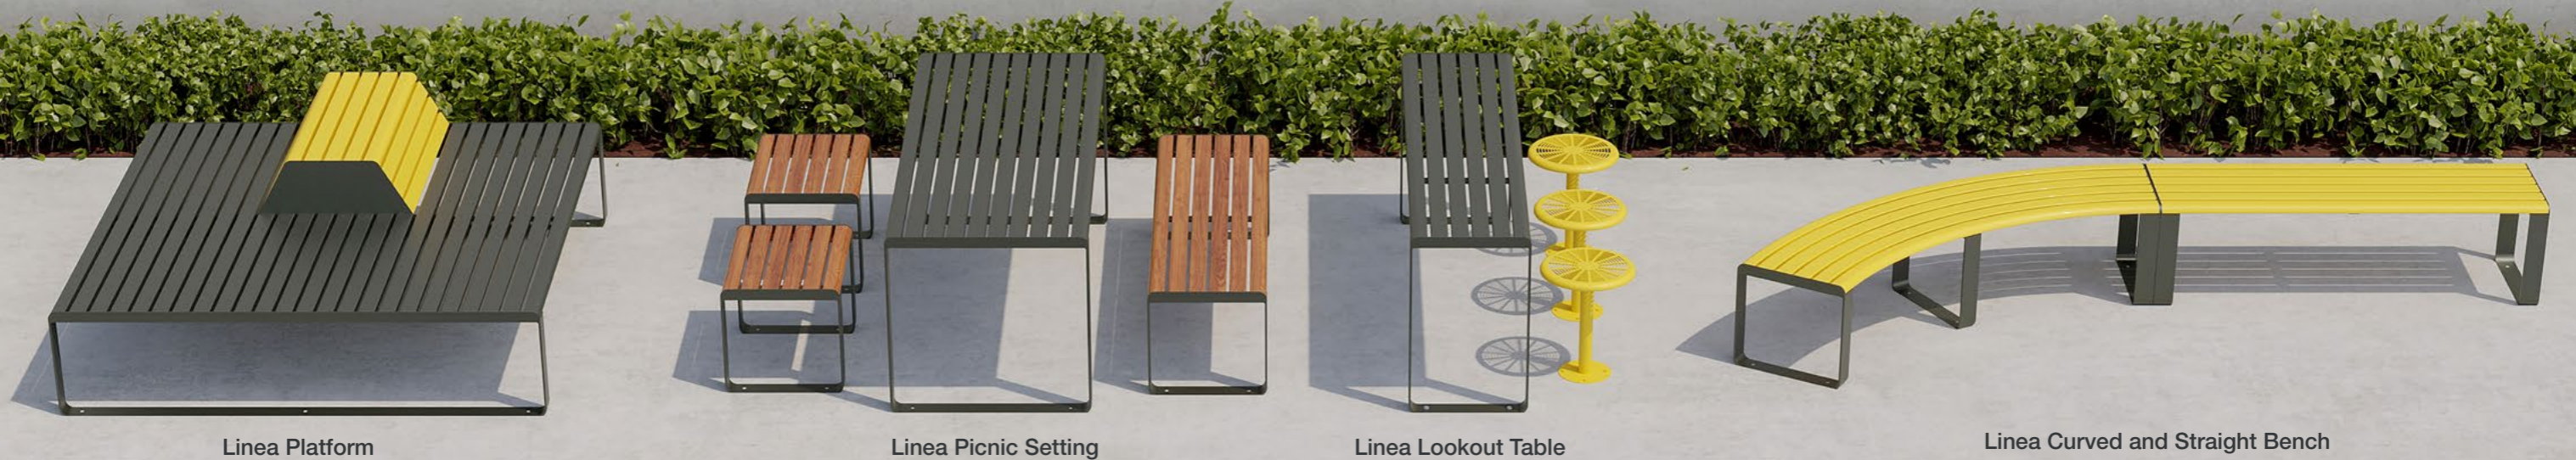

ALL ABOUT LINEA

Sleek and minimalist yet extremely strong
made of stainless steel frames.

The Linea range is 100% recyclable and
constructed from 33-48% recycled content.

Linea range with aluminium Spotted Gum, Woodland Grey
and Mustard batters and frame.