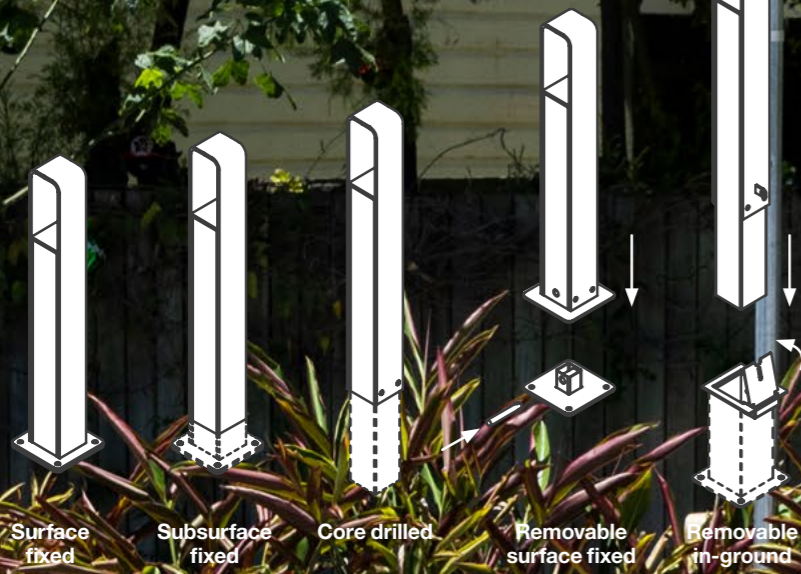

FIXED OR REMOVABLE

Linea Bollard features 5 different mounting options.

Add site-specific artwork with laser etching. Area size is 70x450mm or 2 3/4" x 17 3/4".

Ulmarra Precinct, NSW, specified by Vee Design. Linea Bollard (B6) with aluminum Bush Cherry insert and Textura Doe Skin frame.