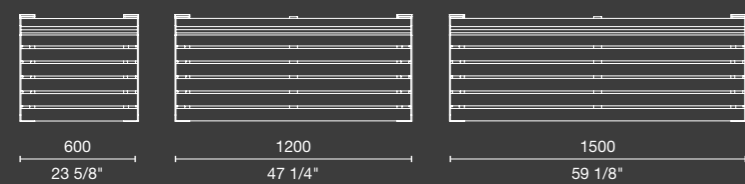

01 linea seat

540W x 790H x various lengths (mm) | 21 1/4" W x 31 1/8" H x various lengths

STANDARD LENGTHS

Straight

Curved

Convex

Concave

Linea Seat (LIS10, 1500mm) and Linea Bench (LIB6, 600mm), aluminium Spotted Gum battens and Textura Dark Bronze frames.