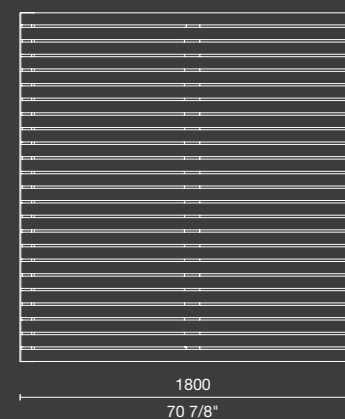

04 linea platform

1430W x 1430L x 430H mm | 56 1/4" W x 56 1/4" H x 16 7/8" L
1800W x 1800L x 430H mm | 70 7/8" W x 70 7/8" H x 16 7/8" L

	FREESTANDING (FS)	SURFACE FIXED (SFX)	SUBSURFACE FIXED (SSF)
Compact			
Standard			
Standard with Hill			

STANDARD LENGTHS

Linea Platform (LIP9, 1430mm) with aluminium Curly Birch battens and Lobster Red, Sensation Orange, Brilliant Yellow and Horizon Blue frame.