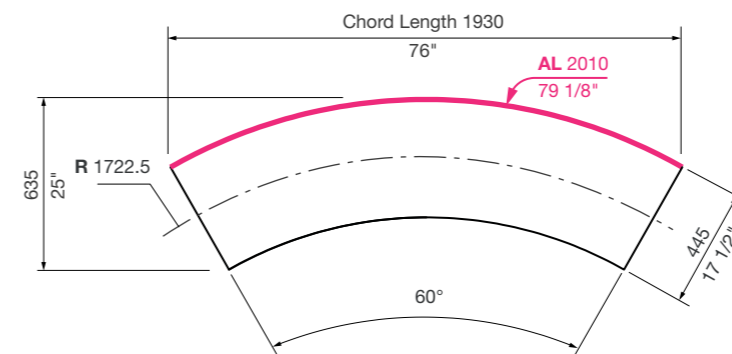

Choose a standard or custom curve.

Street Furniture Australia highly recommends using standard curves to save time and cost.

For custom curves, ensure the Internal Radius (IR) $\geq 1500\text{mm}$ or $59"$. A set up fee and additional lead time will apply for each custom curve. To specify a custom curve, choose Convex or Concave and provide the Arc Length (AL), Internal and/or External Radius (IR or ER). Consult with a sales representative today.

AL Arc Length IR Internal Radius ER External Radius