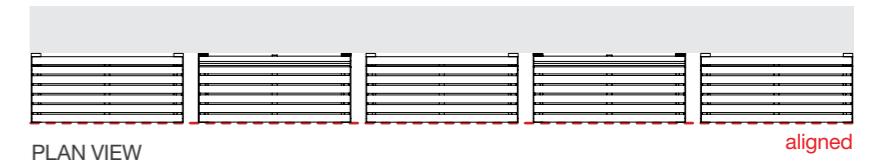

01

Linea Seat LIS10 with arms
Pale Eucalypt Green battens and frame, freestanding.
540W x 790H x 1800L | 21 1/4" W x 31 1/8" H x 70 7/8" L

02

Linea Seat LIS10
Brilliant Yellow battens and frame, freestanding.
540W x 790H x 600L | 21 1/4" W x 31 1/8" H x 23 5/8" L

03

Linea Curved Seat LIS10-C convex and concave
Aluminium Curly Birch battens and Horizon Blue frame, freestanding.
1010W x 790H x 3730L | 39 3/4" W x 31 1/8" H x 146 7/8" L

Plinth is not included

04

Linea Seat LIS10 with arms
Aluminium Curly Birch battens and Textura Monument frame, plinth-fixed.
540W x 425H x 2100L | 21 1/4" W x 16 3/4" H x 82 11/16" L

Encapsulated
battens

Securely fixed with
tamper-resistant
dynabolts

WALL-MOUNT WITH EASE

Linea seats and benches align perfectly
when placed side by side.

PLAN VIEW

FRONT ELEVATION

Left: Linea Seat (LIS10, 1500mm) with aluminium Spotted Gum battens and Textura Dark Bronze frame, wall-fixed.