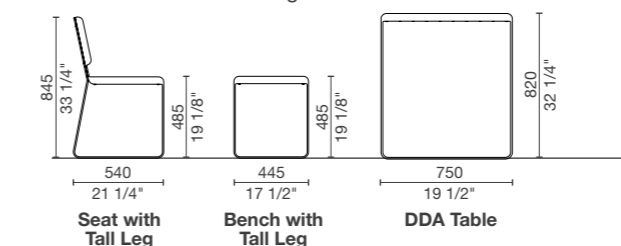

04

Linea Lookout Bar Table LBT6
Aluminium Bush Cherry battens and Palladium Silver frame.
445W x 1050H x 2200L | 17 1/2" W x 41 3/8" H x 86 5/8" L

05

Linea Lookout Bar Table LBT6 with Cafe Bar Stool
Aluminium Spotted Gum battens and Bistro Orange frame.
Cafe Stool in Monument.
445W x 1050H x 1500L | 17 1/2" W x 41 3/8" H x 59" L

06

Linea Lookout Table LIT16 with Cafe Stool
Pale Eucalypt Green solid top and frame.
Cafe Stool in Pale Eucalypt Green.
445W x 720H x 1500L | 17 1/2" W x 28 3/8" H x 59" L

07

Linea Lookout Table LIT6 with Linea Cube
Eco-certified hardwood battens and Textura Monument frame.
445W x 720H x 1800L | 17 1/2" W x 28 3/8" H x 70 7/8" L

08

Linea Lookout Table LBT6 with Cafe Stool
Aluminium Spotted Gum battens and Mustard frame.
Linea Planter in Textura Monument.
445W x 720H x 1800L | 17 1/2" W x 28 3/8" H x 70 7/8" L

How to order seating and tables.

Select one per category to specify your product.

1. Select product

- Standard height

- Wheelchair access height

- Extra option

2. Select length (mm)

- Straight

Seat and Bench	Table	Lookout Table	Cube
600	23 5/8"	1000	39 3/8"
1200	47 1/4"	1600	63"
1500	59"	1900	74 3/4"
1800	70 7/8"	2200	86 5/8"
2100	82 5/8"	2500	98 3/8"