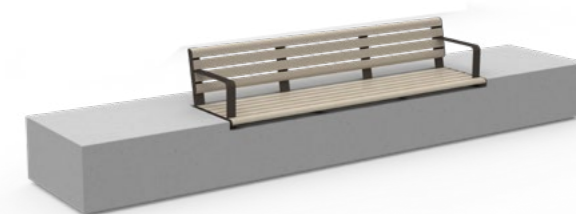

Plinth is not included

04

Linea Seat LIS10 with arms
Aluminium Curly Birch battens and Textura Monument frame, plinth-fixed.
540W x 425H x 2100L | 21 1/4" W x 16 3/4" H x 82 11/16" L