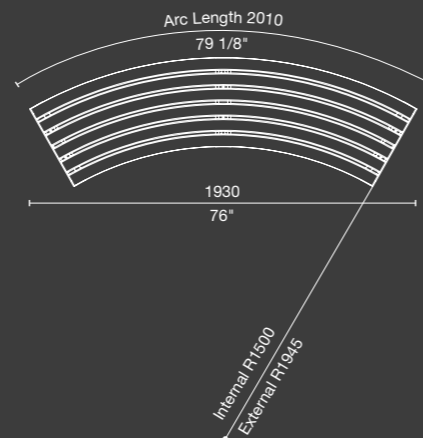

02 linea bench

445W x 430H x various lengths (mm) | 17 1/2" W x 17" H x various lengths

	FREESTANDING (FS)	SURFACE FIXED (SFX)	SUBSURFACE FIXED (SSFX)
STANDARD LEG			
TALL LEG <i>(suitable for DDA picnic setting)</i>			
WALL FIXED			
PLINTH FIXED			
CUBE			

STANDARD LENGTHS

Straight

Curved

Sydney International Airport, NSW, specified by Hassell.
Linea Bench (LIB6, 1500mm) with eco-certified hardwood battens and Textura Jasper frame, plinth-fixed.

01

Linea Bench LIB6

Aluminium Beach Oak Grey battens and Textura Jasper frame, freestanding.

445W x 430H x 1800L | 17 1/2" W x 17" H x 70 7/8" L

02

Linea Bench LIB6 with mitred corner

Aluminium Spotted Gum battens and Bondi Blue frame, wall-fixed.

445W x 345H x 1500L | 17 1/2" W x 13 5/8" H x 59 1/16" L

03

Linea Curved Bench LIB6-C

Aluminium Spotted Gum battens and Brilliant Yellow frame, freestanding.

635W x 430H x 1930L | 25" W x 17" H x 76" L

04

Linea Cube LIC6

Left: Rainbow battens and Lobster Red frame. Right: Aluminium Spotted Gum battens and Sensation Orange frame.

445W x 430H x 445L | 17 1/2" W x 16 7/8" H x 17 1/2" L