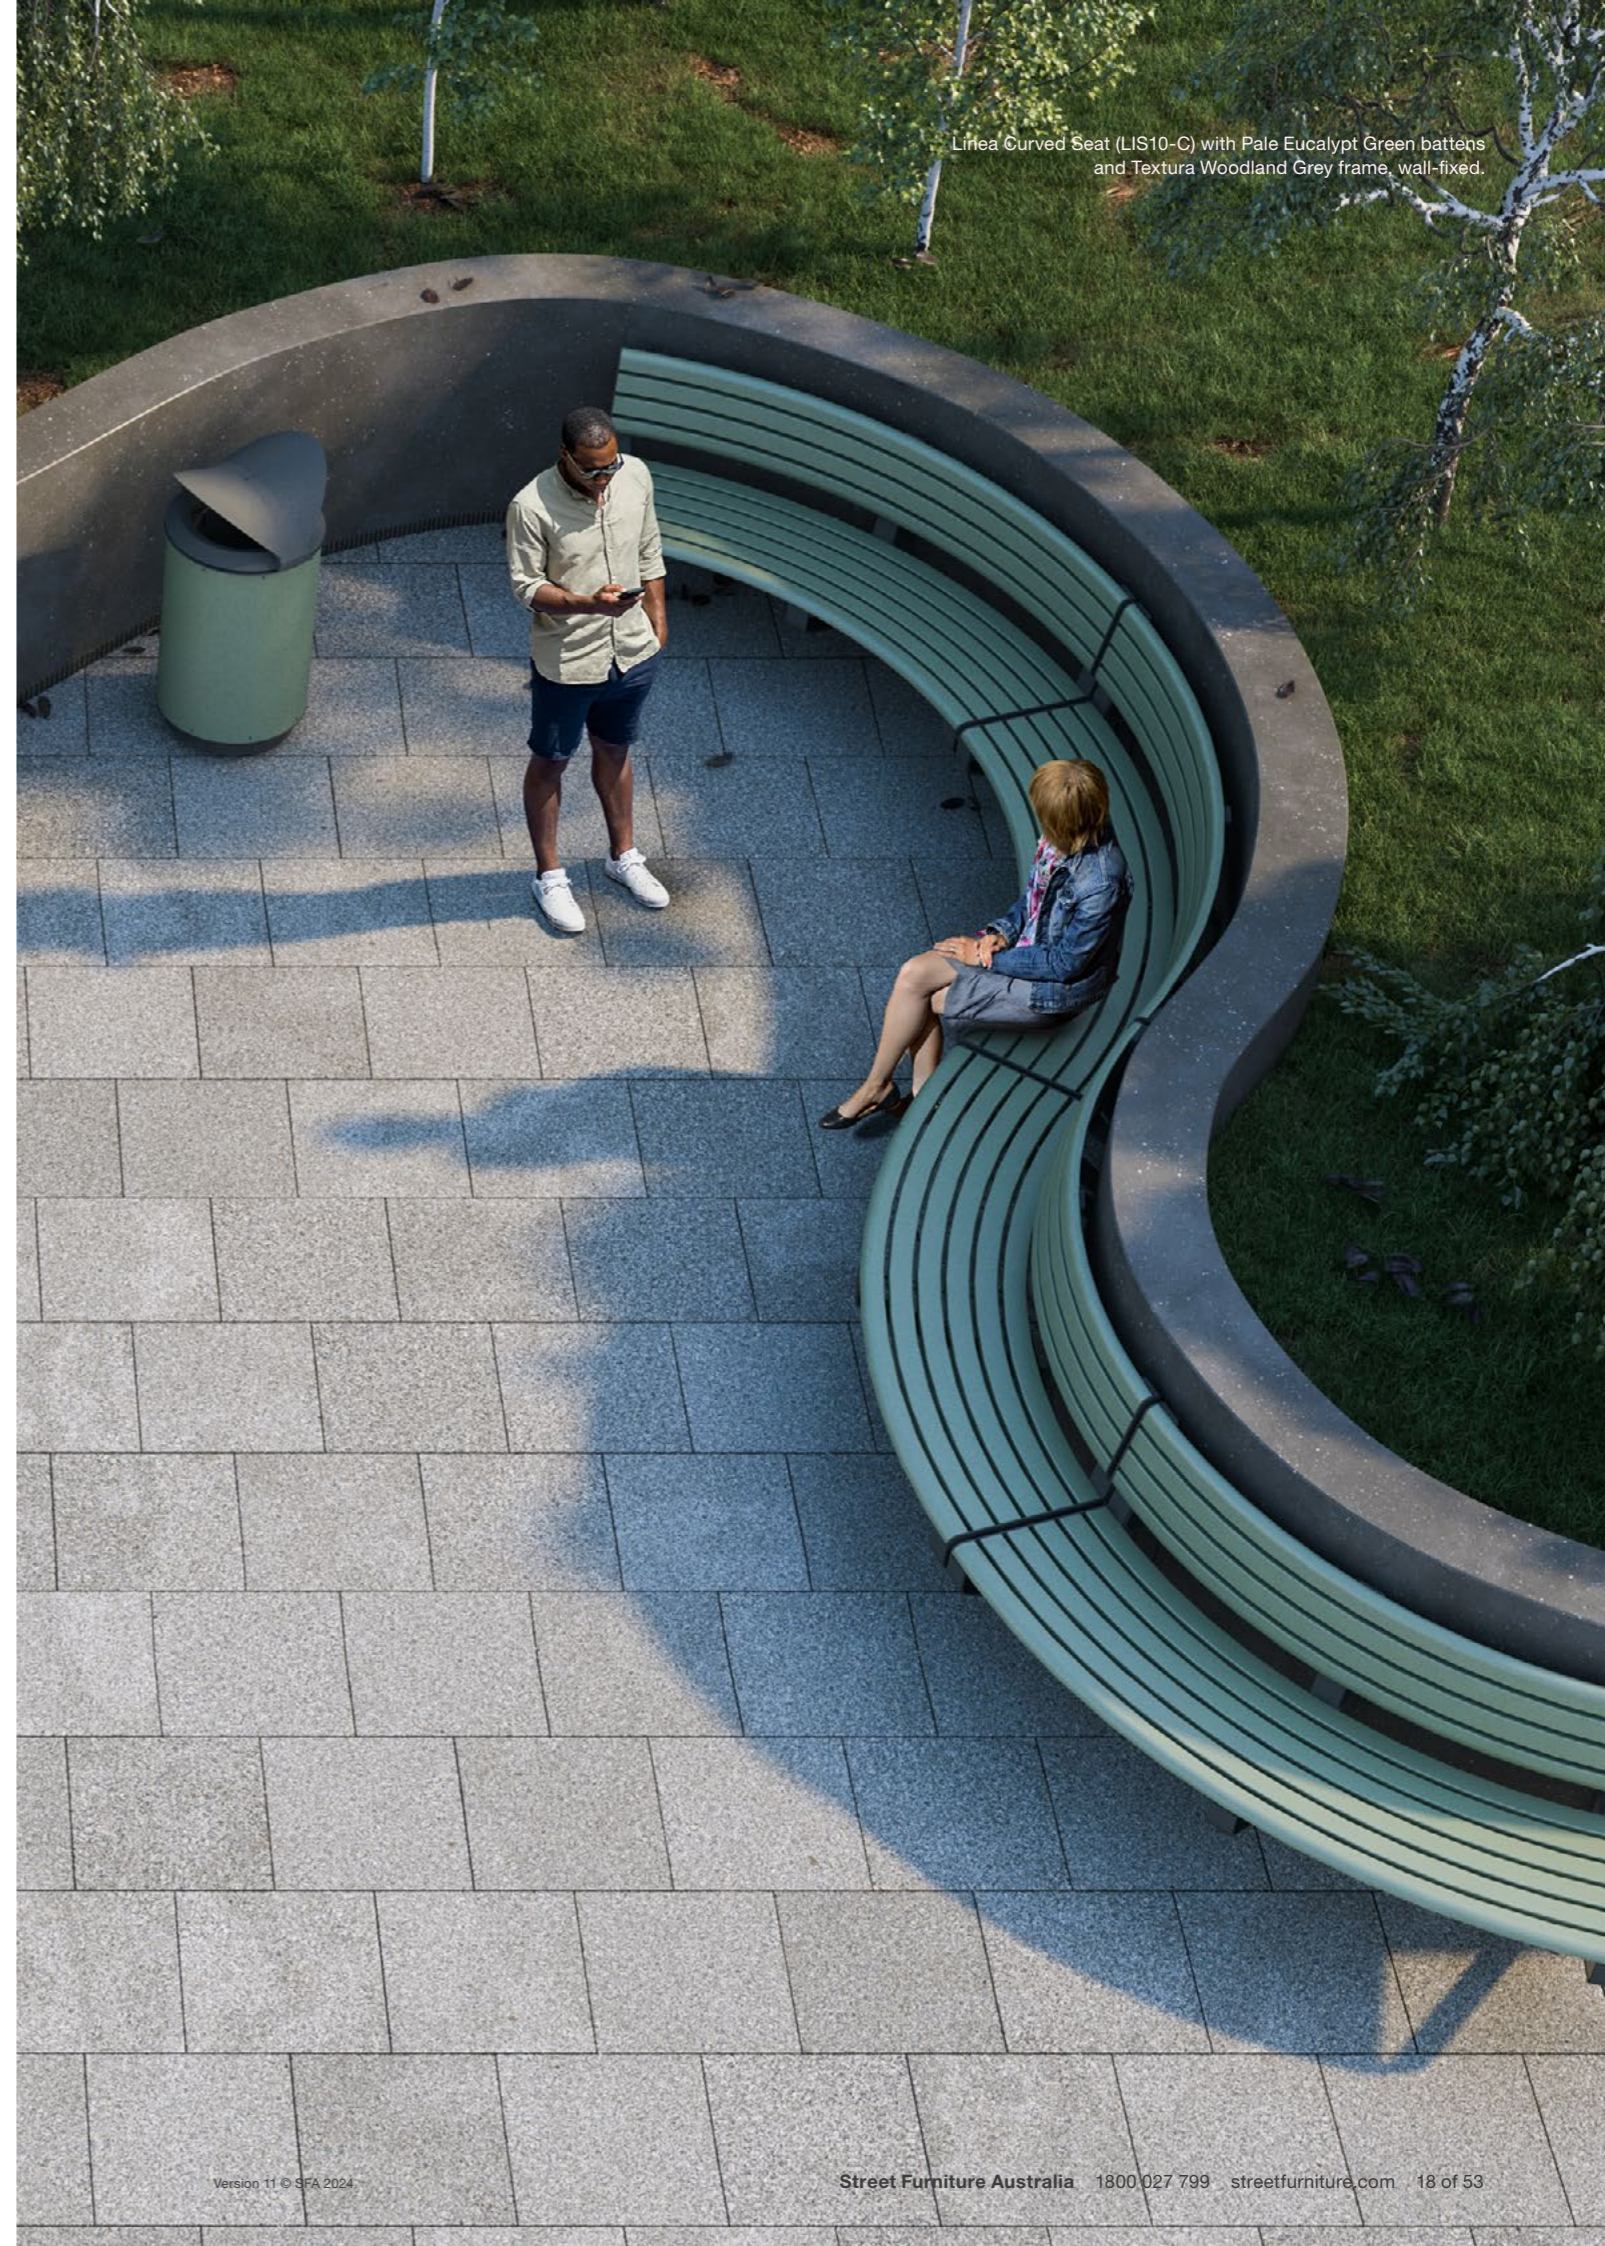

Linea Curved Seat (LIS10-C) with Pale Eucalypt Green battens and Textura Woodland Grey frame, wall-fixed.