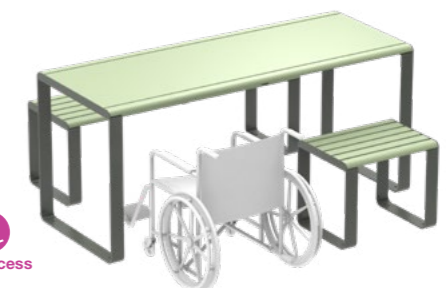

04
Linea DDA Table LIT10-DDA with solid top with bench
Pale Eucalypt Green battens and Woodland Grey frame.
750W x 840H x 1900L | 29 1/2" W x 33 1/8" H x 74 3/4" L