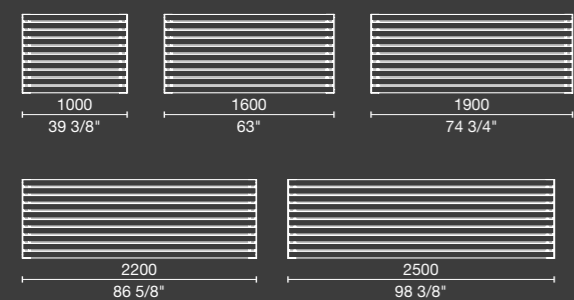

01 linea seat

540W x 790H x various lengths (mm) | 21 1/4" W x 31 1/8" H x various lengths

STANDARD LENGTHS

Straight

Curved

Convex

Concave

Linea Seat (LIS10, 1500mm) and Linea Bench (LIB6, 600mm), aluminium Spotted Gum battens and Textura Dark Bronze frames.

AL Arc Length IR Internal Radius ER External Radius

CURVED BENCH

CURVED SEAT (CONVEX)

CURVED SEAT (CONCAVE)

PERFECT FOR PEOPLE-WATCHING

Furnish a thoroughfare or take dining to the streets with the *Linea Lookout Table*. The slimline table is also ideal near playgrounds for parents to supervise their children in comfort.

Linea Lookout Table (LIT6, 1900mm) with aluminium Curly Birch battens and Brilliant Yellow frame.

03 linea table

750W x 720H x various lengths (mm) | 29 1/2" W x 28 3/8" H x various lengths

	FREESTANDING (FS)	SURFACE FIXED (SFX)	SUBSURFACE FIXED (SSFX)
LINEA TABLE STANDARD			
LINEA DDA TABLE FOR WHEELCHAIR ACCESS			
LINEA BAR TABLE			
LINEA LOOKOUT TABLE	/		
LINEA LOOKOUT BAR TABLE			

LENGTH OPTIONS

LINEA TABLE

LINEA LOOKOUT TABLE

Pair with shorter seats or benches for ease of access.

St Francis of Assisi College, Renmark, SA, specified by Swanbury Penglase. Linea Setting (LIT10 Table, 1900mm; LIB6 Bench, 1500mm) with aluminium Bush Cherry battens and Textura Monument frame.