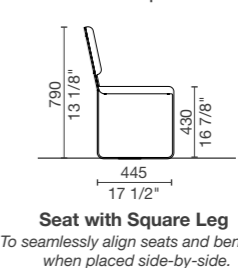

01 linea seat

540W x 790H x various lengths (mm) | 21 1/4" W x 31 1/8" H x various lengths

STANDARD LENGTHS

Straight

Curved

Convex

Concave

Linea Seat (LIS10, 1500mm) and Linea Bench (LIB6, 600mm), aluminium Spotted Gum battens and Textura Dark Bronze frames.

08

Linea Lookout Table LBT6 with Cafe Stool
Aluminium Spotted Gum battens and Mustard frame.
Linea Planter in Textura Monument.
445W x 720H x 1800L | 17 1/2" W x 28 3/8" H x 70 7/8" L

How to order seating and tables.

Select one per category to specify your product.

1. Select product

- Standard height

- Wheelchair access height

- Extra option

2. Select length (mm)

- Straight

Seat and Bench	Table	Lookout Table	Cube
600	23 5/8"	1000	39 3/8"
1200	47 1/4"	1600	63"
1500	59"	1900	74 3/4"
1800	70 7/8"	2200	86 5/8"
2100	82 5/8"	2500	98 3/8"

- Curved (Arc Length shown)

Seat and Bench
2010
79 1/8"

3. Select mounting

Legs may require basic assembly on-site.

6. Select frame colour

Colours shown are indicative only, variations may occur in printing.