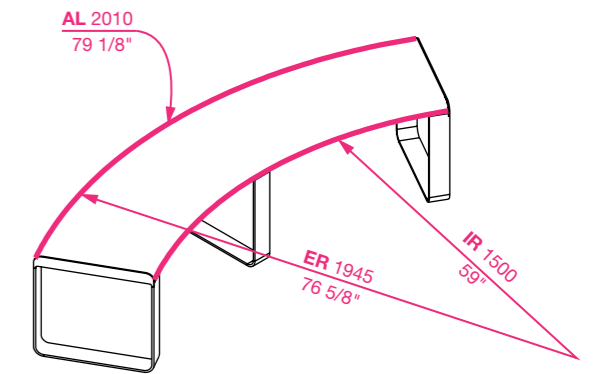

1245 W x 3375 L (mm)
49" W x 132 7/8" L

concave seat
Standard leg

concave seat
Wall-fixed

concave seat
Plinth-fixed

convex seat
Standard leg

convex seat
Wall-fixed

convex seat
Plinth-fixed

curved bench
Standard leg

curved bench
Wall-fixed (concave)

curved bench
Plinth-fixed

Linea Curved Seat (LIS10-C) with Pale Eucalypt Green battens and Textura Woodland Grey frame, wall-fixed.

Linea Curved Bench (LIB6-C) with Lycra Strip Green and Sensation Orange battens and frame, plinth fixed.

Choose a standard or custom curve.

Street Furniture Australia highly recommends using standard curves to save time and cost.

For custom curves, ensure the Internal Radius (IR) $\geq 1500\text{mm}$ or $59"$. A set up fee and additional lead time will apply for each custom curve. To specify a custom curve, choose Convex or Concave and provide the Arc Length (AL), Internal and/or External Radius (IR or ER). Consult with a sales representative today.

AL Arc Length IR Internal Radius ER External Radius

CURVED BENCH

CURVED SEAT (CONVEX)

CURVED SEAT (CONCAVE)

PERFECT FOR PEOPLE-WATCHING

Furnish a thoroughfare or take dining to the streets with the *Linea Lookout Table*. The slimline table is also ideal near playgrounds for parents to supervise their children in comfort.