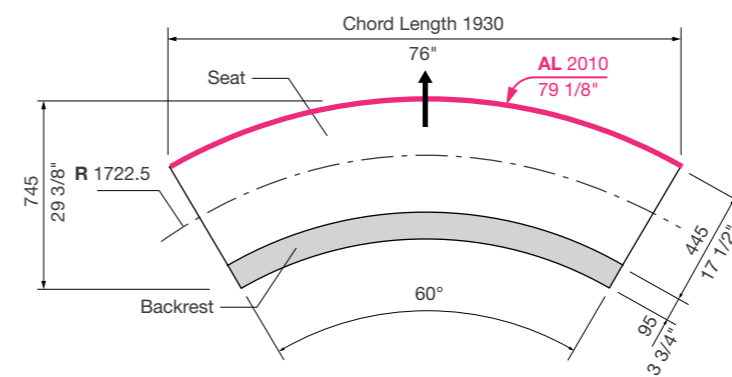

Choose a standard or custom curve.

Street Furniture Australia highly recommends using standard curves to save time and cost.

For custom curves, ensure the Internal Radius (IR) $\geq 1500\text{mm}$ or $59"$. A set up fee and additional lead time will apply for each custom curve. To specify a custom curve, choose Convex or Concave and provide the Arc Length (AL), Internal and/or External Radius (IR or ER). Consult with a sales representative today.

AL Arc Length IR Internal Radius ER External Radius

CURVED BENCH

CURVED SEAT (CONVEX)

CURVED SEAT (CONCAVE)

PERFECT FOR PEOPLE-WATCHING

Furnish a thoroughfare or take dining to the streets with the *Linea Lookout Table*. The slimline table is also ideal near playgrounds for parents to supervise their children in comfort.