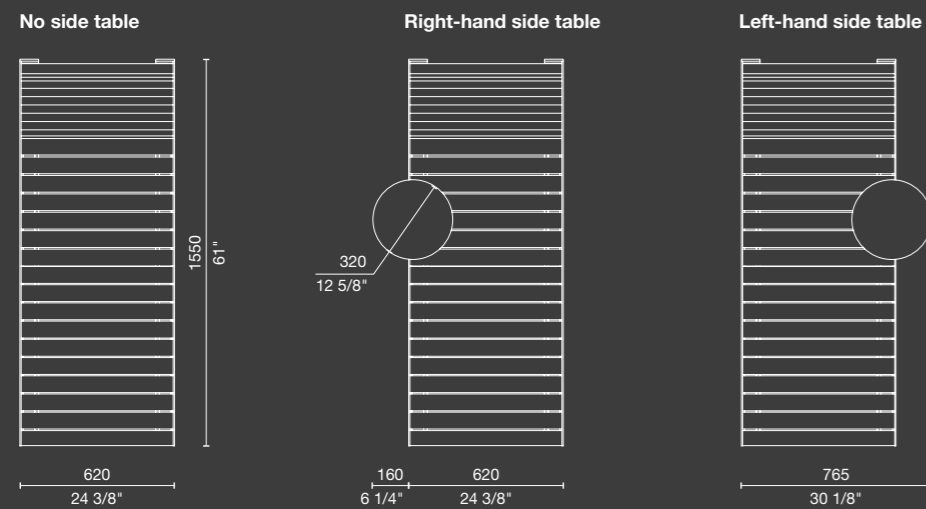

3600W x 650H x 1815L | 141 3/4" W x 25 5/8" H x 71 1/2" L

ERGONOMIC COMFORT

Relax with the *Linea Sun Lounge* underpinned by ergonomic principles and strong, sturdy materials. Features an optional side table for coffee (or cocktail).

Linea Sun Lounge (LISS) with hardwood battens and Bistro Orange, Textura Surfmist and Wedgewood frames.

05 linea sun lounge

620W x 1000H x 1550L | 24 3/8" W x 39 3/8" H x 61" L

STANDARD LENGTHS

Left: Linea Sun Lounge (LISS) with side table, aluminium Curly Birch batters and Horizon Blue frame.