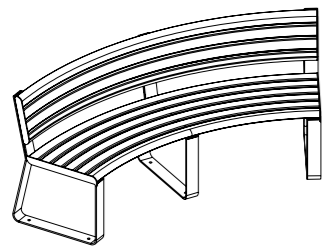

Curved is available with powder coated and woodgrain aluminium battens only.

MIX CURVED AND STRAIGHT
CONVEX SEAT + STRAIGHT SEAT + CONCAVE SEAT

3570 W x 3748 L (mm)
140 1/2" W x 147 1/2" L

MIX SEAT AND BENCH
CONVEX SEAT + CURVED BENCH

1245 W x 3375 L (mm)
49" W x 132 7/8" L

concave seat
Standard leg

concave seat
Wall-fixed

concave seat
Plinth-fixed

convex seat
Standard leg

convex seat
Wall-fixed

convex seat
Plinth-fixed

curved bench
Standard leg