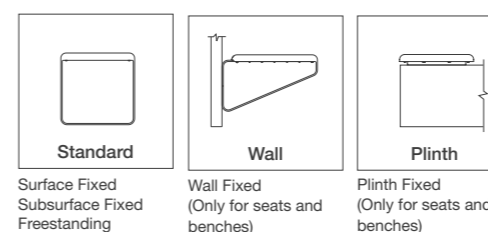

3. Select mounting

Legs may require basic assembly on-site.