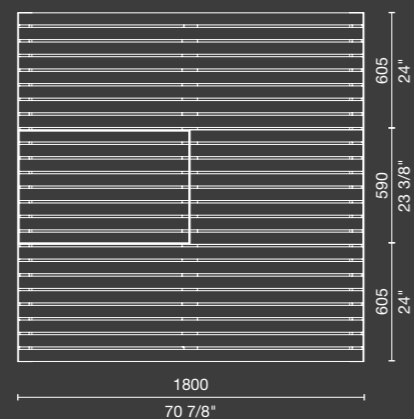

04 linea platform

1430W x 1430L x 430H mm | 56 1/4" W x 56 1/4" H x 16 7/8" L
1800W x 1800L x 430H mm | 70 7/8" W x 70 7/8" H x 16 7/8" L

	FREESTANDING (FS)	SURFACE FIXED (SFX)	SUBSURFACE FIXED (SSF)
Compact			
Standard			
Standard with Hill			

STANDARD LENGTHS

Linea Platform (LIP9, 1430mm) with aluminium Curly Birch battens and Lobster Red, Sensation Orange, Brilliant Yellow and Horizon Blue frame.