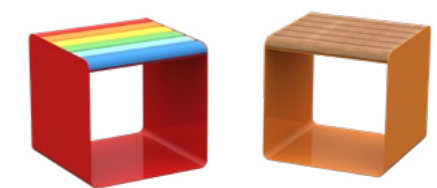

04

Linea Cube LIC6

Left: Rainbow battens and Lobster Red frame. Right: Aluminium Spotted Gum battens and Sensation Orange frame.

445W x 430H x 445L | 17 1/2" W x 16 7/8" H x 17 1/2" L