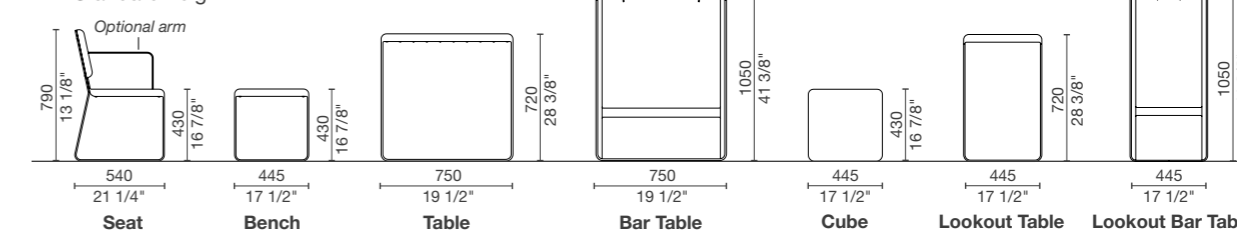

04

Linea Lookout Bar Table LBT6
Aluminium Bush Cherry battens and Palladium Silver frame.
445W x 1050H x 2200L | 17 1/2" W x 41 3/8" H x 86 5/8" L

05

Linea Lookout Bar Table LBT6 with Cafe Bar Stool
Aluminium Spotted Gum battens and Bistro Orange frame.
Cafe Stool in Monument.
445W x 1050H x 1500L | 17 1/2" W x 41 3/8" H x 59" L

06

Linea Lookout Table LIT16 with Cafe Stool
Pale Eucalypt Green solid top and frame.
Cafe Stool in Pale Eucalypt Green.
445W x 720H x 1500L | 17 1/2" W x 28 3/8" H x 59" L

07

Linea Lookout Table LIT6 with Linea Cube
Eco-certified hardwood battens and Textura Monument frame.
445W x 720H x 1800L | 17 1/2" W x 28 3/8" H x 70 7/8" L

08

Linea Lookout Table LBT6 with Cafe Stool
Aluminium Spotted Gum battens and Mustard frame.
Linea Planter in Textura Monument.
445W x 720H x 1800L | 17 1/2" W x 28 3/8" H x 70 7/8" L

How to order seating and tables.

Select one per category to specify your product.

1. Select product

- Standard height

- Wheelchair access height

- Extra option

2. Select length (mm)

- Straight

Seat and Bench	Table	Lookout Table	Cube
600	23 5/8"	1000	39 3/8"
1200	47 1/4"	1600	63"
1500	59"	1900	74 3/4"
1800	70 7/8"	2200	86 5/8"
2100	82 5/8"	2500	98 3/8"