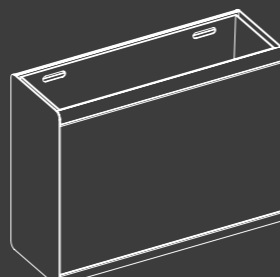

Long Rectangular L

1200L x 445W x 940H
47 1/4" L x 17 1/2" W x 37" H