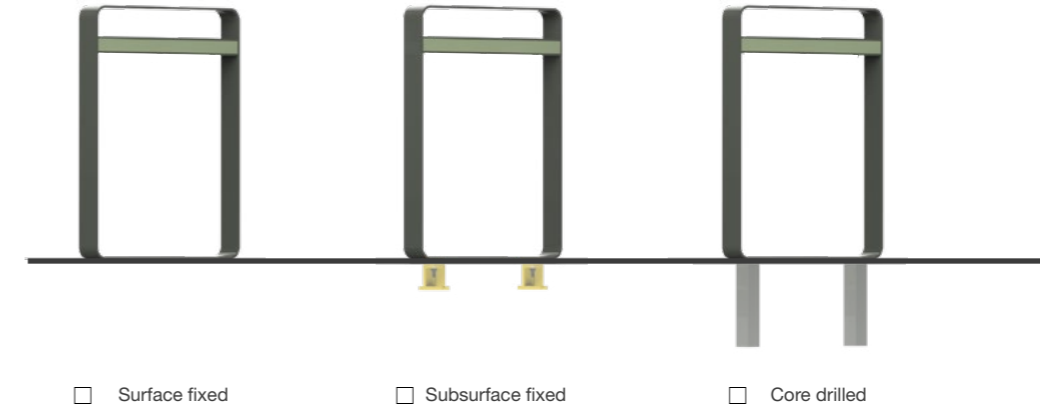

1. Select mounting type

2. Optional extras

- Batten insert
- Laser etched signage