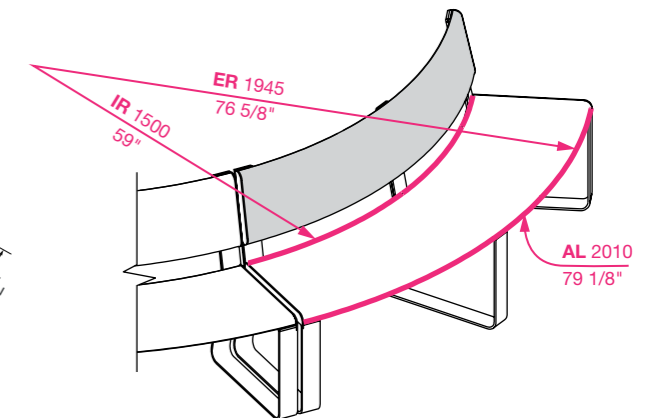

Choose a standard or custom curve.

Street Furniture Australia highly recommends using standard curves to save time and cost.

For custom curves, ensure the Internal Radius (IR) $\geq 1500\text{mm}$ or $59"$. A set up fee and additional lead time will apply for each custom curve. To specify a custom curve, choose Convex or Concave and provide the Arc Length (AL), Internal and/or External Radius (IR or ER). Consult with a sales representative today.

AL Arc Length IR Internal Radius ER External Radius

CURVED BENCH

CURVED SEAT (CONVEX)

CURVED SEAT (CONCAVE)

PERFECT FOR PEOPLE-WATCHING

Furnish a thoroughfare or take dining to the streets with the *Linea Lookout Table*. The slimline table is also ideal near playgrounds for parents to supervise their children in comfort.

Linea Lookout Table (LIT6, 1900mm) with aluminium Curly Birch battens and Brilliant Yellow frame.

03 linea table

750W x 720H x various lengths (mm) | 29 1/2" W x 28 3/8" H x various lengths

	FREESTANDING (FS)	SURFACE FIXED (SFX)	SUBSURFACE FIXED (SSFX)
LINEA TABLE STANDARD			
LINEA DDA TABLE FOR WHEELCHAIR ACCESS			
LINEA BAR TABLE			
LINEA LOOKOUT TABLE	/		
LINEA LOOKOUT BAR TABLE			