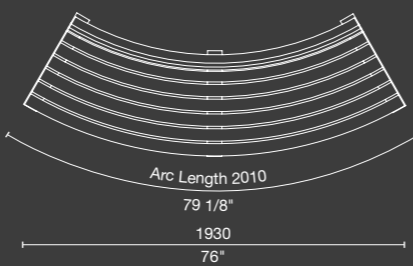

01 linea seat

540W x 790H x various lengths (mm) | 21 1/4" W x 31 1/8" H x various lengths

STANDARD LENGTHS

Straight

Curved

Convex

Concave

Linea Seat (LIS10, 1500mm) and Linea Bench (LIB6, 600mm), aluminium Spotted Gum battens and Textura Dark Bronze frames.

01

Linea Seat LIS10 with arms
Pale Eucalypt Green battens and frame, freestanding.
540W x 790H x 1800L | 21 1/4" W x 31 1/8" H x 70 7/8" L

02

Linea Seat LIS10
Brilliant Yellow battens and frame, freestanding.
540W x 790H x 600L | 21 1/4" W x 31 1/8" H x 23 5/8" L