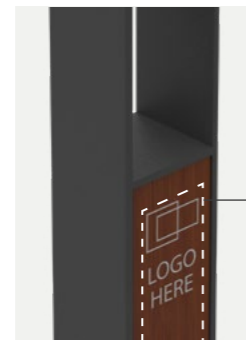

Laser etched signage (optional)

Laser etching area 70x450 mm or 2 3/4" x 17 3/4"

Eyenut (optional)

3. Select batten colour

*Timber requires oiling every three months.

4. Select frame colour

Colours shown are indicative only, variations may occur in printing.