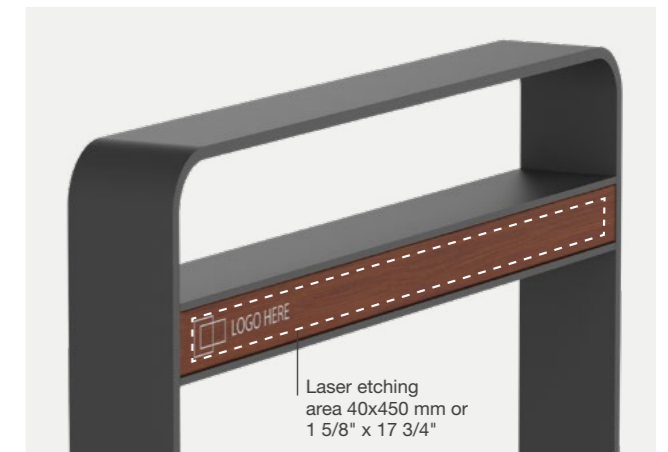

Laser etched signage (optional)

Laser etching area 40x450 mm or 1 5/8" x 17 3/4"