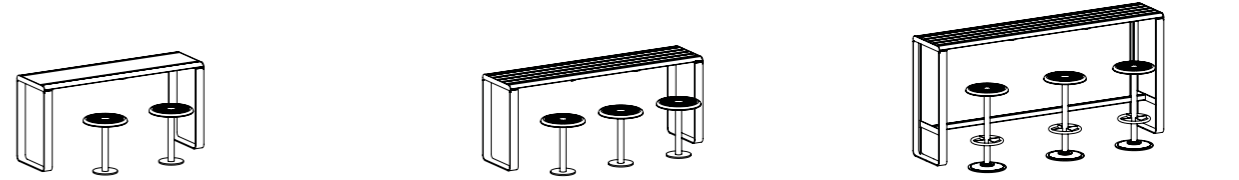

linea table LIT10

750W x 720H x various lengths (mm) | 29 1/2" W x 28 3/8" H x various lengths

Linea Table (1600mm) with solid top
 Shown with Linea Seat 1200mm and Bench 1200mm
Linea DDA Table (1900mm)
 Shown with Linea Seat 1500mm and Bench with Tall leg 600mm
Linea Bar Table (2200mm)
 Shown with Cafe Stool (Qty 6)

linea lookout table LIT6

445W x 720H x various lengths (mm) | 17 1/2" W x 28 3/8" H x various lengths

Linea Lookout Table (1500mm) with solid top
 Shown with Cafe Stool (Qty 2)
Linea Lookout Table (1800mm)
 Shown with Cafe Stool (Qty 3)
Linea Lookout Bar Table (2200mm)
 Shown with Cafe Stool (Qty 3)