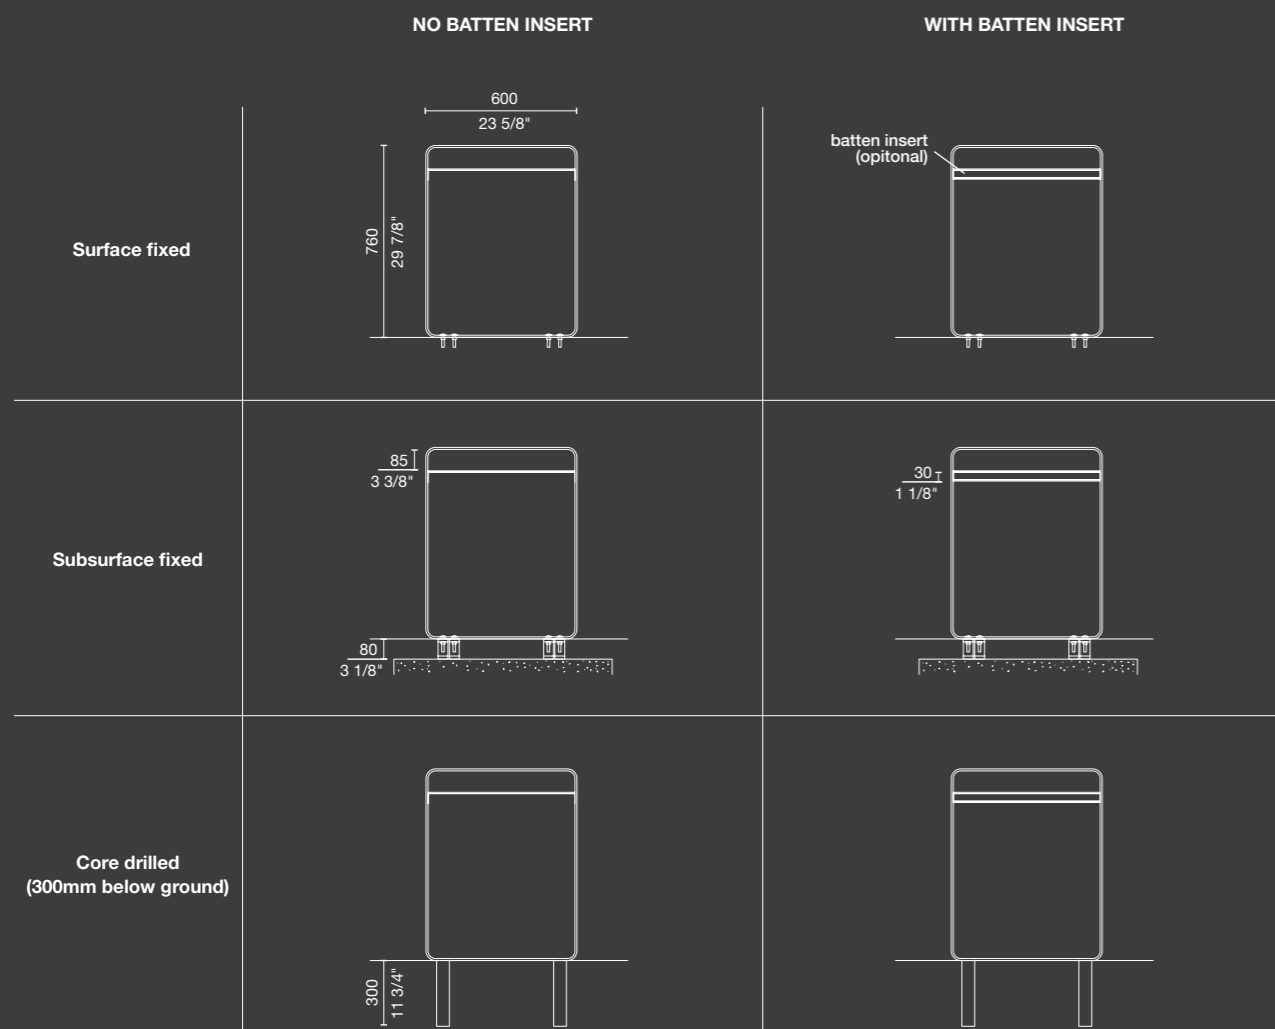

07 linea bicycle stand

620W x 1000H x 1550L | 24 3/8" W x 39 3/8" H x 61" L

Maroubra Junction Reserve Oasis, Sydney, NSW, specified by GroupGSA. Linea Bicycle Stand (BST07) with Sensation Orange frames.

01

Linea Bicycle Stand BST07

In Pioneer Red.

75W x 760H x 600L | 3" W x 29 7/8" H x 23 5/8" L

02

Linea Bicycle Stand BST07

In Horizon Blue.

75W x 760H x 600L | 3" W x 29 7/8" H x 23 5/8" L

03

Linea Bicycle Stand BST07 with batten insert

Aluminium Curly Birch batten insert, Pale Eucalypt Green frame.

75W x 760H x 600L | 3" W x 29 7/8" H x 23 5/8" L

04

Linea Bicycle Stand BST07 with batten insert

Aluminium Spotted Gum batten insert, Textura Monument frame.

75W x 760H x 600L | 3" W x 29 7/8" H x 23 5/8" L