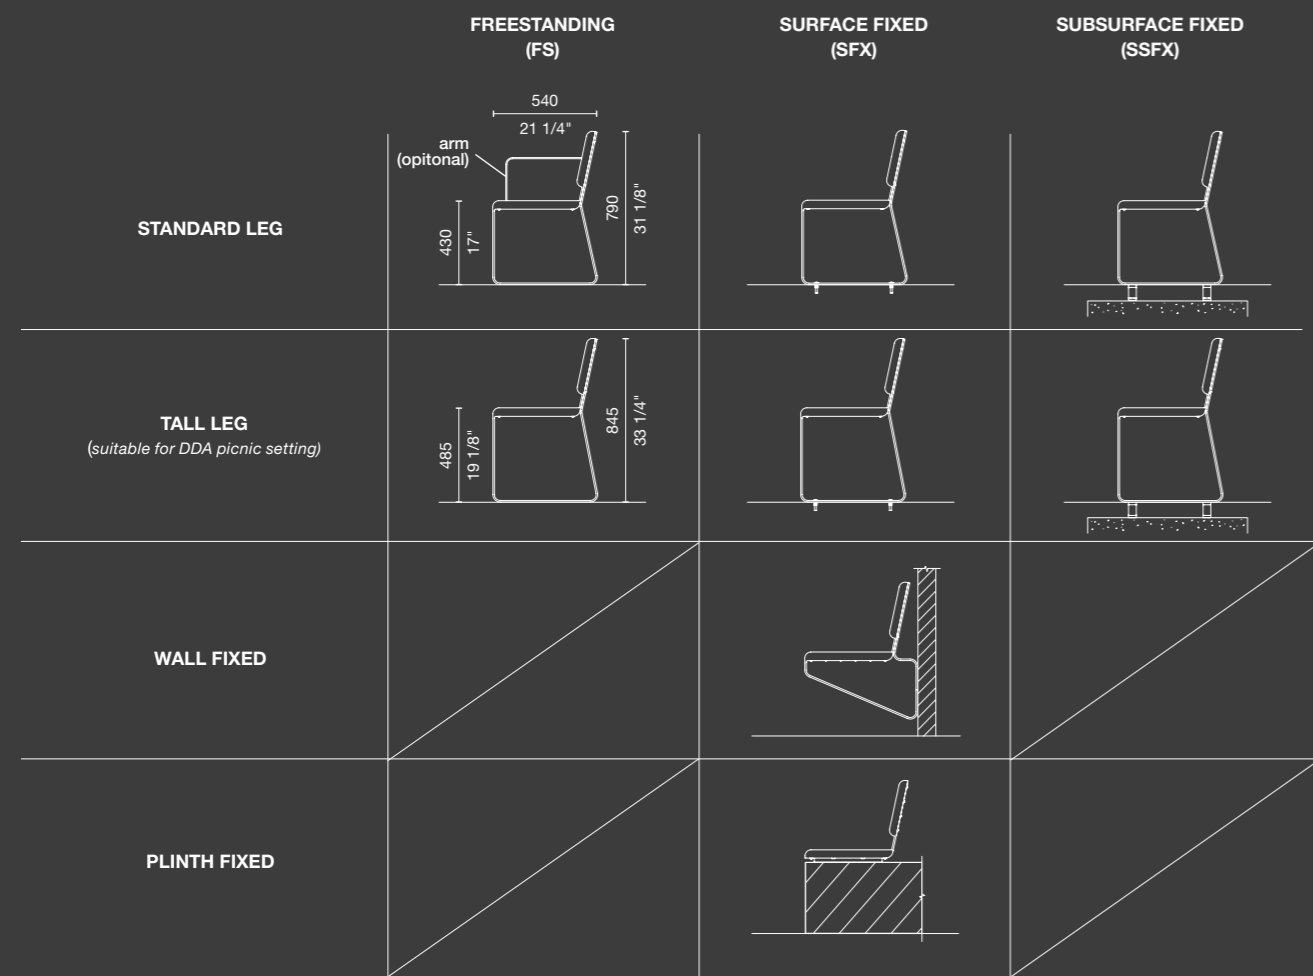

01 linea seat

540W x 790H x various lengths (mm) | 21 1/4" W x 31 1/8" H x various lengths

STANDARD LENGTHS

Straight

Curved

Convex

Concave

Linea Seat (LIS10, 1500mm) and Linea Bench (LIB6, 600mm), aluminium Spotted Gum battens and Textura Dark Bronze frames.