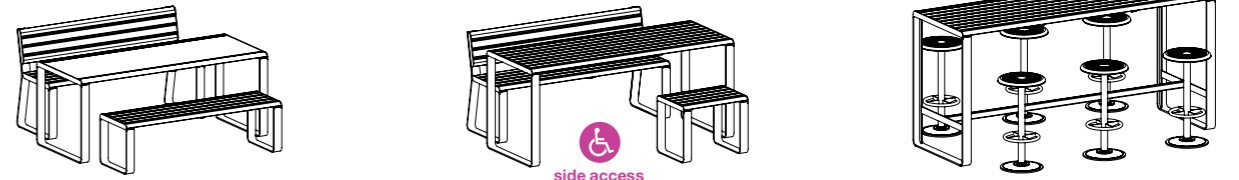

linea table LIT10

750W x 720H x various lengths (mm) | 29 1/2" W x 28 3/8" H x various lengths

Linea Table (1600mm) with solid top
Shown with Linea Seat 1200mm and Bench 1200mm
Linea DDA Table (1900mm)
Shown with Linea Seat 1500mm and Bench with Tall leg 600mm
Linea Bar Table (2200mm)
Shown with Cafe Stool (Qty 6)