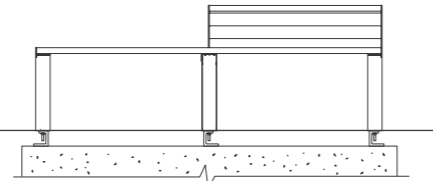

Select one per category to specify your product.

1. Select platform type

1430x1430mm

1800x1800mm

1800x1800mm with Hill

2. Select mounting

Freestanding

Surface fixed