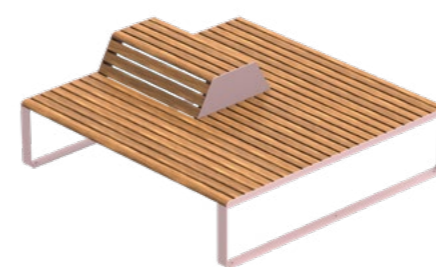

03

Linea Platform LIP9 with Hill

Aluminium Spotted Gum battens and Dusty Pink frame.

1800W x 650H x 1815L | 70 7/8" W x 25 5/8" H x 71 1/2" L