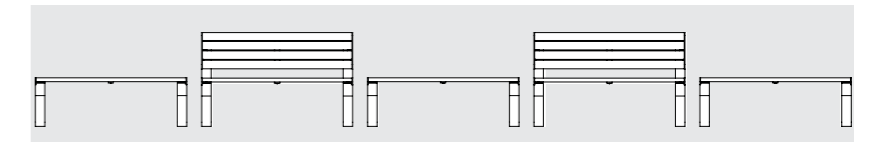

03

Linea Curved Seat LIS10-C convex and concave
Aluminium Curly Birch battens and Horizon Blue frame, freestanding.
1010W x 790H x 3730L | 39 3/4" W x 31 1/8" H x 146 7/8" L

Plinth is not included

04

Linea Seat LIS10 with arms
Aluminium Curly Birch battens and Textura Monument frame, plinth-fixed.
540W x 425H x 2100L | 21 1/4" W x 16 3/4" H x 82 11/16" L

Encapsulated
battens

Securely fixed with
tamper-resistant
dynabolts

WALL-MOUNT WITH EASE

Linea seats and benches align perfectly
when placed side by side.

PLAN VIEW

FRONT ELEVATION

Left: Linea Seat (LIS10, 1500mm) with aluminium Spotted Gum battens and Textura Dark Bronze frame, wall-fixed.

Below: Linea Seat (LIS10, 1500mm) and Linea Bench (LIB6, 1500mm) with aluminium Spotted Gum battens and Textura Dark Bronze frame, wall-fixed.

02 linea bench

445W x 430H x various lengths (mm) | 17 1/2" W x 17" H x various lengths