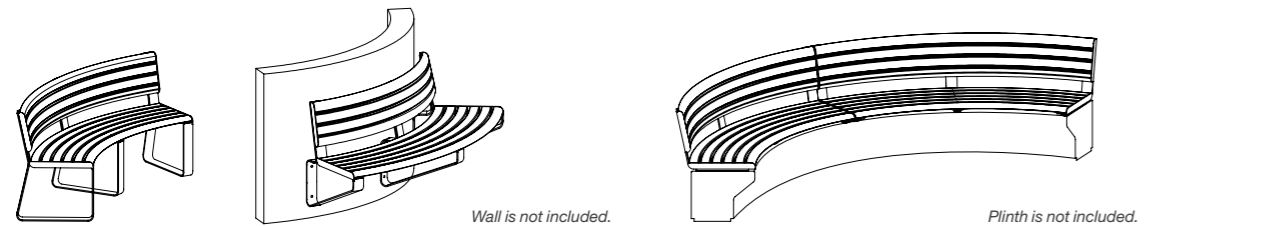

linea curved seat LIS10-C

540W x 790H x various lengths (mm) | 21 1/4" W x 31 1/8" H x various lengths

Concave Standard leg
Convex Wall-fixed
Concave Plinth-fixed
Qty 2 shown above.
Wall is not included.
Plinth is not included.