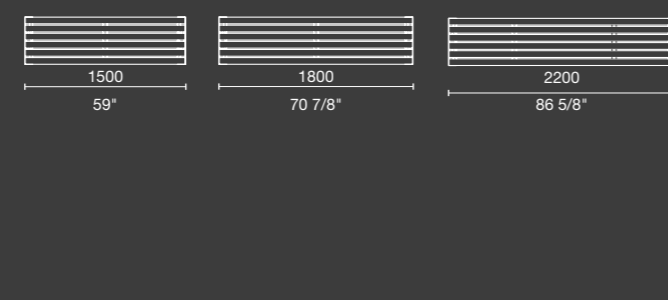

AL Arc Length IR Internal Radius ER External Radius

CURVED BENCH

CURVED SEAT (CONVEX)

CURVED SEAT (CONCAVE)

PERFECT FOR PEOPLE-WATCHING

Furnish a thoroughfare or take dining to the streets with the *Linea Lookout Table*. The slimline table is also ideal near playgrounds for parents to supervise their children in comfort.

Linea Lookout Table (LIT6, 1900mm) with aluminium Curly Birch battens and Brilliant Yellow frame.

03 linea table

750W x 720H x various lengths (mm) | 29 1/2" W x 28 3/8" H x various lengths

	FREESTANDING (FS)	SURFACE FIXED (SFX)	SUBSURFACE FIXED (SSFX)
LINEA TABLE STANDARD			
LINEA DDA TABLE FOR WHEELCHAIR ACCESS			
LINEA BAR TABLE			
LINEA LOOKOUT TABLE	/		
LINEA LOOKOUT BAR TABLE			

LENGTH OPTIONS

LINEA TABLE

LINEA LOOKOUT TABLE

Pair with shorter seats or benches for ease of access.

St Francis of Assisi College, Renmark, SA, specified by Swanbury Penglase. Linea Setting (LIT10 Table, 1900mm; LIB6 Bench, 1500mm) with aluminium Bush Cherry battens and Textura Monument frame.