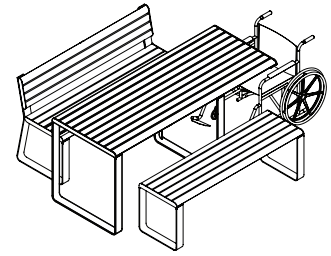

DIMENSIONS:

750W x various heights x various lengths (mm)
29 1/2" W x various heights x various lengths

Select one box per category to specify your product.

TYPE:

- Standard Table
- DDA Table (With Wheelchair Access)
- Bar Table (Max. 2200mm Long)

FRAME:

[See Colour Chart](#)

- Stainless 304 Powder Coated
- Stainless 316 Powder Coated

MOUNTING:

- Surface Fixed
- Subsurface Fixed
- Freestanding

Some options incur additional fees and lead time.

Linea Table
1900L, Battered Top

Linea DDA Table with Single End Access
1900L, Battered Top

Linea Table
1900L, Solid Top

Linea Bar Table
1900L, Solid Top

TYPE

LENGTH

linea table

Need more information?

For a brochure, image gallery, CAD downloads, installation and maintenance guides, go to: