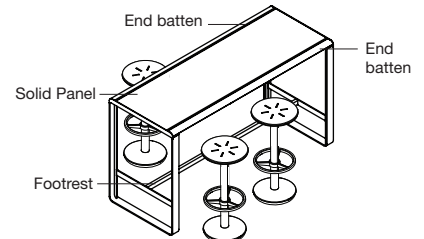

FRAME:

[See Colour Chart](#)

- Stainless 304 Powder Coated
- Stainless 316 Powder Coated

MOUNTING:

- Surface Fixed
- Subsurface Fixed
- Freestanding

Some options incur additional fees and lead time.

Linea Table
1900L, Battered Top

Linea DDA Table with Single End Access
1900L, Battered Top

Linea Table
1900L, Solid Top

Linea Bar Table
1900L, Solid Top

TYPE

LENGTH

linea table

Need more information?

For a brochure, image gallery, CAD downloads, installation and maintenance guides, go to: