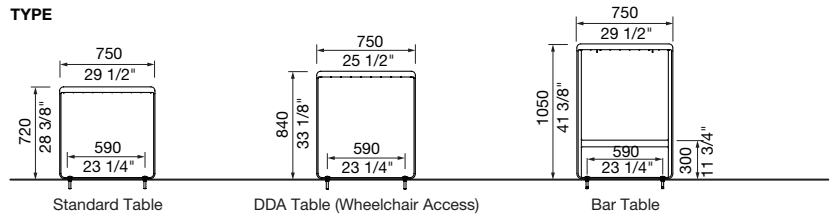

DIMENSIONS:

750W x various heights x various lengths (mm)
29 1/2" W x various heights x various lengths

Select one box per category to specify your product.

TYPE:

- Standard Table
- DDA Table (With Wheelchair Access)
- Bar Table (Max. 2200mm Long)

WHEELCHAIR ACCESS (Only for DDA Table):

- Side Access
- Single End Access
- Double End Access

LENGTH:

- 1000mm | 39 3/8"
- 1600mm | 63"
- 1900mm | 74 3/4"
- 2200mm | 86 5/8"
- 2500mm* | 98 3/8"
- Tailored

Linea DDA Table with Single End Access
1900L, Battered Top

Linea Table
1900L, Solid Top

Linea Bar Table
1900L, Solid Top

TYPE

LENGTH

linea table

Need more information?

For a brochure, image gallery, CAD downloads, installation and maintenance guides, go to:

streetfurniture.com/au/product/linea-table/
streetfurniture.com/au/product/linea-bar-table/

Quick links:

streetfurniture.com/au/colour-chart/
streetfurniture.com/au/warranty/

CONFIGURATION EXAMPLES:

Pair a shorter seat/bench or stool for ease of access.