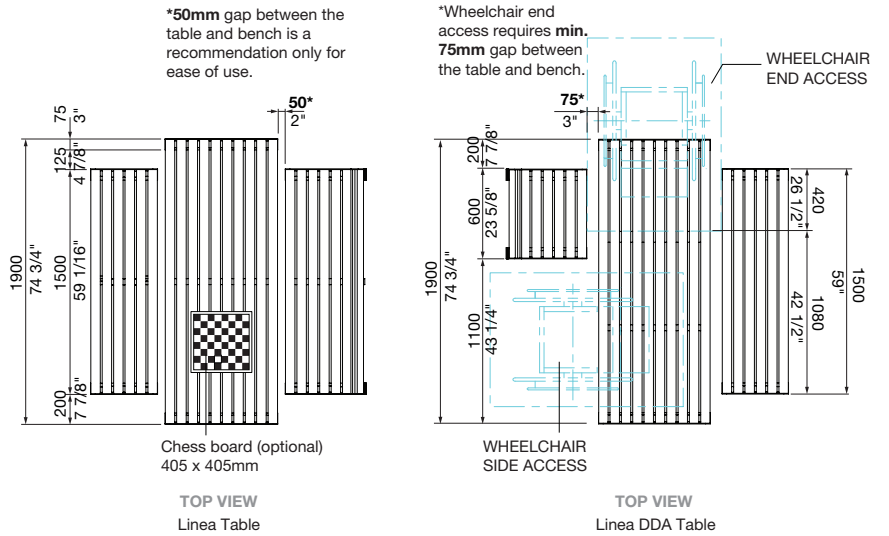

DIMENSIONS:

750W x various heights x various lengths (mm)
29 1/2" W x various heights x various lengths

Select one box per category to specify your product.

TYPE:

- Standard Table
- DDA Table (With Wheelchair Access)
- Bar Table (Max. 2200mm Long)

WHEELCHAIR ACCESS (Only for DDA Table):

- Side Access
- Single End Access
- Double End Access

LENGTH:

- 1000mm | 39 3/8"
- 1600mm | 63"
- 1900mm | 74 3/4"
- 2200mm | 86 5/8"
- 2500mm* | 98 3/8"
- Tailored

Linea DDA Table with Single End Access
1900L, Battered Top

Linea Table
1900L, Solid Top

Linea Bar Table
1900L, Solid Top

TYPE

LENGTH

linea table

Need more information?

For a brochure, image gallery, CAD downloads, installation and maintenance guides, go to:

streetfurniture.com/au/product/linea-table/
streetfurniture.com/au/product/linea-bar-table/

Quick links:

streetfurniture.com/au/colour-chart/
streetfurniture.com/au/warranty/

CONFIGURATION EXAMPLES:

Pair a shorter seat/bench or stool for ease of access.