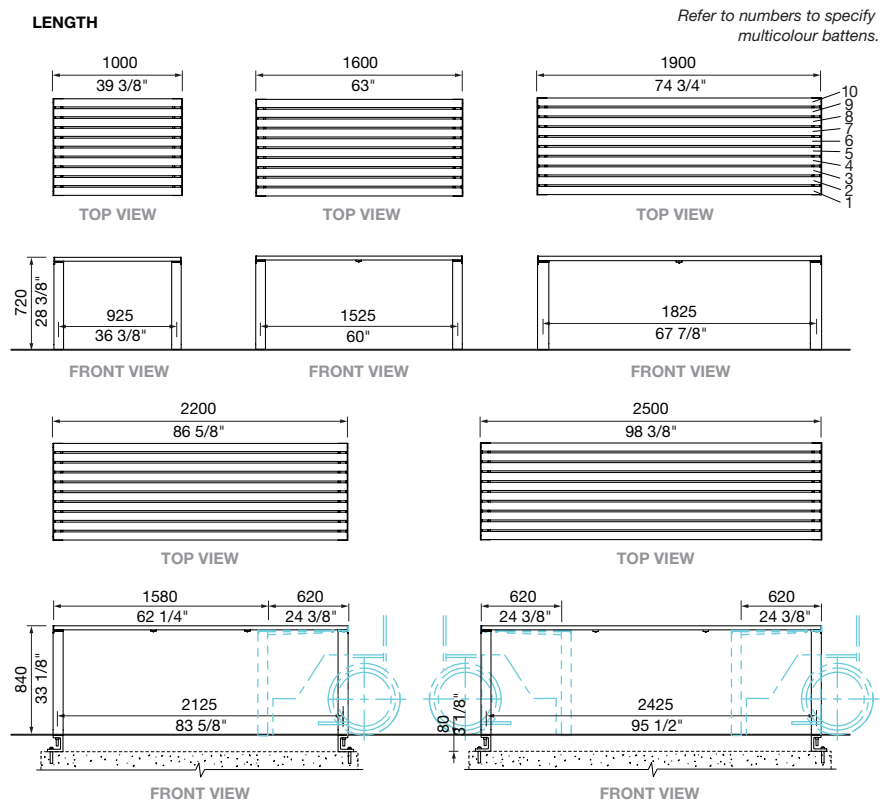

DIMENSIONS:

750W x various heights x various lengths (mm)
29 1/2" W x various heights x various lengths

Select one box per category to specify your product.

TYPE:

- Standard Table
- DDA Table (With Wheelchair Access)
- Bar Table (Max. 2200mm Long)

WHEELCHAIR ACCESS (Only for DDA Table):

- Side Access
- Single End Access
- Double End Access

LENGTH:

- 1000mm | 39 3/8"
- 1600mm | 63"
- 1900mm | 74 3/4"
- 2200mm | 86 5/8"
- 2500mm* | 98 3/8"
- Tailored

Linea DDA Table with Single End Access
1900L, Battered Top

Linea Table
1900L, Solid Top

Linea Bar Table
1900L, Solid Top

TYPE

LENGTH

linea table

Need more information?

For a brochure, image gallery, CAD downloads, installation and maintenance guides, go to:

streetfurniture.com/au/product/linea-table/
streetfurniture.com/au/product/linea-bar-table/

Quick links:

streetfurniture.com/au/colour-chart/
streetfurniture.com/au/warranty/

CONFIGURATION EXAMPLES:

Pair a shorter seat/bench or stool for ease of access.