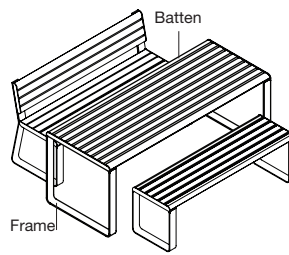

DIMENSIONS:

750W x various heights x various lengths (mm)
29 1/2" W x various heights x various lengths

Select one box per category to specify your product.

TYPE:

- Standard Table
- DDA Table (With Wheelchair Access)
- Bar Table (Max. 2200mm Long)

FRAME:

[See Colour Chart](#)

- Stainless 304 Powder Coated
- Stainless 316 Powder Coated

MOUNTING:

- Surface Fixed
- Subsurface Fixed
- Freestanding

Some options incur additional fees and lead time.

Linea Table
1900L, Battered Top

Linea DDA Table with Single End Access
1900L, Battered Top

Linea Table
1900L, Solid Top

Linea Bar Table
1900L, Solid Top

TYPE

LENGTH

linea table

Need more information?

For a brochure, image gallery, CAD downloads, installation and maintenance guides, go to: