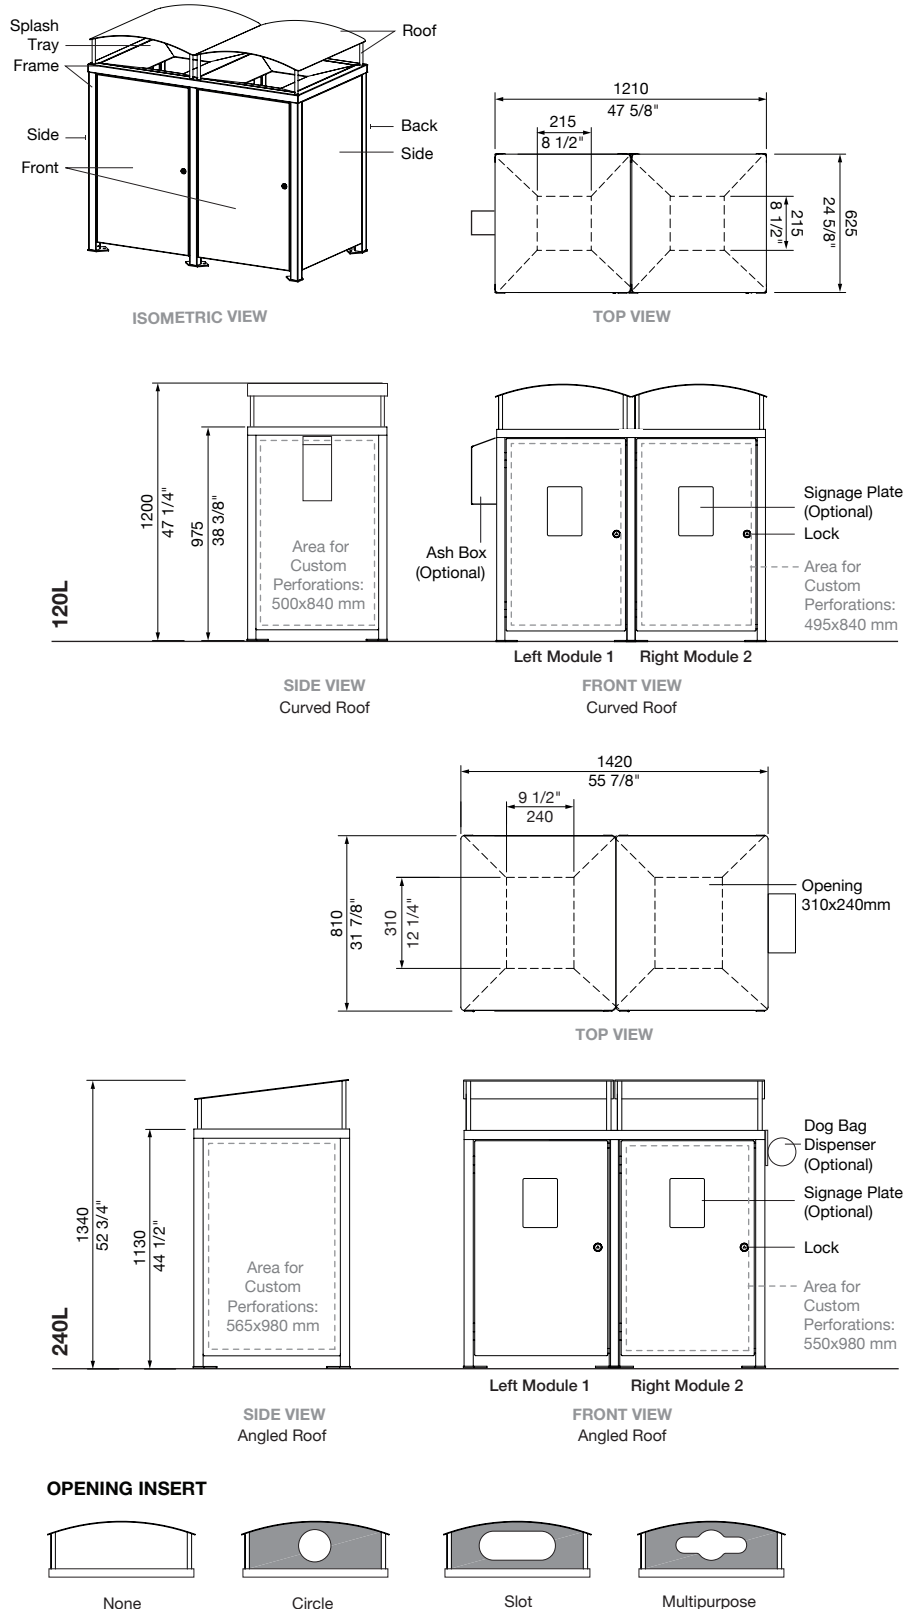

An attractive enclosure for the common wheeled bin. Frame products are fabricated to order. Security key included.

Select one box per category to specify your product.

SIZE:

Wheeled bin not included.

- ☐ **120L**
  625W x 1210D x 1200H mm
  24 5/8" L x 47 5/8" W x 47 1/4" H
  (Max. 122kg | 269lbs)
- ☐ **240L**
  740W x 1420D x 1340H mm
  29 1/8" L x 55 7/8" W x 52 3/4" H
  (Max. 158kg | 348lbs)

ROOF:

- ☐ Curved
- ☐ Angled

FRAME:

- ☐ Aluminium
  - ☐ Powder Coated [See Colour Chart](#)
- ☐ Stainless 304
  - ☐ No.4 Finish (Brushed)
  - ☐ Powder Coated [See Colour Chart](#)
- ☐ Stainless 316
  - ☐ No.4 Finish (Brushed)
  - ☐ Powder Coated [See Colour Chart](#)

SPLASH TRAY:

- ☐ Match Frame Colour
- ☐ Powder Coated [See Colour Chart](#)

OPENING INSERT:

[See Colour Chart](#)

- ☐ None (Standard)
- ☐ Circle
- ☐ Slot
- ☐ Multipurpose

LOCK:

- ☐ Slam Lock with Triangular Key (Standard)
- ☐ Slam Lock with Square Key
- ☐ Keyless Slam Lock

OPTIONAL EXTRAS:

Additional cost applies.

- ☐ Ash Box
- ☐ Dog Bag Dispenser