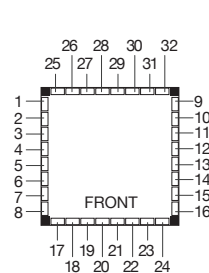

Select one box per category to specify your product.

SIZE:

Wheeled bin not included.

- 120L**
625W x 625D x 1200H mm
24 5/8" L x 24 5/8" W x 47 1/4" H
(Max. 72kg | 158lbs)
- 240L**
740W x 810D x 1340H mm
29 1/8" L x 31 7/8" W x 52 3/4" H
(Max. 97kg | 214lbs)

FRONT VIEW
Surface Fixed

FRONT VIEW
Surface Fixed with
Adjustable Feet

BOTTOM VIEW
240L

FRONT VIEW
Freestanding

FRONT VIEW
Freestanding with
Adjustable Feet

BATTEN MAP

Refer to numbers to specify multicolour battens.

TOP VIEW
120L

TOP VIEW
240L

An attractive enclosure for the common wheeled bin. Frame products are fabricated to order. Security key included.

Select one box per category to specify your product.

SIZE:

Wheeled bin not included.

- 120L**
625W x 1210D x 1200H mm
24 5/8" L x 47 5/8" W x 47 1/4" H
(Max. 122kg | 269lbs)
- 240L**
740W x 1420D x 1340H mm
29 1/8" L x 55 7/8" W x 52 3/4" H
(Max. 158kg | 348lbs)

ROOF:

- Curved
- Angled

FRAME: