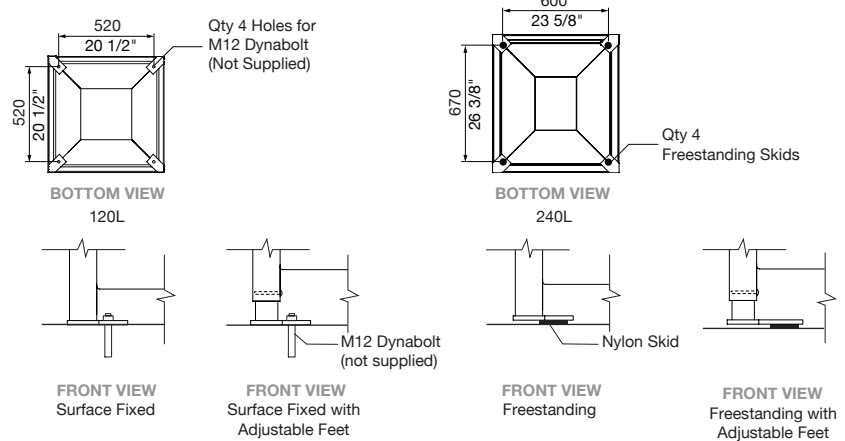

Quick links:

- streetfurniture.com/au/colour-chart/
- streetfurniture.com/au/warranty/

BODY

SIGNAGE

Etched Directly

Fixed Aluminium Plate

MOUNTING

BATTEN MAP