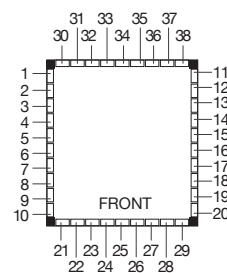

Select one box per category to specify your product.

SIZE:

Wheeled bin not included.

- 120L**
625W x 625D x 1200H mm
24 5/8" L x 24 5/8" W x 47 1/4" H
(Max. 72kg | 158lbs)
- 240L**
740W x 810D x 1340H mm
29 1/8" L x 31 7/8" W x 52 3/4" H
(Max. 97kg | 214lbs)

FRONT VIEW
Surface Fixed

FRONT VIEW
Surface Fixed with
Adjustable Feet

BOTTOM VIEW
240L

FRONT VIEW
Freestanding

FRONT VIEW
Freestanding with
Adjustable Feet

BATTEN MAP

Refer to numbers to specify multicolour battens.

TOP VIEW
120L

TOP VIEW
240L

An attractive enclosure for the common wheeled bin. Frame products are fabricated to order. Security key included.

Select one box per category to specify your product.

SIZE:

Wheeled bin not included.

- 120L**
625W x 1210D x 1200H mm
24 5/8" L x 47 5/8" W x 47 1/4" H
(Max. 122kg | 269lbs)
- 240L**
740W x 1420D x 1340H mm
29 1/8" L x 55 7/8" W x 52 3/4" H
(Max. 158kg | 348lbs)

ROOF:

- Curved
- Angled

FRAME: