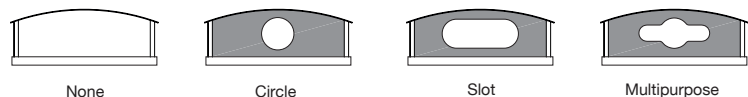

OPENING INSERT