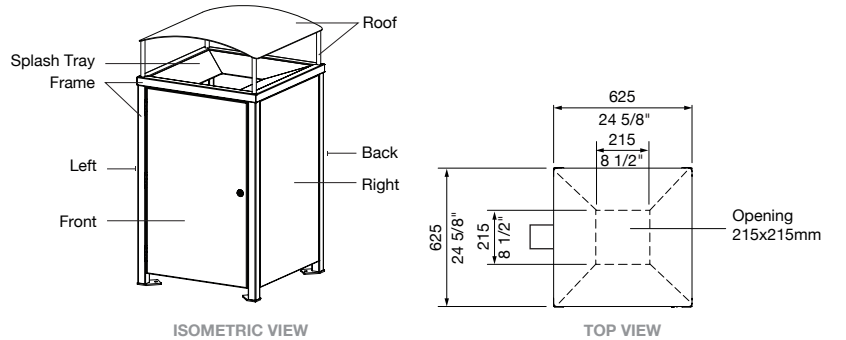

An attractive enclosure for the common wheeled bin. Frame products are fabricated to order. Security key included.

Select one box per category to specify your product.

SIZE:

Wheeled bin not included.

- ☐ **120L**
  625W x 625D x 1200H mm
  24 5/8" L x 24 5/8" W x 47 1/4" H
  (Max. 72kg | 158lbs)
- ☐ **240L**
  740W x 810D x 1340H mm
  29 1/8" L x 31 7/8" W x 52 3/4" H
  (Max. 97kg | 214lbs)

ROOF:

- ☐ Curved
- ☐ Angled

FRAME:

- ☐ Aluminium
  - ☐ Powder Coated [See Colour Chart](#)
- ☐ Stainless 304
  - ☐ No.4 Finish (Brushed)
  - ☐ Powder Coated [See Colour Chart](#)
- ☐ Stainless 316
  - ☐ No.4 Finish (Brushed)
  - ☐ Powder Coated [See Colour Chart](#)

SPLASH TRAY:

- ☐ Match Frame Colour
- ☐ Powder Coated [See Colour Chart](#)

OPENING INSERT:

[See Colour Chart](#)

- ☐ None (Standard)
- ☐ Circle
- ☐ Slot
- ☐ Multipurpose

LOCK:

- ☐ Slam Lock with Triangular Key (Standard)
- ☐ Slam Lock with Square Key
- ☐ Keyless Slam Lock

OPTIONAL EXTRAS:

Additional cost applies.

- ☐ Ash Box
- ☐ Dog Bag Dispenser