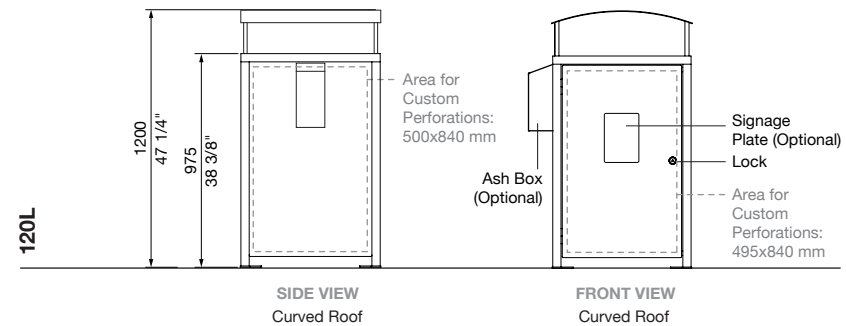

An attractive enclosure for the common wheeled bin. Frame products are fabricated to order. Security key included.

Select one box per category to specify your product.

SIZE:

Wheeled bin not included.

- ☐ **120L**
  625W x 625D x 1200H mm
  24 5/8" L x 24 5/8" W x 47 1/4" H
  (Max. 72kg | 158lbs)
- ☐ **240L**
  740W x 810D x 1340H mm
  29 1/8" L x 31 7/8" W x 52 3/4" H
  (Max. 97kg | 214lbs)

ROOF:

- ☐ Curved
- ☐ Angled

FRAME:

- ☐ Aluminium
  - ☐ Powder Coated [See Colour Chart](#)
- ☐ Stainless 304
  - ☐ No.4 Finish (Brushed)
  - ☐ Powder Coated [See Colour Chart](#)
- ☐ Stainless 316
  - ☐ No.4 Finish (Brushed)
  - ☐ Powder Coated [See Colour Chart](#)

SPLASH TRAY:

- ☐ Match Frame Colour
- ☐ Powder Coated [See Colour Chart](#)

OPENING INSERT:

[See Colour Chart](#)

- ☐ None (Standard)
- ☐ Circle
- ☐ Slot
- ☐ Multipurpose

LOCK:

- ☐ Slam Lock with Triangular Key (Standard)
- ☐ Slam Lock with Square Key
- ☐ Keyless Slam Lock

OPTIONAL EXTRAS:

Additional cost applies.

- ☐ Ash Box
- ☐ Dog Bag Dispenser