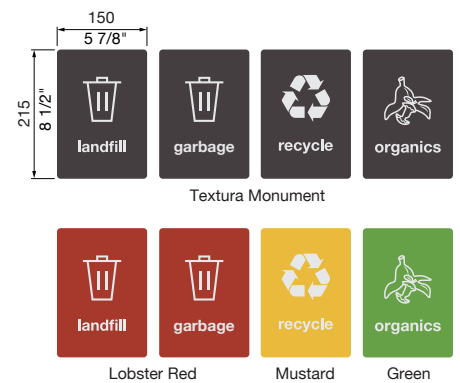

*Sourced from Australian PEFC managed forests. Hardwood needs re oiling every 3 months. For a wood look with low maintenance, choose Aluminium Woodgrain (also known as Wood Without Worry).

SIGNAGE:

- No Sign
- Etched Directly (Panelled Body Only)
 - Landfill
 - Garbage
 - Recycle
 - Organics
- Fixed Aluminium Plate (150x215mm)
 - Landfill
 - Garbage
 - Recycle
 - Organics
- Tailored, Specify _____

Quick links:

- streetfurniture.com/au/colour-chart/
- streetfurniture.com/au/warranty/

BODY

SIGNAGE

Etched Directly

Fixed Aluminium Plate

MOUNTING

BATTEN MAP

Refer to numbers to specify multicolour battens.