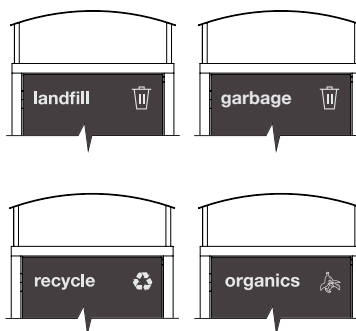

Quick links:

- streetfurniture.com/au/colour-chart/
- streetfurniture.com/au/warranty/

BODY

SIGNAGE

Etched Directly

Fixed Aluminium Plate

MOUNTING

BATTEN MAP

Refer to numbers to specify multicolour battens.