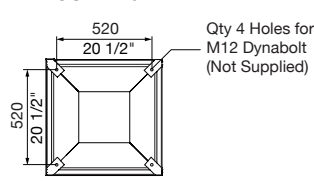

MOUNTING

BOTTOM VIEW
120L