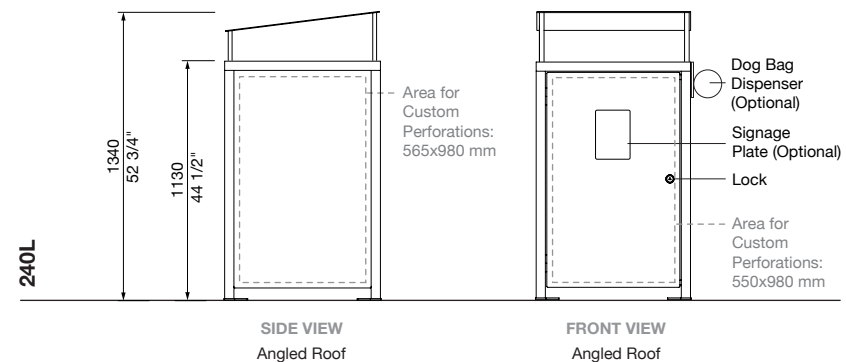

An attractive enclosure for the common wheeled bin. Frame products are fabricated to order. Security key included.

Select one box per category to specify your product.

SIZE:

Wheeled bin not included.

- ☐ **120L**
  625W x 625D x 1200H mm
  24 5/8" L x 24 5/8" W x 47 1/4" H
  (Max. 72kg | 158lbs)
- ☐ **240L**
  740W x 810D x 1340H mm
  29 1/8" L x 31 7/8" W x 52 3/4" H
  (Max. 97kg | 214lbs)

ROOF:

- ☐ Curved
- ☐ Angled

FRAME:

- ☐ Aluminium
  - ☐ Powder Coated [See Colour Chart](#)
- ☐ Stainless 304
  - ☐ No.4 Finish (Brushed)
  - ☐ Powder Coated [See Colour Chart](#)
- ☐ Stainless 316
  - ☐ No.4 Finish (Brushed)
  - ☐ Powder Coated [See Colour Chart](#)

SPLASH TRAY:

- ☐ Match Frame Colour
- ☐ Powder Coated [See Colour Chart](#)

OPENING INSERT:

[See Colour Chart](#)

- ☐ None (Standard)
- ☐ Circle
- ☐ Slot
- ☐ Multipurpose

LOCK:

- ☐ Slam Lock with Triangular Key (Standard)
- ☐ Slam Lock with Square Key
- ☐ Keyless Slam Lock

OPTIONAL EXTRAS:

Additional cost applies.

- ☐ Ash Box
- ☐ Dog Bag Dispenser