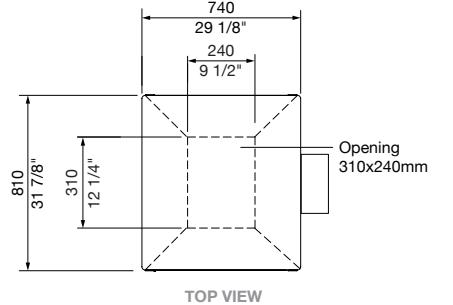

An attractive enclosure for the common wheeled bin. Frame products are fabricated to order. Security key included.

Select one box per category to specify your product.

SIZE:

Wheeled bin not included.

- ☐ **120L**
  625W x 625D x 1200H mm
  24 5/8" L x 24 5/8" W x 47 1/4" H
  (Max. 72kg | 158lbs)
- ☐ **240L**
  740W x 810D x 1340H mm
  29 1/8" L x 31 7/8" W x 52 3/4" H
  (Max. 97kg | 214lbs)

ROOF:

- ☐ Curved
- ☐ Angled

FRAME:

- ☐ Aluminium
  - ☐ Powder Coated [See Colour Chart](#)
- ☐ Stainless 304
  - ☐ No.4 Finish (Brushed)
  - ☐ Powder Coated [See Colour Chart](#)
- ☐ Stainless 316
  - ☐ No.4 Finish (Brushed)
  - ☐ Powder Coated [See Colour Chart](#)

SPLASH TRAY:

- ☐ Match Frame Colour
- ☐ Powder Coated [See Colour Chart](#)

OPENING INSERT:

[See Colour Chart](#)

- ☐ None (Standard)
- ☐ Circle
- ☐ Slot
- ☐ Multipurpose

LOCK:

- ☐ Slam Lock with Triangular Key (Standard)
- ☐ Slam Lock with Square Key
- ☐ Keyless Slam Lock

OPTIONAL EXTRAS:

Additional cost applies.

- ☐ Ash Box
- ☐ Dog Bag Dispenser