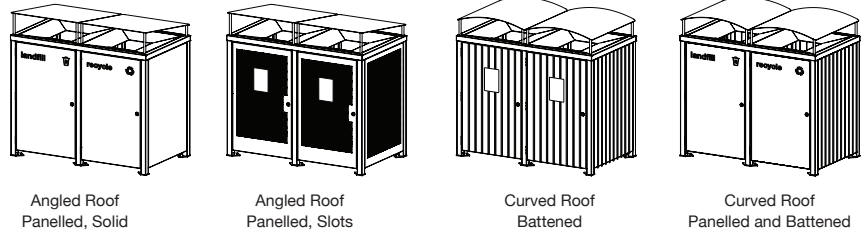

BODY:

Select for all four sides, or two sides (front/back and left/right) separately.

- ☐ Panelled Powder Coated [See Colour Chart](#)
  - ☐ Solid
  - ☐ Slots
  - ☐ Custom Perforations
- ☐ Panelled No. 4 Finish (Brushed)
  - ☐ Solid
  - ☐ Slots
  - ☐ Custom Perforations
- ☐ Battered
  - ☐ Aluminium Woodgrain [See Colour Chart](#)
  - ☐ Aluminium Powder Coated [See Colour Chart](#)
    - ☐ Single Colour
    - ☐ Multicolour
  - ☐ Aluminium Anodised
  - ☐ Eco-certified Hardwood Oiled*

*Sourced from Australian PEFC managed forests. Hardwood needs re oiling every 3 months. For a wood look with low maintenance, choose Aluminium Woodgrain (also known as Wood Without Worry).

SIGNAGE:

- ☐ No Sign
- ☐ Etched Directly (Panelled Body Only)
  - ☐ Landfill
  - ☐ Garbage
  - ☐ Recycle
  - ☐ Organics
- ☐ Fixed Aluminium Plate (150x215mm)
  - ☐ Landfill
  - ☐ Garbage
  - ☐ Recycle
  - ☐ Organics
- ☐ Tailored, Specify _____

MOUNTING:

- ☐ Surface Fixed
- ☐ Surface Fixed with Adjustable Feet
- ☐ Freestanding
- ☐ Freestanding with Adjustable Feet

Some options incur additional fees and lead time.

Need more information?

For a brochure, image gallery, CAD downloads, installation and maintenance guides, go to: streetfurniture.com/au/product/frame-bin/

Quick links:

- streetfurniture.com/au/colour-chart/
- streetfurniture.com/au/warranty/

BODY