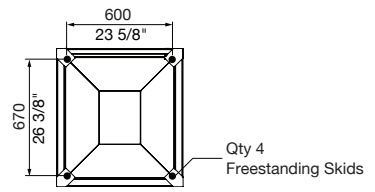

FRONT VIEW
Surface Fixed

FRONT VIEW
Surface Fixed with
Adjustable Feet

BOTTOM VIEW
240L

FRONT VIEW
Freestanding

FRONT VIEW
Freestanding with
Adjustable Feet

BATTEN MAP

Refer to numbers to specify multicolour battens.