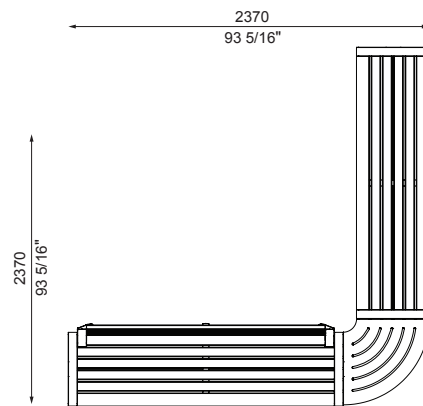

Lengths that exceed 2100mm or 82 1/4" will be delivered in parts for assembly on-site.

- | | | |
|--------------|--------------------------------|--------------------------|
| 1 : 1-seater | C180 : Connect with 180° Panel | S : Seat (with backrest) |
| 2 : 2-seater | C45 : Connect with 45° Panel | B : Bench (no backrest) |
| 3 : 3-seater | C90 : Connect with 90° Panel | R : Reversed |
| | | PM: PowerMe™ Table |

Connect 90 (continued)

□ 2B-C90-2S

□ 3B-C90-3S

□ 2SR-C90-2B

□ 3SR-C90-3B

□ 2B-C90-2SR

□ 3B-C90-3SR

PRE-CONFIGURATIONS: