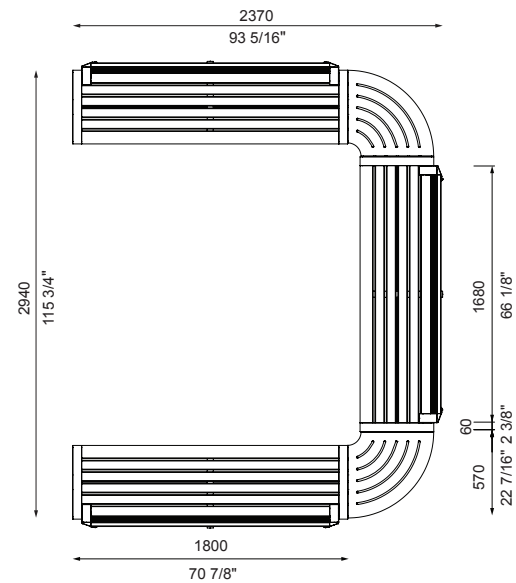

Lengths that exceed 2100mm or 82 1/4" will be delivered in parts for assembly on-site.

- | | | |
|--------------|--------------------------------|--------------------------|
| 1 : 1-seater | C180 : Connect with 180° Panel | S : Seat (with backrest) |
| 2 : 2-seater | C45 : Connect with 45° Panel | B : Bench (no backrest) |
| 3 : 3-seater | C90 : Connect with 90° Panel | R : Reversed |
| | | PM: PowerMe™ Table |

Connect 90 (continued)

□ 2B-C90-2B

□ 3B-C90-3B

Connect 90 U-shape

□ 2S-C90-2S-C90-2S

□ 3S-C90-3S-C90-3S

PRE-CONFIGURATIONS:

Lengths that exceed 2100mm or 82 1/4" will be delivered in parts for assembly on-site.

- | | | |
|--------------|--------------------------------|--------------------------|
| 1 : 1-seater | C180 : Connect with 180° Panel | S : Seat (with backrest) |
| 2 : 2-seater | C45 : Connect with 45° Panel | B : Bench (no backrest) |
| 3 : 3-seater | C90 : Connect with 90° Panel | R : Reversed |
| | | PM: PowerMe™ Table |