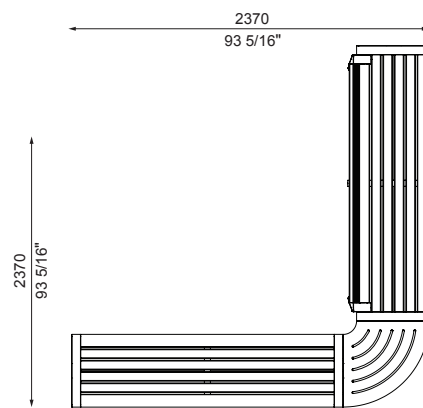

Lengths that exceed 2100mm or 82 1/4" will be delivered in parts for assembly on-site.

- | | | |
|--------------|--------------------------------|--------------------------|
| 1 : 1-seater | C180 : Connect with 180° Panel | S : Seat (with backrest) |
| 2 : 2-seater | C45 : Connect with 45° Panel | B : Bench (no backrest) |
| 3 : 3-seater | C90 : Connect with 90° Panel | R : Reversed |
| | | PM: PowerMe™ Table |

Connect 90 (continued)

□ 2B-C90-2S

□ 3B-C90-3S

□ 2SR-C90-2B

□ 3SR-C90-3B

□ 2B-C90-2SR

□ 3B-C90-3SR

PRE-CONFIGURATIONS: