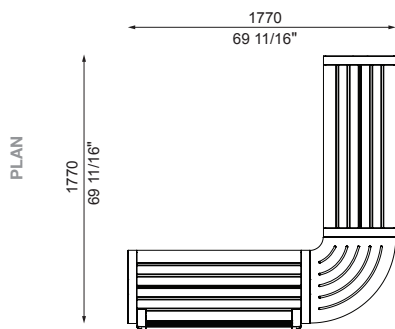

☐ 2S-C90-2B

☐ 3S-C90-3B