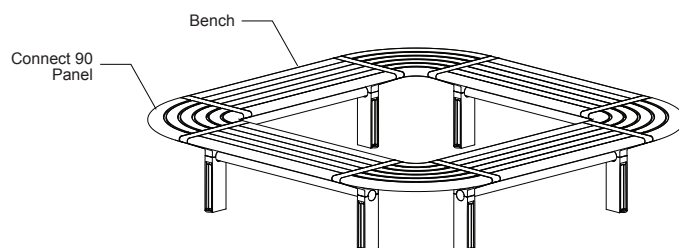

ARMS:

This seat is DDA-friendly when specified with arms.

- None
- 2 end arms, in same finish as frame
- Tailored

Some options incur additional fees and lead time.

CONNECT 45
3 x 2-seater, 2 x Connect 45, with Splay legs and arms
2S-C45-2S-C45-2S

CONNECT 45
2-seater reversed, 2-seater, 2-seater bench
2 x Connect 45, with Pedestal legs and arms
2SR-PM-C45-2B-C45-PM-2S

CONNECT 90
4 x 2-seater bench, Connect 90, with Pedestal legs
SQUARE 2B-C90

PRE-CONFIGURATIONS: