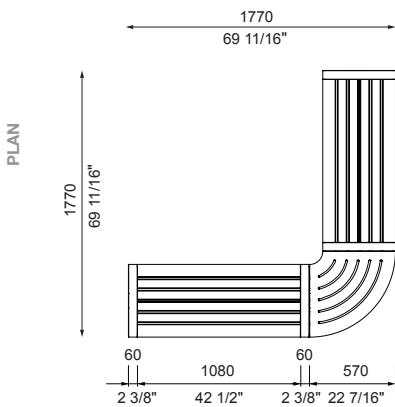

PRE-CONFIGURATIONS:

Lengths that exceed 2100mm or 82 1/4" will be delivered in parts for assembly on-site.

1 : 1-seater	C180 : Connect with 180° Panel	S : Seat (with backrest)
2 : 2-seater	C45 : Connect with 45° Panel	B : Bench (no backrest)
3 : 3-seater	C90 : Connect with 90° Panel	R : Reversed
		PM: PowerMe™ Table

Connect 90 (continued)

□ 2B-C90-2B