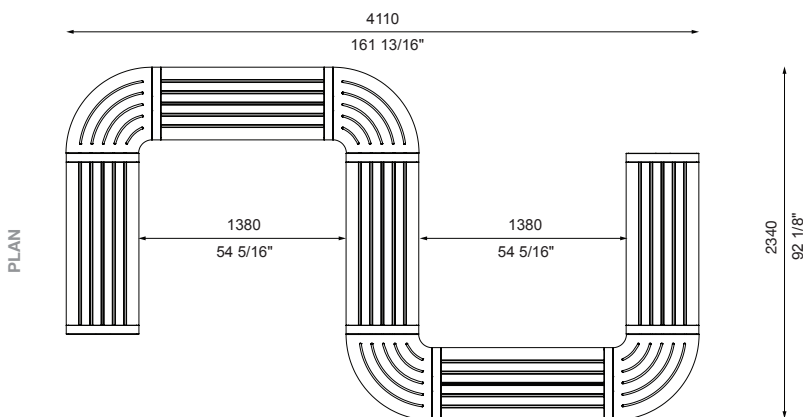

Pre-configured (continued)

□ OCTAGON 2B-C45

PRE-CONFIGURATIONS:

Lengths that exceed 2100mm or 82 1/4" will be delivered in parts for assembly on-site.

- | | | |
|--------------|--------------------------------|--------------------------|
| 1 : 1-seater | C180 : Connect with 180° Panel | S : Seat (with backrest) |
| 2 : 2-seater | C45 : Connect with 45° Panel | B : Bench (no backrest) |
| 3 : 3-seater | C90 : Connect with 90° Panel | R : Reversed |
| | | PM: PowerMe™ Table |

Pre-configured

- 2S-PM-C90-2B-PM-2SR-C90-PM-2B

- 2SR-PM-C45-2B-C45-PM-2S

- 2B-C90-2B-C90-2B-C90-2B-C90-2B

Need more information?

For a brochure, image gallery, CAD downloads, installation and maintenance guides, go to: streetfurniture.com/au/product/aria-curved/

Quick links:

- streetfurniture.com/au/colour-chart/
- streetfurniture.com/au/warranty/
- streetfurniture.com/au/parts-promise/

ARIA MODULES

CONFIGURATION EXAMPLES:

Lengths that exceed 2100mm or 82 1/4" will be delivered in parts for assembly on-site.