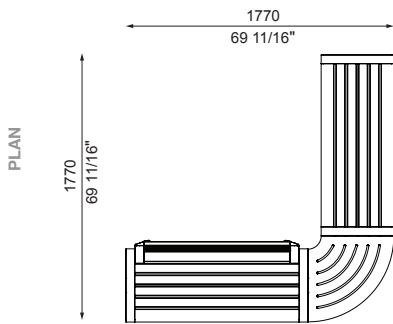

Lengths that exceed 2100mm or 82 1/4" will be delivered in parts for assembly on-site.

- | | | |
|--------------|--------------------------------|--------------------------|
| 1 : 1-seater | C180 : Connect with 180° Panel | S : Seat (with backrest) |
| 2 : 2-seater | C45 : Connect with 45° Panel | B : Bench (no backrest) |
| 3 : 3-seater | C90 : Connect with 90° Panel | R : Reversed |
| | | PM: PowerMe™ Table |

Connect 90 (continued)

□ 2B-C90-2S

□ 3B-C90-3S

□ 2SR-C90-2B

□ 3SR-C90-3B

□ 2B-C90-2SR

□ 3B-C90-3SR

PRE-CONFIGURATIONS: