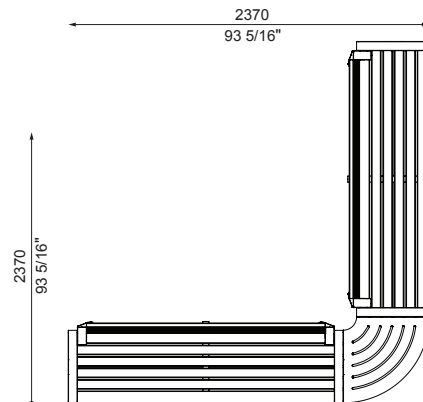

Connect 45 (continued)

□ 2SR-C45-2SR-C45-2SR

□ 3SR-C45-3SR-C45-3SR

PRE-CONFIGURATIONS:

Lengths that exceed 2100mm or 82 1/4" will be delivered in parts for assembly on-site.

- | | | |
|--------------|--------------------------------|--------------------------|
| 1 : 1-seater | C180 : Connect with 180° Panel | S : Seat (with backrest) |
| 2 : 2-seater | C45 : Connect with 45° Panel | B : Bench (no backrest) |
| 3 : 3-seater | C90 : Connect with 90° Panel | R : Reversed |
| | | PM: PowerMe™ Table |

Connect 90

2S-C90-2S

3S-C90-3S

2SR-C90-2SR

3SR-C90-3SR

2S-C90-2B

3S-C90-3B

PRE-CONFIGURATIONS:

Lengths that exceed 2100mm or 82 1/4" will be delivered in parts for assembly on-site.

- | | | |
|--------------|--------------------------------|--------------------------|
| 1 : 1-seater | C180 : Connect with 180° Panel | S : Seat (with backrest) |
| 2 : 2-seater | C45 : Connect with 45° Panel | B : Bench (no backrest) |
| 3 : 3-seater | C90 : Connect with 90° Panel | R : Reversed |
| | | PM: PowerMe™ Table |