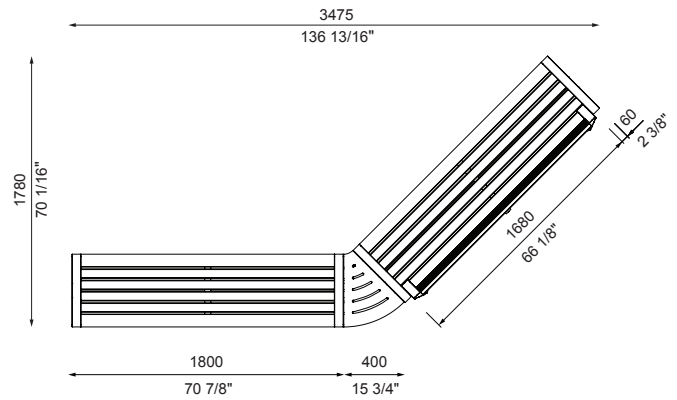

□ 3B-C45-3S