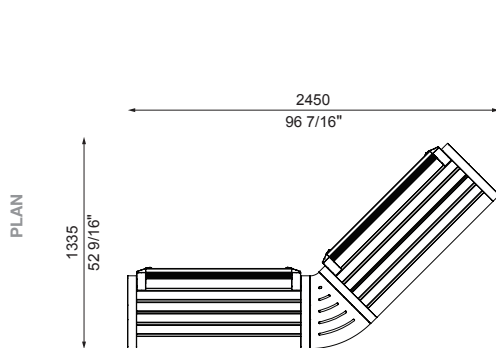

☐ 2SR-C45-2SR

☐ 3SR-C45-3SR