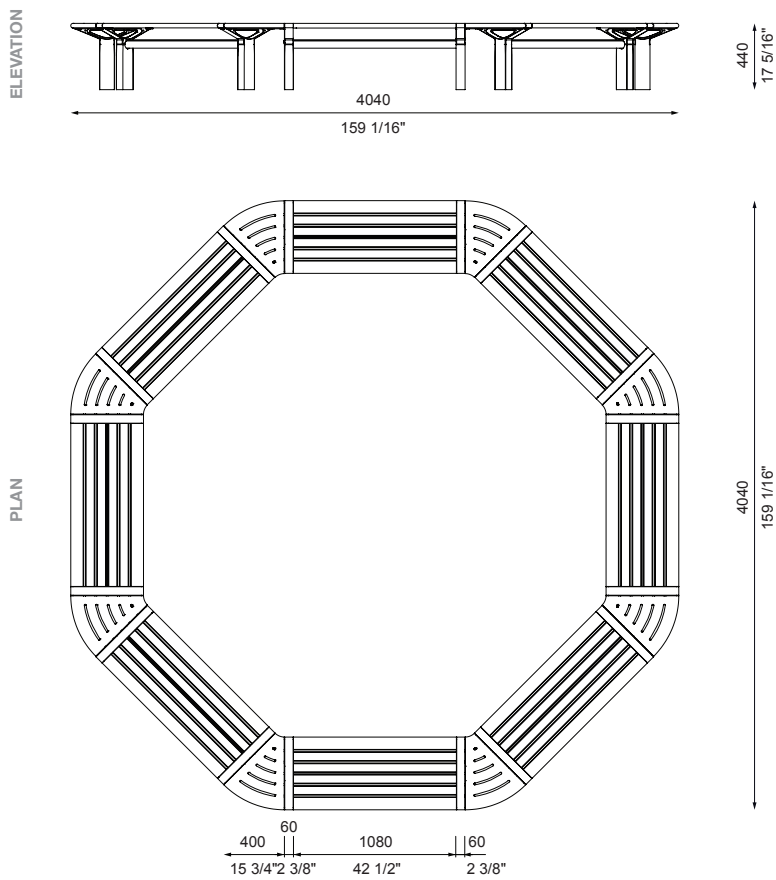

Pre-configured

□ SQUARE 2SR-C90

□ SQUARE 3SR-C90

PRE-CONFIGURATIONS:

Lengths that exceed 2100mm or 82 1/4" will be delivered in parts for assembly on-site.

- | | | |
|--------------|--------------------------------|--------------------------|
| 1 : 1-seater | C180 : Connect with 180° Panel | S : Seat (with backrest) |
| 2 : 2-seater | C45 : Connect with 45° Panel | B : Bench (no backrest) |
| 3 : 3-seater | C90 : Connect with 90° Panel | R : Reversed |
| | | PM: PowerMe™ Table |

Pre-configured (continued)

□ SQUARE 2B-C90

□ SQUARE 3B-C90

PRE-CONFIGURATIONS:

Lengths that exceed 2100mm or 82 1/4" will be delivered in parts for assembly on-site.

- | | | |
|--------------|--------------------------------|--------------------------|
| 1 : 1-seater | C180 : Connect with 180° Panel | S : Seat (with backrest) |
| 2 : 2-seater | C45 : Connect with 45° Panel | B : Bench (no backrest) |
| 3 : 3-seater | C90 : Connect with 90° Panel | R : Reversed |
| | | PM: PowerMe™ Table |

Pre-configured (continued)

□ RING TYPE A

□ RING TYPE B

PRE-CONFIGURATIONS:

Lengths that exceed 2100mm or 82 1/4" will be delivered in parts for assembly on-site.

- | | | |
|--------------|--------------------------------|--------------------------|
| 1 : 1-seater | C180 : Connect with 180° Panel | S : Seat (with backrest) |
| 2 : 2-seater | C45 : Connect with 45° Panel | B : Bench (no backrest) |
| 3 : 3-seater | C90 : Connect with 90° Panel | R : Reversed |
| | | PM: PowerMe™ Table |

Pre-configured (continued)

□ OCTAGON 2B-C45

PRE-CONFIGURATIONS:

Lengths that exceed 2100mm or 82 1/4" will be delivered in parts for assembly on-site.

- | | | |
|--------------|--------------------------------|--------------------------|
| 1 : 1-seater | C180 : Connect with 180° Panel | S : Seat (with backrest) |
| 2 : 2-seater | C45 : Connect with 45° Panel | B : Bench (no backrest) |
| 3 : 3-seater | C90 : Connect with 90° Panel | R : Reversed |
| | | PM: PowerMe™ Table |