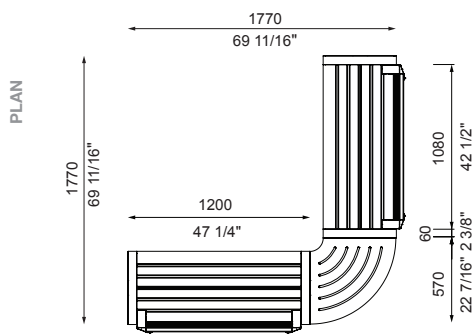

PRE-CONFIGURATIONS:

Lengths that exceed 2100mm or 82 1/4" will be delivered in parts for assembly on-site.

1 : 1-seater	C180 : Connect with 180° Panel	S : Seat (with backrest)
2 : 2-seater	C45 : Connect with 45° Panel	B : Bench (no backrest)
3 : 3-seater	C90 : Connect with 90° Panel	R : Reversed
		PM: PowerMe™ Table

Connect 90

☐ 2S-C90-2S

☐ 3S-C90-3S