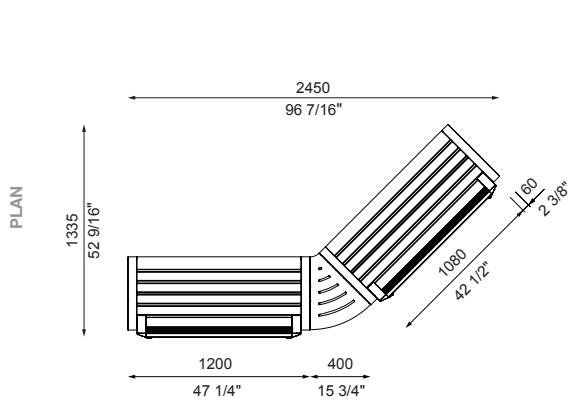

PRE-CONFIGURATIONS:

Lengths that exceed 2100mm or 82 1/4" will be delivered in parts for assembly on-site.

1 : 1-seater	C180 : Connect with 180° Panel	S : Seat (with backrest)
2 : 2-seater	C45 : Connect with 45° Panel	B : Bench (no backrest)
3 : 3-seater	C90 : Connect with 90° Panel	R : Reversed
		PM: PowerMe™ Table

Connect 45

☐ 2S-C45-2S

☐ 3S-C45-3S