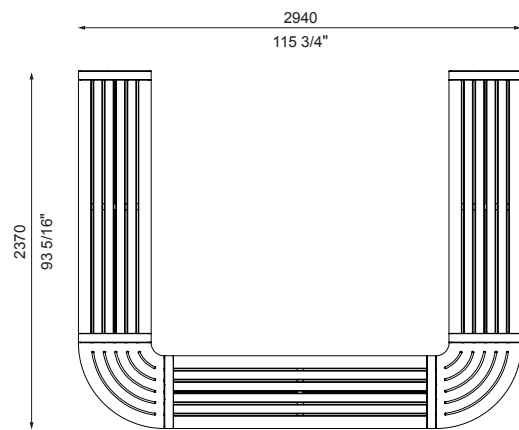

- | | | |
|--------------|--------------------------------|--------------------------|
| 1 : 1-seater | C180 : Connect with 180° Panel | S : Seat (with backrest) |
| 2 : 2-seater | C45 : Connect with 45° Panel | B : Bench (no backrest) |
| 3 : 3-seater | C90 : Connect with 90° Panel | R : Reversed |
| | | PM: PowerMe™ Table |

Connect 90 U-shape (continued)

□ 2SR-C90-2SR-C90-2SR

□ 3SR-C90-3SR-C90-3SR

□ 2B-C90-2B-C90-2B

□ 3B-C90-3B-C90-3B

PRE-CONFIGURATIONS:

Lengths that exceed 2100mm or 82 1/4" will be delivered in parts for assembly on-site.