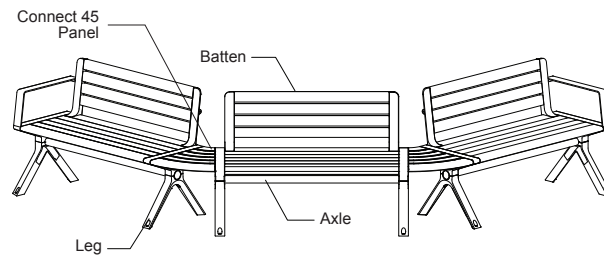

ARMS:

This seat is DDA-friendly when specified with arms.

- None
- 2 end arms, in same finish as frame
- Tailored

Some options incur additional fees and lead time.

CONNECT 45
3 x 2-seater, 2 x Connect 45, with Splay legs and arms
2S-C45-2S-C45-2S