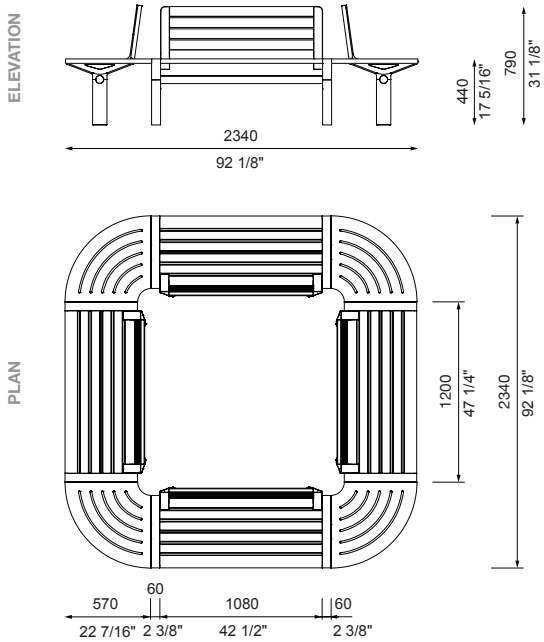

- | | | |
|--------------|--------------------------------|--------------------------|
| 1 : 1-seater | C180 : Connect with 180° Panel | S : Seat (with backrest) |
| 2 : 2-seater | C45 : Connect with 45° Panel | B : Bench (no backrest) |
| 3 : 3-seater | C90 : Connect with 90° Panel | R : Reversed |
| | | PM: PowerMe™ Table |

Connect 90 U-shape (continued)

□ 2SR-C90-2SR-C90-2SR

□ 3SR-C90-3SR-C90-3SR

□ 2B-C90-2B-C90-2B

□ 3B-C90-3B-C90-3B

PRE-CONFIGURATIONS:

Lengths that exceed 2100mm or 82 1/4" will be delivered in parts for assembly on-site.

Pre-configured

□ SQUARE 2SR-C90

□ SQUARE 3SR-C90

PRE-CONFIGURATIONS:

Lengths that exceed 2100mm or 82 1/4" will be delivered in parts for assembly on-site.

- | | | |
|--------------|--------------------------------|--------------------------|
| 1 : 1-seater | C180 : Connect with 180° Panel | S : Seat (with backrest) |
| 2 : 2-seater | C45 : Connect with 45° Panel | B : Bench (no backrest) |
| 3 : 3-seater | C90 : Connect with 90° Panel | R : Reversed |
| | | PM: PowerMe™ Table |