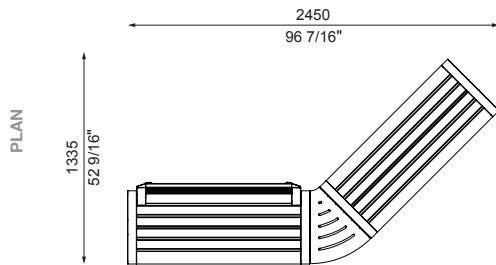

□ 2SR-C45-2B