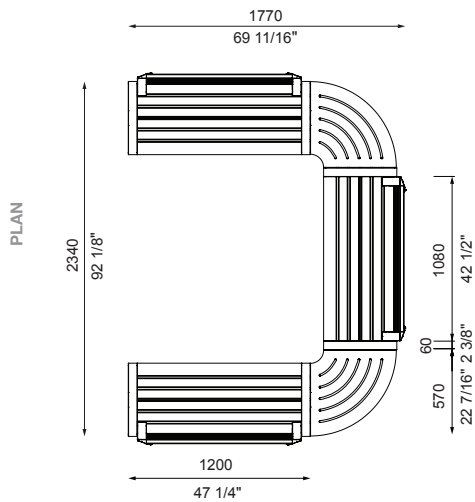

Lengths that exceed 2100mm or 82 1/4" will be delivered in parts for assembly on-site.

- | | | |
|--------------|--------------------------------|--------------------------|
| 1 : 1-seater | C180 : Connect with 180° Panel | S : Seat (with backrest) |
| 2 : 2-seater | C45 : Connect with 45° Panel | B : Bench (no backrest) |
| 3 : 3-seater | C90 : Connect with 90° Panel | R : Reversed |
| | | PM: PowerMe™ Table |

Connect 90 (continued)

□ 2B-C90-2B

□ 3B-C90-3B

Connect 90 U-shape

□ 2S-C90-2S-C90-2S

□ 3S-C90-3S-C90-3S

PRE-CONFIGURATIONS:

Lengths that exceed 2100mm or 82 1/4" will be delivered in parts for assembly on-site.

- | | | |
|--------------|--------------------------------|--------------------------|
| 1 : 1-seater | C180 : Connect with 180° Panel | S : Seat (with backrest) |
| 2 : 2-seater | C45 : Connect with 45° Panel | B : Bench (no backrest) |
| 3 : 3-seater | C90 : Connect with 90° Panel | R : Reversed |
| | | PM: PowerMe™ Table |