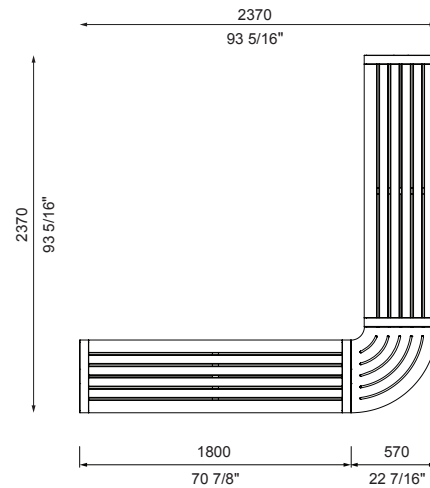

□ 3B-C90-3B