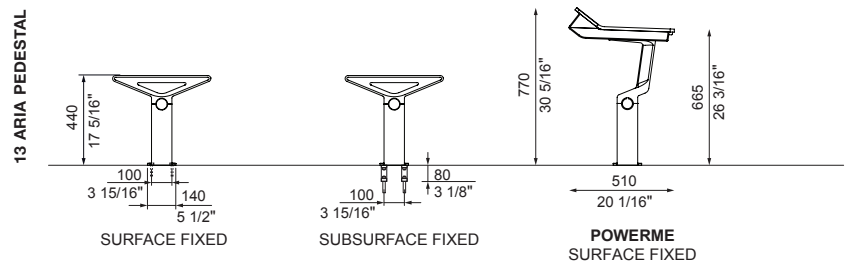

This contemporary furniture suite is more than just a family of products. It's a system. Orient the view with subtle curves. Add arms and backrests where needed.

MCODE:
CMA

DIMENSIONS:
535mm W x 790mm H x various lengths
21 1/16" W x 31 1/8" H x various lengths

Select one box per category to specify your product.

LEGS AND MOUNTING:

Legs may require basic assembly on-site.

- ☐ 12 Aria Splay
  - ☐ Surface Fixed
  - ☐ Subsurface Fixed
  - ☐ Freestanding
- ☐ 13 Aria Pedestal
  - ☐ Surface Fixed
  - ☐ Subsurface Fixed

FRAME AND PANEL COLOUR:

- ☐ Sable Brilliance (medium grey)
- ☐ Sable Bass (dark grey)
- ☐ Sable Core Ten
- ☐ Textura
  - ☐ Ironstone
  - ☐ Deep Ocean
  - ☐ Jasper
  - ☐ Woodland Grey
  - ☐ Dark Bronze
  - ☐ Monument
  - ☐ Night Sky (black)
- ☐ Other (see colour chart)

BATTEN:

Street Furniture Australia uses sustainable timber from certified managed forests. Timber requires oiling every three months.

- ☐ Eco-certified Jarrah Hardwood, Oiled (PEFC)
- ☐ Aluminium Anodised
- ☐ Aluminium Powder Coated (see colour chart)
- ☐ Woodgrain
  - ☐ Bush Cherry
  - ☐ Spotted Gum
  - ☐ Beach Oak (Grey)
- ☐ Tailored

ARMS:

This seat is DDA-friendly when specified with arms.

- ☐ None
- ☐ 2 end arms, in same finish as frame
- ☐ Tailored

Some options incur additional fees and lead time.

CONNECT 45
3 x 2-seater, 2 x Connect 45, with Splay legs and arms
2S-C45-2S-C45-2S