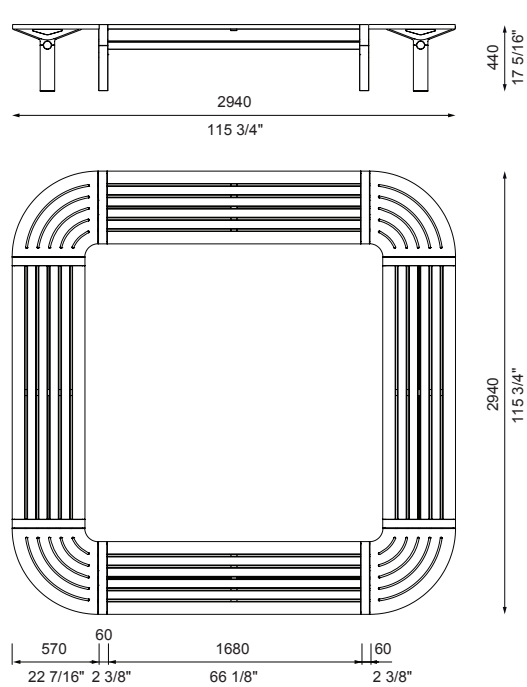

Connect 90 U-shape (continued)

□ 2SR-C90-2SR-C90-2SR

□ 3SR-C90-3SR-C90-3SR

□ 2B-C90-2B-C90-2B

□ 3B-C90-3B-C90-3B

PRE-CONFIGURATIONS:

Lengths that exceed 2100mm or 82 1/4" will be delivered in parts for assembly on-site.

- | | | |
|--------------|--------------------------------|--------------------------|
| 1 : 1-seater | C180 : Connect with 180° Panel | S : Seat (with backrest) |
| 2 : 2-seater | C45 : Connect with 45° Panel | B : Bench (no backrest) |
| 3 : 3-seater | C90 : Connect with 90° Panel | R : Reversed |
| | | PM: PowerMe™ Table |

Pre-configured

□ SQUARE 2SR-C90

□ SQUARE 3SR-C90

PRE-CONFIGURATIONS:

Lengths that exceed 2100mm or 82 1/4" will be delivered in parts for assembly on-site.

- | | | |
|--------------|--------------------------------|--------------------------|
| 1 : 1-seater | C180 : Connect with 180° Panel | S : Seat (with backrest) |
| 2 : 2-seater | C45 : Connect with 45° Panel | B : Bench (no backrest) |
| 3 : 3-seater | C90 : Connect with 90° Panel | R : Reversed |
| | | PM: PowerMe™ Table |

Pre-configured (continued)

□ SQUARE 2B-C90

□ SQUARE 3B-C90

PRE-CONFIGURATIONS:

Lengths that exceed 2100mm or 82 1/4" will be delivered in parts for assembly on-site.

- | | | |
|--------------|--------------------------------|--------------------------|
| 1 : 1-seater | C180 : Connect with 180° Panel | S : Seat (with backrest) |
| 2 : 2-seater | C45 : Connect with 45° Panel | B : Bench (no backrest) |
| 3 : 3-seater | C90 : Connect with 90° Panel | R : Reversed |
| | | PM: PowerMe™ Table |