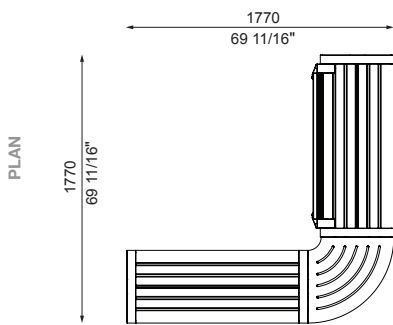

Lengths that exceed 2100mm or 82 1/4" will be delivered in parts for assembly on-site.

- | | | |
|--------------|--------------------------------|--------------------------|
| 1 : 1-seater | C180 : Connect with 180° Panel | S : Seat (with backrest) |
| 2 : 2-seater | C45 : Connect with 45° Panel | B : Bench (no backrest) |
| 3 : 3-seater | C90 : Connect with 90° Panel | R : Reversed |
| | | PM: PowerMe™ Table |

Connect 90 (continued)

□ 2B-C90-2S

□ 3B-C90-3S

□ 2SR-C90-2B

□ 3SR-C90-3B

□ 2B-C90-2SR

□ 3B-C90-3SR

PRE-CONFIGURATIONS: