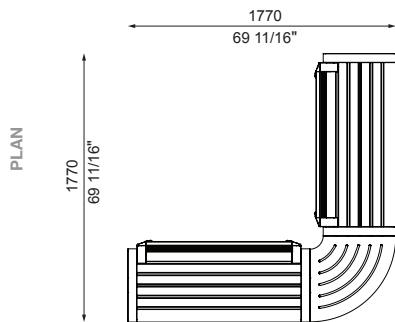

Connect 45 (continued)

□ 2SR-C45-2SR-C45-2SR

□ 3SR-C45-3SR-C45-3SR

PRE-CONFIGURATIONS:

Lengths that exceed 2100mm or 82 1/4" will be delivered in parts for assembly on-site.

- | | | |
|--------------|--------------------------------|--------------------------|
| 1 : 1-seater | C180 : Connect with 180° Panel | S : Seat (with backrest) |
| 2 : 2-seater | C45 : Connect with 45° Panel | B : Bench (no backrest) |
| 3 : 3-seater | C90 : Connect with 90° Panel | R : Reversed |
| | | PM: PowerMe™ Table |

Connect 90

2S-C90-2S

3S-C90-3S

2SR-C90-2SR

3SR-C90-3SR

2S-C90-2B

3S-C90-3B

PRE-CONFIGURATIONS:

Lengths that exceed 2100mm or 82 1/4" will be delivered in parts for assembly on-site.

- | | | |
|--------------|--------------------------------|--------------------------|
| 1 : 1-seater | C180 : Connect with 180° Panel | S : Seat (with backrest) |
| 2 : 2-seater | C45 : Connect with 45° Panel | B : Bench (no backrest) |
| 3 : 3-seater | C90 : Connect with 90° Panel | R : Reversed |
| | | PM: PowerMe™ Table |