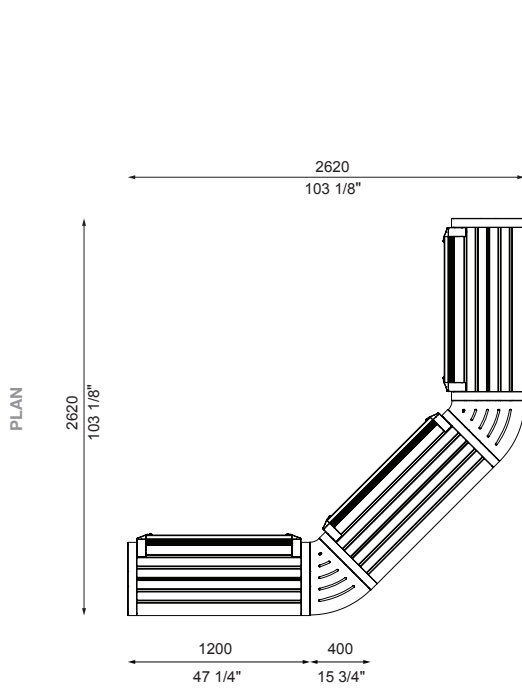

Lengths that exceed 2100mm or 82 1/4" will be delivered in parts for assembly on-site.

- | | | |
|--------------|--------------------------------|--------------------------|
| 1 : 1-seater | C180 : Connect with 180° Panel | S : Seat (with backrest) |
| 2 : 2-seater | C45 : Connect with 45° Panel | B : Bench (no backrest) |
| 3 : 3-seater | C90 : Connect with 90° Panel | R : Reversed |
| | | PM: PowerMe™ Table |

Connect 45 (continued)

2B-C45-2B

3B-C45-3B

2B-C45-2B-C45-2B

3B-C45-3B-C45-3B

PRE-CONFIGURATIONS:

Lengths that exceed 2100mm or 82 1/4" will be delivered in parts for assembly on-site.

- | | | |
|--------------|--------------------------------|--------------------------|
| 1 : 1-seater | C180 : Connect with 180° Panel | S : Seat (with backrest) |
| 2 : 2-seater | C45 : Connect with 45° Panel | B : Bench (no backrest) |
| 3 : 3-seater | C90 : Connect with 90° Panel | R : Reversed |
| | | PM: PowerMe™ Table |

Connect 45 (continued)

□ 2S-C45-2S-C45-2S

□ 3S-C45-3S-C45-3S

PRE-CONFIGURATIONS:

Lengths that exceed 2100mm or 82 1/4" will be delivered in parts for assembly on-site.

- | | | |
|--------------|--------------------------------|--------------------------|
| 1 : 1-seater | C180 : Connect with 180° Panel | S : Seat (with backrest) |
| 2 : 2-seater | C45 : Connect with 45° Panel | B : Bench (no backrest) |
| 3 : 3-seater | C90 : Connect with 90° Panel | R : Reversed |
| | | PM: PowerMe™ Table |

Connect 45 (continued)

□ 2SR-C45-2SR-C45-2SR

□ 3SR-C45-3SR-C45-3SR

PRE-CONFIGURATIONS:

Lengths that exceed 2100mm or 82 1/4" will be delivered in parts for assembly on-site.

- | | | |
|--------------|--------------------------------|--------------------------|
| 1 : 1-seater | C180 : Connect with 180° Panel | S : Seat (with backrest) |
| 2 : 2-seater | C45 : Connect with 45° Panel | B : Bench (no backrest) |
| 3 : 3-seater | C90 : Connect with 90° Panel | R : Reversed |
| | | PM: PowerMe™ Table |