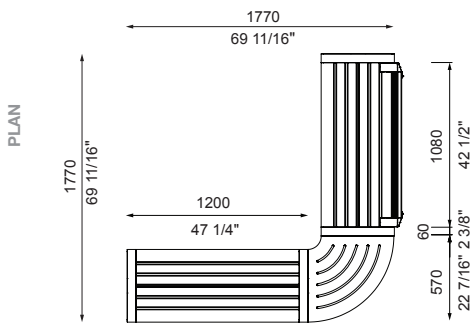

□ 2SR-C90-2B

PRE-CONFIGURATIONS:

Lengths that exceed 2100mm or 82 1/4" will be delivered in parts for assembly on-site.

1 : 1-seater	C180 : Connect with 180° Panel	S : Seat (with backrest)
2 : 2-seater	C45 : Connect with 45° Panel	B : Bench (no backrest)
3 : 3-seater	C90 : Connect with 90° Panel	R : Reversed
		PM: PowerMe™ Table

Connect 90 (continued)

□ 2B-C90-2S