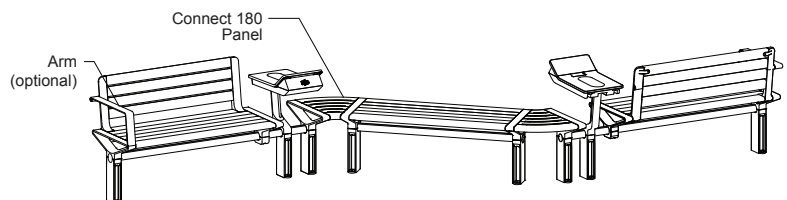

ARMS:

This seat is DDA-friendly when specified with arms.

- None
- 2 end arms, in same finish as frame
- Tailored

Some options incur additional fees and lead time.

CONNECT 45
3 x 2-seater, 2 x Connect 45, with Splay legs and arms
2S-C45-2S-C45-2S

CONNECT 45
2-seater reversed, 2-seater, 2-seater bench
2 x Connect 45, with Pedestal legs and arms
2SR-PM-C45-2B-C45-PM-2S

CONNECT 90
4 x 2-seater bench, Connect 90, with Pedestal legs
SQUARE 2B-C90

PRE-CONFIGURATIONS:

Lengths that exceed 2100mm or 82 1/4" will be delivered in parts for assembly on-site.

- | | | |
|--------------|--------------------------------|--------------------------|
| 1 : 1-seater | C180 : Connect with 180° Panel | S : Seat (with backrest) |
| 2 : 2-seater | C45 : Connect with 45° Panel | B : Bench (no backrest) |
| 3 : 3-seater | C90 : Connect with 90° Panel | R : Reversed |
| | | PM: PowerMe™ Table |