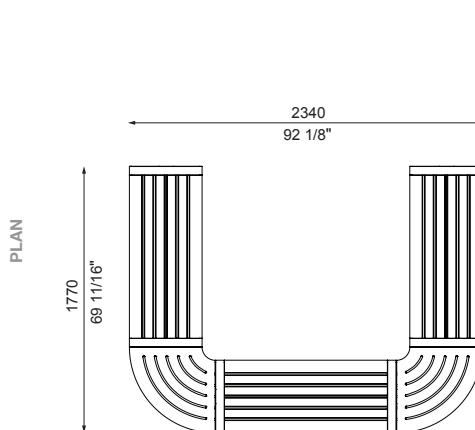

- | | | |
|--------------|--------------------------------|--------------------------|
| 1 : 1-seater | C180 : Connect with 180° Panel | S : Seat (with backrest) |
| 2 : 2-seater | C45 : Connect with 45° Panel | B : Bench (no backrest) |
| 3 : 3-seater | C90 : Connect with 90° Panel | R : Reversed |
| | | PM: PowerMe™ Table |

Connect 90 U-shape (continued)

□ 2SR-C90-2SR-C90-2SR

□ 3SR-C90-3SR-C90-3SR

□ 2B-C90-2B-C90-2B

□ 3B-C90-3B-C90-3B

PRE-CONFIGURATIONS:

Lengths that exceed 2100mm or 82 1/4" will be delivered in parts for assembly on-site.

Pre-configured

□ SQUARE 2SR-C90

□ SQUARE 3SR-C90

PRE-CONFIGURATIONS:

Lengths that exceed 2100mm or 82 1/4" will be delivered in parts for assembly on-site.

- | | | |
|--------------|--------------------------------|--------------------------|
| 1 : 1-seater | C180 : Connect with 180° Panel | S : Seat (with backrest) |
| 2 : 2-seater | C45 : Connect with 45° Panel | B : Bench (no backrest) |
| 3 : 3-seater | C90 : Connect with 90° Panel | R : Reversed |
| | | PM: PowerMe™ Table |