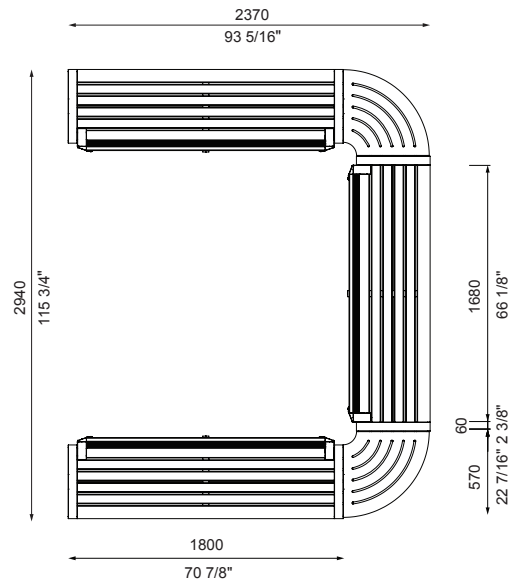

PRE-CONFIGURATIONS:

Lengths that exceed 2100mm or 82 1/4" will be delivered in parts for assembly on-site.

1 : 1-seater	C180 : Connect with 180° Panel	S : Seat (with backrest)
2 : 2-seater	C45 : Connect with 45° Panel	B : Bench (no backrest)
3 : 3-seater	C90 : Connect with 90° Panel	R : Reversed
		PM: PowerMe™ Table

Connect 90 U-shape (continued)

□ 2SR-C90-2SR-C90-2SR

□ 3SR-C90-3SR-C90-3SR