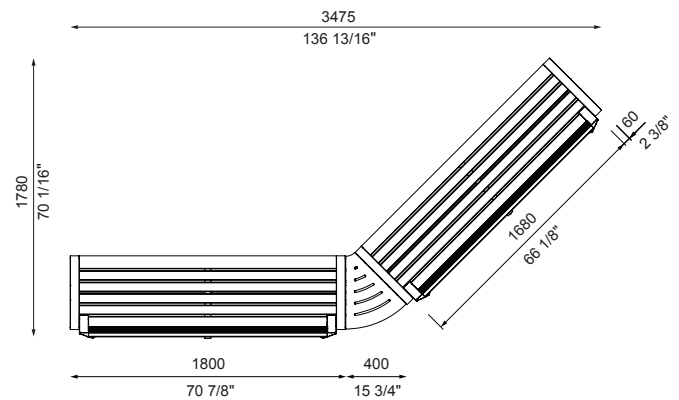

PRE-CONFIGURATIONS:

Lengths that exceed 2100mm or 82 1/4" will be delivered in parts for assembly on-site.

1 : 1-seater	C180 : Connect with 180° Panel	S : Seat (with backrest)
2 : 2-seater	C45 : Connect with 45° Panel	B : Bench (no backrest)
3 : 3-seater	C90 : Connect with 90° Panel	R : Reversed
		PM: PowerMe™ Table

Connect 45

☐ 2S-C45-2S

☐ 3S-C45-3S