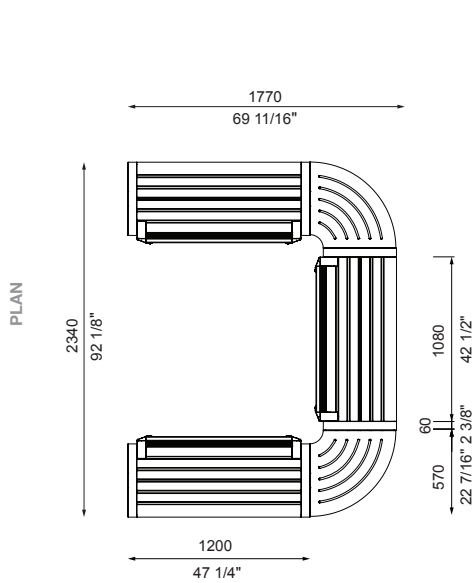

PRE-CONFIGURATIONS:

Lengths that exceed 2100mm or 82 1/4" will be delivered in parts for assembly on-site.

1 : 1-seater	C180 : Connect with 180° Panel	S : Seat (with backrest)
2 : 2-seater	C45 : Connect with 45° Panel	B : Bench (no backrest)
3 : 3-seater	C90 : Connect with 90° Panel	R : Reversed
		PM: PowerMe™ Table

Connect 90 U-shape (continued)

□ 2SR-C90-2SR-C90-2SR

□ 3SR-C90-3SR-C90-3SR