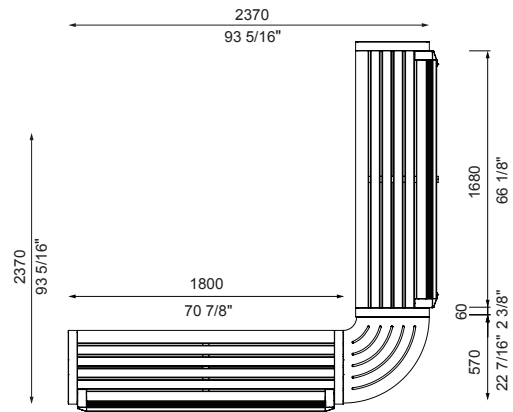

PRE-CONFIGURATIONS:

Lengths that exceed 2100mm or 82 1/4" will be delivered in parts for assembly on-site.

1 : 1-seater	C180 : Connect with 180° Panel	S : Seat (with backrest)
2 : 2-seater	C45 : Connect with 45° Panel	B : Bench (no backrest)
3 : 3-seater	C90 : Connect with 90° Panel	R : Reversed
		PM: PowerMe™ Table

Connect 90

☐ 2S-C90-2S

☐ 3S-C90-3S