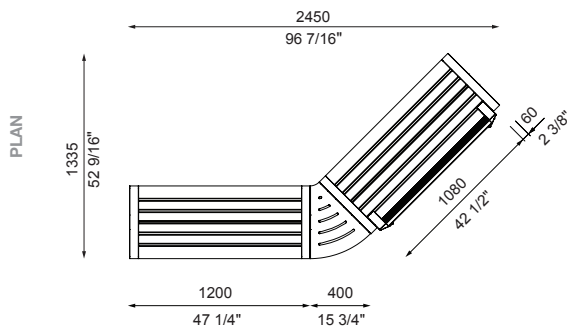

PRE-CONFIGURATIONS:

Lengths that exceed 2100mm or 82 1/4" will be delivered in parts for assembly on-site.

1 : 1-seater	C180 : Connect with 180° Panel	S : Seat (with backrest)
2 : 2-seater	C45 : Connect with 45° Panel	B : Bench (no backrest)
3 : 3-seater	C90 : Connect with 90° Panel	R : Reversed
		PM: PowerMe™ Table

Connect 45 (continued)

□ 2B-C45-2S