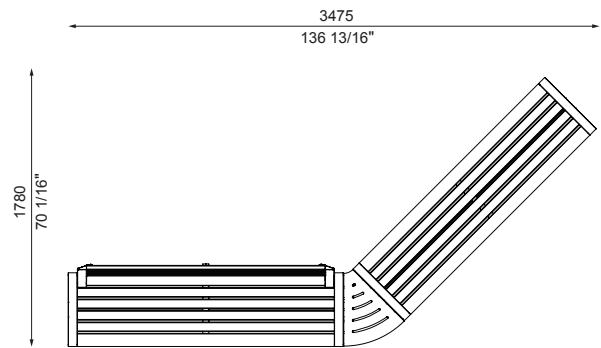

□ 3SR-C45-3B