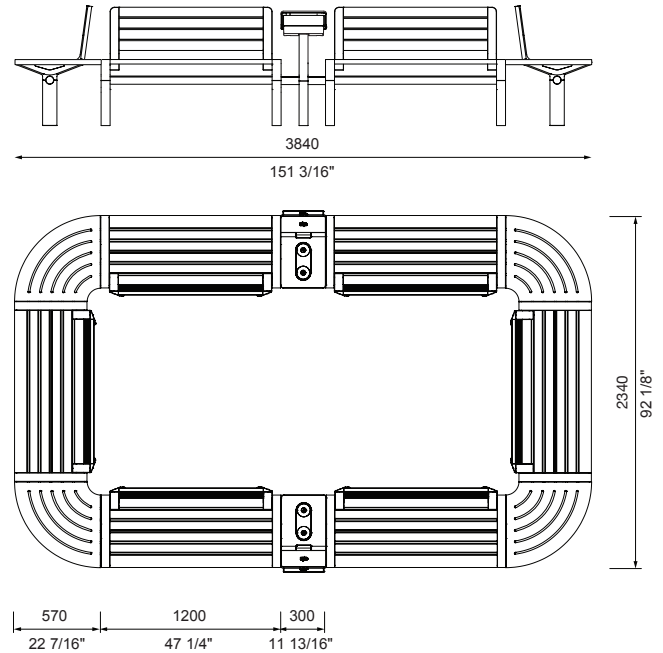

Pre-configured

□ SQUARE 2SR-C90

□ SQUARE 3SR-C90

PRE-CONFIGURATIONS:

Lengths that exceed 2100mm or 82 1/4" will be delivered in parts for assembly on-site.

- | | | |
|--------------|--------------------------------|--------------------------|
| 1 : 1-seater | C180 : Connect with 180° Panel | S : Seat (with backrest) |
| 2 : 2-seater | C45 : Connect with 45° Panel | B : Bench (no backrest) |
| 3 : 3-seater | C90 : Connect with 90° Panel | R : Reversed |
| | | PM: PowerMe™ Table |

Pre-configured (continued)

□ SQUARE 2B-C90

□ SQUARE 3B-C90

PRE-CONFIGURATIONS:

Lengths that exceed 2100mm or 82 1/4" will be delivered in parts for assembly on-site.

- | | | |
|--------------|--------------------------------|--------------------------|
| 1 : 1-seater | C180 : Connect with 180° Panel | S : Seat (with backrest) |
| 2 : 2-seater | C45 : Connect with 45° Panel | B : Bench (no backrest) |
| 3 : 3-seater | C90 : Connect with 90° Panel | R : Reversed |
| | | PM: PowerMe™ Table |

Pre-configured (continued)

□ RING TYPE A

□ RING TYPE B

PRE-CONFIGURATIONS:

Lengths that exceed 2100mm or 82 1/4" will be delivered in parts for assembly on-site.

- | | | |
|--------------|--------------------------------|--------------------------|
| 1 : 1-seater | C180 : Connect with 180° Panel | S : Seat (with backrest) |
| 2 : 2-seater | C45 : Connect with 45° Panel | B : Bench (no backrest) |
| 3 : 3-seater | C90 : Connect with 90° Panel | R : Reversed |
| | | PM: PowerMe™ Table |

Pre-configured (continued)

□ OCTAGON 2B-C45

PRE-CONFIGURATIONS:

Lengths that exceed 2100mm or 82 1/4" will be delivered in parts for assembly on-site.

- | | | |
|--------------|--------------------------------|--------------------------|
| 1 : 1-seater | C180 : Connect with 180° Panel | S : Seat (with backrest) |
| 2 : 2-seater | C45 : Connect with 45° Panel | B : Bench (no backrest) |
| 3 : 3-seater | C90 : Connect with 90° Panel | R : Reversed |
| | | PM: PowerMe™ Table |