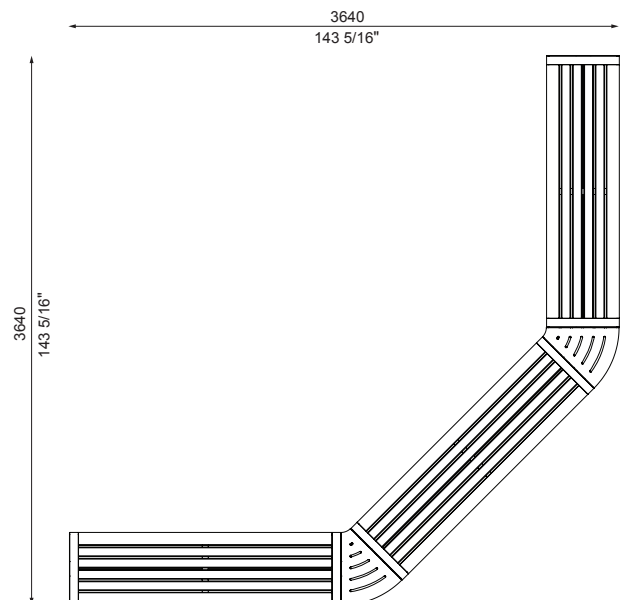

Lengths that exceed 2100mm or 82 1/4" will be delivered in parts for assembly on-site.

- | | | |
|--------------|--------------------------------|--------------------------|
| 1 : 1-seater | C180 : Connect with 180° Panel | S : Seat (with backrest) |
| 2 : 2-seater | C45 : Connect with 45° Panel | B : Bench (no backrest) |
| 3 : 3-seater | C90 : Connect with 90° Panel | R : Reversed |
| | | PM: PowerMe™ Table |

Connect 45 (continued)

2B-C45-2B

3B-C45-3B

2B-C45-2B-C45-2B

3B-C45-3B-C45-3B

PRE-CONFIGURATIONS:

Lengths that exceed 2100mm or 82 1/4" will be delivered in parts for assembly on-site.

- | | | |
|--------------|--------------------------------|--------------------------|
| 1 : 1-seater | C180 : Connect with 180° Panel | S : Seat (with backrest) |
| 2 : 2-seater | C45 : Connect with 45° Panel | B : Bench (no backrest) |
| 3 : 3-seater | C90 : Connect with 90° Panel | R : Reversed |
| | | PM: PowerMe™ Table |

Connect 45 (continued)

□ 2S-C45-2S-C45-2S

□ 3S-C45-3S-C45-3S

PRE-CONFIGURATIONS:

Lengths that exceed 2100mm or 82 1/4" will be delivered in parts for assembly on-site.

- | | | |
|--------------|--------------------------------|--------------------------|
| 1 : 1-seater | C180 : Connect with 180° Panel | S : Seat (with backrest) |
| 2 : 2-seater | C45 : Connect with 45° Panel | B : Bench (no backrest) |
| 3 : 3-seater | C90 : Connect with 90° Panel | R : Reversed |
| | | PM: PowerMe™ Table |