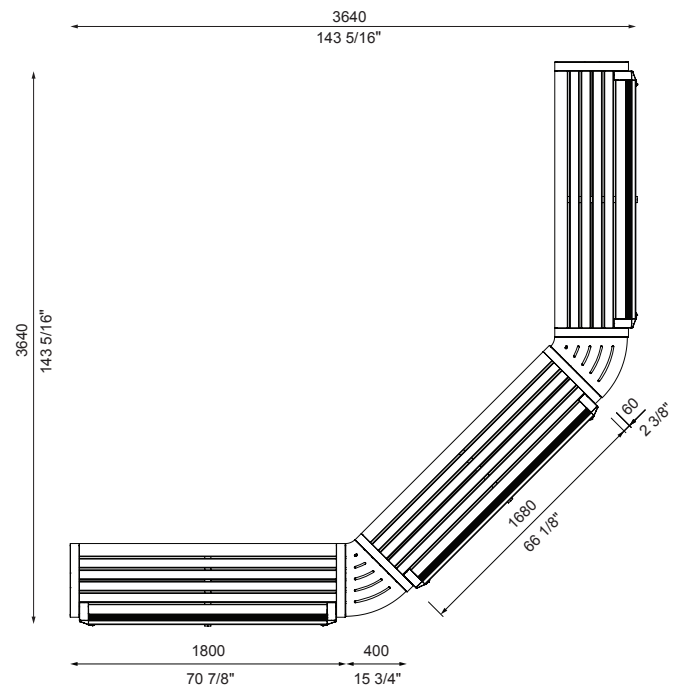

This contemporary furniture suite is more than just a family of products. It's a system. Orient the view with subtle curves. Add arms and backrests where needed.

MCODE:
CMA

DIMENSIONS:
535mm W x 790mm H x various lengths
21 1/16" W x 31 1/8" H x various lengths

Lengths that exceed 2100mm or 82 1/4" will be delivered in parts for assembly on-site.

- | | | |
|--------------|--------------------------------|--------------------------|
| 1 : 1-seater | C180 : Connect with 180° Panel | S : Seat (with backrest) |
| 2 : 2-seater | C45 : Connect with 45° Panel | B : Bench (no backrest) |
| 3 : 3-seater | C90 : Connect with 90° Panel | R : Reversed |
| | | PM: PowerMe™ Table |

Connect 45 (continued)

2B-C45-2B

3B-C45-3B

2B-C45-2B-C45-2B

3B-C45-3B-C45-3B

PRE-CONFIGURATIONS:

Lengths that exceed 2100mm or 82 1/4" will be delivered in parts for assembly on-site.

- | | | |
|--------------|--------------------------------|--------------------------|
| 1 : 1-seater | C180 : Connect with 180° Panel | S : Seat (with backrest) |
| 2 : 2-seater | C45 : Connect with 45° Panel | B : Bench (no backrest) |
| 3 : 3-seater | C90 : Connect with 90° Panel | R : Reversed |
| | | PM: PowerMe™ Table |

Connect 45 (continued)

□ 2S-C45-2S-C45-2S

□ 3S-C45-3S-C45-3S

PRE-CONFIGURATIONS:

Lengths that exceed 2100mm or 82 1/4" will be delivered in parts for assembly on-site.

- | | | |
|--------------|--------------------------------|--------------------------|
| 1 : 1-seater | C180 : Connect with 180° Panel | S : Seat (with backrest) |
| 2 : 2-seater | C45 : Connect with 45° Panel | B : Bench (no backrest) |
| 3 : 3-seater | C90 : Connect with 90° Panel | R : Reversed |
| | | PM: PowerMe™ Table |