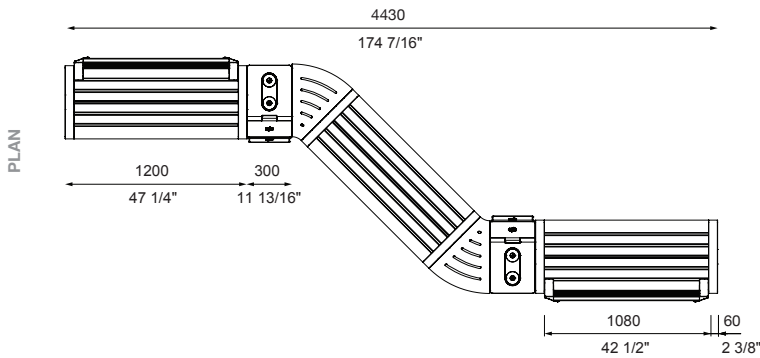

- 2B-C90-2B-C90-2B-C90-2B-C90-2B