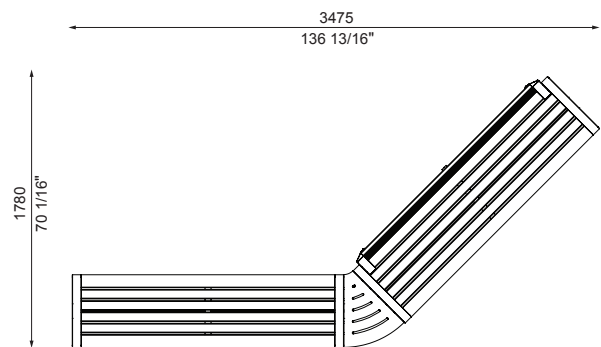

□ 3B-C45-3SR