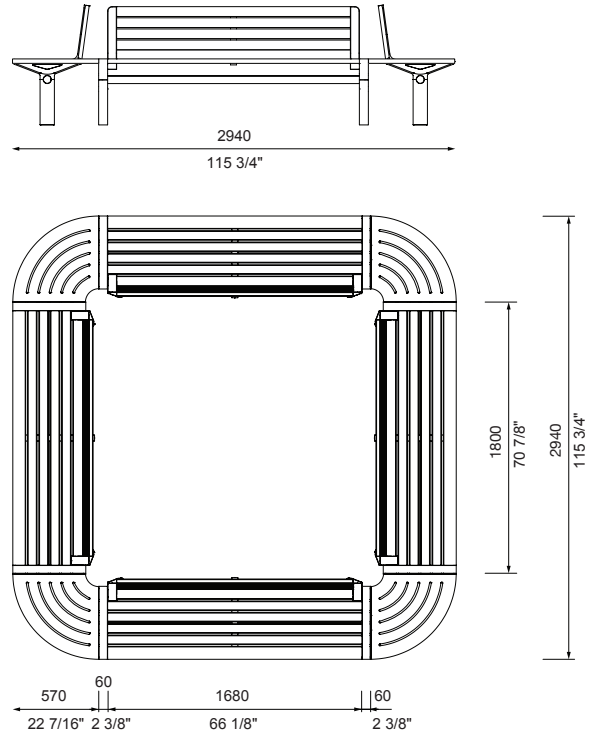

- | | | |
|--------------|--------------------------------|--------------------------|
| 1 : 1-seater | C180 : Connect with 180° Panel | S : Seat (with backrest) |
| 2 : 2-seater | C45 : Connect with 45° Panel | B : Bench (no backrest) |
| 3 : 3-seater | C90 : Connect with 90° Panel | R : Reversed |
| | | PM: PowerMe™ Table |

Connect 90 U-shape (continued)

□ 2SR-C90-2SR-C90-2SR

□ 3SR-C90-3SR-C90-3SR

□ 2B-C90-2B-C90-2B

□ 3B-C90-3B-C90-3B

PRE-CONFIGURATIONS:

Lengths that exceed 2100mm or 82 1/4" will be delivered in parts for assembly on-site.

Pre-configured

□ SQUARE 2SR-C90

□ SQUARE 3SR-C90

PRE-CONFIGURATIONS:

Lengths that exceed 2100mm or 82 1/4" will be delivered in parts for assembly on-site.

- | | | |
|--------------|--------------------------------|--------------------------|
| 1 : 1-seater | C180 : Connect with 180° Panel | S : Seat (with backrest) |
| 2 : 2-seater | C45 : Connect with 45° Panel | B : Bench (no backrest) |
| 3 : 3-seater | C90 : Connect with 90° Panel | R : Reversed |
| | | PM: PowerMe™ Table |