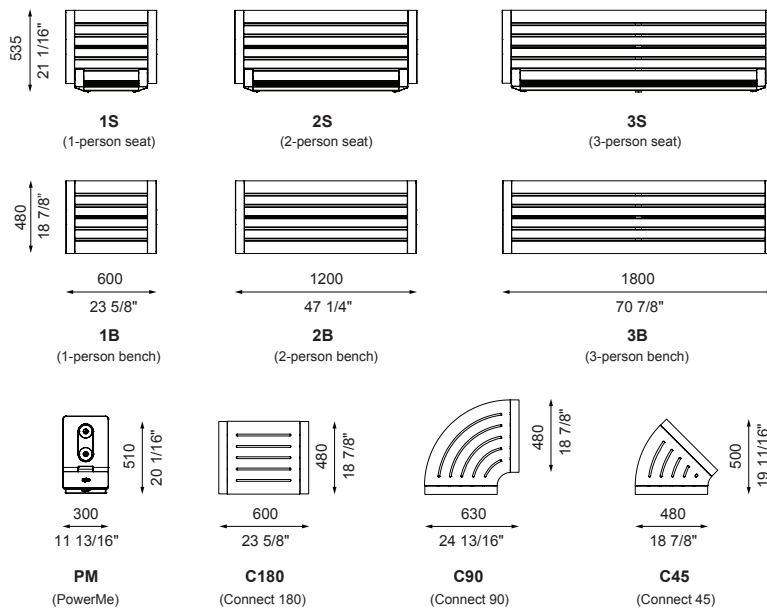

Pre-configured (continued)

□ OCTAGON 2B-C45

PRE-CONFIGURATIONS:

Lengths that exceed 2100mm or 82 1/4" will be delivered in parts for assembly on-site.

- | | | |
|--------------|--------------------------------|--------------------------|
| 1 : 1-seater | C180 : Connect with 180° Panel | S : Seat (with backrest) |
| 2 : 2-seater | C45 : Connect with 45° Panel | B : Bench (no backrest) |
| 3 : 3-seater | C90 : Connect with 90° Panel | R : Reversed |
| | | PM: PowerMe™ Table |

Pre-configured

- 2S-PM-C90-2B-PM-2SR-C90-PM-2B

- 2SR-PM-C45-2B-C45-PM-2S

- 2B-C90-2B-C90-2B-C90-2B-C90-2B

Need more information?

For a brochure, image gallery, CAD downloads, installation and maintenance guides, go to: streetfurniture.com/au/product/aria-curved/

Quick links:

- streetfurniture.com/au/colour-chart/
- streetfurniture.com/au/warranty/
- streetfurniture.com/au/parts-promise/

ARIA MODULES

CONFIGURATION EXAMPLES:

Lengths that exceed 2100mm or 82 1/4" will be delivered in parts for assembly on-site.