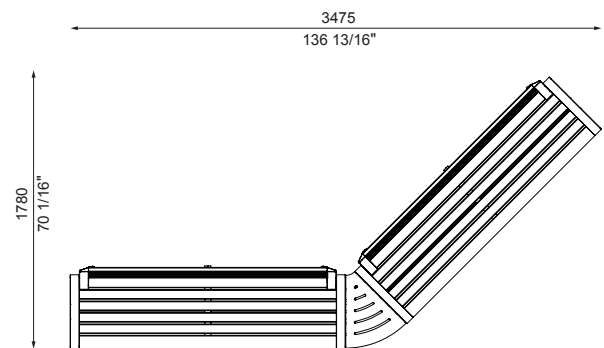

☐ 2SR-C45-2SR

☐ 3SR-C45-3SR