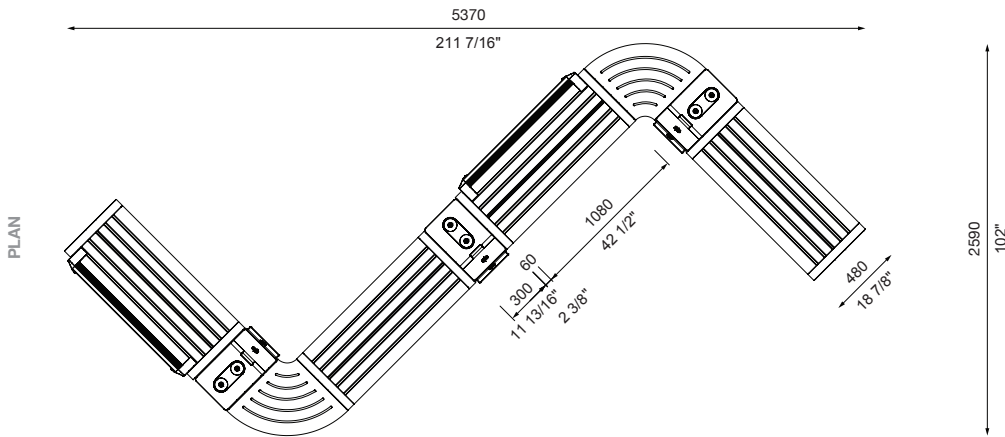

PRE-CONFIGURATIONS:

Lengths that exceed 2100mm or 82 1/4" will be delivered in parts for assembly on-site.

1 : 1-seater	C180 : Connect with 180° Panel	S : Seat (with backrest)
2 : 2-seater	C45 : Connect with 45° Panel	B : Bench (no backrest)
3 : 3-seater	C90 : Connect with 90° Panel	R : Reversed
		PM: PowerMe™ Table

Pre-configured

- 2S-PM-C90-2B-PM-2SR-C90-PM-2B

- 2SR-PM-C45-2B-C45-PM-2S