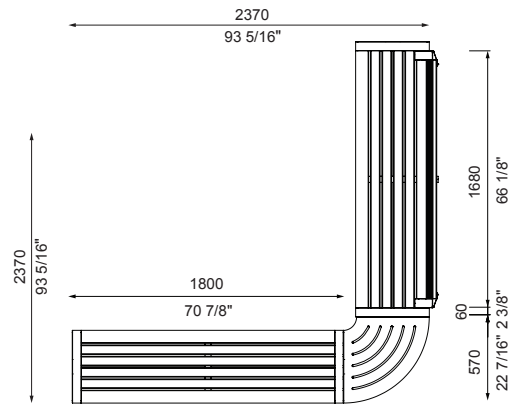

□ 3B-C90-3S