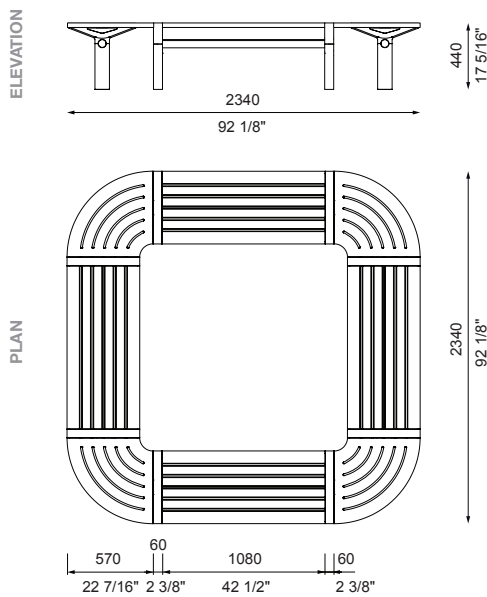

Connect 90 U-shape (continued)

□ 2SR-C90-2SR-C90-2SR

□ 3SR-C90-3SR-C90-3SR

□ 2B-C90-2B-C90-2B

□ 3B-C90-3B-C90-3B

PRE-CONFIGURATIONS:

Lengths that exceed 2100mm or 82 1/4" will be delivered in parts for assembly on-site.

- | | | |
|--------------|--------------------------------|--------------------------|
| 1 : 1-seater | C180 : Connect with 180° Panel | S : Seat (with backrest) |
| 2 : 2-seater | C45 : Connect with 45° Panel | B : Bench (no backrest) |
| 3 : 3-seater | C90 : Connect with 90° Panel | R : Reversed |
| | | PM: PowerMe™ Table |

Pre-configured

□ SQUARE 2SR-C90

□ SQUARE 3SR-C90

PRE-CONFIGURATIONS:

Lengths that exceed 2100mm or 82 1/4" will be delivered in parts for assembly on-site.

- | | | |
|--------------|--------------------------------|--------------------------|
| 1 : 1-seater | C180 : Connect with 180° Panel | S : Seat (with backrest) |
| 2 : 2-seater | C45 : Connect with 45° Panel | B : Bench (no backrest) |
| 3 : 3-seater | C90 : Connect with 90° Panel | R : Reversed |
| | | PM: PowerMe™ Table |

Pre-configured (continued)

□ SQUARE 2B-C90

□ SQUARE 3B-C90

PRE-CONFIGURATIONS:

Lengths that exceed 2100mm or 82 1/4" will be delivered in parts for assembly on-site.

- | | | |
|--------------|--------------------------------|--------------------------|
| 1 : 1-seater | C180 : Connect with 180° Panel | S : Seat (with backrest) |
| 2 : 2-seater | C45 : Connect with 45° Panel | B : Bench (no backrest) |
| 3 : 3-seater | C90 : Connect with 90° Panel | R : Reversed |
| | | PM: PowerMe™ Table |