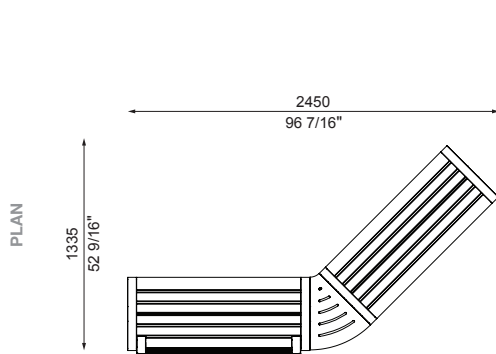

☐ 2S-C45-2B

☐ 3S-C45-3B