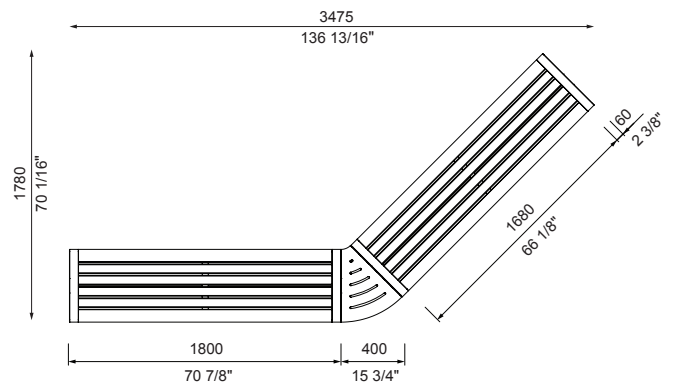

Lengths that exceed 2100mm or 82 1/4" will be delivered in parts for assembly on-site.

- | | | |
|--------------|--------------------------------|--------------------------|
| 1 : 1-seater | C180 : Connect with 180° Panel | S : Seat (with backrest) |
| 2 : 2-seater | C45 : Connect with 45° Panel | B : Bench (no backrest) |
| 3 : 3-seater | C90 : Connect with 90° Panel | R : Reversed |
| | | PM: PowerMe™ Table |

Connect 45 (continued)

2B-C45-2B

3B-C45-3B

2B-C45-2B-C45-2B

3B-C45-3B-C45-3B

PRE-CONFIGURATIONS:

Lengths that exceed 2100mm or 82 1/4" will be delivered in parts for assembly on-site.

- | | | |
|--------------|--------------------------------|--------------------------|
| 1 : 1-seater | C180 : Connect with 180° Panel | S : Seat (with backrest) |
| 2 : 2-seater | C45 : Connect with 45° Panel | B : Bench (no backrest) |
| 3 : 3-seater | C90 : Connect with 90° Panel | R : Reversed |
| | | PM: PowerMe™ Table |