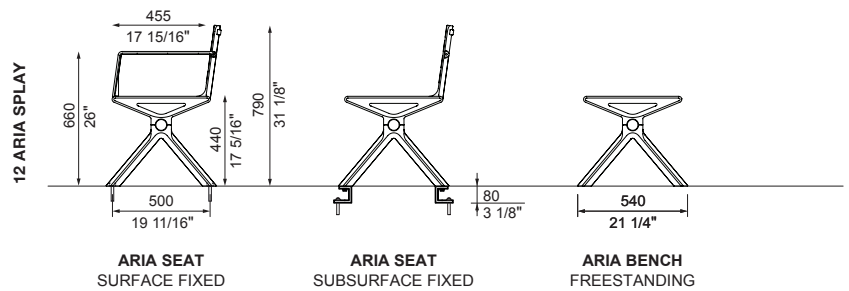

This contemporary furniture suite is more than just a family of products. It's a system. Orient the view with subtle curves. Add arms and backrests where needed.

MCODE:
CMA

DIMENSIONS:
535mm W x 790mm H x various lengths
21 1/16" W x 31 1/8" H x various lengths

Select one box per category to specify your product.

LEGS AND MOUNTING:

Legs may require basic assembly on-site.

- ☐ 12 Aria Splay
  - ☐ Surface Fixed
  - ☐ Subsurface Fixed
  - ☐ Freestanding
- ☐ 13 Aria Pedestal
  - ☐ Surface Fixed
  - ☐ Subsurface Fixed

FRAME AND PANEL COLOUR:

- ☐ Sable Brilliance (medium grey)
- ☐ Sable Bass (dark grey)
- ☐ Sable Core Ten
- ☐ Textura
  - ☐ Ironstone
  - ☐ Deep Ocean
  - ☐ Jasper
  - ☐ Woodland Grey
  - ☐ Dark Bronze
  - ☐ Monument
  - ☐ Night Sky (black)
- ☐ Other (see colour chart)

BATTEN:

Street Furniture Australia uses sustainable timber from certified managed forests. Timber requires oiling every three months.

- ☐ Eco-certified Jarrah Hardwood, Oiled (PEFC)
- ☐ Aluminium Anodised
- ☐ Aluminium Powder Coated (see colour chart)
- ☐ Woodgrain
  - ☐ Bush Cherry
  - ☐ Spotted Gum
  - ☐ Beach Oak (Grey)
- ☐ Tailored

ARMS:

This seat is DDA-friendly when specified with arms.

- ☐ None
- ☐ 2 end arms, in same finish as frame
- ☐ Tailored

Some options incur additional fees and lead time.

CONNECT 45
3 x 2-seater, 2 x Connect 45, with Splay legs and arms
2S-C45-2S-C45-2S