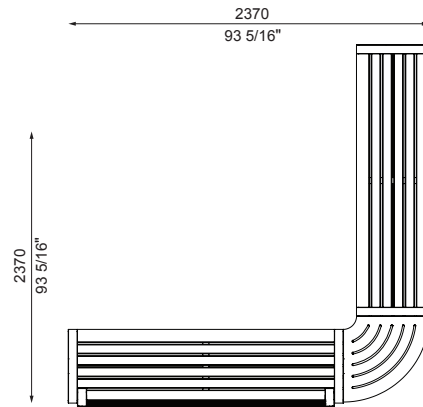

Connect 45 (continued)

□ 2SR-C45-2SR-C45-2SR

□ 3SR-C45-3SR-C45-3SR

PRE-CONFIGURATIONS:

Lengths that exceed 2100mm or 82 1/4" will be delivered in parts for assembly on-site.

- | | | |
|--------------|--------------------------------|--------------------------|
| 1 : 1-seater | C180 : Connect with 180° Panel | S : Seat (with backrest) |
| 2 : 2-seater | C45 : Connect with 45° Panel | B : Bench (no backrest) |
| 3 : 3-seater | C90 : Connect with 90° Panel | R : Reversed |
| | | PM: PowerMe™ Table |

Connect 90

2S-C90-2S

3S-C90-3S

2SR-C90-2SR

3SR-C90-3SR

2S-C90-2B

3S-C90-3B

PRE-CONFIGURATIONS:

Lengths that exceed 2100mm or 82 1/4" will be delivered in parts for assembly on-site.

- | | | |
|--------------|--------------------------------|--------------------------|
| 1 : 1-seater | C180 : Connect with 180° Panel | S : Seat (with backrest) |
| 2 : 2-seater | C45 : Connect with 45° Panel | B : Bench (no backrest) |
| 3 : 3-seater | C90 : Connect with 90° Panel | R : Reversed |
| | | PM: PowerMe™ Table |