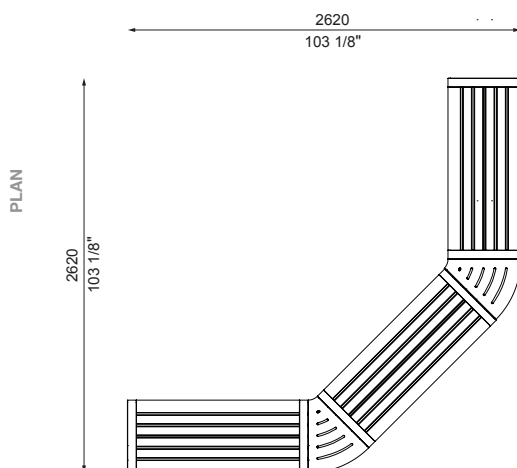

Lengths that exceed 2100mm or 82 1/4" will be delivered in parts for assembly on-site.

- | | | |
|--------------|--------------------------------|--------------------------|
| 1 : 1-seater | C180 : Connect with 180° Panel | S : Seat (with backrest) |
| 2 : 2-seater | C45 : Connect with 45° Panel | B : Bench (no backrest) |
| 3 : 3-seater | C90 : Connect with 90° Panel | R : Reversed |
| | | PM: PowerMe™ Table |

Connect 45 (continued)

2B-C45-2B

3B-C45-3B

2B-C45-2B-C45-2B

3B-C45-3B-C45-3B

PRE-CONFIGURATIONS:

Lengths that exceed 2100mm or 82 1/4" will be delivered in parts for assembly on-site.

- | | | |
|--------------|--------------------------------|--------------------------|
| 1 : 1-seater | C180 : Connect with 180° Panel | S : Seat (with backrest) |
| 2 : 2-seater | C45 : Connect with 45° Panel | B : Bench (no backrest) |
| 3 : 3-seater | C90 : Connect with 90° Panel | R : Reversed |
| | | PM: PowerMe™ Table |

Connect 45 (continued)

□ 2S-C45-2S-C45-2S

□ 3S-C45-3S-C45-3S

PRE-CONFIGURATIONS:

Lengths that exceed 2100mm or 82 1/4" will be delivered in parts for assembly on-site.

- | | | |
|--------------|--------------------------------|--------------------------|
| 1 : 1-seater | C180 : Connect with 180° Panel | S : Seat (with backrest) |
| 2 : 2-seater | C45 : Connect with 45° Panel | B : Bench (no backrest) |
| 3 : 3-seater | C90 : Connect with 90° Panel | R : Reversed |
| | | PM: PowerMe™ Table |