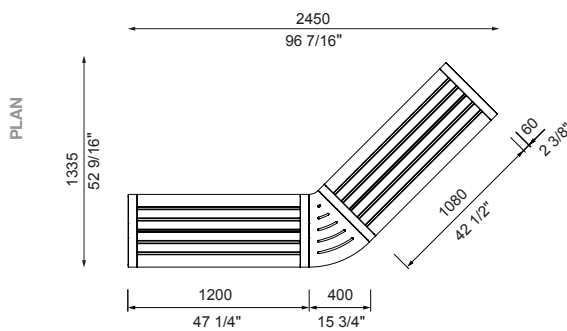

Lengths that exceed 2100mm or 82 1/4" will be delivered in parts for assembly on-site.

- | | | |
|--------------|--------------------------------|--------------------------|
| 1 : 1-seater | C180 : Connect with 180° Panel | S : Seat (with backrest) |
| 2 : 2-seater | C45 : Connect with 45° Panel | B : Bench (no backrest) |
| 3 : 3-seater | C90 : Connect with 90° Panel | R : Reversed |
| | | PM: PowerMe™ Table |

Connect 45 (continued)

2B-C45-2B

3B-C45-3B

2B-C45-2B-C45-2B

3B-C45-3B-C45-3B

PRE-CONFIGURATIONS:

Lengths that exceed 2100mm or 82 1/4" will be delivered in parts for assembly on-site.

- | | | |
|--------------|--------------------------------|--------------------------|
| 1 : 1-seater | C180 : Connect with 180° Panel | S : Seat (with backrest) |
| 2 : 2-seater | C45 : Connect with 45° Panel | B : Bench (no backrest) |
| 3 : 3-seater | C90 : Connect with 90° Panel | R : Reversed |
| | | PM: PowerMe™ Table |