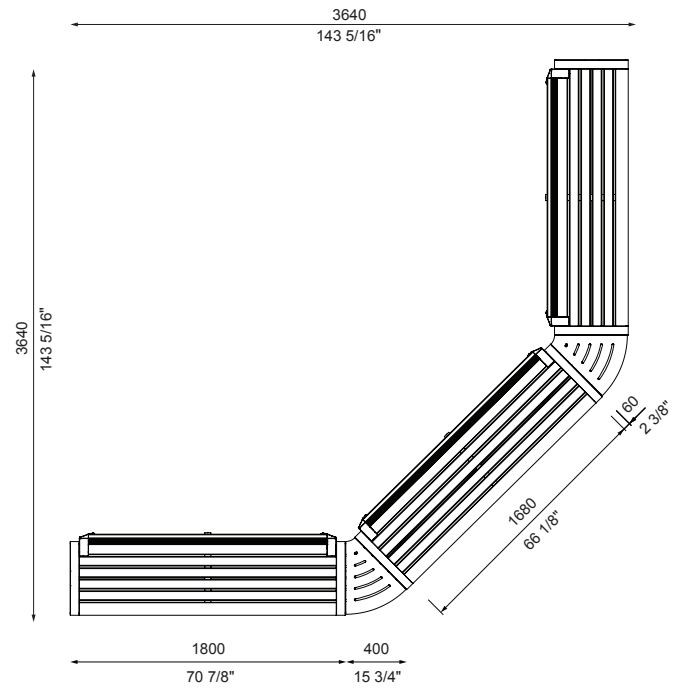

PRE-CONFIGURATIONS:

Lengths that exceed 2100mm or 82 1/4" will be delivered in parts for assembly on-site.

1 : 1-seater	C180 : Connect with 180° Panel	S : Seat (with backrest)
2 : 2-seater	C45 : Connect with 45° Panel	B : Bench (no backrest)
3 : 3-seater	C90 : Connect with 90° Panel	R : Reversed
		PM: PowerMe™ Table

Connect 45 (continued)

□ 2SR-C45-2SR-C45-2SR

□ 3SR-C45-3SR-C45-3SR