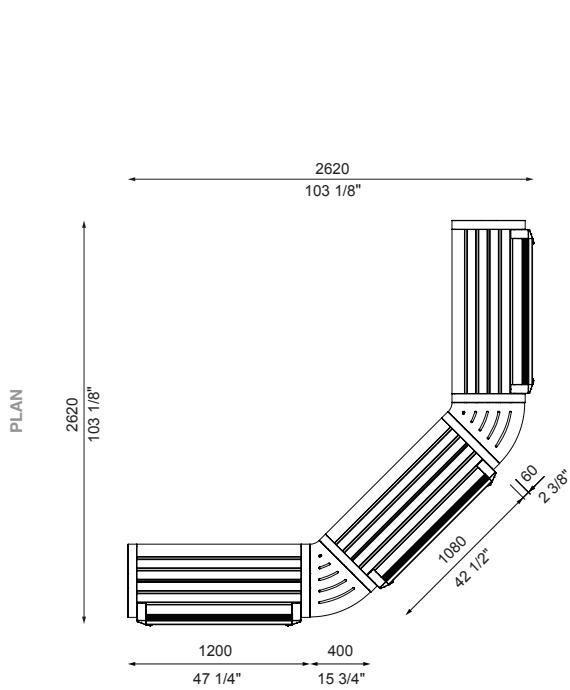

Lengths that exceed 2100mm or 82 1/4" will be delivered in parts for assembly on-site.

- | | | |
|--------------|--------------------------------|--------------------------|
| 1 : 1-seater | C180 : Connect with 180° Panel | S : Seat (with backrest) |
| 2 : 2-seater | C45 : Connect with 45° Panel | B : Bench (no backrest) |
| 3 : 3-seater | C90 : Connect with 90° Panel | R : Reversed |
| | | PM: PowerMe™ Table |

Connect 45 (continued)

2B-C45-2B

3B-C45-3B

2B-C45-2B-C45-2B

3B-C45-3B-C45-3B

PRE-CONFIGURATIONS:

Lengths that exceed 2100mm or 82 1/4" will be delivered in parts for assembly on-site.

- | | | |
|--------------|--------------------------------|--------------------------|
| 1 : 1-seater | C180 : Connect with 180° Panel | S : Seat (with backrest) |
| 2 : 2-seater | C45 : Connect with 45° Panel | B : Bench (no backrest) |
| 3 : 3-seater | C90 : Connect with 90° Panel | R : Reversed |
| | | PM: PowerMe™ Table |

Connect 45 (continued)

□ 2S-C45-2S-C45-2S

□ 3S-C45-3S-C45-3S

PRE-CONFIGURATIONS:

Lengths that exceed 2100mm or 82 1/4" will be delivered in parts for assembly on-site.

- | | | |
|--------------|--------------------------------|--------------------------|
| 1 : 1-seater | C180 : Connect with 180° Panel | S : Seat (with backrest) |
| 2 : 2-seater | C45 : Connect with 45° Panel | B : Bench (no backrest) |
| 3 : 3-seater | C90 : Connect with 90° Panel | R : Reversed |
| | | PM: PowerMe™ Table |