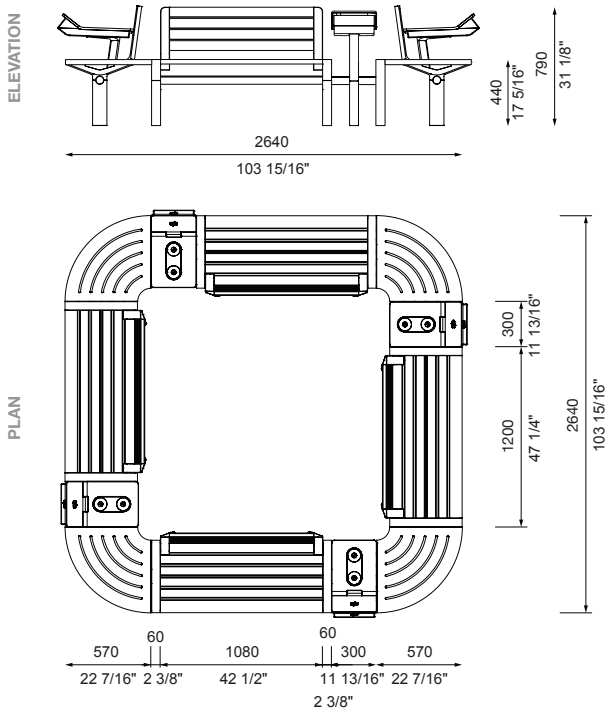

Pre-configured

□ SQUARE 2SR-C90

□ SQUARE 3SR-C90

PRE-CONFIGURATIONS:

Lengths that exceed 2100mm or 82 1/4" will be delivered in parts for assembly on-site.

- | | | |
|--------------|--------------------------------|--------------------------|
| 1 : 1-seater | C180 : Connect with 180° Panel | S : Seat (with backrest) |
| 2 : 2-seater | C45 : Connect with 45° Panel | B : Bench (no backrest) |
| 3 : 3-seater | C90 : Connect with 90° Panel | R : Reversed |
| | | PM: PowerMe™ Table |

Pre-configured (continued)

□ SQUARE 2B-C90

□ SQUARE 3B-C90

PRE-CONFIGURATIONS:

Lengths that exceed 2100mm or 82 1/4" will be delivered in parts for assembly on-site.

- | | | |
|--------------|--------------------------------|--------------------------|
| 1 : 1-seater | C180 : Connect with 180° Panel | S : Seat (with backrest) |
| 2 : 2-seater | C45 : Connect with 45° Panel | B : Bench (no backrest) |
| 3 : 3-seater | C90 : Connect with 90° Panel | R : Reversed |
| | | PM: PowerMe™ Table |

Pre-configured (continued)

□ RING TYPE A

□ RING TYPE B

PRE-CONFIGURATIONS:

Lengths that exceed 2100mm or 82 1/4" will be delivered in parts for assembly on-site.

- | | | |
|--------------|--------------------------------|--------------------------|
| 1 : 1-seater | C180 : Connect with 180° Panel | S : Seat (with backrest) |
| 2 : 2-seater | C45 : Connect with 45° Panel | B : Bench (no backrest) |
| 3 : 3-seater | C90 : Connect with 90° Panel | R : Reversed |
| | | PM: PowerMe™ Table |