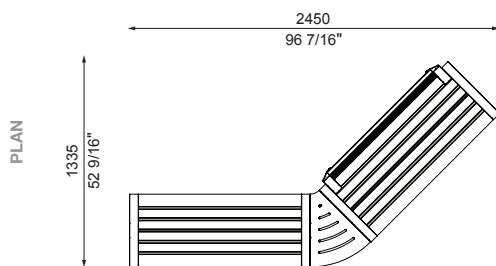

□ 2B-C45-2SR