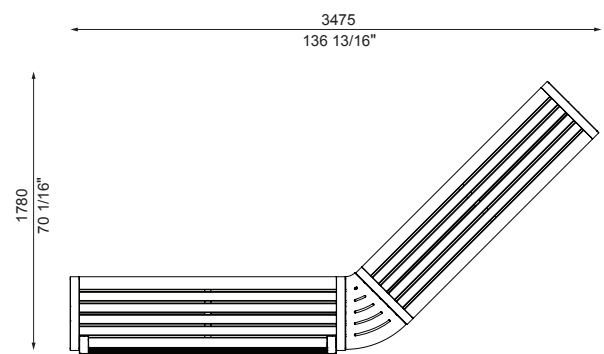

☐ 2S-C45-2B

☐ 3S-C45-3B