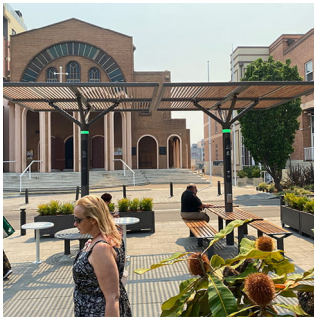

- Eco-certified hardwood oiled
- Tailored

5. Select mounting

6. Select frame and arm colour

More colours can be found on the colour chart at streetfurniture.com/au/colour-chart

Warners Bay Sculpture Walk, Lake Macquarie, NSW.
Arc Seat (ARC-S) with half right backrest, custom batters and Night Sky frame.

The Hunt Club, Cranbourne East, VIC.
Arc Seat (ARC-S) with full backrest, eco-certified hardwood batters and Palladium Silver frame.

Melaleuca Park, Jordan Springs, NSW.
Arc Seat (ARC-S) with custom batters and tailored 2PAC Black Orbit frames.

Lachlan's Line, Macquarie Park, NSW.
Arc Seat (ARC-S) with eco-certified hardwood batters and Charcoal frame.

JOIN streetchat

Get news, trends and tips
on furnishing the public realm at
streetfurniture.com/streetchat