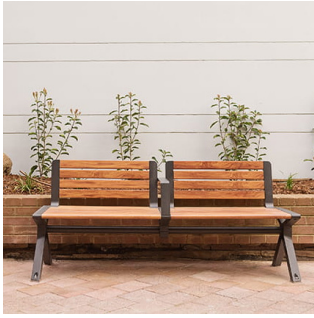

JOIN streetchat

Get news, trends and tips
on furnishing the public realm at
streetfurniture.com/streetchat

Australia 1800 027 799
United States + 1 212 763 0174
International +61 2 8774 8888

Email info@streetfurniture.com
N6 391 Park Road, Regents Park
NSW 2143, Australia

streetfurniture.com

Australian Institute of
Landscape Architects
Supporting Corporate Partner

American Society of
Landscape Architects
Corporate Member No.1173455