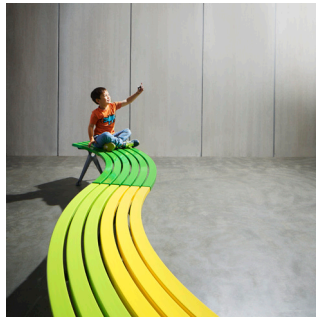

JOIN streetchat

Get news, trends and tips
on furnishing the public realm at
streetfurniture.com/streetchat

Australia 1800 027 799
United States + 1 212 763 0174
International +61 2 8774 8888

Email info@streetfurniture.com
N6 391 Park Road, Regents Park
NSW 2143, Australia

streetfurniture.com

Australian Institute of
Landscape Architects
Supporting Corporate Partner

American Society of
Landscape Architects
Corporate Member No.1173455