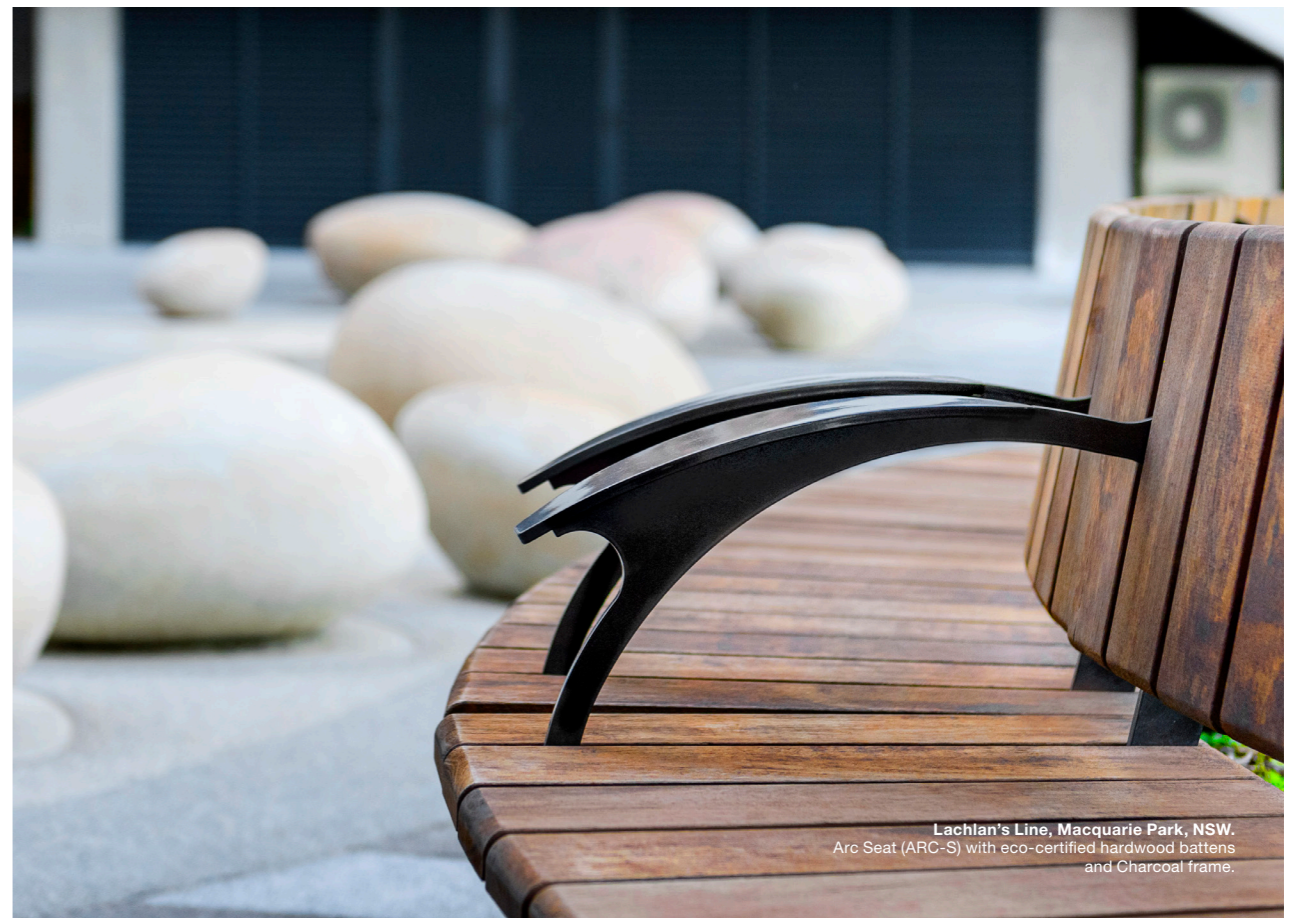

arc

dynamic curved seating

Arc Seat (ARC-S) convex with half backrest, hardwood battens and Palladium Silver frames, subsurface fixed.

street
furniture
australia

crafted curves

Make a statement with a concave or convex Arc Seat. Available with full, half or no backrest.

- Eco-certified hardwood oiled
- Tailored

5. Select mounting

6. Select frame and arm colour

More colours can be found on the colour chart at streetfurniture.com/au/colour-chart

Warners Bay Sculpture Walk, Lake Macquarie, NSW.
Arc Seat (ARC-S) with half right backrest, custom batters and Night Sky frame.

The Hunt Club, Cranbourne East, VIC.
Arc Seat (ARC-S) with full backrest, eco-certified hardwood batters and Palladium Silver frame.

Melaleuca Park, Jordan Springs, NSW.
Arc Seat (ARC-S) with custom batters and tailored 2PAC Black Orbit frames.