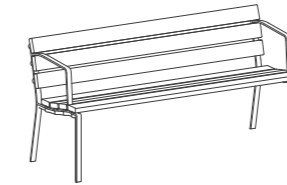

Australia 1800 027 799
 United States +1 877 406 6434
 International +61 2 8774 8888
 Email info@streetfurniture.com

How to order in 5 steps

Select one per category to specify your product.

1. Select configuration

Forum Seat (1-seater) FS7
 555D x 735H x 590L (mm)
 21 7/8" D x 28 15/16" H x 23 1/4" L

Forum Seat (3-seater) FS7
 555D x 735H x 1500L (mm)
 21 7/8" D x 28 15/16" H x 59 1/16" L

Forum Seat (4-seater) FS7
 555D x 735H x 2500L (mm)
 21 7/8" D x 28 15/16" H x 98 7/16" L