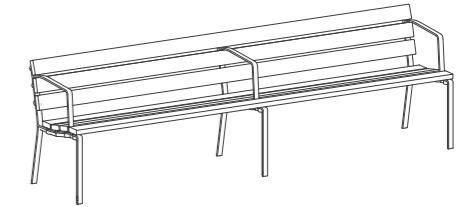

The choice is yours.

rest

chat

meet

work

forum

Forum Seat | Forum Low Table

For further tailoring, contact us to speak with a sales consultant.

Australia 1800 027 799
 United States +1 877 406 6434
 International +61 2 8774 8888
 Email info@streetfurniture.com

How to order in 5 steps

Select one per category to specify your product.

1. Select configuration

Forum Seat (1-seater) FS7
 555D x 735H x 590L (mm)
 21 7/8" D x 28 15/16" H x 23 1/4" L

Forum Seat (3-seater) FS7
 555D x 735H x 1500L (mm)
 21 7/8" D x 28 15/16" H x 59 1/16" L

Forum Seat (4-seater) FS7
 555D x 735H x 2500L (mm)
 21 7/8" D x 28 15/16" H x 98 7/16" L