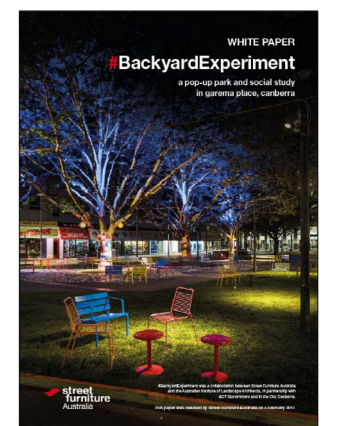

24 Hour Visitor Comparison

Tracking visitor numbers: Thursday, October 13 versus Wednesday, October 26, 2018.

Contributors:

- Project Leads: Street Furniture Australia and the Australian Institute of Landscape Architects
- Research, White Paper and Film: Street Furniture Australia
- Support: ACT Government
- Park Design: Context
- Lighting Design: ACT Lighting Society
- Lighting Supply: WE-EF LIGHTING and Integral Lighting
- Furniture Supply: Street Furniture Australia
- Lawn Supply: Lawn Solutions Australia
- Installation: Back2Front Landscapes, Complete Turf and Landscaping
- Community: #BackyardExperiment Knitters Group, ACT Libraries, Painting Volunteers

Watch the 10-minute documentary or download the White Paper at:

streetfurniture.com/au/backyardexperiment

the perfect match

Couple your Forum Seats with Cafe Tables and Stools for places to eat, work, socialise and play.