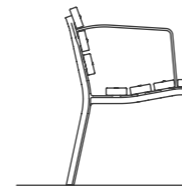

2. Select legs and mounting

Legs may require basic assembly on-site.

Freestanding