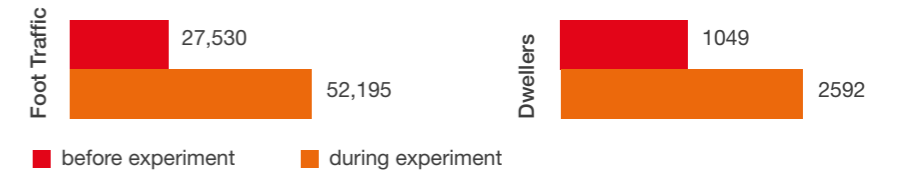

Foot traffic and dwellers

The activation increased foot traffic by 190% and the number of dwellers, or people who stayed, by 247% in only 8 days.