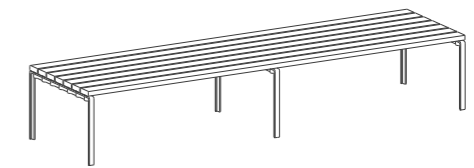

Forum Seat (1-seater) FS7
 555D x 735H x 590L (mm)
 21 7/8" D x 28 15/16" H x 23 1/4" L

Forum Seat (3-seater) FS7
 555D x 735H x 1500L (mm)
 21 7/8" D x 28 15/16" H x 59 1/16" L

Forum Seat (4-seater) FS7
 555D x 735H x 2500L (mm)
 21 7/8" D x 28 15/16" H x 98 7/16" L

Forum Low Table (690mm) FT7
 690D x 440H x 690L (mm)
 27 3/16" D x 17 5/16" H x 27 3/16" L

Forum Low Table (1500mm) FT7
 690D x 440H x 1500L (mm)
 27 3/16" D x 17 5/16" H x 59 1/16" L

Forum Low Table (2500mm) FT7
 690D x 440H x 2500L (mm)
 27 3/16" D x 17 5/16" H x 98 7/16" L