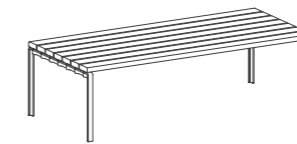

Forum Seat (1-seater) FS7
 555D x 735H x 590L (mm)
 21 7/8" D x 28 15/16" H x 23 1/4" L

Forum Seat (3-seater) FS7
 555D x 735H x 1500L (mm)
 21 7/8" D x 28 15/16" H x 59 1/16" L

Forum Seat (4-seater) FS7
 555D x 735H x 2500L (mm)
 21 7/8" D x 28 15/16" H x 98 7/16" L

Forum Low Table (690mm) FT7
 690D x 440H x 690L (mm)
 27 3/16" D x 17 5/16" H x 27 3/16" L

Forum Low Table (1500mm) FT7
 690D x 440H x 1500L (mm)
 27 3/16" D x 17 5/16" H x 59 1/16" L

Forum Low Table (2500mm) FT7
 690D x 440H x 2500L (mm)
 27 3/16" D x 17 5/16" H x 98 7/16" L