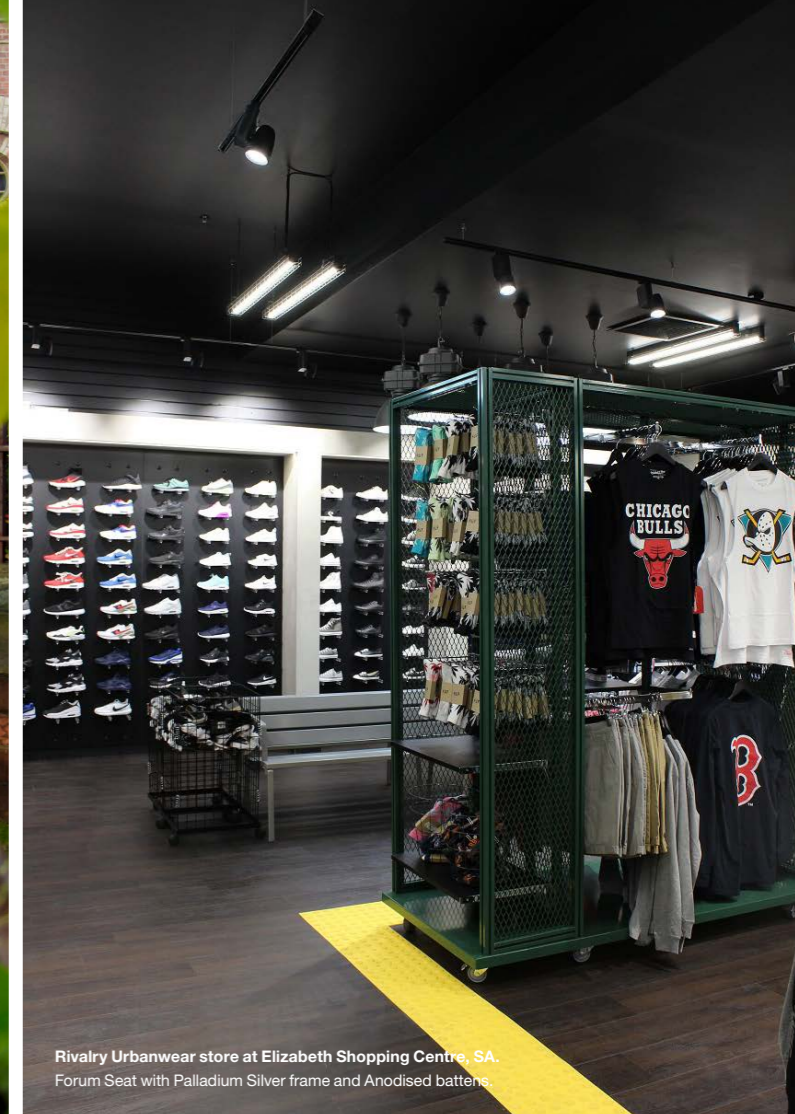

Rivalry Urbanwear store at Elizabeth Shopping Centre, SA.
Forum Seat with Palladium Silver frame and Anodised batters.

Future Street in Circular Quay, NSW, designed by Place Design Group.
Forum Seats in Lyca Strip Green and Brilliant Yellow, Cafe Stool in Brilliant Yellow.