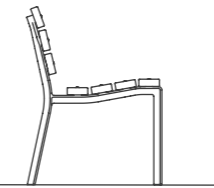

Forum Low Table (690mm) FT7
 690D x 440H x 690L (mm)
 27 3/16" D x 17 5/16" H x 27 3/16" L

Forum Low Table (1500mm) FT7
 690D x 440H x 1500L (mm)
 27 3/16" D x 17 5/16" H x 59 1/16" L

Forum Low Table (2500mm) FT7
 690D x 440H x 2500L (mm)
 27 3/16" D x 17 5/16" H x 98 7/16" L

2. Select legs and mounting

Legs may require basic assembly on-site.

Freestanding

Core Drilled

Surface Fixed

3. Select arm or no arm

Arm

No arm