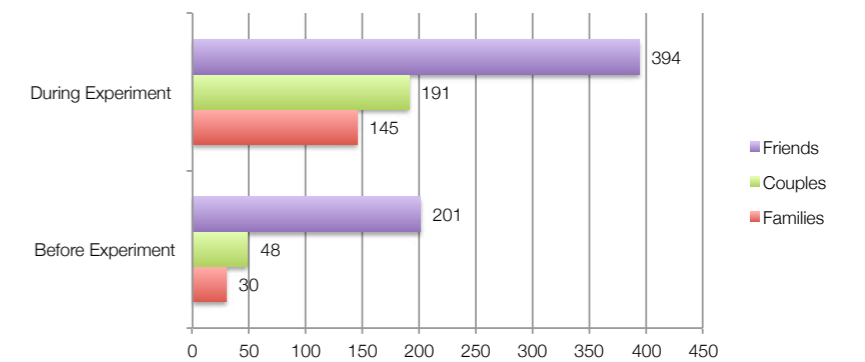

Number of social groups

Among the dwellers, the number of social groups rose by 264%.