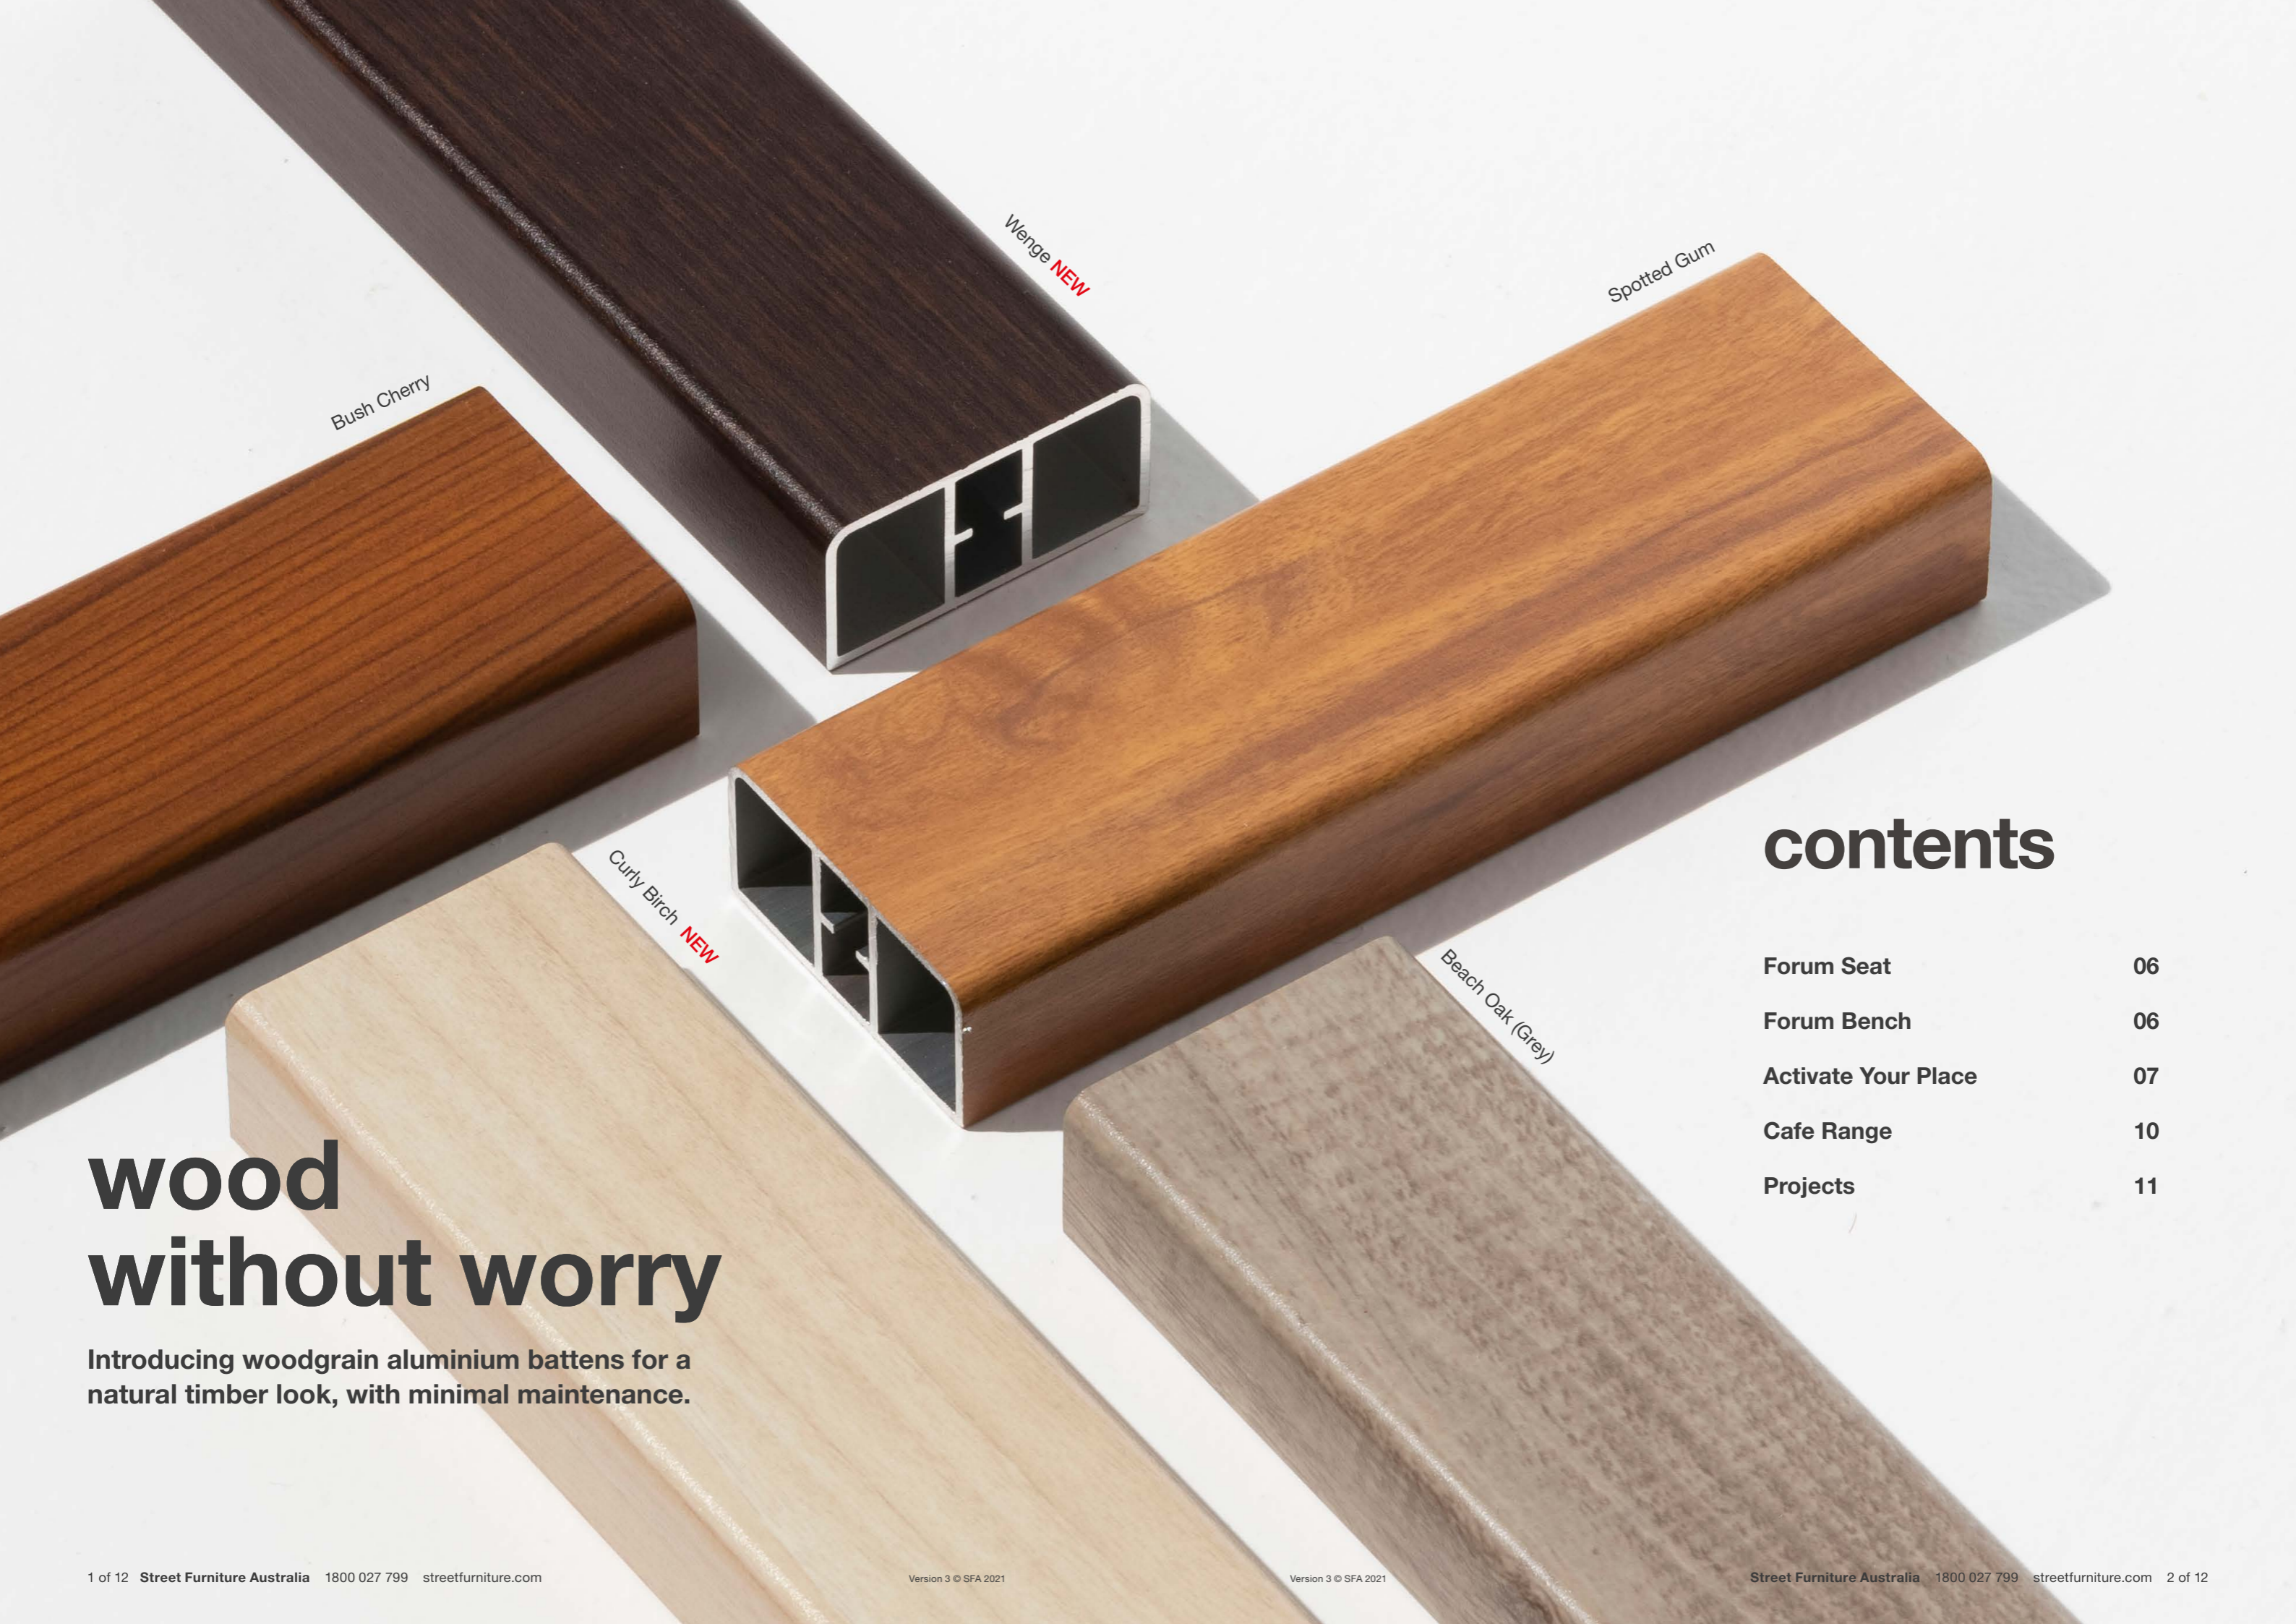

Bush Cherry

Wenge **NEW**

Spotted Gum

Curly Birch **NEW**

Beach Oak (Grey)

wood without worry

Introducing woodgrain aluminium battens for a natural timber look, with minimal maintenance.

contents

Forum Seat	06
Forum Bench	06
Activate Your Place	07
Cafe Range	10
Projects	11