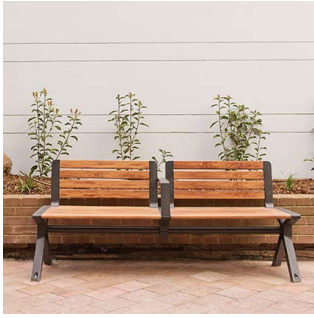

JOIN
streetchat

Get news, trends and tips
on furnishing the public realm at
streetfurniture.com/streetchat

Australia 1800 027 799
United States + 1 212 763 0174
International +61 2 8774 8888

Email info@streetfurniture.com
N6 391 Park Road, Regents Park
NSW 2143, Australia

streetfurniture.com