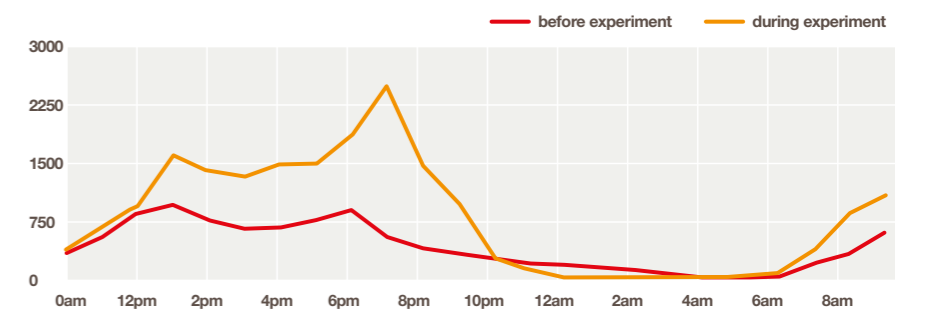

24 Hour Visitor Comparison

Tracking visitor numbers: Thursday, October 13 versus Wednesday, October 26, 2018.