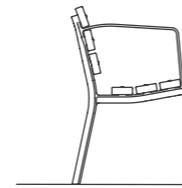

Forum Low Table (690mm) FT7
 690D x 440H x 690L (mm)
 27 3/16" D x 17 5/16" H x 27 3/16" L

Forum Low Table (1500mm) FT7
 690D x 440H x 1500L (mm)
 27 3/16" D x 17 5/16" H x 59 1/16" L

Forum Low Table (2500mm) FT7
 690D x 440H x 2500L (mm)
 27 3/16" D x 17 5/16" H x 98 7/16" L

2. Select legs and mounting

Legs may require basic assembly on-site.

Freestanding

Core Drilled

Surface Fixed

3. Select arm or no arm

Arm

No arm