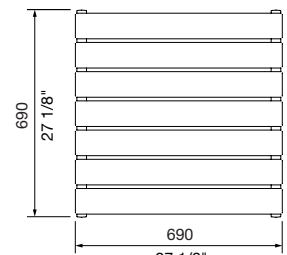

A versatile coffee table or bench. Available in hardwood, anodised and bright colour aluminium battens.

MCODE:
FT7

DIMENSIONS:
690W x 440H x various lengths (mm)
27 1/8" W x 17 3/8" H x various lengths

Select one box per category to specify your product.

LENGTH:

- 690mm | 27 1/8", ~ 13 kg | 29 lbs
- 1500mm | 59", ~ 15 kg | 33 lbs
- 2500mm | 98 3/8", ~ 36 kg | 80 lbs
- Tailored

FRAME:

[See colour chart](#)

Cast aluminium powder coated

MOUNTING:

- Freestanding
- Surface fixed
- Subsurface fixed
- Core drilled (100mm below ground)

[See colour chart](#)

- Match batten colour
- Match frame colour
- Tailored

Some options incur additional fees and lead time.

TOP VIEW
690mm

SIDE VIEW
FREESTANDING

FRONT VIEW
690mm

SIDE VIEW
CORE DRILLED

SIDE VIEW
SURFACE FIXED

SUBSURFACE FIXED

MOUNTING OPTIONS

FRONT VIEW
1500mm

FRONT VIEW
2500mm

COMPATIBLE SEATING:

Refer to separate technical sheet.

Forum Seat (FS7)

CHESS BOARD: