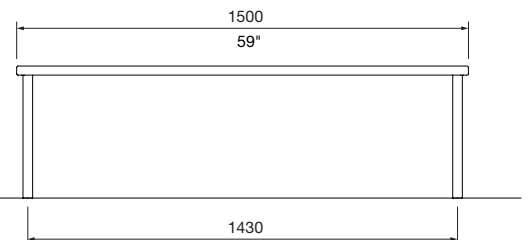

LENGTH:

- 690mm | 27 1/8", ~ 13 kg | 29 lbs
- 1500mm | 59", ~ 15 kg | 33 lbs
- 2500mm | 98 3/8", ~ 36 kg | 80 lbs
- Tailored

FRAME:

[See colour chart](#)

Cast aluminium powder coated

MOUNTING:

- Freestanding
- Surface fixed
- Subsurface fixed
- Core drilled (100mm below ground)

SUBSURFACE FIXED

MOUNTING OPTIONS

FRONT VIEW
1500mm

FRONT VIEW
2500mm

COMPATIBLE SEATING:

Refer to separate technical sheet.

Forum Seat (FS7)

CHESS BOARD:

None

Anodised Aluminium Chess Board
405mm x 405mm | 15 15/16" x 15 15/16"

Need more information?

For a brochure, image gallery, CAD downloads, installation and maintenance guides, go to:

streetfurniture.com/au/product/forum-low-table/