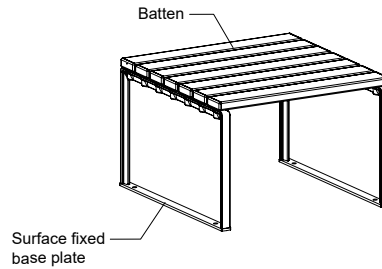

COMPATIBLE SEATING:

Refer to separate technical sheet.

☐ Forum Seat (FS7)

CHESS BOARD:

☐ None

☐ Anodised Aluminium Chess Board
405mm x 405mm | 15 15/16" x 15 15/16"

Need more information?

For a brochure, image gallery, CAD downloads, installation and maintenance guides, go to:

streetfurniture.com/au/product/forum-low-table/

Quick links:

streetfurniture.com/au/colour-chart/

streetfurniture.com/au/warranty/

FORUM LOW TABLE or BENCH
690mm, surface fixed
FT7