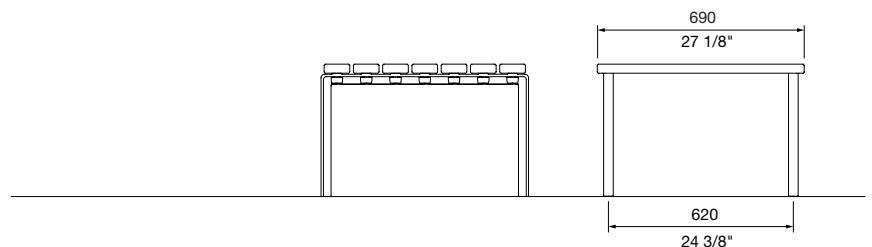

SIDE VIEW
FREESTANDING

FRONT VIEW
690mm