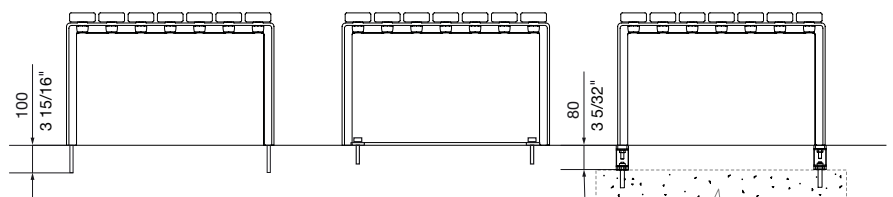

LENGTH:

- 690mm | 27 1/8", ~ 13 kg | 29 lbs
- 1500mm | 59", ~ 15 kg | 33 lbs
- 2500mm | 98 3/8", ~ 36 kg | 80 lbs
- Tailored

FRAME:

[See colour chart](#)

Cast aluminium powder coated

MOUNTING:

- Freestanding
- Surface fixed
- Subsurface fixed
- Core drilled (100mm below ground)

[See colour chart](#)

- Match batten colour
- Match frame colour
- Tailored

Some options incur additional fees and lead time.

TOP VIEW
690mm

SIDE VIEW
FREESTANDING

FRONT VIEW
690mm

SIDE VIEW
CORE DRILLED

SIDE VIEW
SURFACE FIXED

SUBSURFACE FIXED

MOUNTING OPTIONS

FRONT VIEW
1500mm

FRONT VIEW
2500mm

COMPATIBLE SEATING:

Refer to separate technical sheet.

Forum Seat (FS7)

CHESS BOARD: