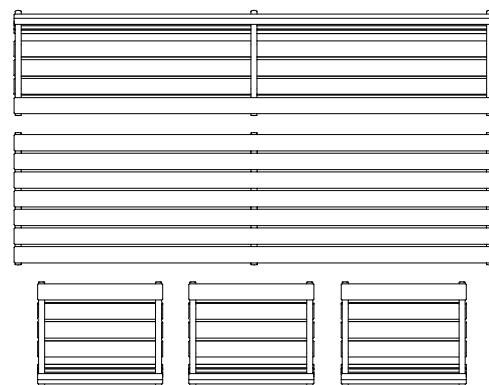

None

Anodised Aluminium Chess Board
405mm x 405mm | 15 15/16" x 15 15/16"

Need more information?

For a brochure, image gallery, CAD downloads, installation and maintenance guides, go to:

streetfurniture.com/au/product/forum-low-table/

Quick links:

streetfurniture.com/au/colour-chart/

streetfurniture.com/au/warranty/

FORUM LOW TABLE or BENCH
690mm, surface fixed
FT7

FORUM LOW TABLE or BENCH
690mm, freestanding
FT7

Forum Low Table (690mm)
with 1-seater Forum Seat

Forum Low Table (1500mm)
with 1-seater and 3-seater Forum Seat

Forum Low Table (2500mm)
with 1-seater and 4-seater Forum Seat