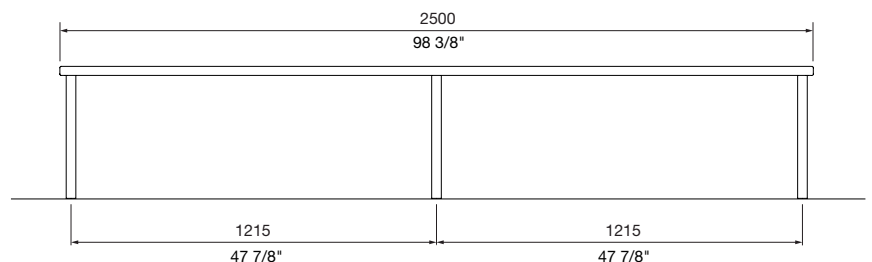

LENGTH:

- 690mm | 27 1/8", ~ 13 kg | 29 lbs
- 1500mm | 59", ~ 15 kg | 33 lbs
- 2500mm | 98 3/8", ~ 36 kg | 80 lbs
- Tailored

FRAME:

[See colour chart](#)

Cast aluminium powder coated

MOUNTING:

- Freestanding
- Surface fixed
- Subsurface fixed
- Core drilled (100mm below ground)

SUBSURFACE FIXED

MOUNTING OPTIONS

FRONT VIEW
1500mm

FRONT VIEW
2500mm

COMPATIBLE SEATING:

Refer to separate technical sheet.

Forum Seat (FS7)

CHESS BOARD:

None

Anodised Aluminium Chess Board
405mm x 405mm | 15 15/16" x 15 15/16"

Need more information?

For a brochure, image gallery, CAD downloads, installation and maintenance guides, go to:

streetfurniture.com/au/product/forum-low-table/