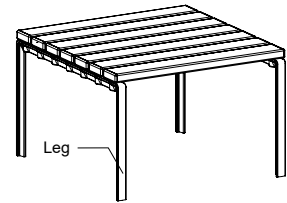

SUBSURFACE FIXED

MOUNTING OPTIONS

FRONT VIEW
1500mm

FRONT VIEW
2500mm

COMPATIBLE SEATING:

Refer to separate technical sheet.

Forum Seat (FS7)

CHESS BOARD:

None

Anodised Aluminium Chess Board
405mm x 405mm | 15 15/16" x 15 15/16"

Need more information?

For a brochure, image gallery, CAD downloads, installation and maintenance guides, go to:

streetfurniture.com/au/product/forum-low-table/

Quick links:

streetfurniture.com/au/colour-chart/

streetfurniture.com/au/warranty/

FORUM LOW TABLE or BENCH
690mm, surface fixed
FT7

FORUM LOW TABLE or BENCH
690mm, freestanding
FT7

Forum Low Table (690mm)
with 1-seater Forum Seat