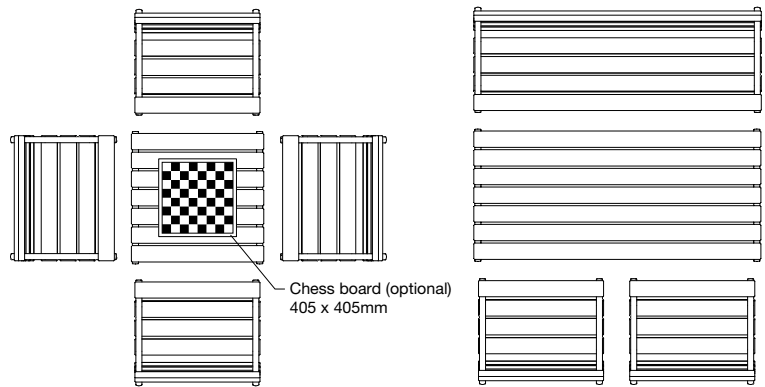

Quick links:

streetfurniture.com/au/colour-chart/

streetfurniture.com/au/warranty/

FORUM LOW TABLE or BENCH
690mm, surface fixed
FT7

FORUM LOW TABLE or BENCH
690mm, freestanding
FT7

Forum Low Table (690mm)
with 1-seater Forum Seat

Forum Low Table (1500mm)
with 1-seater and 3-seater Forum Seat

Forum Low Table (2500mm)
with 1-seater and 4-seater Forum Seat