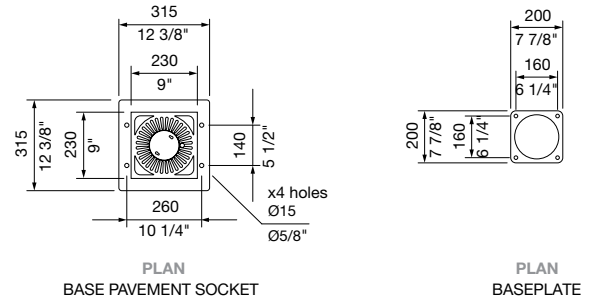

wide pipe bollard

Wide pipe bollards in aluminium or stainless steel body come with a choice of two collars and two cast aluminium heads.

MCODE: WIDE

DIMENSIONS:

- Ø165L x various heights (mm)
- Ø6 1/2" L x various heights

Select one box per category to specify your product.

HEAD TYPE AND HEIGHT:

- ☐ Flat
  - ☐ None, 790mm | 31 1/8"
  - ☐ Single Collar, 830mm | 32 5/8"
  - ☐ Double Collar, 870mm | 34 1/4"
  - ☐ Tailored, Specify Height _____
- ☐ Dome
  - ☐ Single Collar, 880mm | 34 5/8"
  - ☐ Double Collar, 920mm | 36 1/4"
  - ☐ Tailored, Specify Height _____

MOUNTING:

- ☐ Surface Fixed
- ☐ Subsurface Fixed
- ☐ Core Drilled (300mm Below Ground)
- ☐ Removable Surface Fixed
- ☐ Removable In-ground
- ☐ Tailored

EYENUT:

- ☐ None
- ☐ With 1 Eyenut
- ☐ With 2 Eyenuts

REFLECTIVE STRIP:

100mm wide strip.

- ☐ None
- ☐ Red
- ☐ Yellow
- ☐ White

PIPE:

- ☐ Aluminium powder coated [See Colour Chart](#)
- ☐ Stainless 304 No.4 finish (brushed)
- ☐ Stainless 316 No.4 finish (brushed)

HEAD AND COLLAR FINISH:

- ☐ Powder Coated [See Colour Chart](#)
- ☐ Polished

Some options incur additional fees and lead time.

Need more information?

For a brochure, image gallery, CAD downloads, installation and maintenance guides, go to: streetfurniture.com/au/product/wide-bollard/

Quick links:

- streetfurniture.com/au/colour-chart/
- streetfurniture.com/au/warranty/