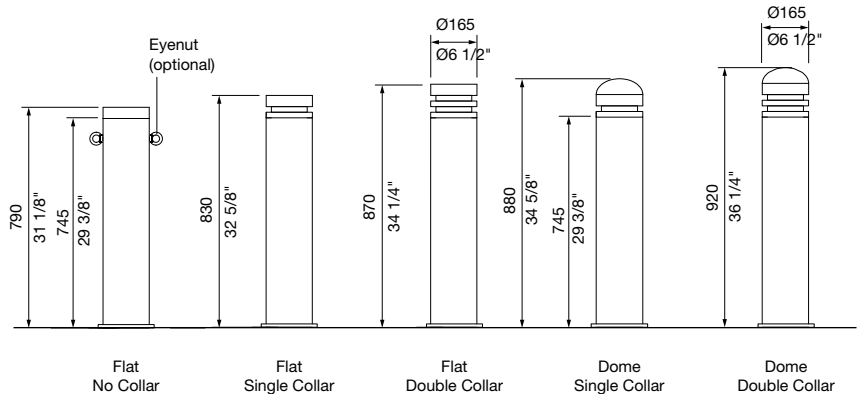

HEAD OPTIONS

EXPLODED VIEW