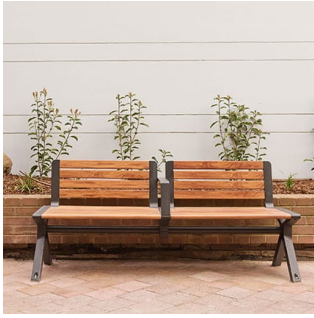

JOIN streetchat

Get news, trends and tips
on furnishing the public realm at
streetfurniture.com/streetchat

Australia 1300 027 799
International +61 2 8774 8888

Email info@streetfurniture.com
N6 391 Park Road, Regents Park
NSW 2143, Australia

streetfurniture.com