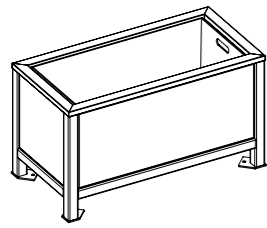

Frame Planter

For further tailoring, contact us to speak with a sales consultant.

Australia 1300 027 799
United States +1 212 763 0174
International +61 2 8774 8888
Email info@streetfurniture.com

How to order in 7 steps

Select one per category to specify your product.

1. Select planter shape and size

☐ Rectangular
1000L x 500W x 560H
19 3/4" W x 39 3/8" L x 22" H