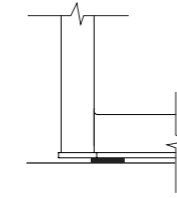

Freestanding