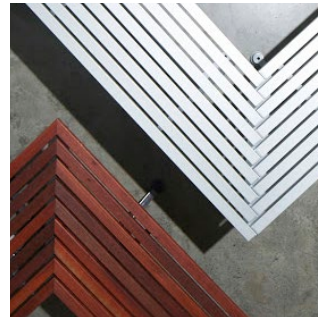

JOIN streetchat

Get news, trends and tips
on furnishing the public realm at
streetfurniture.com/streetchat

Australia 1300 027 799
International +61 2 8774 8888

Email info@streetfurniture.com
N6 391 Park Road, Regents Park
NSW 2143, Australia

streetfurniture.com