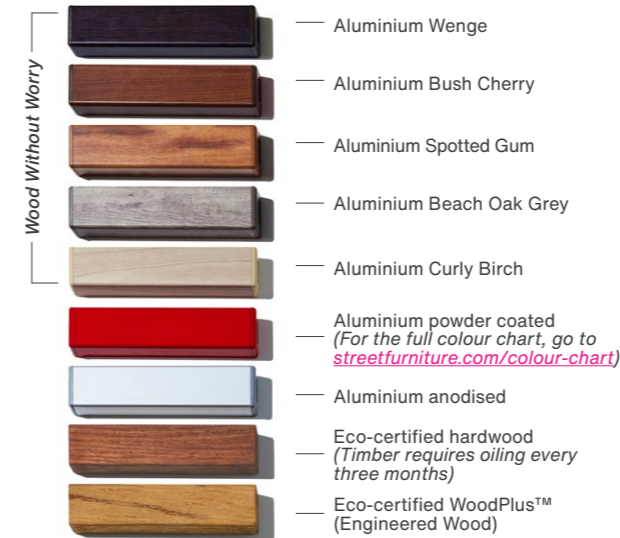

Eco-certified Wood*

Low Carbon Aluminium**

WoodPlus™ (Engineered Wood) NEW
FSC Certified

Spotted Gum (Hardwood)
PEFC Certified

Aluminium Woodgrain
'Wood Without Worry'

Aluminium Powder Coated
More colours and finishes on streetfurniture.com/colour-chart

Aluminium Anodised

Low maintenance

(If specified raw to silver naturally)

Colour fade-resistant

(Select UV stable colour)

Recyclable

Carbon neutral

Price range

\$

\$\$

\$

\$

\$

*Oiled wood needs re-oiling every 3 months, while raw wood can be left to silver naturally. For a fade-resistant, low-maintenance timber look, choose Aluminium Woodgrain (also known as Wood Without Worry™).

3. Select batten colour

4. Select frame colour

For the full colour chart, go to streetfurniture.com/colour-chart

Colours shown are indicative only, variations may occur in printing.

5. Select liner

- Black polyliner (standard for Rectangular and Square planter)
- Black aluminium liner (standard for Square XL and all Round planters)
- Tailored