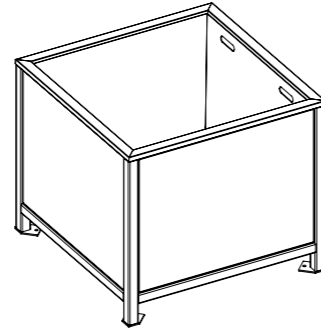

Australia 1300 027 799
 United States +1 212 763 0174
 International +61 2 8774 8888
 Email info@streetfurniture.com

How to order in 7 steps

Select one per category to specify your product.

1. Select planter shape and size

Rectangular
 1000L x 500W x 560H
 19 3/4" W x 39 3/8" L x 22" H

Square
 1000L x 1000W x 560H
 39 3/8" W x 39 3/8" L x 22" H

Square XL
 1000L x 1000W x 800H
 39 3/8" W x 39 3/8" L x 31 1/2" H

Round
 500Ø x 500H
 Ø19 3/4" x 19 3/4" H