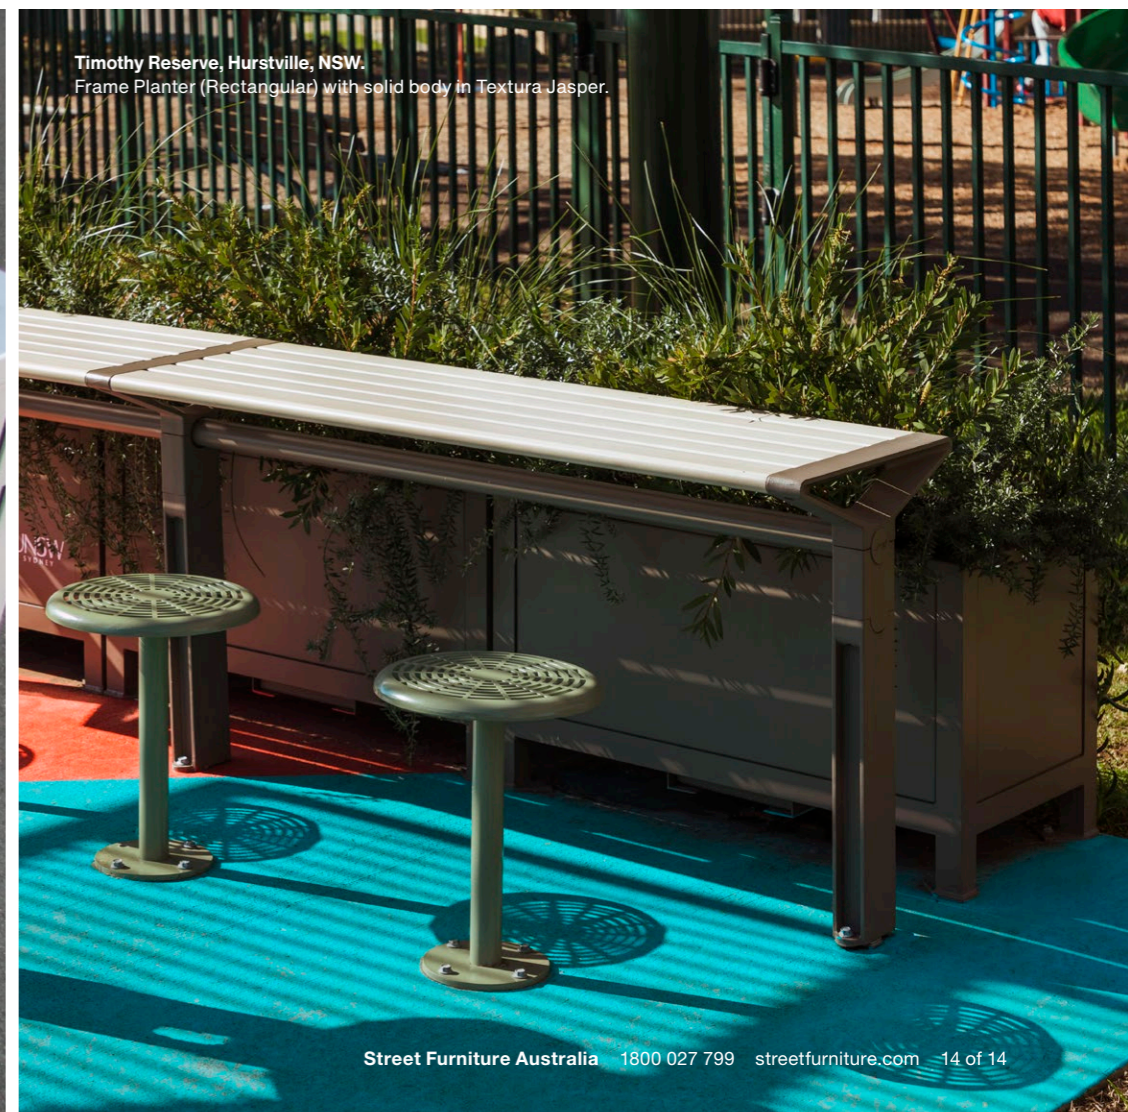

Mount Gravatt, QLD.
Frame Planter (Rectangular) with
aluminium Spotted Gum battens and Night Sky frame.

Wollongong Creative Arts Precinct, NSW.
Frame Planter (Square) with perforated body in Lobster Red.