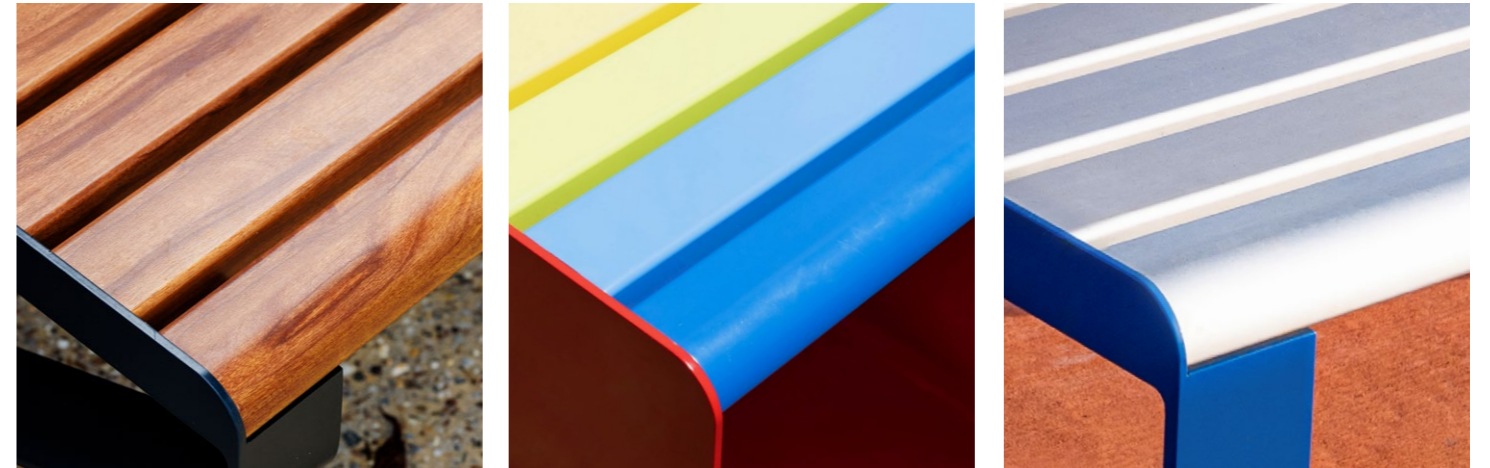

Low Carbon Aluminium**

WoodPlus™ (Engineered Wood) NEW
FSC Certified

Spotted Gum (Hardwood)
PEFC Certified

Aluminium Woodgrain
'Wood Without Worry'

Aluminium Powder Coated
More colours and finishes on streetfurniture.com/colour-chart

Aluminium Anodised

Low maintenance

(If specified raw to silver naturally)

Colour fade-resistant

(Select UV stable colour)

Recyclable

Carbon neutral

Price range

$

$$

$

$

$

*Oiled wood needs re-oiling every 3 months, while raw wood can be left to silver naturally. For a fade-resistant, low-maintenance timber look, choose Aluminium Woodgrain (also known as Wood Without Worry™).

**Low-carbon Aluminium is produced using renewable energy instead of fossil fuels and is infinitely recyclable.