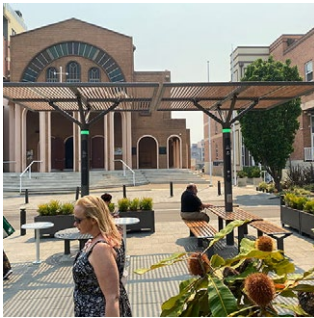

JOIN streetchat

Get news, trends and tips
on furnishing the public realm at
streetfurniture.com/streetchat

Australia 1300 027 799
International +61 2 8774 8888

Email info@streetfurniture.com
N6 391 Park Road, Regents Park
NSW 2143, Australia

streetfurniture.com