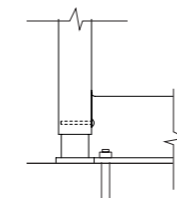

7. Select mounting

Surface fixed with adjustable leg