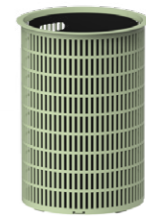

Junction Court, Nowra, NSW by Place Score.
Frame Round Planter, left to right: Round with tailored Starburst perforation, Round Tall in tailored Nowra Teal with Slots perforation.

01
Frame Planter Rectangular, Battened
Eco-certified WoodPlus battens with Palladium Silver frame.
1000L x 500W x 560H | 19 3/4" W x 39 3/8" L x 22" H

02
Frame Planter Rectangular
Perforated body and frame in Sable Core Ten.
1000L x 500W x 560H | 19 3/4" W x 39 3/8" L x 22" H

05
Frame Round Planter Round
Solid body and frame in Sensation Orange.
500Ø x 500H | Ø19 3/4" x 19 3/4" H