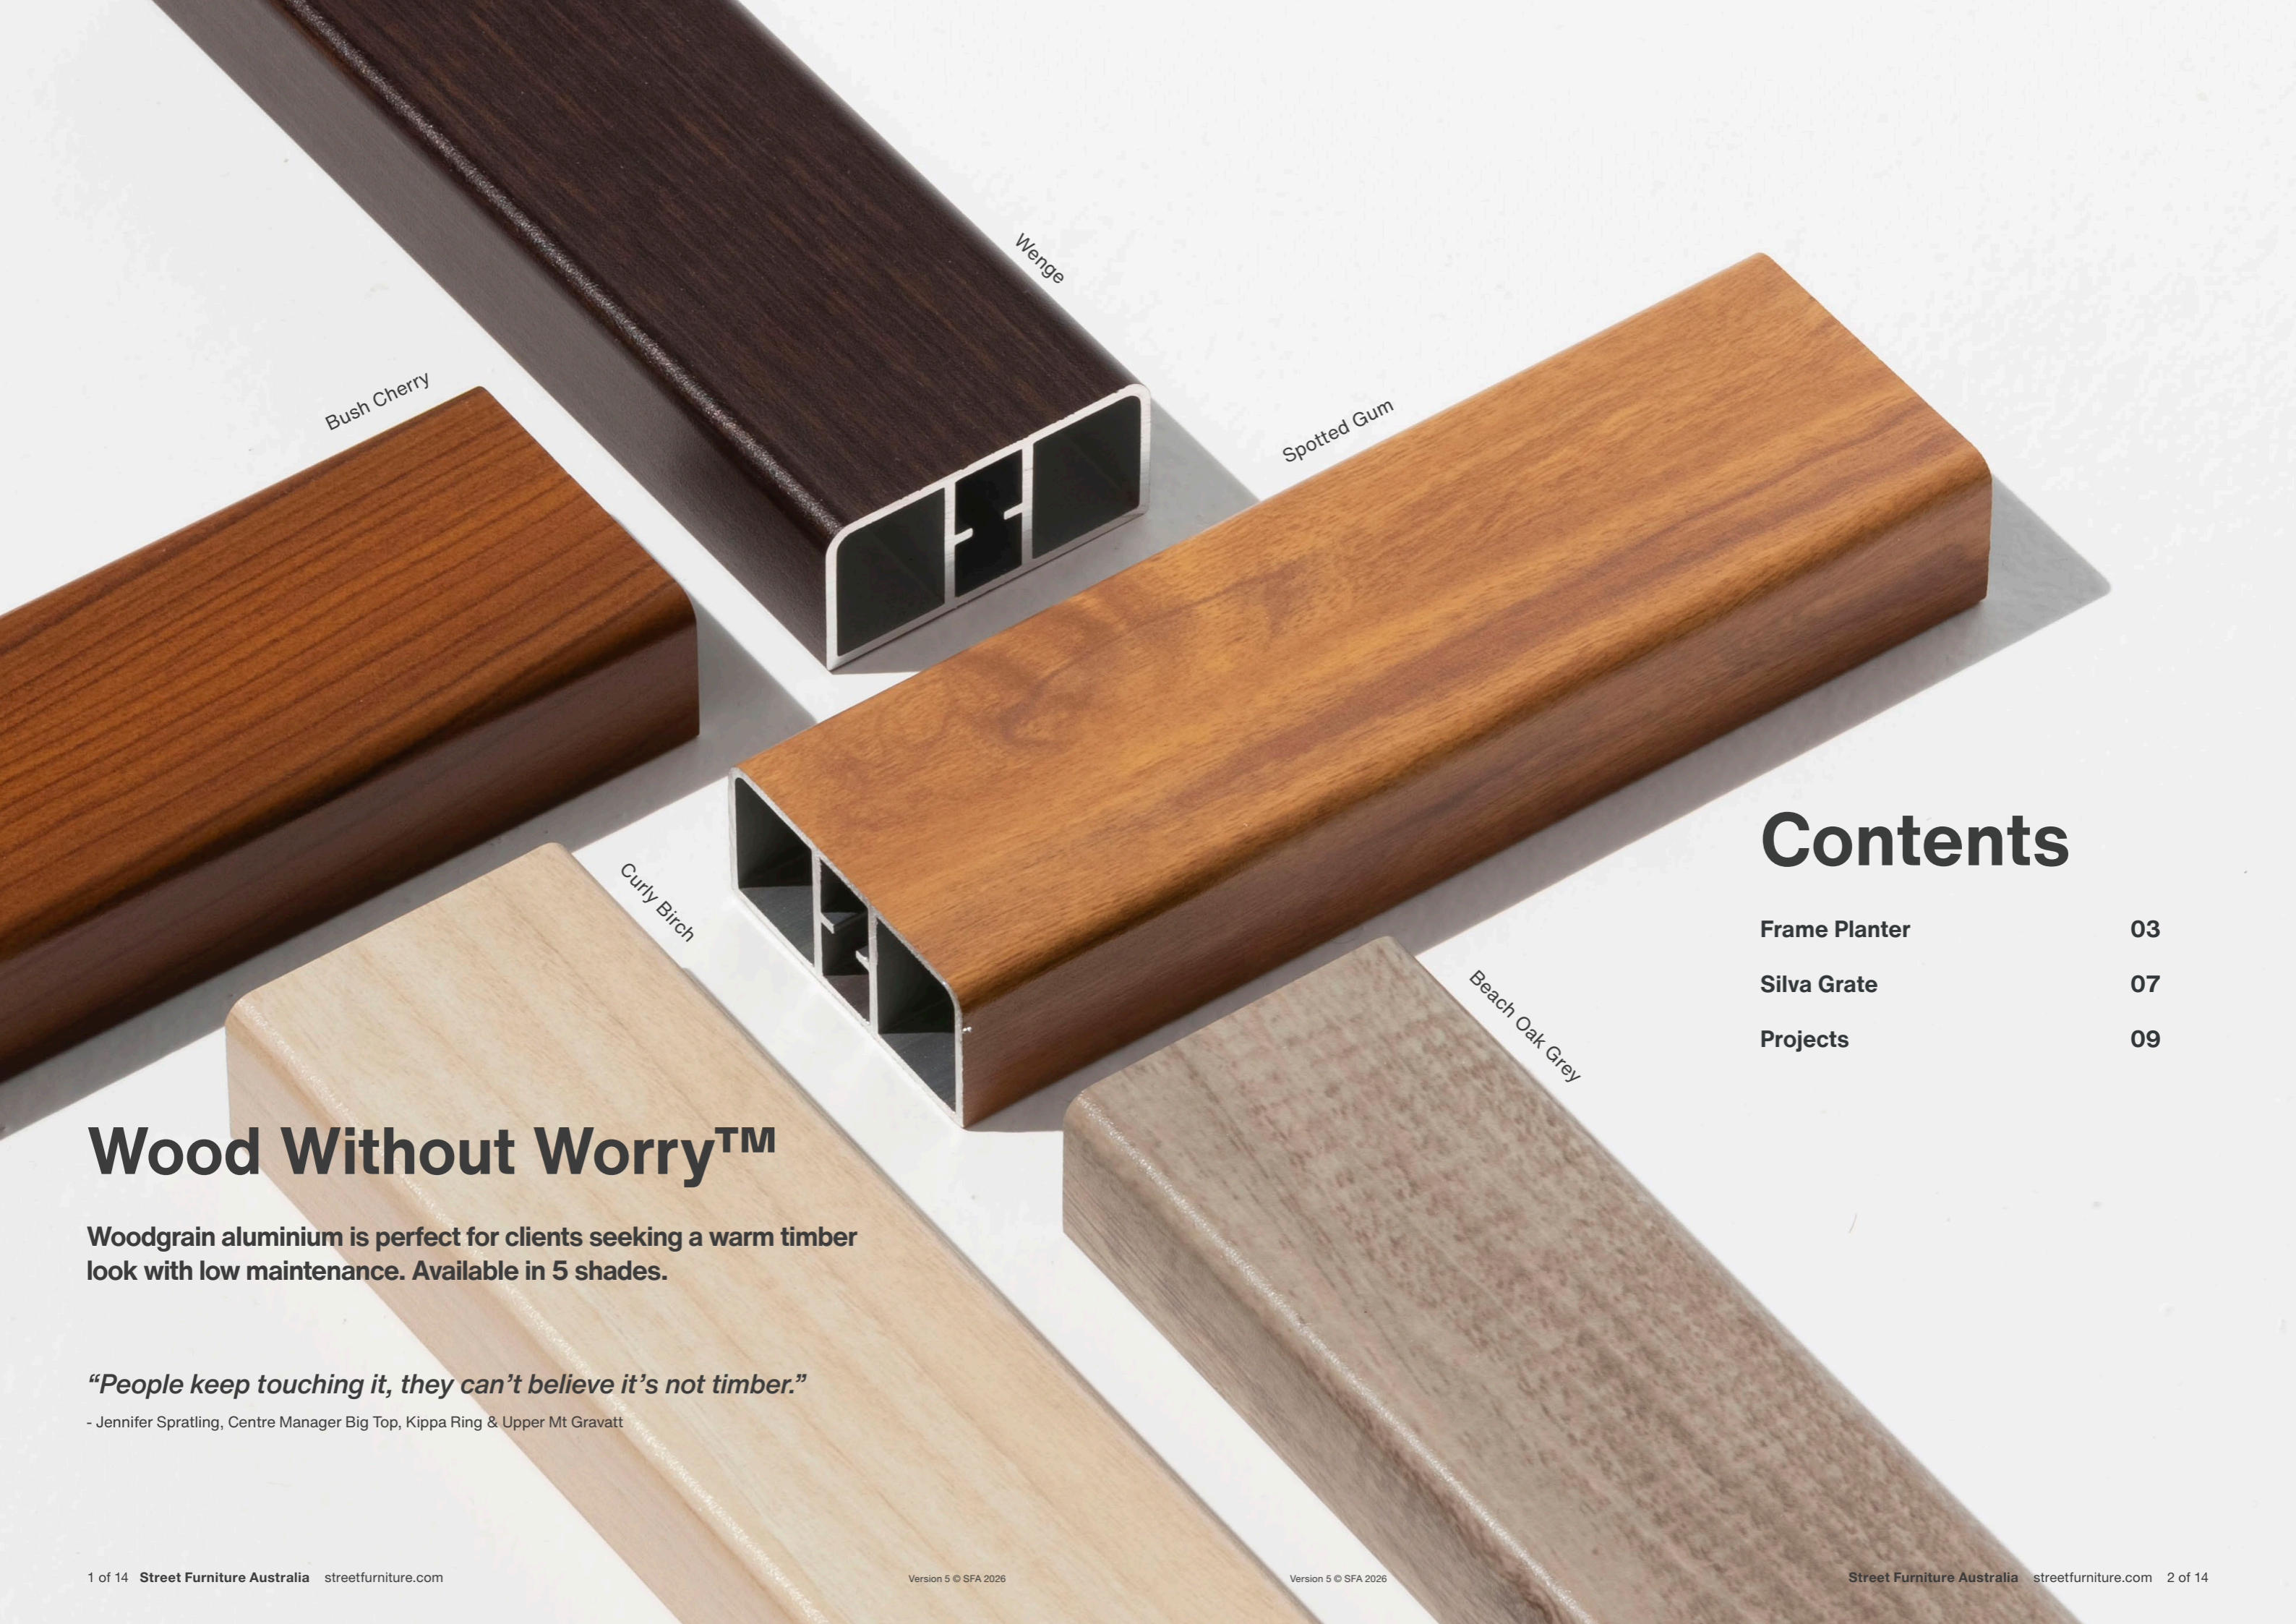

Bush Cherry

Wenge

Spotted Gum

Curly Birch

Beach Oak Grey

Contents

Frame Planter	03
Silva Grate	07
Projects	09

Wood Without Worry™

Woodgrain aluminium is perfect for clients seeking a warm timber look with low maintenance. Available in 5 shades.

“People keep touching it, they can’t believe it’s not timber.”

- Jennifer Spratling, Centre Manager Big Top, Kippa Ring & Upper Mt Gravatt