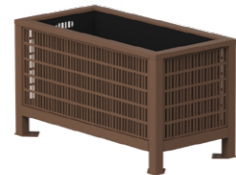

02
Frame Planter Rectangular
Perforated body and frame in Sable Core Ten.
1000L x 500W x 560H | 19 3/4" W x 39 3/8" L x 22" H