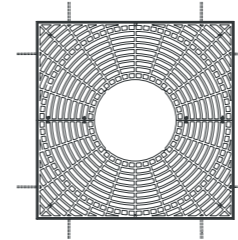

Rectangular
 1000L x 500W x 560H
 19 3/4" W x 39 3/8" L x 22" H

Square
 1000L x 1000W x 560H
 39 3/8" W x 39 3/8" L x 22" H

Square XL
 1000L x 1000W x 800H
 39 3/8" W x 39 3/8" L x 31 1/2" H

Round
 500Ø x 500H
 Ø19 3/4" x 19 3/4" H

Round Tall
 500Ø x 700H
 Ø19 3/4" x 27 1/2" H

Round Large
 700Ø x 500H
 Ø27 1/2" x 19 3/4" H

Round XL
 1000Ø x 800H
 Ø39 3/8" x 31 1/2" H

2. Select body option

Solid

Slots perforation

Battened

Tailored

Silva Tree Grate

For further tailoring, contact us to speak with a sales consultant.

Australia 1800 027 799
United States +1 212 763 0174
International +61 2 8774 8888
Email info@streetfurniture.com

How to order in 3 steps

Select one per category to specify your product.

1. Select product

- Silva Grate
1210L x 1210W (mm)
47 5/8"L x 47 5/8"W

2. Select frame

- Stainless 304 Angle Frame
- Tailored

3. Select finish

- Cast aluminium powder coated (see colour chart at streetfurniture.com/colour-chart/)
- Tailored