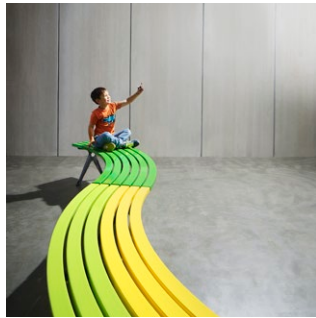

JOIN streetchat

Get news, trends and tips
on furnishing the public realm at
streetfurniture.com/streetchat

Australia 1300 027 799
International +61 2 8774 8888

Email info@streetfurniture.com
N6 391 Park Road, Regents Park
NSW 2143, Australia

streetfurniture.com