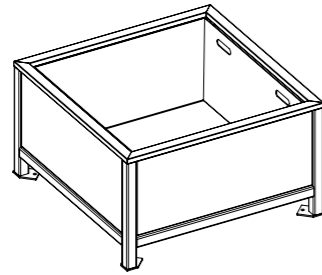

08
Frame Round Planter Round XL, Battened
Aluminium Curly Birch battens with Core Ten frame.
1000Ø x 800H | Ø39 3/8" x 31 1/2" H

Frame Planter

For further tailoring, contact us to speak with a sales consultant.

Australia 1300 027 799
 United States +1 212 763 0174
 International +61 2 8774 8888
 Email info@streetfurniture.com

How to order in 7 steps

Select one per category to specify your product.

1. Select planter shape and size

Rectangular
 1000L x 500W x 560H
 19 3/4" W x 39 3/8" L x 22" H

Square
 1000L x 1000W x 560H
 39 3/8" W x 39 3/8" L x 22" H

Square XL
 1000L x 1000W x 800H
 39 3/8" W x 39 3/8" L x 31 1/2" H

Round
 500Ø x 500H
 Ø19 3/4" x 19 3/4" H