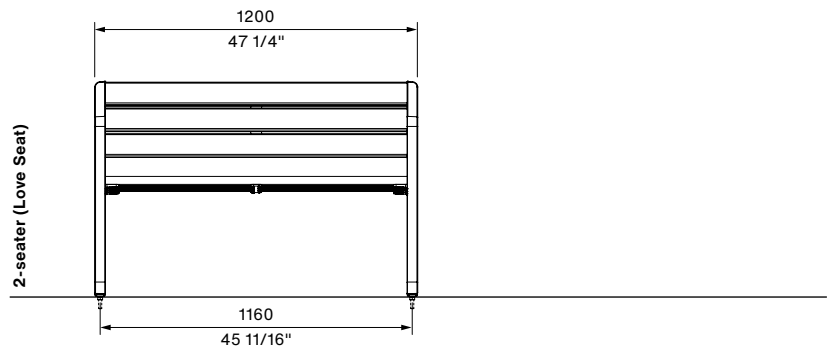

FRONT VIEW
Surface Fxed

SIDE VIEW
Subsurface Fixed
With 2 End Arms

SIDE VIEW
Freestanding
With No Arms

FRONT VIEW
Surface Fixed