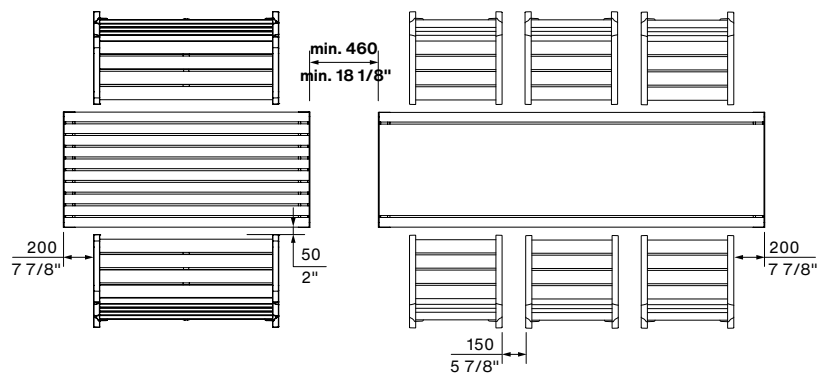

Piatto Love Seat with Linea Table 1600mm

Piatto Chair with Linea Table 2500mm