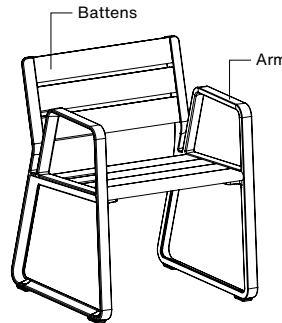

MCODE:  
PC7

DIMENSIONS:  
600W x 795H x various lengths (mm)  
23 5/8" W x 31 1/4" H x various lengths

Select one box per category to specify your product.

**LENGTH**

- 1-seater, 600mm | 23 5/8"
- 2-seater (Love Seat), 1200mm | 47 1/4"
- Tailored

Refer to numbers to specify multicolour battens.

1-seater, With Arms

2-seater (Love Seat), With No Arms

**ISOMETRIC VIEW**

**TOP VIEW**

**FRONT VIEW**  
Surface Fxed

**SIDE VIEW**  
Subsurface Fixed  
With 2 End Arms