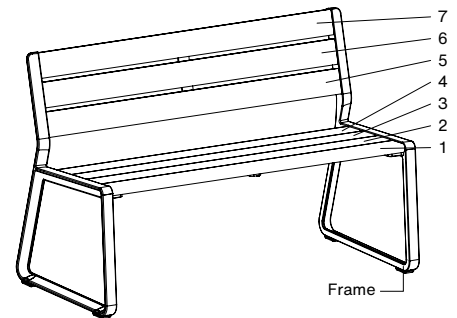

MCODE:  
PC7

DIMENSIONS:  
600W x 795H x various lengths (mm)  
23 5/8" W x 31 1/4" H x various lengths

Select one box per category to specify your product.

**LENGTH**

- 1-seater, 600mm | 23 5/8"
- 2-seater (Love Seat), 1200mm | 47 1/4"
- Tailored

Refer to numbers to specify multicolour battens.

1-seater, With Arms

2-seater (Love Seat), With No Arms

**ISOMETRIC VIEW**

**TOP VIEW**

**FRONT VIEW**  
Surface Fxed

**SIDE VIEW**  
Subsurface Fixed  
With 2 End Arms