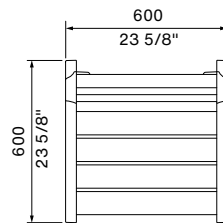

MCODE:  
PC7

DIMENSIONS:  
600W x 795H x various lengths (mm)  
23 5/8" W x 31 1/4" H x various lengths

Select one box per category to specify your product.

**LENGTH**

- 1-seater, 600mm | 23 5/8"
- 2-seater (Love Seat), 1200mm | 47 1/4"
- Tailored

Refer to numbers to specify multicolour battens.

1-seater, With Arms

2-seater (Love Seat), With No Arms

**ISOMETRIC VIEW**

**TOP VIEW**

**FRONT VIEW**  
Surface Fxed

**SIDE VIEW**  
Subsurface Fixed  
With 2 End Arms

**SIDE VIEW**  
Freestanding  
With No Arms

**FRONT VIEW**  
Surface Fixed