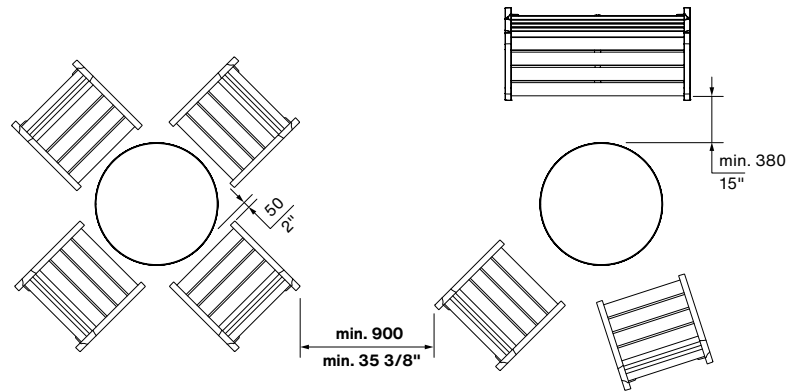

MCODE:  
PC7

DIMENSIONS:  
600W x 795H x various lengths (mm)  
23 5/8" W x 31 1/4" H x various lengths

Select one box per category to specify your product.

**LENGTH**

- 1-seater, 600mm | 23 5/8"
- 2-seater (Love Seat), 1200mm | 47 1/4"
- Tailored

# piatto chair

**Need more information?**

For a brochure, image gallery, CAD downloads, installation and maintenance guides, go to:  
[streetfurniture.com/au/product/piatto-chair](http://streetfurniture.com/au/product/piatto-chair)  
[streetfurniture.com/au/product/piatto-love-seat](http://streetfurniture.com/au/product/piatto-love-seat)

*NOTE: When seating is fixed in a table setting, specify without armrests to ease access. Allow a minimum spacing of 900mm for circulation paths and 460mm between grouped settings to ensure comfort and accessibility.*