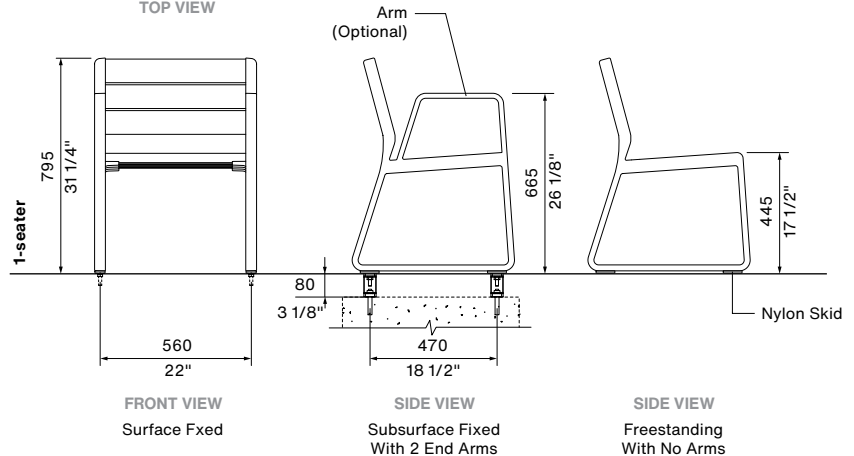

MCODE:  
PC7

DIMENSIONS:  
600W x 795H x various lengths (mm)  
23 5/8" W x 31 1/4" H x various lengths

Select one box per category to specify your product.

**LENGTH**

- 1-seater, 600mm | 23 5/8"
- 2-seater (Love Seat), 1200mm | 47 1/4"
- Tailored

Refer to numbers to specify multicolour battens.

1-seater, With Arms

2-seater (Love Seat), With No Arms

**ISOMETRIC VIEW**

**TOP VIEW**

**FRONT VIEW**  
Surface Fxed

**SIDE VIEW**  
Subsurface Fixed  
With 2 End Arms

**SIDE VIEW**  
Freestanding  
With No Arms

**FRONT VIEW**  
Surface Fixed