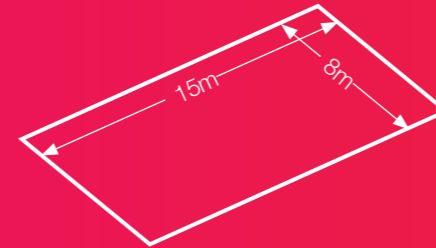

trending now

Explore six furnishing trends – configured on a 15x8 metre space – to help spark ideas for your outdoor space.