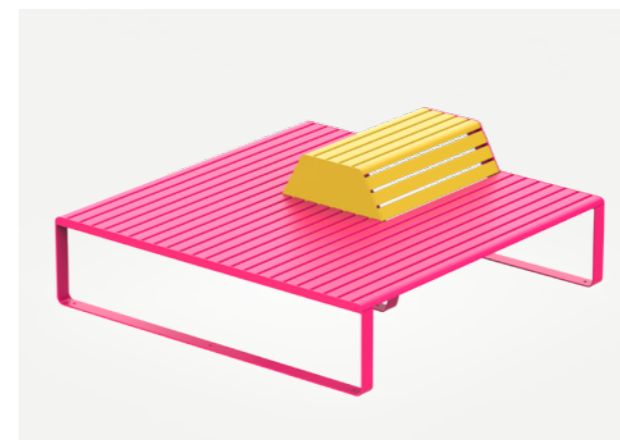

Ø450 x 1495H mm | Ø17 3/4" x 58 7/8" H
Textura Jasper.

Linea Bench

streetfurniture.com/product/linea-bench

445W x 1200L x 430H mm | 17 1/2" W x 47 1/4" L x 17" H
Telemagenta Pink battens and frame.

Linea Bench

streetfurniture.com/product/linea-bench

445W x 1500L x 430H mm | 17 1/2" W x 59" L x 17" H
Wedgewood battens and frame.

Linea Platform

streetfurniture.com/product/linea-platform

1800W x 1800L x 430 H mm | 70 7/8" W x 70 7/8" L x 16 7/8" H
Brilliant Yellow Hill with Telemagenta Pink battens and frame.