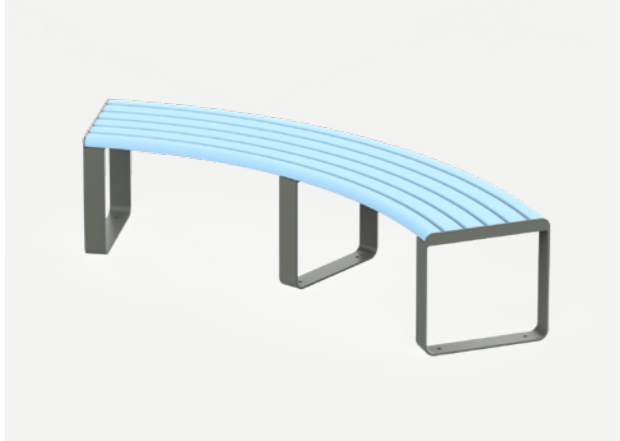

Linea Cubes break up curves in a playful way.

Wood Without Worry aluminium battens add the warm look of timber without the maintenance.

Linea Curved Bench

streetfurniture.com/product/linea-curved-bench

635W x 1930CL x 430H mm | 25" W x 76" CL x 17" H
Horizon Blue battens and Textura Monument frame.