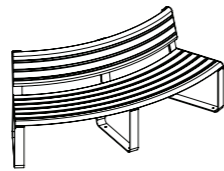

products and colours

Street Furniture Australia offers 100+ products.
Visit streetfurniture.com to see the whole range.

Same tree, different methods

Contact us for various styles and price points to suit your budget.

Linea VT (\$\$\$\$)

Stainless steel frame with vertical hardwood battens.

Linea (\$\$\$)

Stainless steel frame with curved aluminium battens.

Aria (\$\$)

Aluminium frame with hardwood or aluminium battens with 60° connector panels.