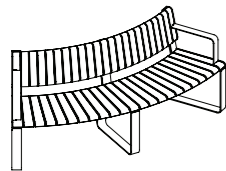

Linea VT Curved Seat, Convex
745W x 1930CL x 790H