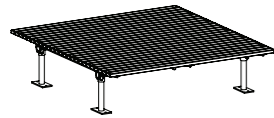

Mall Platform, Post Leg
1815W x 1750L x 435H