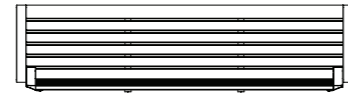

Left to right: Horizon Blue frame and Bistro Orange frame with aluminium Curly Birch battens.

aria

Modular furniture system.

1S
600mm seat

2S
1200mm seat

3S
1800mm seat

3.5S
2100mm seat

1B
600mm bench