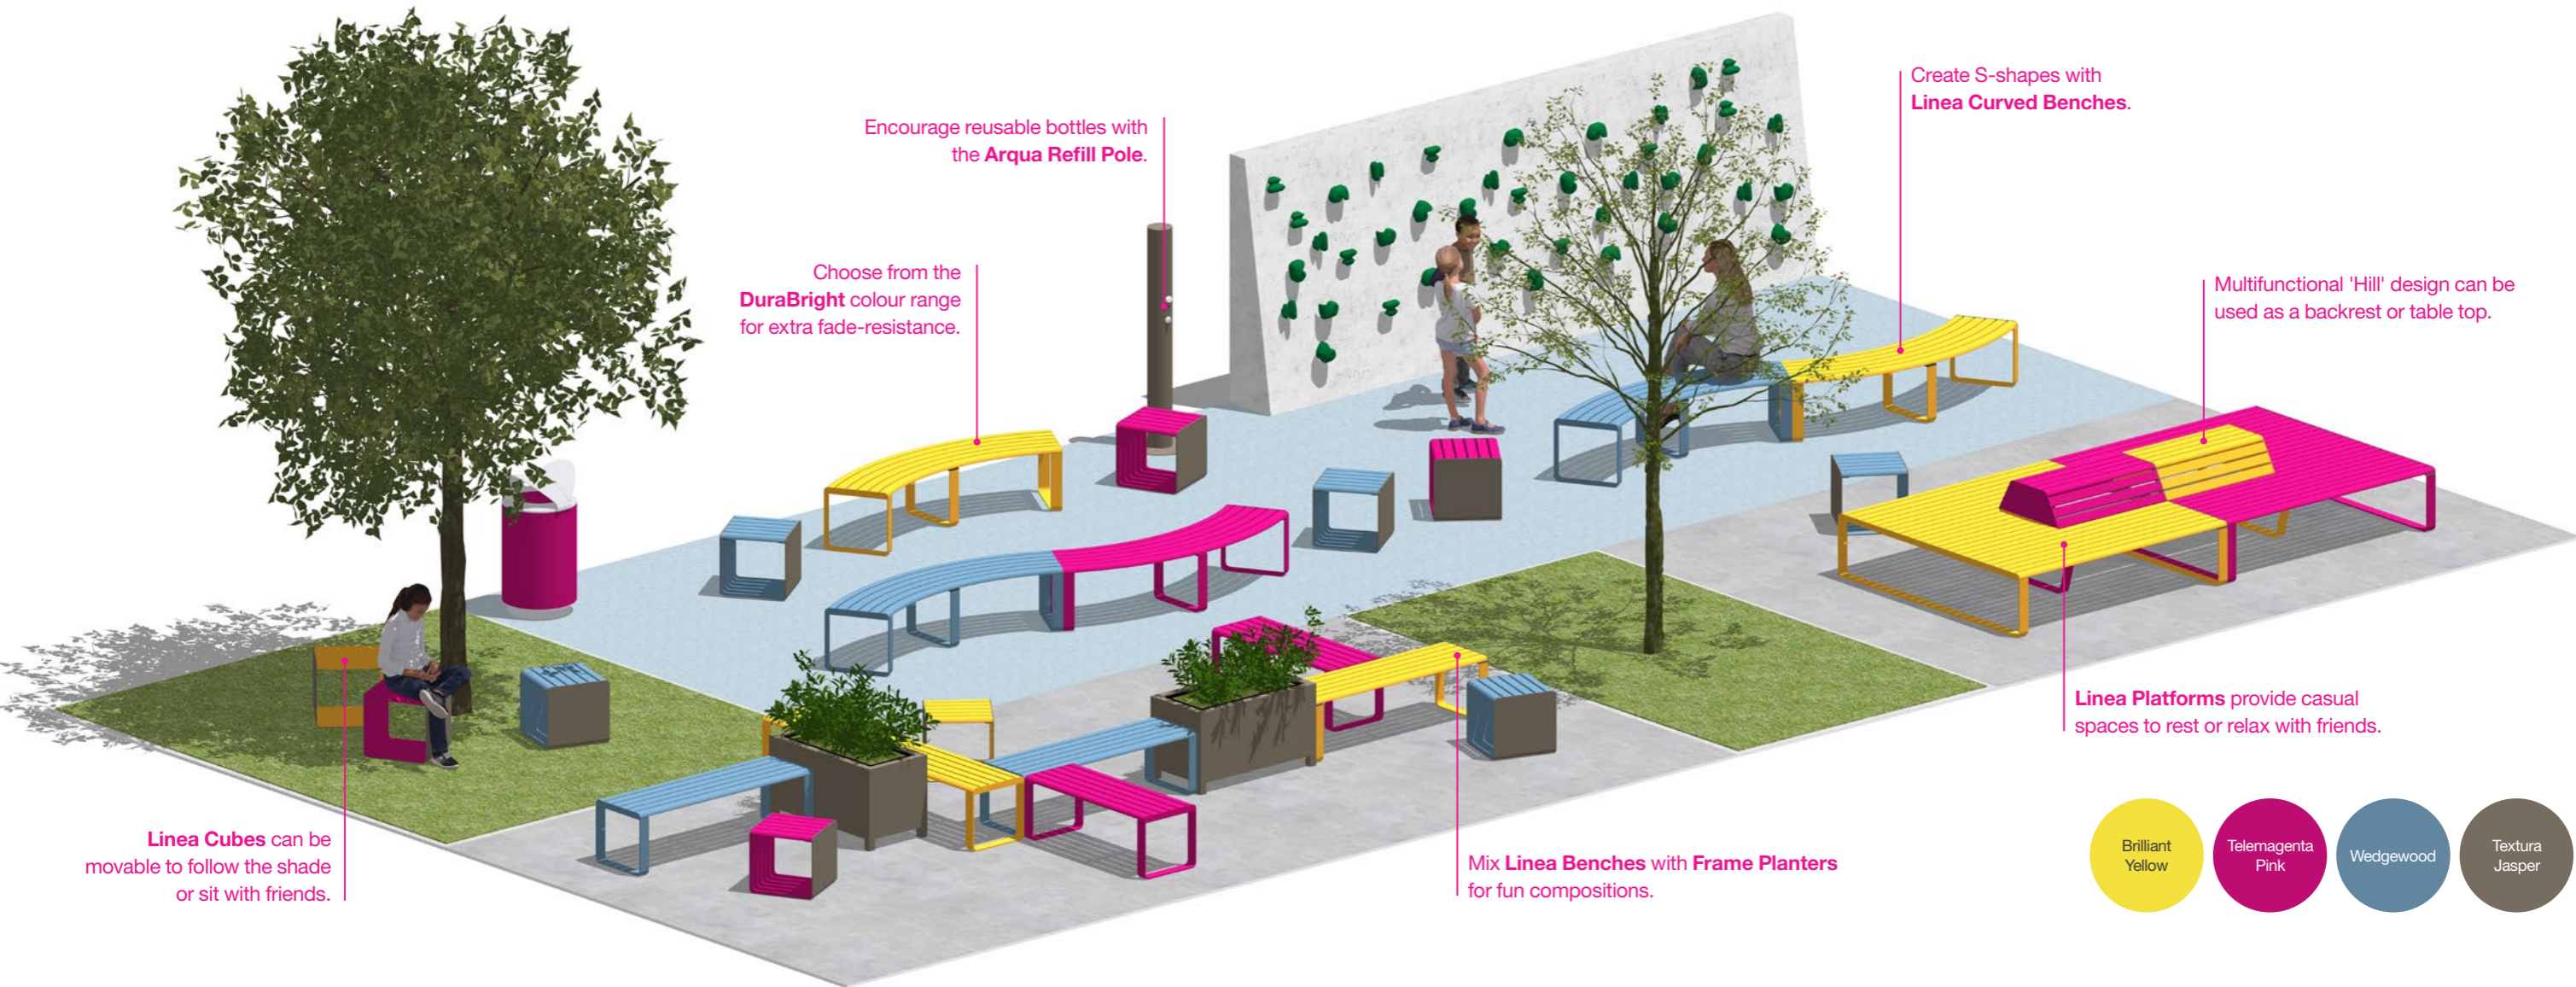

FUN AND BRIGHT

Ignite imagination and play with colours that bring smiles.

Encourage reusable bottles with the **Arqua Refill Pole**.

Choose from the **DuraBright** colour range for extra fade-resistance.

Create S-shapes with **Linea Curved Benches**.

Multifunctional 'Hill' design can be used as a backrest or table top.

Linea Cubes can be movable to follow the shade or sit with friends.

Mix **Linea Benches** with **Frame Planters** for fun compositions.

Linea Platforms provide casual spaces to rest or relax with friends.