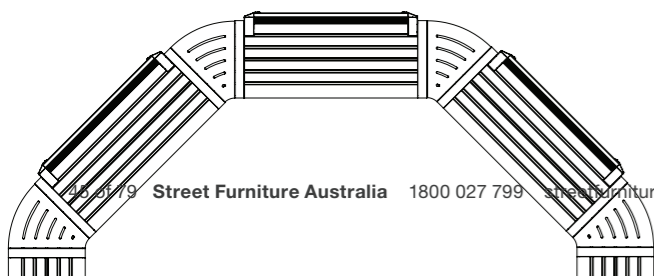

2S-C90-2B-2S-C90-2B-C90-2B-2S-C90

2B-C60-2B-C60-2B

1S-3B

2B-C45-2S-C45-2S-C45-2S-C45-2B

C90-C90-C90-C90

Aria Seating System
C45 connector panel in Textura Night Sky.

ChillOUT Tree with Aria Seating System (Bundle 3)