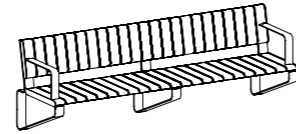

Linea VT (\$\$\$\$)

Stainless steel frame with vertical hardwood battens.

Linea (\$\$\$)

Stainless steel frame with curved aluminium battens.

Aria (\$\$)

Aluminium frame with hardwood or aluminium battens with 60° connector panels.

Mall (\$)

Aluminium frame with curved aluminium battens with end caps. Benches only.

linea vt

New premium option with vertical hardwood.

Linea VT Seat
540W x 1790L x 790H

Linea VT Seat
540W x 660L x 790H

Linea VT Seat
540W x 1200L x 420H