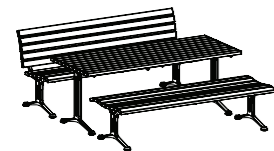

Mall Slim Bench, Post Leg
440W x 2100L x 435H

Mall Platform, Post Leg
1815W x 1750L x 435H

Mall Sun Lounge
605W x 1645L x 905H

Mall Curved Slim Bench
635W x 1930CL x 435H

Mall Curved Slim Bench
635W x 1930CL x 435H