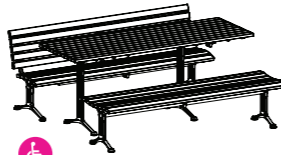

Mall DDA, Tee Leg
Wheelchair End Access
2020W x 2100L x 840H