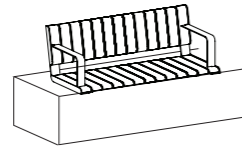

Linea VT (\$\$\$\$)

Stainless steel frame with vertical hardwood battens.

Linea (\$\$\$)

Stainless steel frame with curved aluminium battens.

Aria (\$\$)

Aluminium frame with hardwood or aluminium battens with 60° connector panels.

Mall (\$)

Aluminium frame with curved aluminium battens with end caps. Benches only.

linea vt

New premium option with vertical hardwood.

Linea VT Seat
540W x 1790L x 790H

Linea VT Seat
540W x 660L x 790H

Linea VT Seat
540W x 1200L x 420H