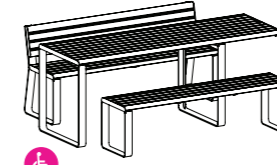

Linea Seat
540W x 1800L x 790H

Linea Seat
540W x 600L x 420H

Linea Curved Seat, Concave
745W x 2025CL x 790H

Linea Curved Seat, Convex
745W x 1930CL x 720H

Linea Bench
445W x 1800L x 430H

Linea Bench
445W x 600L x 65H

Linea Curved Bench
635W x 1930CL x 430H

Linea Cube
445W x 445L x 435H

Linea Picnic Setting
1835W x 1900L x 790H

Linea DDA, Wheelchair End Access
1835W x 2200L x 790H

Linea Lookout Table
445W x 1800L x 720H