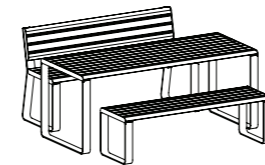

Linea Seat
540W x 1800L x 790H

Linea Seat
540W x 600L x 420H

Linea Curved Seat, Concave
745W x 2025CL x 790H

Linea Curved Seat, Convex
745W x 1930CL x 720H

Linea Bench
445W x 1800L x 430H

Linea Bench
445W x 600L x 65H

Linea Curved Bench
635W x 1930CL x 430H

Linea Cube
445W x 445L x 435H

Linea Picnic Setting
1835W x 1900L x 790H

Linea DDA, Wheelchair End Access
1835W x 2200L x 790H

Linea Lookout Table
445W x 1800L x 720H