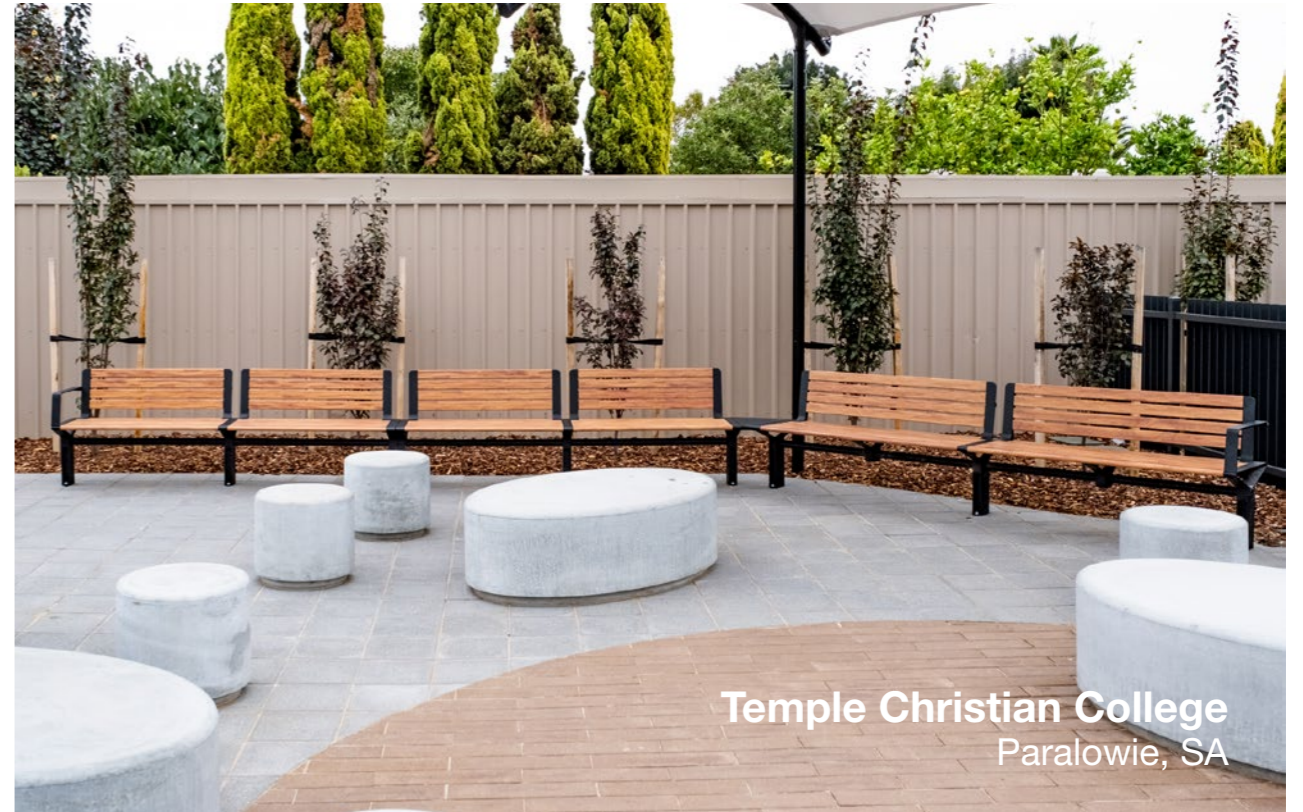

Products shown
Mall Curved Slim Bench, Post Leg with aluminium Spotted Gum battens and Night Sky frame.

St Anthony's Catholic School
Marsfield, NSW

Students requested bright rainbow seats to bring joy to their playground. Curved and straight *Mall Slim Benches* combine to create various shapes.

Products shown

Mall Curved Slim Benches and *Mall Slim Benches*, Tee Leg with rainbow battens and Lobster Red frame.

Temple Christian College
Paralowie, SA

A long *Aria Seating System* was configured to follow the contoured edges of planting and hardscape. Modular components make transport easier and fix together on site.