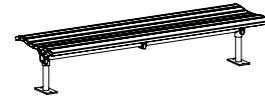

Mall Bench, Post Leg
615W x 2100L x 435H