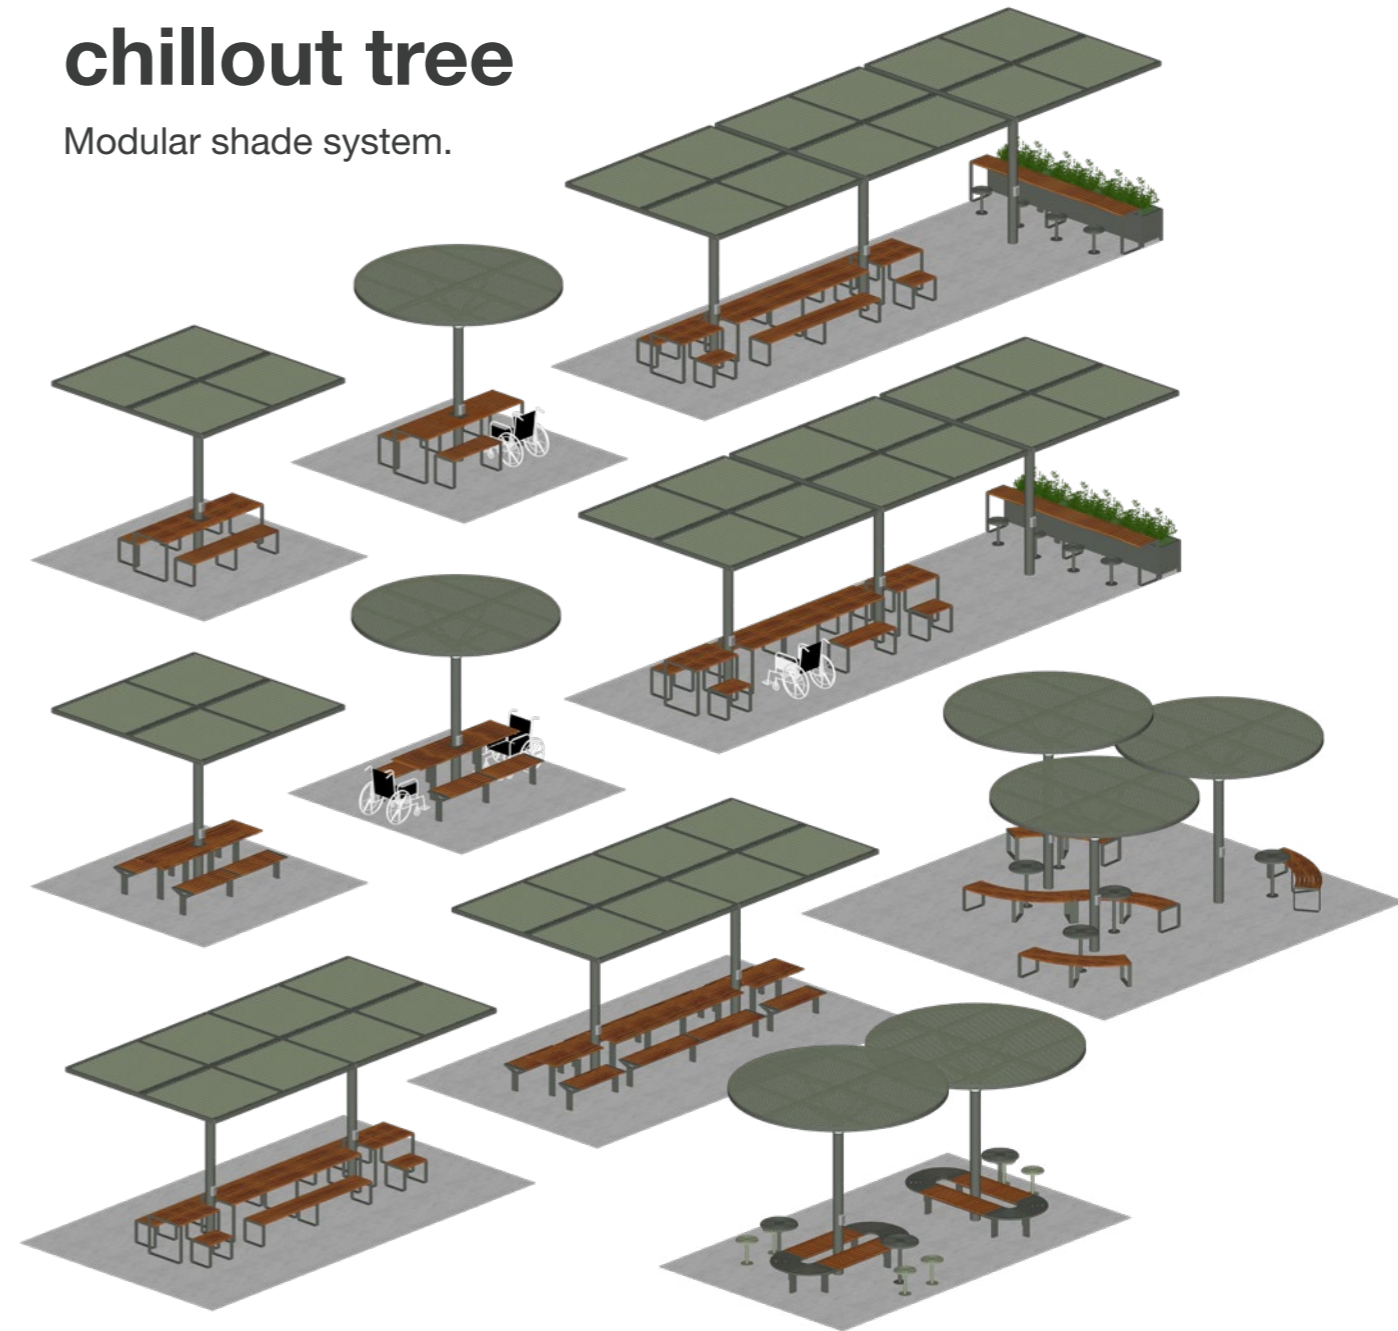

chillout tree

Modular shade system.