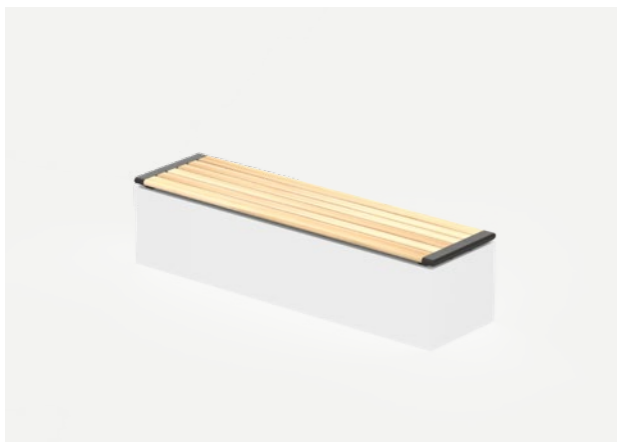

Aria Bench, plinth-fixed

streetfurniture.com/product/aria-bench

485W x 1800L x 45H mm | 19 1/8" W x 70 7/8" L x 1 3/4" H
Aluminium Curly Birch battens and Textura Dark Bronze frame.