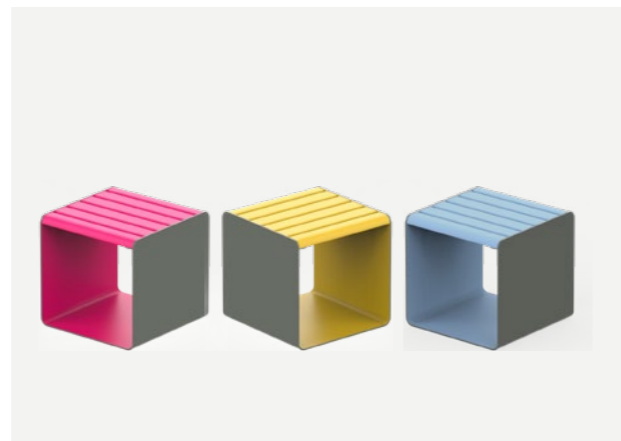

Linea Platforms provide casual spaces to rest or relax with friends.

Linea Curved Bench

streetfurniture.com/product/linea-curved-bench

635W x 1930CL x 430H mm | 25" W x 76" CL x 17" H
Brilliant Yellow battens and frame.