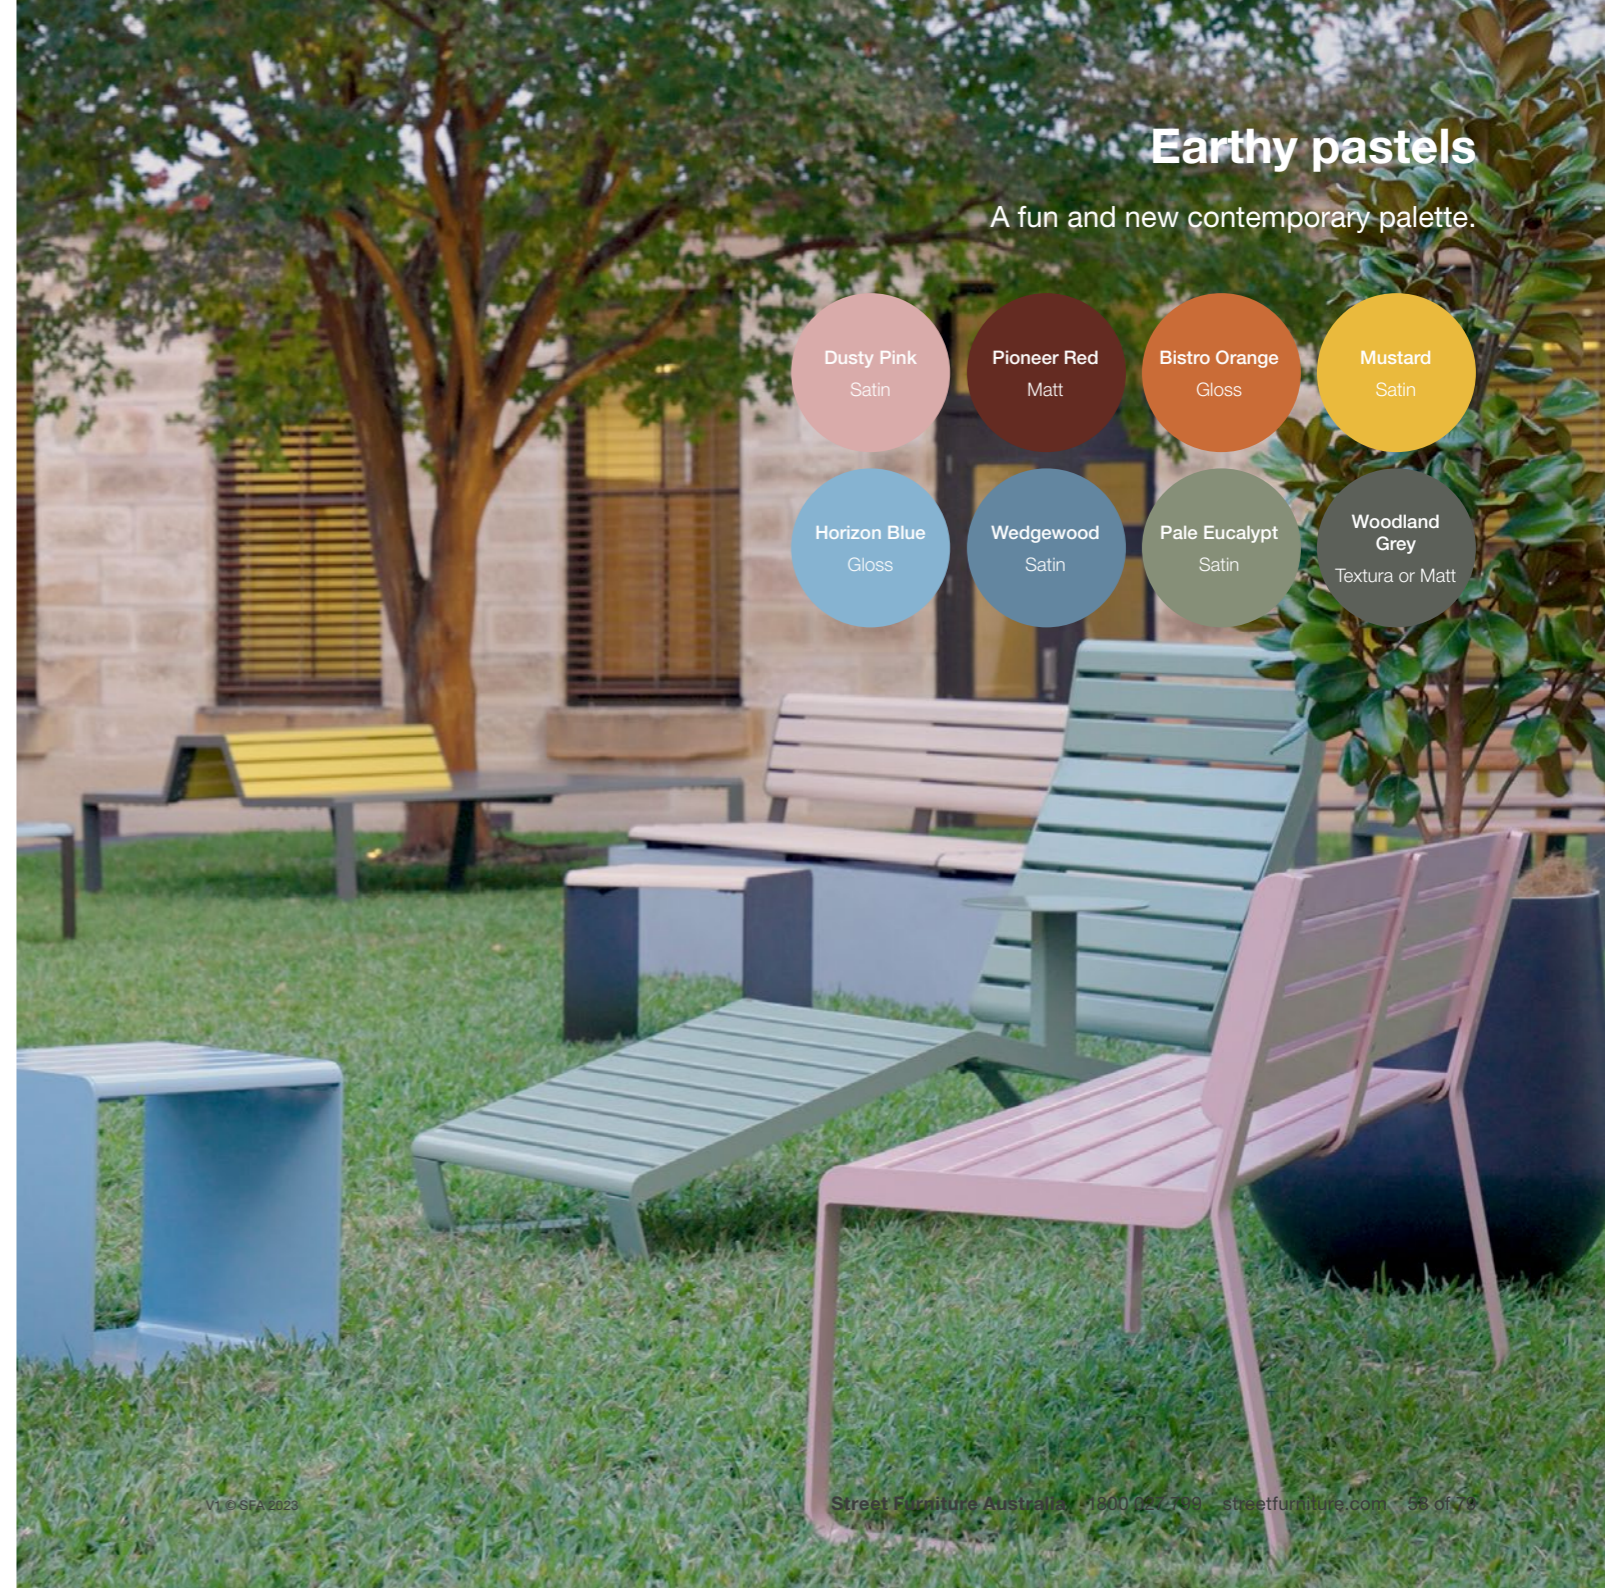

Earthy pastels

A fun and new contemporary palette.