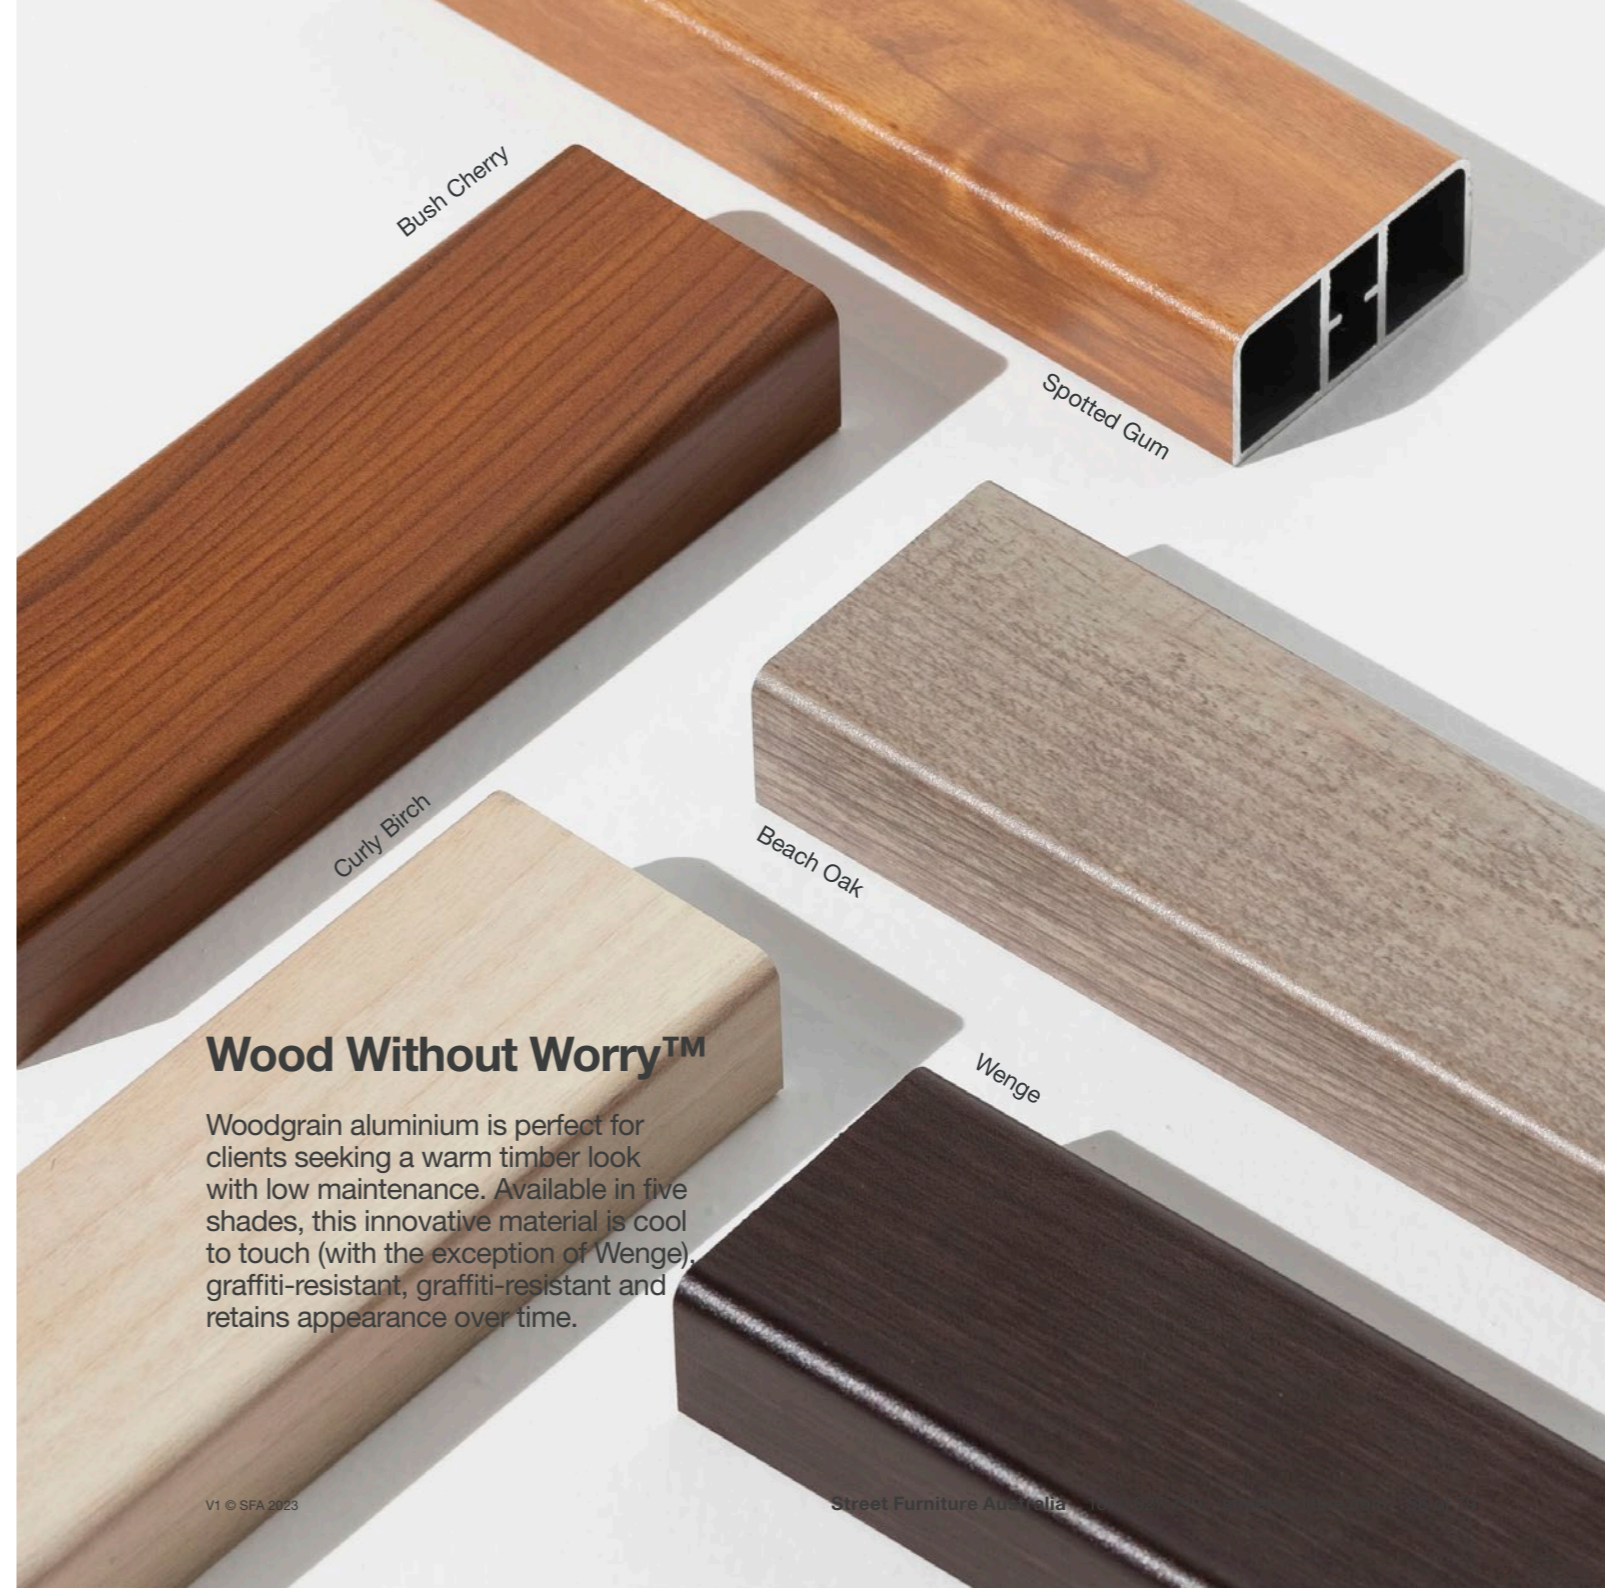

Cafe Table
streetfurniture.com/product/cafe-table

Arqua Fountain
streetfurniture.com/product/arqua-fountain

Park Seat
streetfurniture.com/product/park-seat

materials and colours

Eco-certified hardwood

Select-grade hardwood is exclusively sourced from certified managed forests (FSC or PEFC). To retain appearance, hardwood requires oiling every three months.

Anodised aluminium

Commonly seen on Apple MacBooks, this material features a cool temperature during hot summers. It is a minimal maintenance product only requiring the occasional wash down.

Wood Without Worry™

Woodgrain aluminium is perfect for clients seeking a warm timber look with low maintenance. Available in five shades, this innovative material is cool to touch (with the exception of Wenge), graffiti-resistant, graffiti-resistant and retains appearance over time.