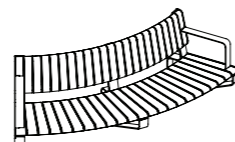

Linea VT Curved Seat, Convex
745W x 1930CL x 720H