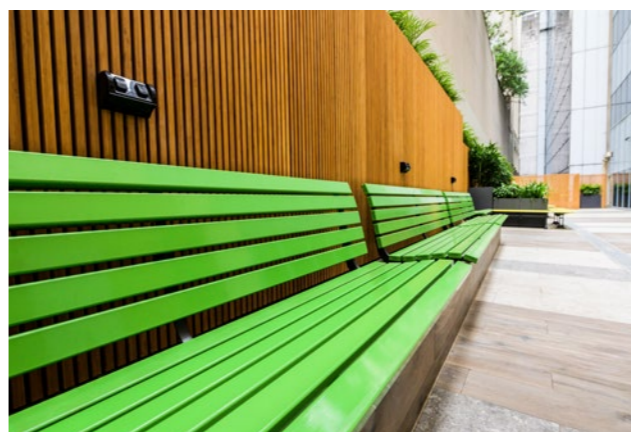

Classic Plaza Seats, connected back to back, provide places to rest alongside the newly built School of Dental Medicine. The seats were specified with adjusted leg heights to allow for level installation across the sloped surface.

Products shown
Classic Plaza Seat with anodised aluminium battens and Night Sky frame.

Mall Seats and *Slim Benches* make a colour splash in MIT's courtyard. Green and yellow hues were chosen from the DuraBright range for boosted fade-resistance to last for decades.

Site designed by *Davies Harrington Design*.

Products shown
Mall Mitred Slim Bench (Brilliant Yellow and Lycra Strip battens and Palladium Silver frame) and Mall Seat, plinth-fixed (Viper Green battens and Palladium Silver frame).