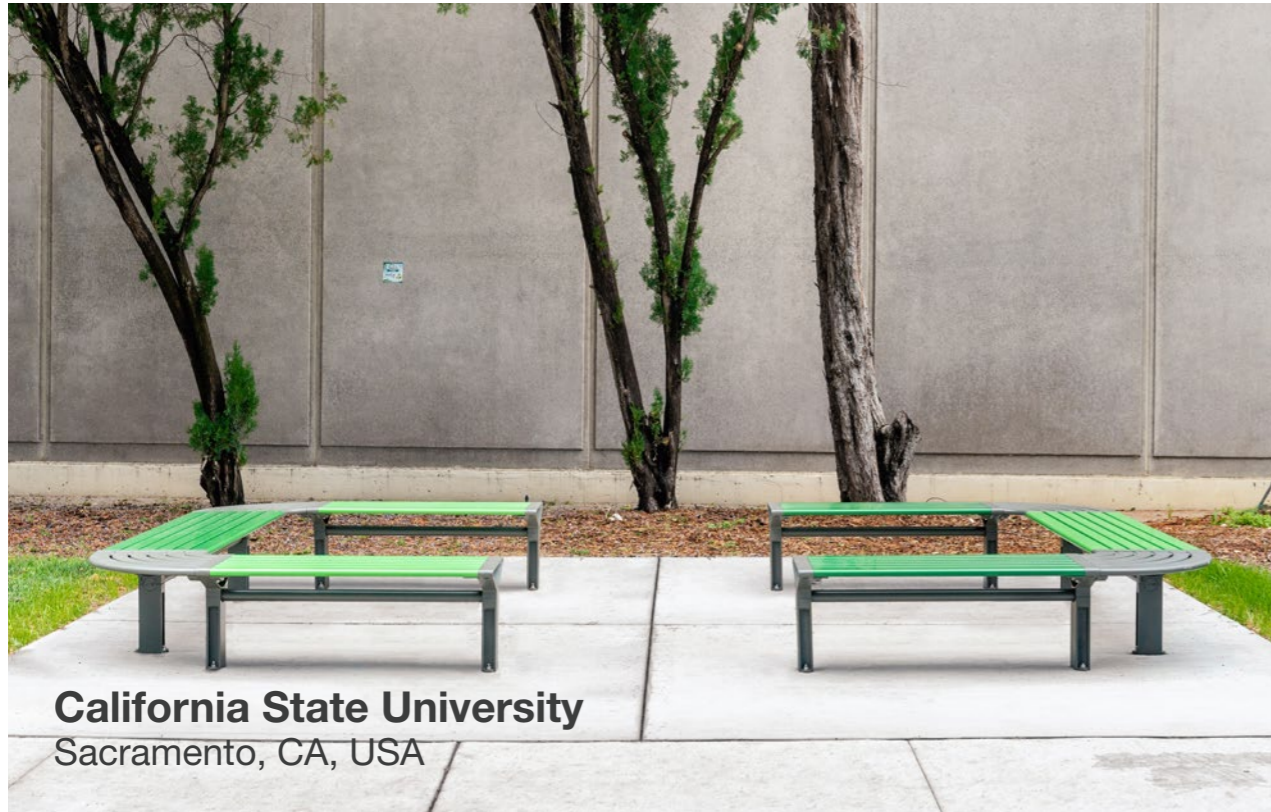

California State University
Sacramento, CA, USA

California State University selected modular components from the *Aria* range to create meet-up and study spaces on campus.

Products shown

Top: *Aria Seating System* with Shamrock and Viper Green batters and *Textura Monument* frame.
Right: *Aria Seating System* with Brilliant Yellow, Shamrock Green and Lycra Strip batters and *Textura Monument* frame.
Linea Cubes with aluminium Beach Oak batters and Viper Green frame.