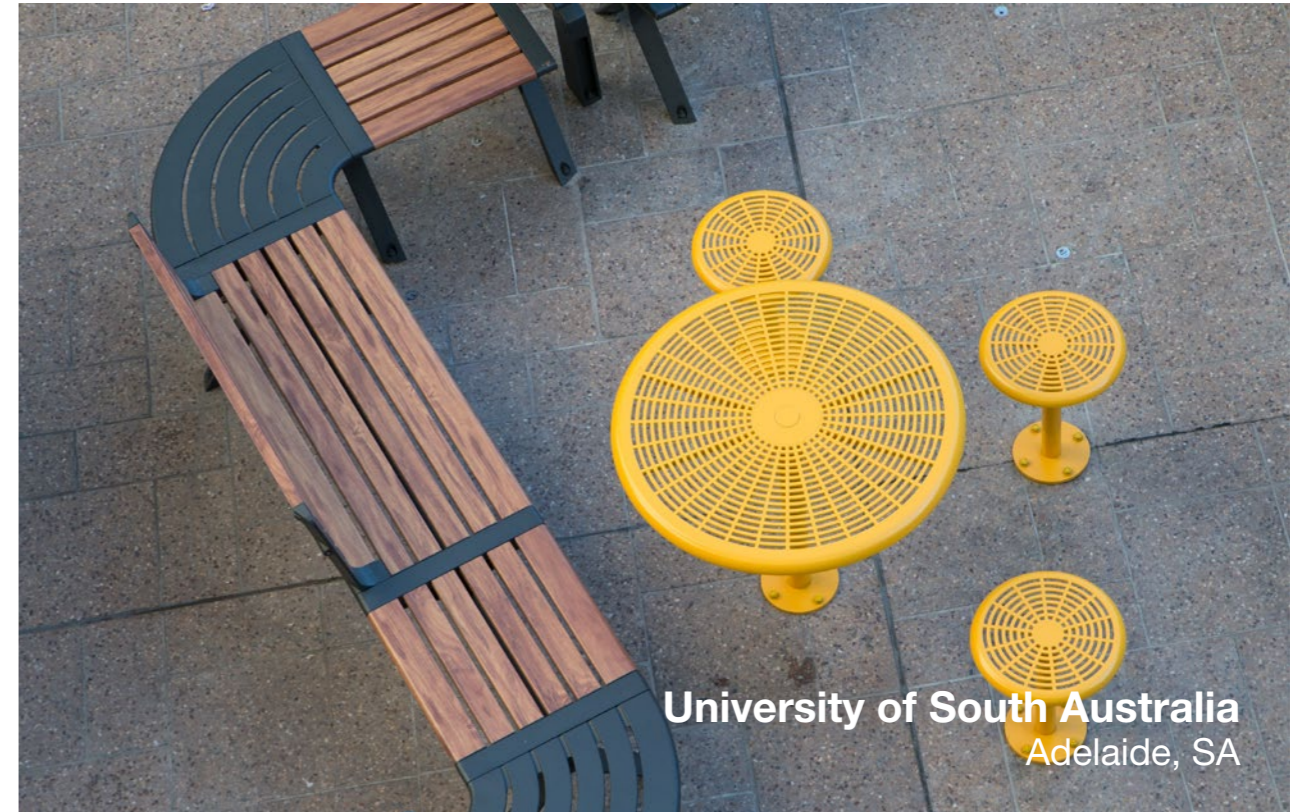

University of South Australia
Adelaide, SA