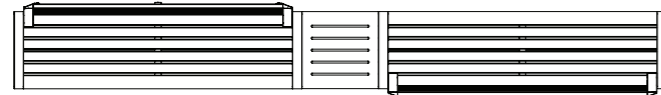

3S-C180-3S