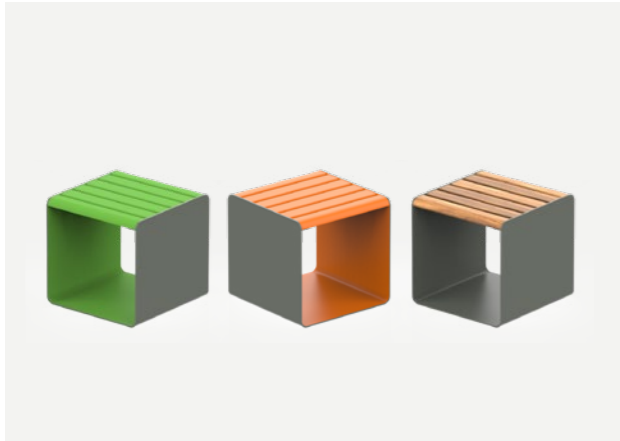

Linea Cubes break up curves in a playful way.

Wood Without Worry aluminium battens add the warm look of timber without the maintenance.

Linea Curved Bench

streetfurniture.com/product/linea-curved-bench

635W x 1930CL x 430H mm | 25" W x 76" CL x 17" H
Horizon Blue battens and Textura Monument frame.