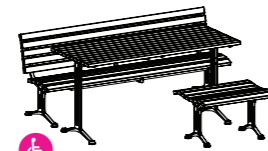

Mall DDA, Tee Leg
Wheelchair Side Access
2020W x 1750L x 840H