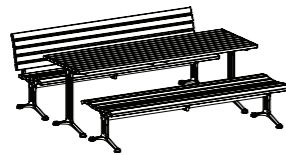

Mall Picnic Setting, Tee Leg
2000W x 2100L x 795H