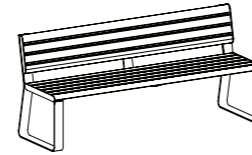

Linea VT Curved Seat, Concave
745W x 2025CL x 720H

Linea VT Curved Seat, Convex
745W x 1930CL x 720H

Linea Table and Seat

Aluminium Curly Birch battens and Pale Eucalypt frames.

linea

Sleek and minimalist.