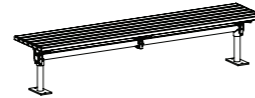

Mall DDA Seat, Splay Leg
585W x 1750L x 840H

Mall DDA Seat, Post Leg
585W x 2100L x 840H

Mall Bench, Splay Leg
615W x 1750L x 435H

Mall Bench, Post Leg
615W x 2100L x 435H

Mall Slim Bench, Splay Leg
440W x 1750L x 435H