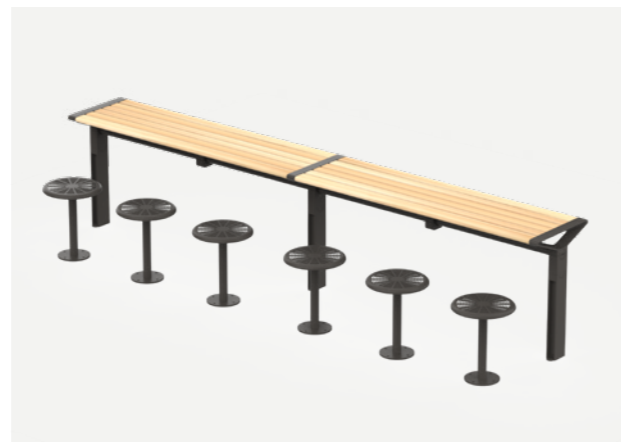

Aria Picnic Settings accommodate smaller groups.

Aria Lookout Table allows students to work, dine or take a break with a view.

ChillOUT Tree, Square

streetfurniture.com/product/chillout-tree

3500W x 3500L x 2780H
Brilliant Yellow roof with champagne perforation, Textura Dark Bronze frame. *Powered version shown.*

Aria Bench, plinth-fixed

streetfurniture.com/product/aria-bench

485W x 1800L x 45H mm | 19 1/8" W x 70 7/8" L x 1 3/4" H
Aluminium Curly Birch battens and Textura Dark Bronze frame.

Aria Lookout Table with Cafe Stool