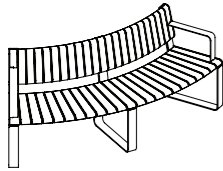

Same tree, different methods

Contact us for various styles and price points to suit your budget.

Linea VT ($$$$)

Stainless steel frame with vertical hardwood battens.