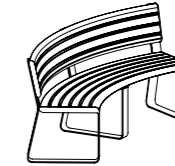

Linea Table and Seat

Aluminium Curly Birch battens and Pale Eucalypt frames.

linea

Sleek and minimalist.