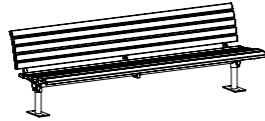

ChillOUT Tree, Powered
Brilliant Yellow, with Hole perforated roof panels.

chillout tree

Modular shade system.

mall

Elegant, timeless, versatile.

Mall Seat, Splay Leg
615W x 1750L x 795H

Mall Seat, Post Leg
615W x 2100L x 795H