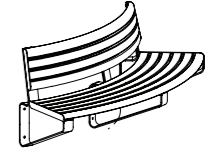

Linea Curved Seat, Convex
745W x 1930CL x 720H