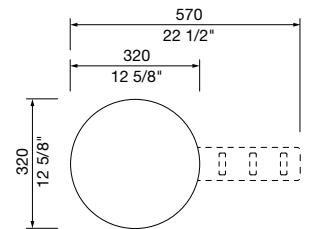

Not suitable with freestanding seats or benches.

DIMENSIONS:

570L x 320W x 295H (mm)
22 1/2" L x 12 5/8" W x 11 5/8" H

Select one box per category to specify your product.

TYPE:

- Fitted
 - For Aluminium Batten
 - For Hardwood or Engineered Wood Batten
- Loose (For Retrofit on Site)
 - For Aluminium Batten
 - For Hardwood or Engineered Wood Batten

COLOUR:

[See Colour Chart](#)

- Stainless 304 Powder Coated
- Stainless 316 Powder Coated

QUANTITY:

- 1
- 2*
- Tailored

*Only applicable for ≥2100mm Linea Seat and Linea Bench.

Some options incur additional fees and lead time.

Linea Table Accessory on Linea Bench 1800mm Left-offset

TOP VIEW

ISOMETRIC VIEW

SIDE VIEW

FRONT VIEW

linea table accessory

This is a carbon neutral product.

CONFIGURATIONS: Linea Seat

linea table accessory

This is a carbon neutral product.

CONFIGURATIONS: Linea Bench

Not suitable with freestanding seats or benches.

	1-seater 600mm 23 5/8"	2-seater 1200mm 47 1/4"	2.5-seater 1500mm 59"	3-seater 1800mm 70 8/8"	3.5-seater 2100mm 82 5/8"
Left-end					
Left-offset					
Centred					
Right-offset					
Right-end					
Double-end					
Double-offset					 A B C