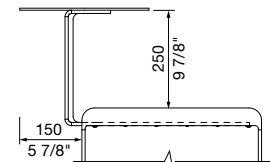

Not suitable with freestanding seats or benches.

DIMENSIONS:

570L x 320W x 295H (mm)
22 1/2" L x 12 5/8" W x 11 5/8" H

Select one box per category to specify your product.

TYPE:

- Fitted
 - For Aluminium Batten
 - For Hardwood or Engineered Wood Batten
- Loose (For Retrofit on Site)
 - For Aluminium Batten
 - For Hardwood or Engineered Wood Batten

Linea Table Accessory on Linea Bench 1800mm Left-offset

TOP VIEW

ISOMETRIC VIEW

SIDE VIEW

FRONT VIEW

linea table accessory

This is a carbon neutral product.

CONFIGURATIONS: Linea Seat

Not suitable with freestanding seats or benches.

	1-seater 600mm 23 5/8"	2-seater 1200mm 47 1/4"	2.5-seater 1500mm 59"	3-seater 1800mm 70 8/8"	3.5-seater 2100mm 82 5/8"
Left-end	 No Arms				
Left-offset					
Centred		 No Arms			
Right-offset					
Right-end	 No Arms				
Double-end					
Double-offset					 600mm 900mm 440mm 580mm No Arms

linea table accessory

This is a carbon neutral product.

CONFIGURATIONS: Linea Bench

Not suitable with freestanding seats or benches.

	1-seater 600mm 23 5/8"	2-seater 1200mm 47 1/4"	2.5-seater 1500mm 59"	3-seater 1800mm 70 8/8"	3.5-seater 2100mm 82 5/8"
Left-end					
Left-offset					
Centred					
Right-offset					
Right-end					
Double-end					
Double-offset					 A B C