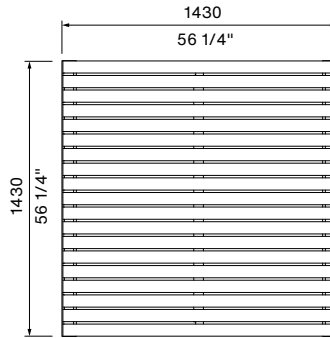

MOUNTING:

- ☐ Surface Fixed
- ☐ Subsurface Fixed
- ☐ Freestanding

TOP VIEW