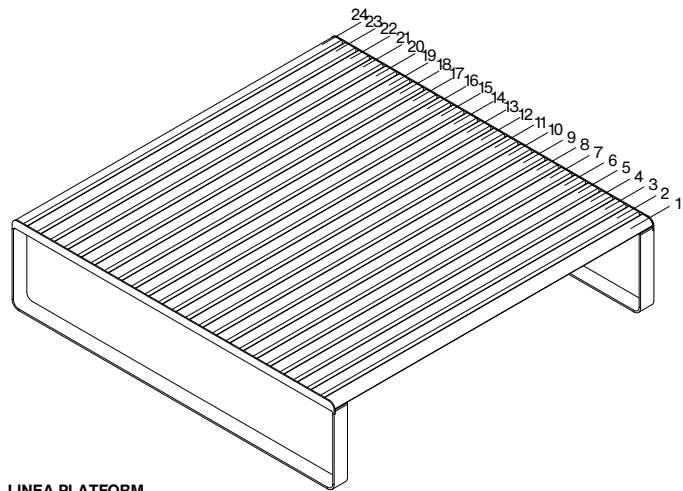

SIDE VIEW
Freestanding

TOP VIEW

Hill (optional)

FRONT VIEW
Surface Fixed

SIDE VIEW
Surface Fixed

FRONT VIEW
Subsurface Fixed

SIDE VIEW
Subsurface Fixed

linea platform

OPTIONAL EXTRAS:

Refer to the separate technical sheet.

Seat Divider (DV1)

Some options incur additional fees and lead time.

Need more information?

For a brochure, image gallery, CAD downloads, installation and maintenance guides, go to: streetfurniture.com/au/product/linea-platform/

Quick links:

streetfurniture.com/au/colour-chart/

streetfurniture.com/au/warranty/

LINEA PLATFORM
1430x1430 MM
No Hill

LINEA PLATFORM
1800x1800 MM
No Hill

LINEA PLATFORM
1800x1800 MM
With Hill