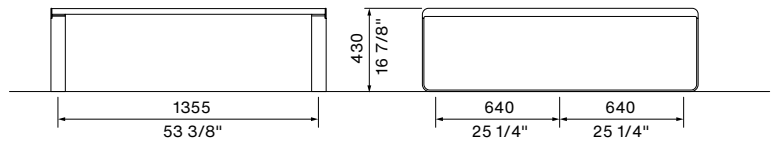

FRONT VIEW
Freestanding

SIDE VIEW
Freestanding