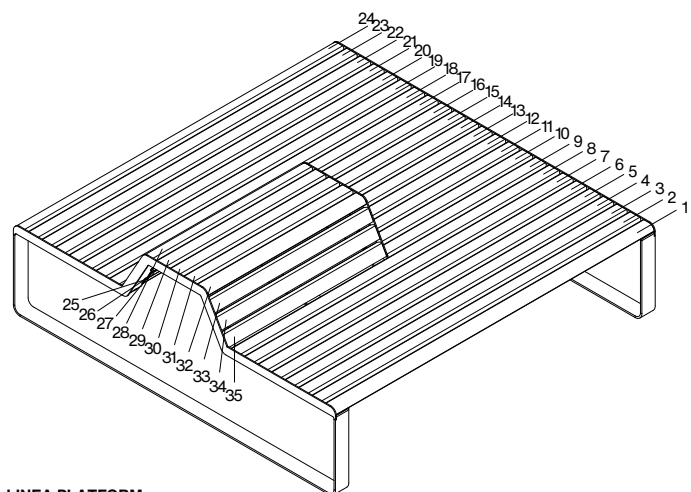

Quick links:

streetfurniture.com/au/colour-chart/

streetfurniture.com/au/warranty/

LINEA PLATFORM
1430x1430 MM
No Hill

LINEA PLATFORM
1800x1800 MM
No Hill

LINEA PLATFORM
1800x1800 MM
With Hill