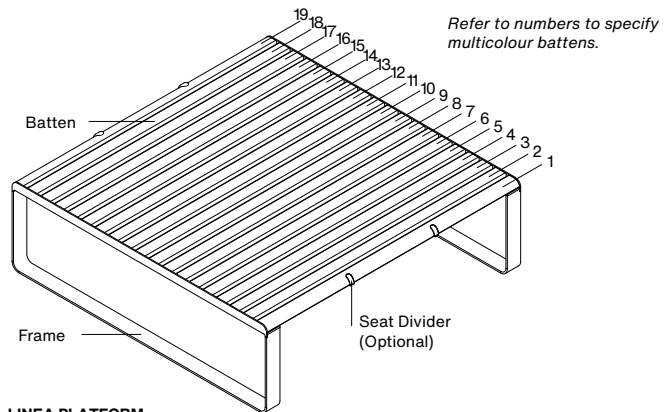

SIDE VIEW
Freestanding

TOP VIEW

Hill (optional)

FRONT VIEW
Surface Fixed

SIDE VIEW
Surface Fixed

FRONT VIEW
Subsurface Fixed

SIDE VIEW
Subsurface Fixed

linea platform

OPTIONAL EXTRAS:

Refer to the separate technical sheet.

Seat Divider (DV1)

Some options incur additional fees and lead time.

Need more information?

For a brochure, image gallery, CAD downloads, installation and maintenance guides, go to: streetfurniture.com/au/product/linea-platform/

Quick links:

streetfurniture.com/au/colour-chart/

streetfurniture.com/au/warranty/

LINEA PLATFORM
1430x1430 MM
No Hill

LINEA PLATFORM
1800x1800 MM
No Hill

LINEA PLATFORM
1800x1800 MM
With Hill