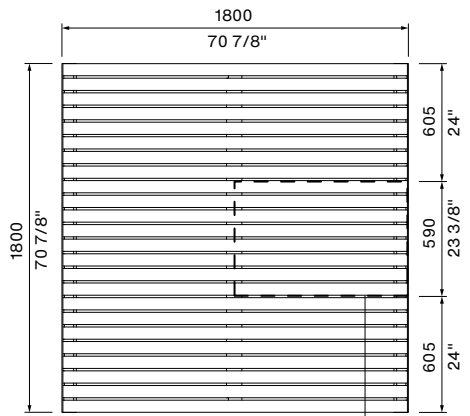

MCODE: LIP9

DIMENSIONS:

1430 or 1800 x 430 H (mm)
56 1/4" or 70 7/8" x 16 7/8" H

Select one box per category to specify your product.

SIZE:

- 1430mm x 1430mm | 56 1/4" x 56 1/4"
- 1800mm x 1800mm | 70 7/8" x 70 7/8"
- Tailored

SIDE VIEW
Freestanding

TOP VIEW

Hill (optional)

FRONT VIEW
Surface Fixed

SIDE VIEW
Surface Fixed

FRONT VIEW
Subsurface Fixed

SIDE VIEW
Subsurface Fixed

linea platform

Quick links:

streetfurniture.com/au/colour-chart/

streetfurniture.com/au/warranty/

LINEA PLATFORM
1430x1430 MM
No Hill

LINEA PLATFORM
1800x1800 MM
No Hill

LINEA PLATFORM
1800x1800 MM
With Hill