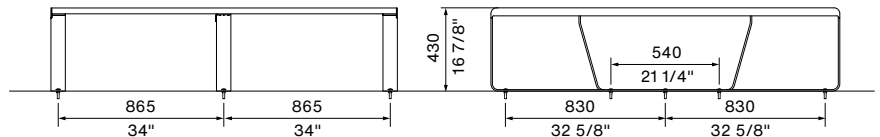

MCODE: LIP9

DIMENSIONS:

1430 or 1800 x 430 H (mm)
56 1/4" or 70 7/8" x 16 7/8" H

Select one box per category to specify your product.

SIZE:

- 1430mm x 1430mm | 56 1/4" x 56 1/4"
- 1800mm x 1800mm | 70 7/8" x 70 7/8"
- Tailored

SIDE VIEW
Freestanding

TOP VIEW

Hill (optional)

FRONT VIEW
Surface Fixed

SIDE VIEW
Surface Fixed

FRONT VIEW
Subsurface Fixed

SIDE VIEW
Subsurface Fixed

linea platform