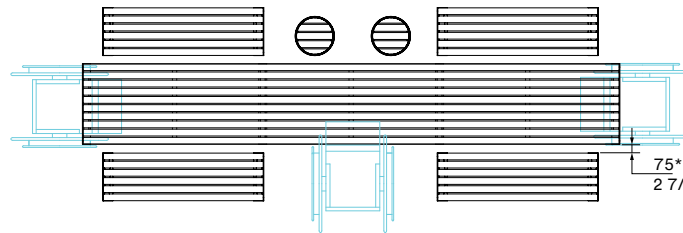

MCODE: LIT10-L

**DIMENSIONS:**

750W x 5000L x various heights (mm)  
29 1/2" W x 196 7/8" x various heights

Select one box per category to specify your product.

**TYPE:**

- Standard Table
- DDA Table (With Wheelchair Access)

# linea long communal table

**OPTIONAL EXTRAS:**

Refer to the separate technical sheet.

[Chess Board](#)

Some options incur additional fees and lead time.

**Need more information?**

For a brochure, image gallery, CAD downloads, installation and maintenance guides, go to: [streetfurniture.com/au/product/linea-long-communal-table/](http://streetfurniture.com/au/product/linea-long-communal-table/)

Setting 1: 12-seater, with 6x Linea Bench (1200mm)

\*50mm gap between the table and bench is a recommendation only for ease of use.

Setting 2: 14-seater, with 4x Linea Bench (2100mm)

Setting 3: 12-seater + 3 wheelchairs with 4x Linea Bench (1500mm)