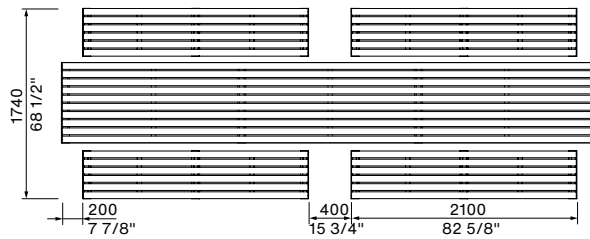

Setting 2: 14-seater, with 4x Linea Bench (2100mm)