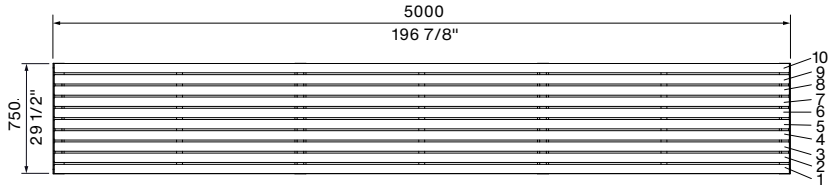

MCODE: LIT10-L

**DIMENSIONS:**

750W x 5000L x various heights (mm)  
29 1/2" W x 196 7/8" x various heights

Select one box per category to specify your product.

**TYPE:**

- Standard Table
- DDA Table (With Wheelchair Access)

**MOUNTING:**

- Surface Fixed
- Subsurface Fixed
- Freestanding

Linea Long Communal Table (Standard)  
12-seater, with 6x Linea Bench (1200mm)

**TYPE**

TOP VIEW

Refer to numbers to specify multicolour battens.