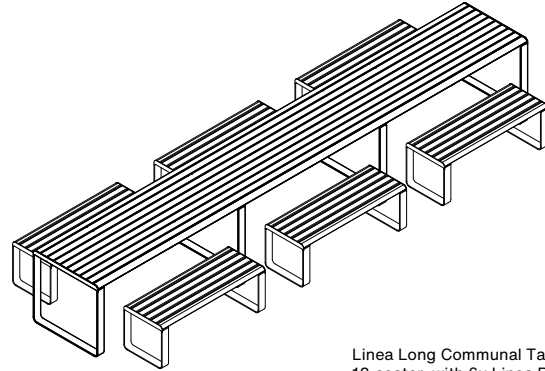

**MOUNTING:**

- Surface Fixed
- Subsurface Fixed
- Freestanding

Linea Long Communal Table (Standard)  
12-seater, with 6x Linea Bench (1200mm)

**TYPE**

TOP VIEW

Refer to numbers to specify multicolour battens.

FRONT VIEW

Standard, Surface Fixed

FRONT VIEW

DDA Table (Wheelchair Double End Access), Subsurface Fixed