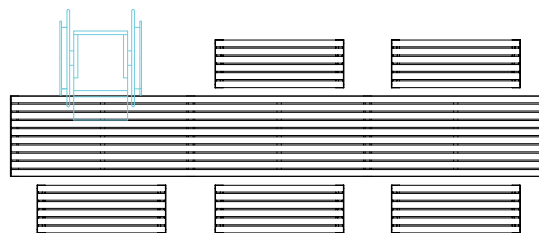

Setting 4: 10-seater + 1 wheelchairs with 5x Linea Bench (1200mm)