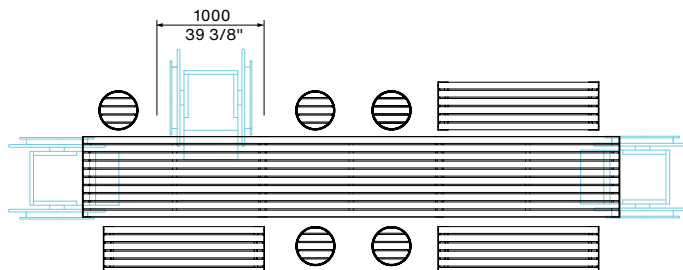

MCODE: LIT10-L

**DIMENSIONS:**

750W x 5000L x various heights (mm)  
29 1/2" W x 196 7/8" x various heights

Select one box per category to specify your product.

**TYPE:**

- Standard Table
- DDA Table (With Wheelchair Access)

Setting 1: 12-seater, with 6x Linea Bench (1200mm)

\*50mm gap between the table and bench is a recommendation only for ease of use.

Setting 2: 14-seater, with 4x Linea Bench (2100mm)

Setting 3: 12-seater + 3 wheelchairs with 4x Linea Bench (1500mm)

\*Wheelchair access requires **min. 75mm** gap between the table and bench.

Setting 4: 10-seater + 1 wheelchairs with 5x Linea Bench (1200mm)

Setting 5: 13-seater + 3 wheelchairs with 3x Linea Bench (1800mm), and 5x Piatto Stool