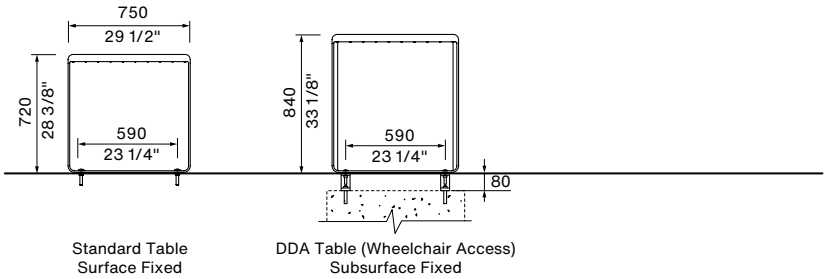

MCODE: LIT10-L

**DIMENSIONS:**

750W x 5000L x various heights (mm)  
29 1/2" W x 196 7/8" x various heights

Select one box per category to specify your product.

**TYPE:**

- Standard Table
- DDA Table (With Wheelchair Access)

**MOUNTING:**

- Surface Fixed
- Subsurface Fixed
- Freestanding

Linea Long Communal Table (Standard)  
12-seater, with 6x Linea Bench (1200mm)

**TYPE**

TOP VIEW

Refer to numbers to specify multicolour battens.