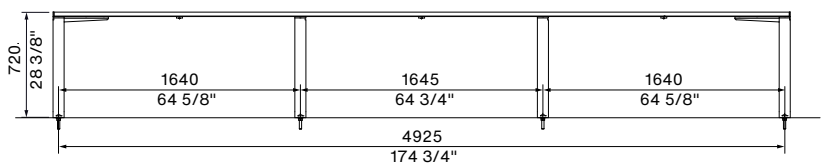

MCODE: LIT10-L

**DIMENSIONS:**

750W x 5000L x various heights (mm)  
29 1/2" W x 196 7/8" x various heights

Select one box per category to specify your product.

**TYPE:**

- Standard Table
- DDA Table (With Wheelchair Access)

**MOUNTING:**

- Surface Fixed
- Subsurface Fixed
- Freestanding

Linea Long Communal Table (Standard)  
12-seater, with 6x Linea Bench (1200mm)

**TYPE**

TOP VIEW

Refer to numbers to specify multicolour battens.

FRONT VIEW

Standard, Surface Fixed

FRONT VIEW

DDA Table (Wheelchair Double End Access), Subsurface Fixed