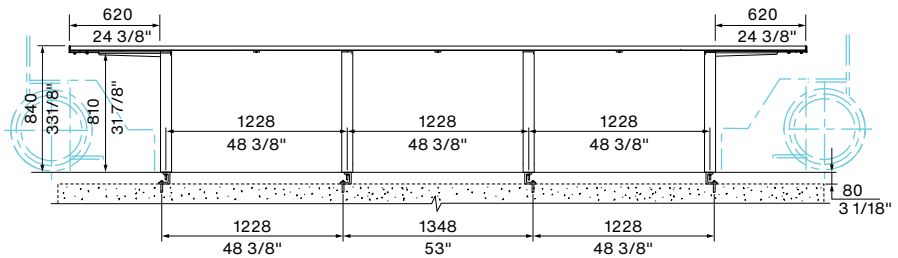

MCODE: LIT10-L

**DIMENSIONS:**

750W x 5000L x various heights (mm)  
29 1/2" W x 196 7/8" x various heights

Select one box per category to specify your product.

**TYPE:**

- Standard Table
- DDA Table (With Wheelchair Access)

**MOUNTING:**

- Surface Fixed
- Subsurface Fixed
- Freestanding

Linea Long Communal Table (Standard)  
12-seater, with 6x Linea Bench (1200mm)

**TYPE**

TOP VIEW

Refer to numbers to specify multicolour battens.

FRONT VIEW

Standard, Surface Fixed

FRONT VIEW

DDA Table (Wheelchair Double End Access), Subsurface Fixed