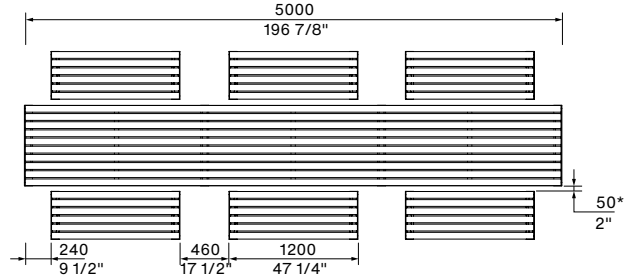

linea long communal table

OPTIONAL EXTRAS:

Refer to the separate technical sheet.

☐ [Chess Board](#)

Some options incur additional fees and lead time.

Need more information?

For a brochure, image gallery, CAD downloads, installation and maintenance guides, go to: streetfurniture.com/au/product/linea-long-communal-table/

Quick links:

streetfurniture.com/au/colour-chart/
streetfurniture.com/au/warranty/

CONFIGURATION EXAMPLES

Setting 1: 12-seater, with 6x Linea Bench (1200mm)

*50mm gap between the table and bench is a recommendation only for ease of use.