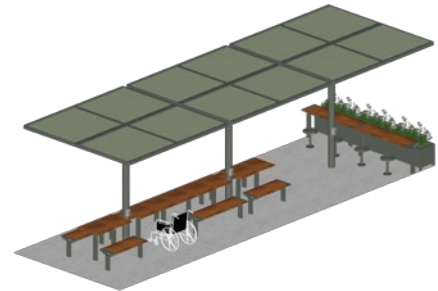

Wheelchair side access

ChillOUT Bundle 8

with Linea Long Communal Table and Linea Lookout Table (16-seater)

☐ **Standard**

- 3x ChillOUT Tree 2700mm H (Square)
- 2x Linea Table 1000mm
- 1x Linea Table 3200mm*
- 4x Linea Bench 600mm
- 2x Linea Bench 2800mm*
- 2x Linea Lookout Table 1600mm
- 4x Cafe or Piatto Stool
- 3x Frame or Linea Planter 1170mm

☐ **Wheelchair side access**

- 3x ChillOUT Tree 2700mm H (Square)
- 2x Linea DDA Table 1000mm
- 1x Linea DDA Table 3200mm*
- 4x Linea Tall Bench 600mm
- 1x Linea Tall Bench 1200mm
- 1x Linea Tall Bench 2800mm*
- 2x Linea Lookout Table 1600mm
- 4x Cafe or Piatto Stool
- 3x Frame or Linea Planter 1170mm