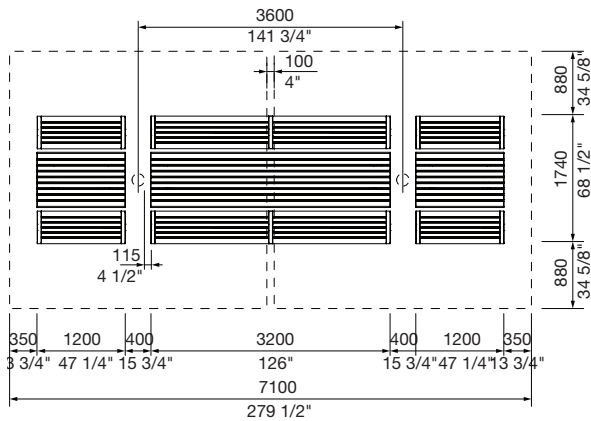

## ChillOUT Bundle 5

with Aria Long Communal Table (18-seater)

**Standard**

- 2x ChillOUT Tree 2700mm H (Square)
- 2x Aria Table 1200mm
- 1x Aria Table 3200mm\*
- 4x Aria Bench 1200mm
- 2x Aria Bench 3200mm

**Wheelchair side access**

- 2x ChillOUT Tree 2700mm H (Square)
- 2x Aria DDA Table 1200mm
- 1x Aria DDA Table 3200mm\*
- 4x Aria Tall Bench 1200mm
- 1x Aria Tall Bench 3200mm
- 1x Aria Tall Bench 1600mm