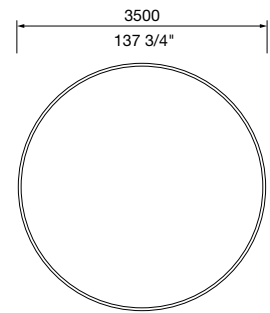

TOP VIEW Circular