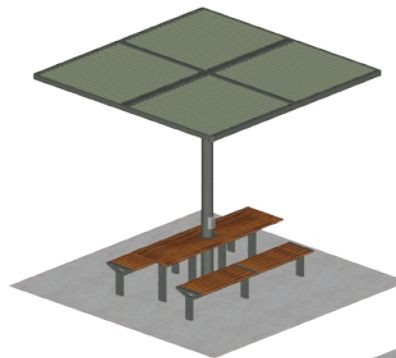

# chillout tree

ChillOUT Trees can be specified on their own or as bundles with other Street Furniture Australia products including the Aria, Linea, Piatto and Cafe range. Select from the recommended bundles shown or enquire with your local sales representative for a customised layout.

## ChillOUT Bundle 1

with Aria Picnic Table (8-seater)

- Standard**  
1x ChillOUT Tree 2700mm H (Square or Circular)  
1x Aria Table with bracket 2400mm  
2x Aria Bench 2400mm (2B-2B)

- Wheelchair end access**  
1x ChillOUT Tree 2700mm H (Square or Circular)  
1x Aria DDA Table with bracket 2400mm  
2x Aria Tall Bench 2400mm (2B-2B)