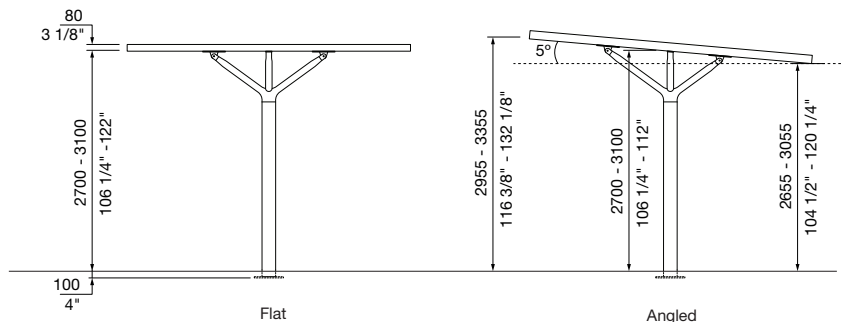

chillout tree

ROOF TILT:

- ☐ Flat
- ☐ Angled roof (5° pitch)

ROOF COVER:

- ☐ Perforated Aluminium Powder Coated

[See Colour Chart](#)

- ☐ Champagne (22% open area)

Hole size: Ø20/15/12/8 mm

- ☐ Dots (25% open area)

Holes Size: Ø3.9mm

- ☐ Lozenges (28% open area)

Hole Size: 25x5mm

- ☐ Tailored ([Download Template](#))

- ☐ Louvre [See Colour Chart](#)

Louvres are available with a square roof only.

- ☐ Aluminium Woodgrain
- ☐ Aluminium Powder Coated
- ☐ Aluminium Anodised

- ☐ Colorbond Steel (Spandek)

[See Colorbond Colour Chart](#)

Colorbond are available with angled roof only. Colour is applied to one side only. The other side is light grey.

ROOF COVER

ROOF TILT

MOUNTING:

Subsurface fixed

- ☐ Standalone
- ☐ With Linea Table
- ☐ With Aria Table

Some options incur additional fees and lead time.

Need more information?

For a brochure, image gallery, CAD downloads, installation and maintenance guides, go to:

streetfurniture.com/product/chillout-tree

Quick links:

streetfurniture.com/au/colour-chart/

streetfurniture.com/au/warranty/

MOUNTING