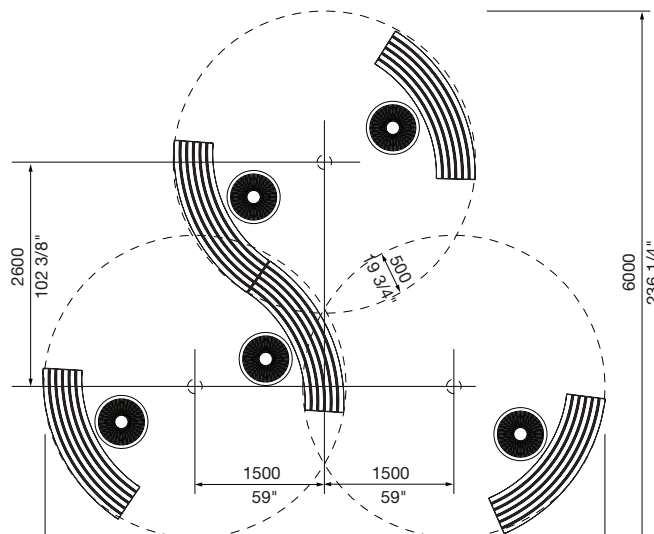

ChillOUT Bundle 4 with Linea Curved Benches (15-seater)

Standard

- 1x ChillOUT Tree 2700mm H (Circular - flat roof only)
- 1x ChillOUT Tree 2900mm H (Circular - flat roof only)
- 1x ChillOUT Tree 3100mm H (Circular - flat roof only)
- 5x Linea Curved Bench
- 5x Cafe Machiatto Table