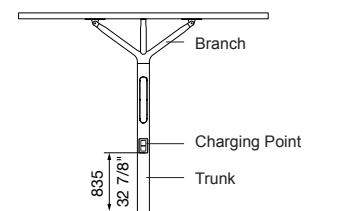

3500W x 3500L x various heights (mm)  
137 3/4" W x 137 3/4" L x various heights

Select one box per category to specify your product.

**ROOF SHAPE:**

- Square
- Circular

**TYPE:**

- Standard
- Powered

**Charging point:**

- Qty 2 GPO
- Qty 1 GPO, qty 2 USB ports
- Qty 4 USB ports

**Power monitoring:**

*Additional cost applies.*

- No
- Yes (4G Wattwatchers)

**HEIGHT:**

*From ground to the underside of roof.*

- 2700 mm | 106 1/4"
- 2900 mm | 114 1/8"
- 3100 mm | 122"
- Tailored (min. 2700mm and max. 3100mm)

TOP VIEW Square

TOP VIEW Circular

FRONT VIEW Standard

FRONT VIEW Powered

**CHARGING POINTS**

Qty 2 GPO

Qty 1 GPO  
Qty 2 USB ports

Qty 4 USB ports