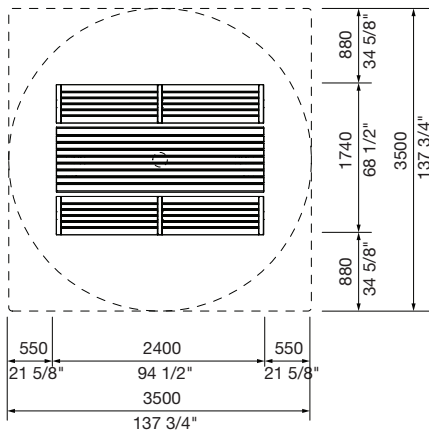

3500W x 3500L x various heights (mm)  
137 3/4" W x 137 3/4" L x various heights

Select one box per category to specify your product.

**ROOF SHAPE:**

- Square
- Circular

**TYPE:**

- Standard
- Powered

**Charging point:**

## ChillOUT Bundle 1

with Aria Picnic Table (8-seater)

- Standard**  
1x ChillOUT Tree 2700mm H (Square or Circular)  
1x Aria Table with bracket 2400mm  
2x Aria Bench 2400mm (2B-2B)

- Wheelchair end access**  
1x ChillOUT Tree 2700mm H (Square or Circular)  
1x Aria DDA Table with bracket 2400mm  
2x Aria Tall Bench 2400mm (2B-2B)