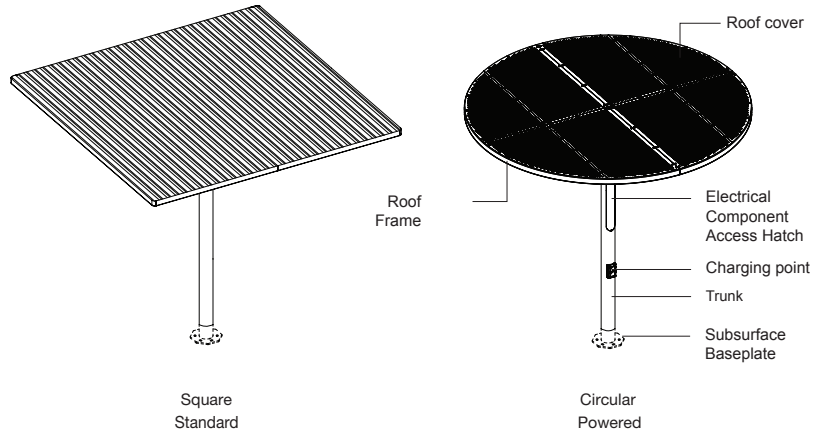

- Qty 2 GPO
- Qty 1 GPO, qty 2 USB ports
- Qty 4 USB ports

**Power monitoring:**

*Additional cost applies.*

- No
- Yes (4G Wattwatchers)

**HEIGHT:**

*From ground to the underside of roof.*

- 2700 mm | 106 1/4"
- 2900 mm | 114 1/8"
- 3100 mm | 122"
- Tailored (min. 2700mm and max. 3100mm)

**ROOF FRAME COLOUR:**

[See Colour Chart](#)

- Stainless 304 Powder Coated

**TRUNK AND BRANCH COLOUR:**

[See Colour Chart](#)

- Stainless 304 Powder Coated

**TYPE AND ROOF SHAPE**

**ISOMETRIC VIEW**

TOP VIEW Square

TOP VIEW Circular

FRONT VIEW Standard

FRONT VIEW Powered

**CHARGING POINTS**

Qty 2 GPO

Qty 1 GPO  
Qty 2 USB ports

Qty 4 USB ports