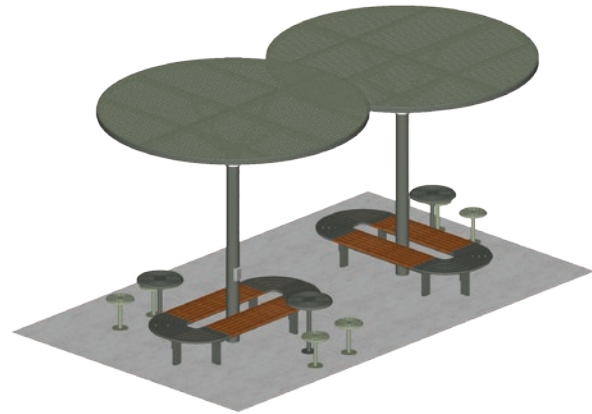

# chillout tree

ChillOUT Trees can be specified on their own or as bundles with other Street Furniture Australia products including the Aria, Linea, Piatto and Cafe range. Select from the recommended bundles shown or enquire with your local sales representative for a customised layout.

## ChillOUT Bundle 3 with Aria Seating System (14-seater)

**Standard**

- 1x ChillOUT Tree 2700mm H (Circular - flat roof only)
- 1x ChillOUT Tree 2900mm H (Circular - flat roof only)
- 2x Aria Seating System 3B-C90-C90-3B-C90-C90
- 3x Cafe Macchiato Table
- 6x Cafe or Piatto Stool

## ChillOUT Bundle 4 with Linea Curved Benches (15-seater)

**Standard**

- 1x ChillOUT Tree 2700mm H (Circular - flat roof only)
- 1x ChillOUT Tree 2900mm H (Circular - flat roof only)
- 1x ChillOUT Tree 3100mm H (Circular - flat roof only)
- 5x Linea Curved Bench
- 5x Cafe Machiatto Table