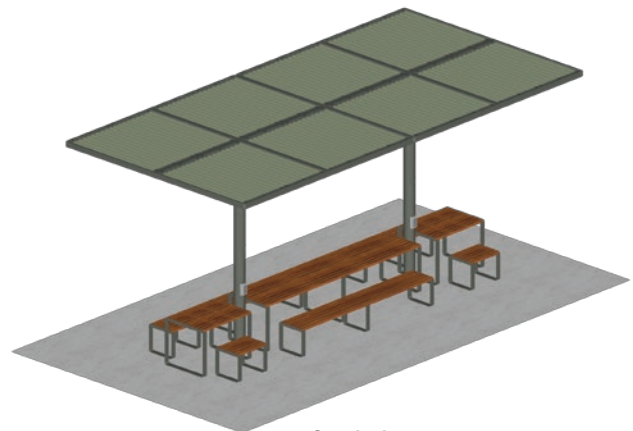

## ChillOUT Bundle 6

with Linea Long Communal Table (12-seater)

**Standard**

- 2x ChillOUT Tree 2700mm H (Square)
- 2x Linea Table 1000mm
- 1x Linea Table 3200mm\*
- 4x Linea Bench 600mm
- 2x Linea Bench 2800mm\*

**Wheelchair side access**

- 2x ChillOUT Tree 2700mm H (Square)
- 2x Linea DDA Table 1000mm
- 1x Linea DDA Table 3200mm\*
- 4x Linea Tall Bench 600mm
- 1x Linea Tall Bench 1200mm
- 1x Linea Tall Bench 2800mm\*