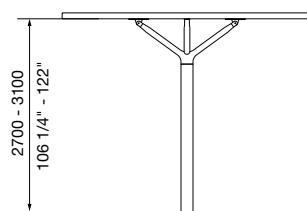

3500W x 3500L x various heights (mm)  
137 3/4" W x 137 3/4" L x various heights

Select one box per category to specify your product.

**ROOF SHAPE:**

- Square
- Circular

**TYPE:**

- Standard
- Powered

**Charging point:**

- Qty 2 GPO
- Qty 1 GPO, qty 2 USB ports
- Qty 4 USB ports

**Power monitoring:**

*Additional cost applies.*

- No
- Yes (4G Wattwatchers)

**HEIGHT:**

*From ground to the underside of roof.*

- 2700 mm | 106 1/4"
- 2900 mm | 114 1/8"
- 3100 mm | 122"
- Tailored (min. 2700mm and max. 3100mm)

TOP VIEW Square

TOP VIEW Circular

FRONT VIEW Standard

FRONT VIEW Powered

**CHARGING POINTS**

Qty 2 GPO

Qty 1 GPO  
Qty 2 USB ports

Qty 4 USB ports