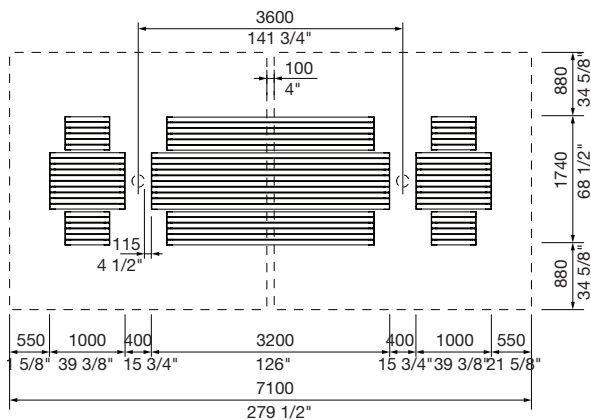

3500W x 3500L x various heights (mm)  
137 3/4" W x 137 3/4" L x various heights

Select one box per category to specify your product.

**ROOF SHAPE:**

- Square
- Circular

**TYPE:**

- Standard
- Powered

**Charging point:**

## ChillOUT Bundle 6

with Linea Long Communal Table (12-seater)

**Standard**

- 2x ChillOUT Tree 2700mm H (Square)
- 2x Linea Table 1000mm
- 1x Linea Table 3200mm\*
- 4x Linea Bench 600mm
- 2x Linea Bench 2800mm\*

**Wheelchair side access**

- 2x ChillOUT Tree 2700mm H (Square)
- 2x Linea DDA Table 1000mm
- 1x Linea DDA Table 3200mm\*
- 4x Linea Tall Bench 600mm
- 1x Linea Tall Bench 1200mm
- 1x Linea Tall Bench 2800mm\*