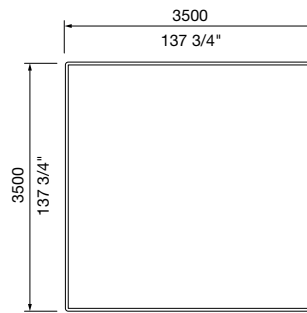

TOP VIEW Square