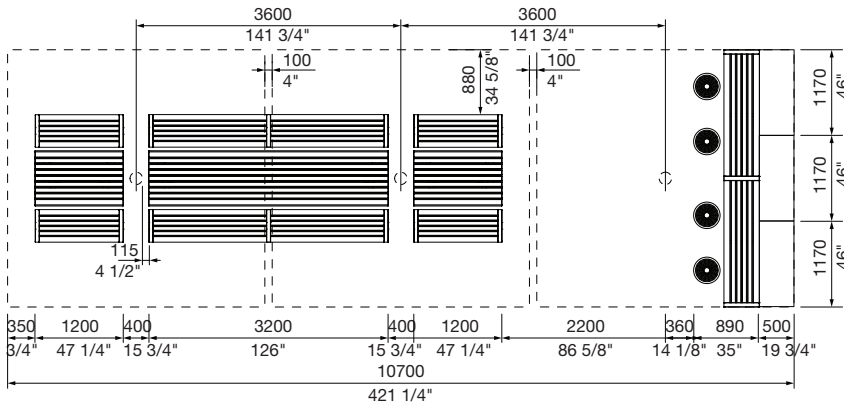

## ChillOUT Bundle 7

with Aria Long Communal Table and Aria Lookout Table (22-seater)

**Standard**

- 3x ChillOUT Tree 2700mm H (Square)
- 2x Aria Table 1200mm
- 1x Aria Table 3200mm\*
- 4x Aria Bench 1200mm
- 2x Aria Bench 3200mm
- 1x Aria Lookout Table 3500mm
- 4x Cafe or Piatto Stool
- 3x Frame or Linea Planter 1170mm

**Wheelchair side access**

- 3x ChillOUT Tree 2700mm H (Square)
- 2x Aria DDA Table 1200mm
- 1x Aria DDA Table 3200mm\*
- 4x Aria Tall Bench 1200mm
- 1x Aria Tall Bench 3200mm
- 1x Aria Tall Bench 1600mm
- 1x Aria Lookout Table 3500mm
- 4x Cafe or Piatto Stool
- 3x Frame or Linea Planter 1170mm