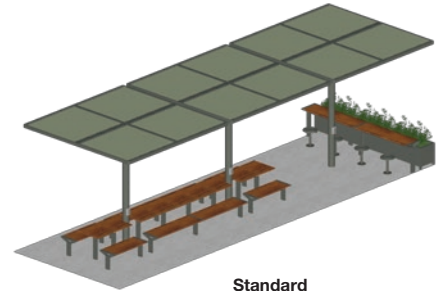

# chillout tree

ChillOUT Trees can be specified on their own or as bundles with other Street Furniture Australia products including the Aria, Linea, Piatto and Cafe range. Select from the recommended bundles shown or enquire with your local sales representative for a customised layout.

## ChillOUT Bundle 7

with Aria Long Communal Table and Aria Lookout Table (22-seater)

**Standard**

- 3x ChillOUT Tree 2700mm H (Square)
- 2x Aria Table 1200mm
- 1x Aria Table 3200mm\*
- 4x Aria Bench 1200mm
- 2x Aria Bench 3200mm
- 1x Aria Lookout Table 3500mm
- 4x Cafe or Piatto Stool
- 3x Frame or Linea Planter 1170mm

**Wheelchair side access**

- 3x ChillOUT Tree 2700mm H (Square)
- 2x Aria DDA Table 1200mm
- 1x Aria DDA Table 3200mm\*
- 4x Aria Tall Bench 1200mm
- 1x Aria Tall Bench 3200mm
- 1x Aria Tall Bench 1600mm
- 1x Aria Lookout Table 3500mm
- 4x Cafe or Piatto Stool
- 3x Frame or Linea Planter 1170mm