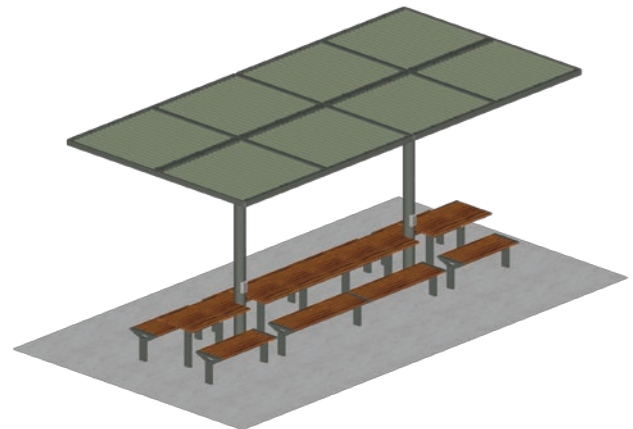

## ChillOUT Bundle 5

with Aria Long Communal Table (18-seater)

**Standard**

- 2x ChillOUT Tree 2700mm H (Square)
- 2x Aria Table 1200mm
- 1x Aria Table 3200mm\*
- 4x Aria Bench 1200mm
- 2x Aria Bench 3200mm

**Wheelchair side access**

- 2x ChillOUT Tree 2700mm H (Square)
- 2x Aria DDA Table 1200mm
- 1x Aria DDA Table 3200mm\*
- 4x Aria Tall Bench 1200mm
- 1x Aria Tall Bench 3200mm
- 1x Aria Tall Bench 1600mm