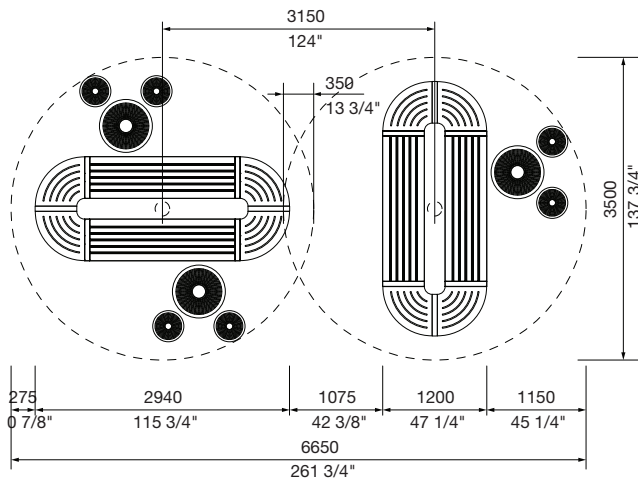

chillout tree

ChillOUT Trees can be specified on their own or as bundles with other Street Furniture Australia products including the Aria, Linea, Piatto and Cafe range. Select from the recommended bundles shown or enquire with your local sales representative for a customised layout.

ChillOUT Bundle 3 with Aria Seating System (14-seater)

Standard

- 1x ChillOUT Tree 2700mm H (Circular - flat roof only)
- 1x ChillOUT Tree 2900mm H (Circular - flat roof only)
- 2x Aria Seating System 3B-C90-C90-3B-C90-C90
- 3x Cafe Macchiato Table
- 6x Cafe or Piatto Stool

Standard