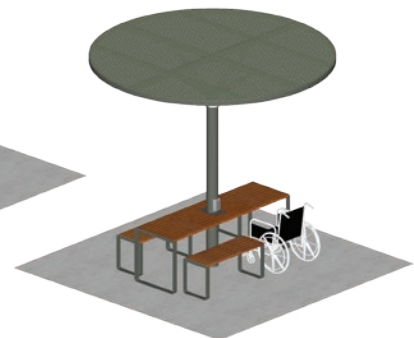

chillout tree

ChillOUT Trees can be specified on their own or as bundles with other Street Furniture Australia products including the Aria, Linea, Piatto and Cafe range. Select from the recommended bundles shown or enquire with your local sales representative for a customised layout.

ChillOUT Bundle 1

with Aria Picnic Table (8-seater)

- ☐ **Standard**
  1x ChillOUT Tree 2700mm H (Square or Circular)
  1x Aria Table with bracket 2400mm
  2x Aria Bench 2400mm (2B-2B)

- ☐ **Wheelchair end access**
  1x ChillOUT Tree 2700mm H (Square or Circular)
  1x Aria DDA Table with bracket 2400mm
  2x Aria Tall Bench 2400mm (2B-2B)

ChillOUT Bundle 2

with Linea Picnic Table (8-seater)

- ☐ **Standard**
  1x ChillOUT Tree 2700mm H (Square or Circular)
  1x Linea Table with bracket 2500mm
  2x Linea Bench 2100mm

- ☐ **Wheelchair side access**
  1x ChillOUT Tree 2700mm H (Square or Circular)
  1x Linea DDA Table with bracket 2500mm
  1x Linea Tall Bench 2100mm
  1x Linea Tall Bench 1200mm