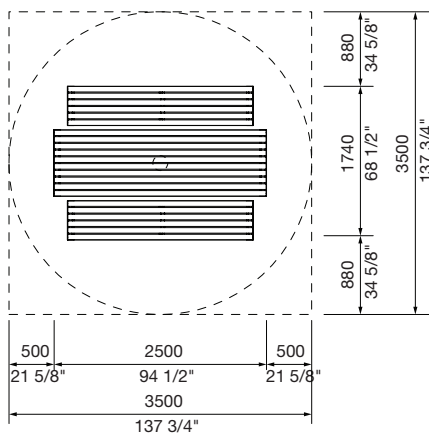

chillout tree

ChillOUT Trees can be specified on their own or as bundles with other Street Furniture Australia products including the Aria, Linea, Piatto and Cafe range. Select from the recommended bundles shown or enquire with your local sales representative for a customised layout.

ChillOUT Bundle 1

with Aria Picnic Table (8-seater)

- ☐ **Standard**
  1x ChillOUT Tree 2700mm H (Square or Circular)
  1x Aria Table with bracket 2400mm
  2x Aria Bench 2400mm (2B-2B)

- ☐ **Wheelchair end access**
  1x ChillOUT Tree 2700mm H (Square or Circular)
  1x Aria DDA Table with bracket 2400mm
  2x Aria Tall Bench 2400mm (2B-2B)

ChillOUT Bundle 2

with Linea Picnic Table (8-seater)

- ☐ **Standard**
  1x ChillOUT Tree 2700mm H (Square or Circular)
  1x Linea Table with bracket 2500mm
  2x Linea Bench 2100mm

- ☐ **Wheelchair side access**
  1x ChillOUT Tree 2700mm H (Square or Circular)
  1x Linea DDA Table with bracket 2500mm
  1x Linea Tall Bench 2100mm
  1x Linea Tall Bench 1200mm