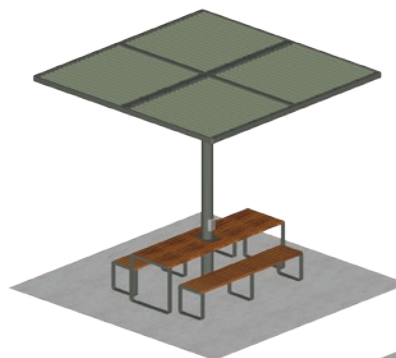

## ChillOUT Bundle 1

with Aria Picnic Table (8-seater)

- Standard**  
1x ChillOUT Tree 2700mm H (Square or Circular)  
1x Aria Table with bracket 2400mm  
2x Aria Bench 2400mm (2B-2B)

- Wheelchair end access**  
1x ChillOUT Tree 2700mm H (Square or Circular)  
1x Aria DDA Table with bracket 2400mm  
2x Aria Tall Bench 2400mm (2B-2B)

## ChillOUT Bundle 2

with Linea Picnic Table (8-seater)

- Standard**  
1x ChillOUT Tree 2700mm H (Square or Circular)  
1x Linea Table with bracket 2500mm  
2x Linea Bench 2100mm

- Wheelchair side access**  
1x ChillOUT Tree 2700mm H (Square or Circular)  
1x Linea DDA Table with bracket 2500mm  
1x Linea Tall Bench 2100mm  
1x Linea Tall Bench 1200mm