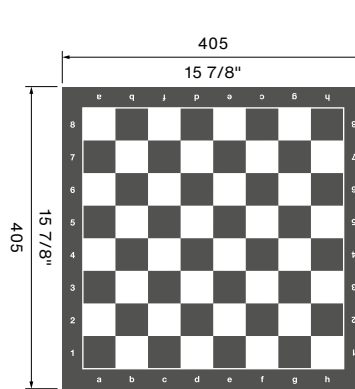

chess board

Premium etched stainless steel chessboard in Textura Monument finish—durable, low-maintenance, and timeless in design.

Select one box per category to specify your product.

CONFIGURATION:

- Square
405L x 405W (mm) | 15 7/8" x 15 7/8"
- Round
Ø490mm | 19 1/4"

Need more information?

For a brochure, image gallery, CAD downloads, installation and maintenance guides, go to: streetfurniture.com/product/chess-board/

Quick links:

- streetfurniture.com/au/colour-chart/
- streetfurniture.com/au/warranty/

SQUARE

ROUND

TOP VIEW

TOP VIEW

CONFIGURATION EXAMPLES

QTY 1 Chessboard
2-Seater Table Setting

QTY 2 Chessboards
4-Seater Table Setting

QTY 1 Chessboard
2-Seater Piatto Table Setting