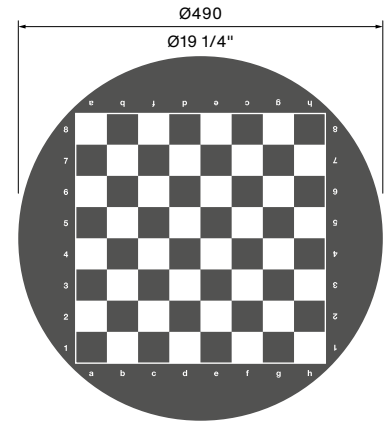

chess board

Premium etched stainless steel chessboard in Textura Monument finish—durable, low-maintenance, and timeless in design.

Select one box per category to specify your product.

CONFIGURATION:

- Square
405L x 405W (mm) | 15 7/8" x 15 7/8"
- Round
Ø490mm | 19 1/4"

SQUARE

ROUND

TOP VIEW

TOP VIEW

CONFIGURATION EXAMPLES

QTY 1 Chessboard
2-Seater Table Setting

QTY 2 Chessboards
4-Seater Table Setting

QTY 1 Chessboard
2-Seater Piatto Table Setting