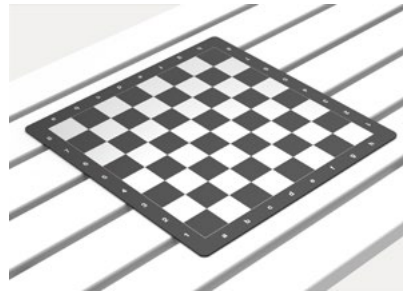

chess board

Premium etched stainless steel chessboard in Textura Monument finish—durable, low-maintenance, and timeless in design.

Select one box per category to specify your product.

CONFIGURATION:

- Square
405L x 405W (mm) | 15 7/8" x 15 7/8"
- Round
Ø490mm | 19 1/4"

TYPE:

- Fitted, Specify Product: _____
- Loose (For Retrofit on Site)

MATERIAL:

Stainless Steel 304

FINISH:

Powder Coated in Textura Monument

QUANTITY:

Specify: _____

SQUARE

ROUND

TOP VIEW

TOP VIEW

CONFIGURATION EXAMPLES

QTY 1 Chessboard
2-Seater Table Setting

QTY 2 Chessboards
4-Seater Table Setting

QTY 1 Chessboard
2-Seater Piatto Table Setting