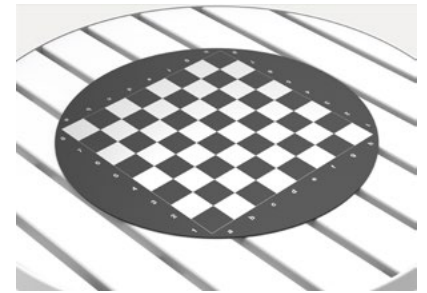

chess board

Premium etched stainless steel chessboard in Textura Monument finish—durable, low-maintenance, and timeless in design.

Select one box per category to specify your product.

CONFIGURATION:

- Square
405L x 405W (mm) | 15 7/8" x 15 7/8"
- Round
Ø490mm | 19 1/4"

TYPE:

- Fitted, Specify Product: _____
- Loose (For Retrofit on Site)

MATERIAL:

Stainless Steel 304

FINISH:

Powder Coated in Textura Monument

QUANTITY:

Specify: _____

SQUARE

ROUND

TOP VIEW

TOP VIEW

CONFIGURATION EXAMPLES

QTY 1 Chessboard
2-Seater Table Setting

QTY 2 Chessboards
4-Seater Table Setting

QTY 1 Chessboard
2-Seater Piatto Table Setting