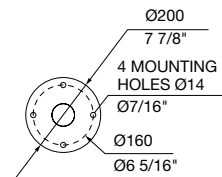

BOTTOM VIEW
Base Plate