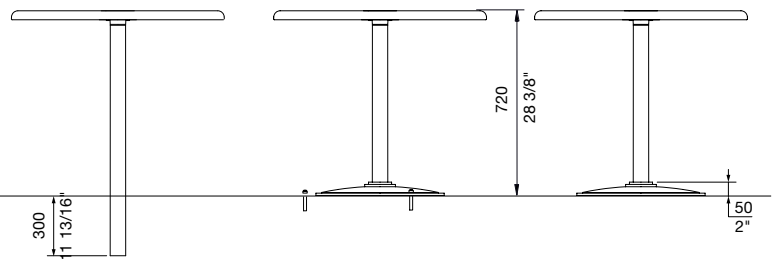

Base and Mounting Options

Core Drilled

Dome Base
Surface Fixed

Dome Base
Freestanding