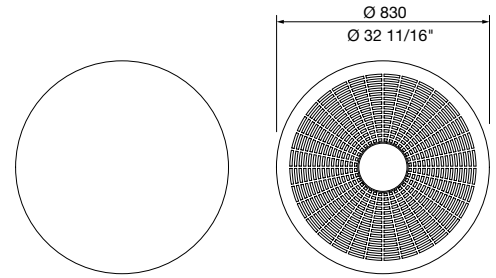

TOP VIEW
Aluminium Top

cafe table

Activate your space with pops of colour, perfect for outdoor dining. The Cafe Round Table seats four to five people.

DIMENSIONS:

Ø830W x 720H (mm)
Ø32 11/16" W x 28 3/8" H

Select one box per category to specify your product.

TOP:

[See colour chart](#)

- ☐ Aluminium powder coated
- ☐ Solid

FRAME:

[See colour chart](#)

Aluminium powder coated

HEIGHT:

- ☐ 720mm | 28 3/8" (dining table)
- ☐ Tailored

BASE AND MOUNTING:

- ☐ Base plate
  - ☐ Surface fixed
  - ☐ Surface fixed (heavy duty)
  - ☐ Subsurface fixed
- ☐ Core drilled (300mm below ground)
- ☐ Dome
  - ☐ Surface fixed
  - ☐ Freestanding

Some options incur additional fees and lead time.

BASE AND MOUNTING:

- ☐ Baseplate
  - ☐ Surface fixed
  - ☐ Subsurface fixed
- ☐ Core drilled (300mm below ground)
- ☐ Dome
  - ☐ Surface fixed
  - ☐ Freestanding

Some options incur additional fees and lead time.

TOP VIEW
Solid Top