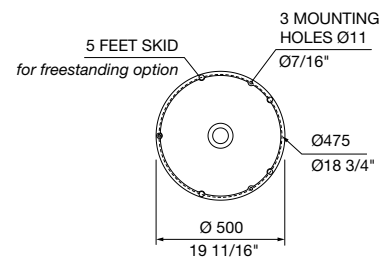

BOTTOM VIEW
Dome Base