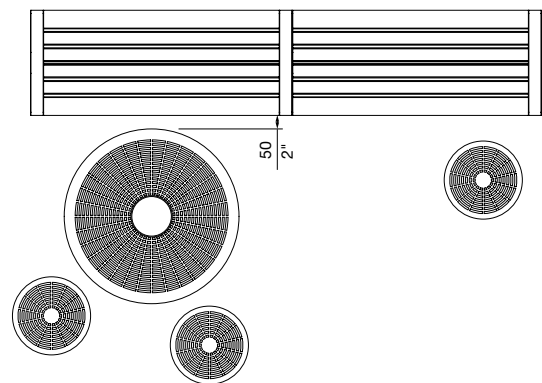

CHESS BOARD:

- None
- Chess Board 405x405 (mm) | 15 15/16" x 15 15/16"

Need more information?

For a brochure, image gallery, CAD downloads, installation and maintenance guides, go to:
streetfurniture.com/au/product/cafe-table/

Quick links:

streetfurniture.com/au/colour-chart/
streetfurniture.com/au/warranty/

Cafe Round Table
with Piatto Chair and Cafe Stool

Cafe Round Table
with Piatto Chair, Piatto Love Seat and Cafe Stool

Cafe Round Table
with Aria Bench and Cafe Stool

DIMENSIONS:

Ø600 x various heights (mm)
 Ø23 5/8" x various heights

Select one box per category to specify your product.

TOP:

[See colour chart](#)

- Aluminium powder coated
- Solid

FRAME:

[See colour chart](#)

Aluminium powder coated

HEIGHT:

- 480mm | 18 7/8" (coffee table)
- 720mm | 28 3/8" (dining table)
- 1100mm | 43 5/16" (bar table)
- Tailored

BASE AND MOUNTING:

- Base plate
 - Surface fixed
 - Subsurface fixed
- Core drilled (300mm below ground)
- Dome
 - Surface fixed
 - Freestanding