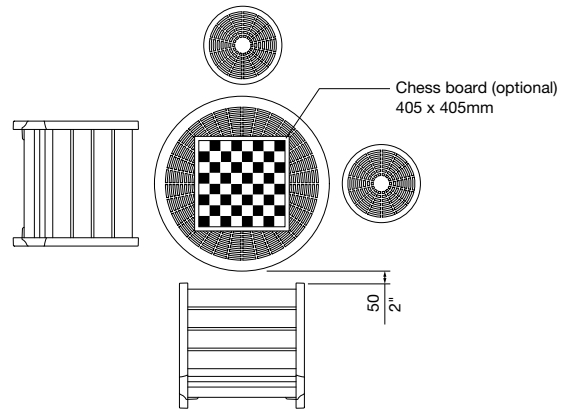

cafe table

This is a
carbon neutral
product.

COMPATIBLE SEATING:

Refer to separate technical sheet.

- ☐ Piatto Chair (PC7)
- ☐ Cafe Stool (S1)
- ☐ Aria Bench (CMA4)

CHESS BOARD:

- ☐ None
- ☐ Chess Board 405x405 (mm) | 15 15/16" x 15 15/16"

Need more information?

For a brochure, image gallery, CAD downloads, installation and maintenance guides, go to:
streetfurniture.com/au/product/cafe-table/

Quick links:

streetfurniture.com/au/colour-chart/
streetfurniture.com/au/warranty/

Cafe Round Table
with Piatto Chair and Cafe Stool