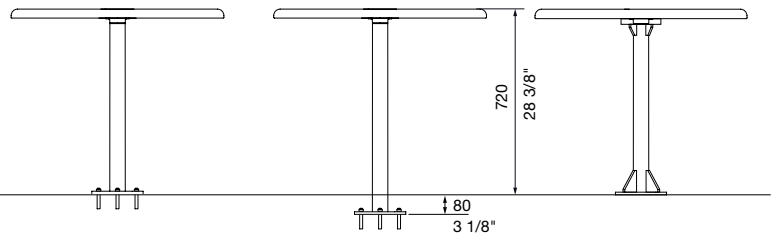

Base Plate
Subsurface Fixed

Base Plate
Surface Fixed
Heavy Duty

Base and Mounting Options

Base Plate
Surface Fixed