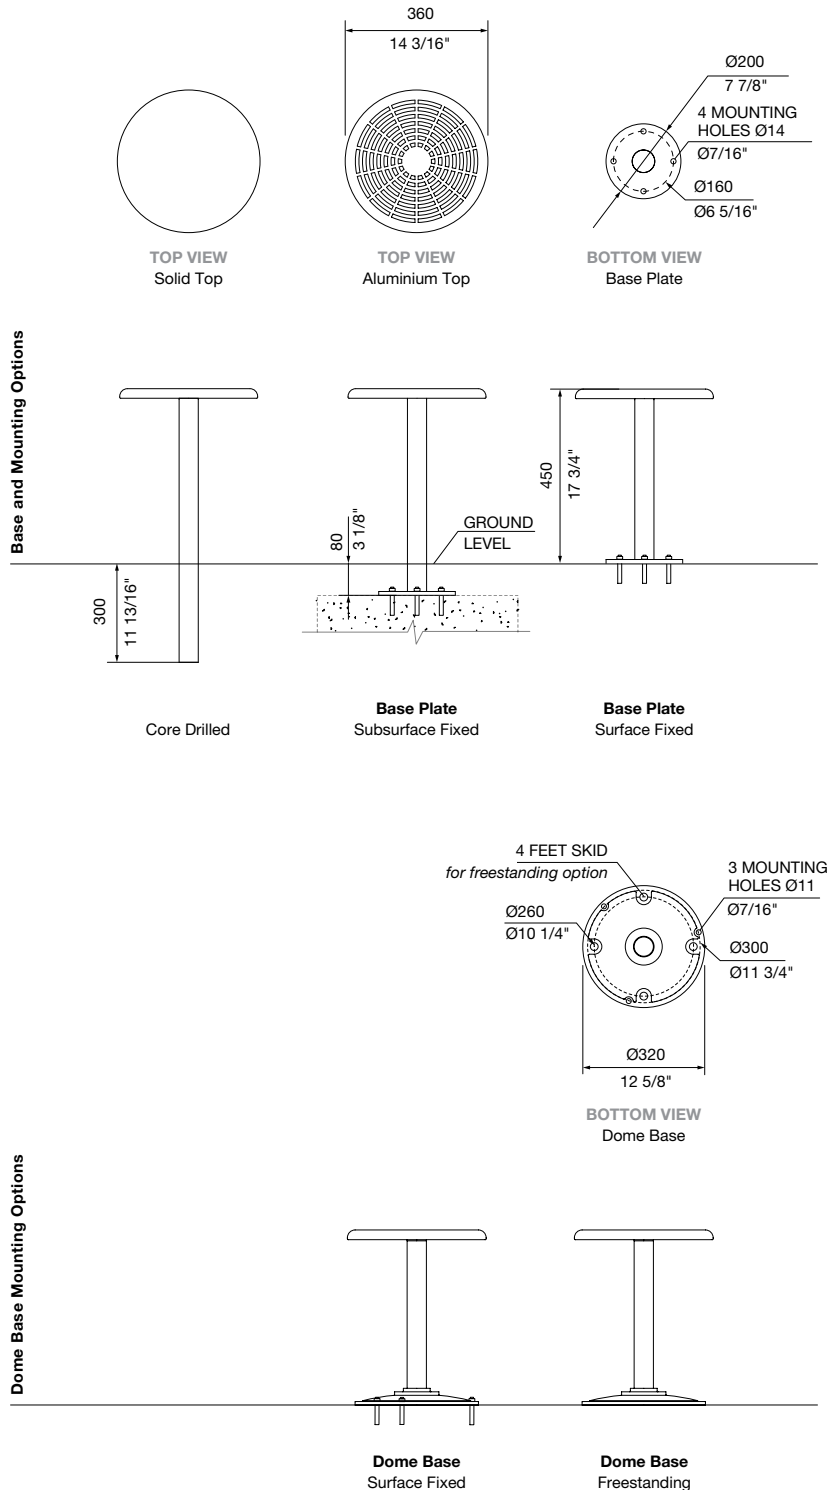

cafe stool

This is a carbon neutral product.

Activate your space with pops of colour, perfect for outdoor dining.

DIMENSIONS:

Ø360W x 450H (mm)
 Ø14 3/16" W x 17 3/4" H

Select one box per category to specify your product.

TOP:

[See colour chart](#)

- Aluminium powder coated
- Solid

FRAME:

[See colour chart](#)

Aluminium powder coated

HEIGHT:

- 450mm | 17 3/4"
- Tailored

BASE AND MOUNTING:

- Baseplate
 - Surface fixed
 - Subsurface fixed
- Core drilled (300mm below ground)
- Dome
 - Surface fixed
 - Freestanding

Some options incur additional fees and lead time.

Need more information?

cafe bar stool

This is a carbon neutral product.

Activate your space with pops of colour, perfect for outdoor dining.

DIMENSIONS:

Ø360W x 700H (mm)
 Ø14 3/16" W x 27 1/2" H

Select one box per category to specify your product.