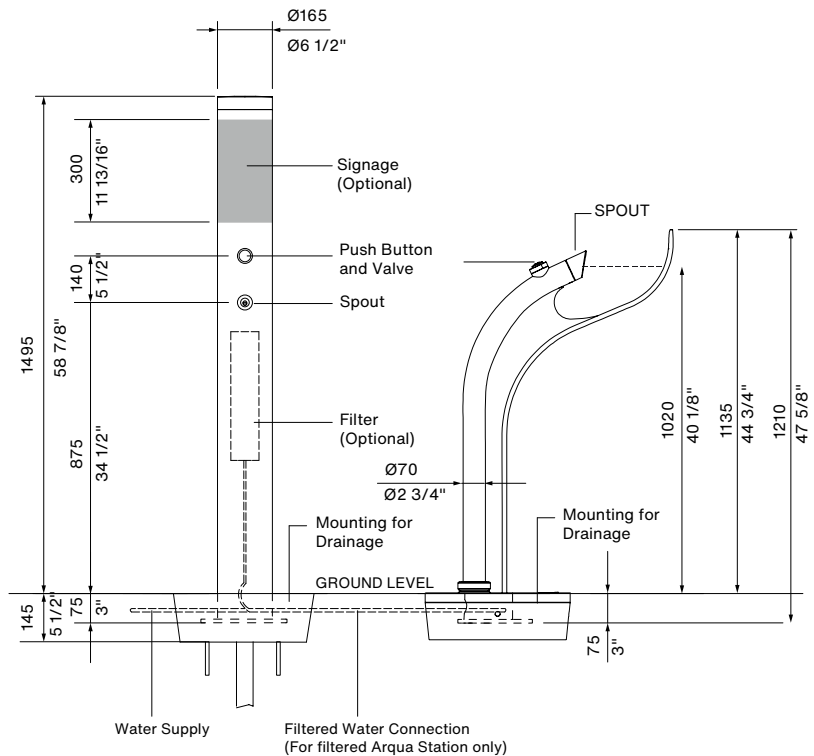

- UV Vinyl 'Tap'
- UV Vinyl 'Filtered'
- Tailored

FILTER (for Refill Pole):

- No
- Yes

SPOUT HEIGHT (for Refill Pole):

- 875mm | 34 1/2" (Standard)

Some options incur additional fees and lead time.

The Arqua fountain range adheres to Australian drinking water guidelines. Drinking water connected must be at a 7pH level for human consumption. Recommended operating temperature range from 5°C to maximum 60°C. Recommended operating pressure is 0.5 bar (50Kpa) to maximum 5 bar (500Kpa). Installer must check pressure from the relief valve as required. The Dog Bubbler is not suitable for human consumption.

TOP VIEW

FRONT VIEW

UV Vinyl 'Tap'

UV Vinyl 'Filtered'

SIGNAGE OPTIONS