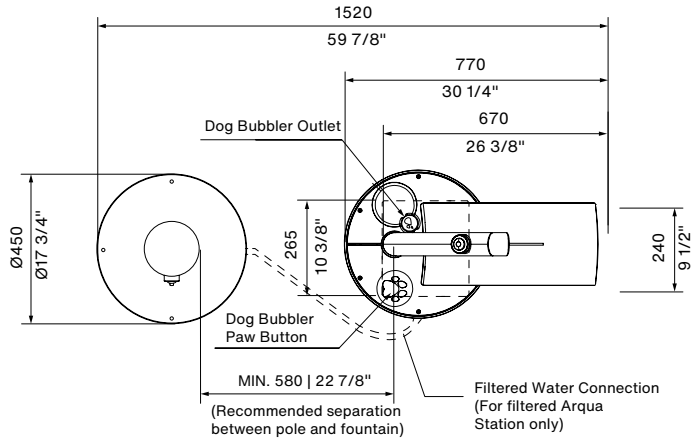

Select one box per category to specify your product.

BODY:

[See Colour Chart](#)

- ☐ Fountain Stainless 304 Powder Coated, Refill Pole Aluminium Powder Coated
- ☐ Both Stainless 316 Powder Coated
- ☐ Both Stainless 316 Electropolished

HEIGHT:

- ☐ 1125mm (Fountain) + 1495mm (Refill Pole)
- ☐ 780mm (Fountain) + 1495mm (Refill Pole)
- ☐ Tailored

SPOUT AND BUTTON (for Refill Pole):

- ☐ Single Outlet, Stainless 316 Bright Polished
- ☐ Double Outlet, Stainless 316 Bright Polished

SIGNAGE (for Refill Pole):

Not compatible with a Textura powder coated finish.

- ☐ UV Vinyl 'Tap'
- ☐ UV Vinyl 'Filtered'
- ☐ Tailored

FILTER (for Refill Pole):

- ☐ No
- ☐ Yes

SPOUT HEIGHT (for Refill Pole):

- ☐ 875mm | 34 1/2" (Standard)

Some options incur additional fees and lead time.

The Arqua fountain range adheres to Australian drinking water guidelines. Drinking water connected must be at a 7pH level for human consumption. Recommended operating temperature range from 5°C to maximum 60°C. Recommended operating pressure is 0.5 bar (50Kpa) to maximum 5 bar (500Kpa). Installer must check pressure from the relief valve as required. The Dog Bubbler is not suitable for human consumption.

Need more information?

For a brochure, image gallery, CAD downloads, installation and maintenance guides, go to: streetfurniture.com/au/product/arqua-station-with-dog-bubbler/

Quick links:

streetfurniture.com/au/colour-chart/
streetfurniture.com/au/warranty/

TOP VIEW