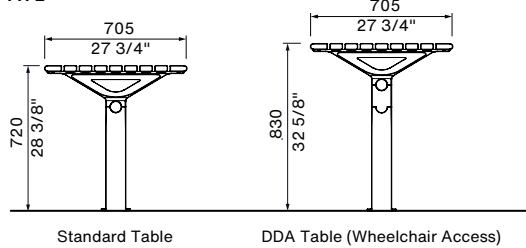

Aria Long Communal Standard Table with Aria Bench 5000L (QTY2)

Aria Long Communal DDA Table, Double End Access with Aria Bench 2100L (QTY4)

TYPE

LEG AND MOUNTING

aria long communal table

OPTIONAL EXTRAS:

Refer to the separate technical sheet.

streetfurniture.com/au/warranty/

CONFIGURATION EXAMPLES

Setting 1: Standard Long Communal Table with Aria Bench (QTY4 2100mm)

Setting 2: Standard Long Communal Table with Aria Bench (QTY2 1800mm, QTY2 1200mm) and Piatto Stools (QTY6 Ø360mm)