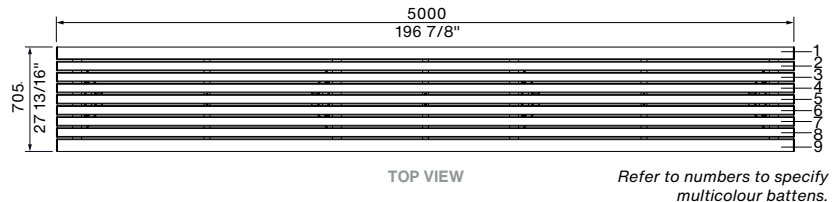

Aria Long Communal Standard Table with Aria Bench 5000L (QTY2)

Aria Long Communal DDA Table, Double End Access with Aria Bench 2100L (QTY4)

TYPE

LEG AND MOUNTING

aria long communal table

OPTIONAL EXTRAS:

Refer to the separate technical sheet.