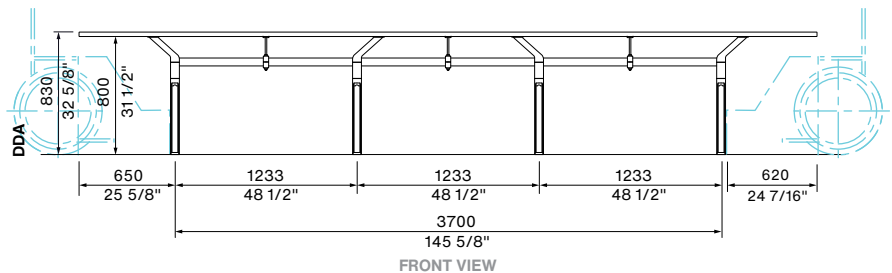

Aria Long Communal Standard Table with Aria Bench 5000L (QTY2)

Aria Long Communal DDA Table, Double End Access with Aria Bench 2100L (QTY4)

TYPE

LEG AND MOUNTING

aria long communal table

OPTIONAL EXTRAS:

Refer to the separate technical sheet.

streetfurniture.com/au/warranty/

CONFIGURATION EXAMPLES

Setting 1: Standard Long Communal Table with Aria Bench (QTY4 2100mm)

Setting 2: Standard Long Communal Table with Aria Bench (QTY2 1800mm, QTY2 1200mm) and Piatto Stools (QTY6 Ø360mm)