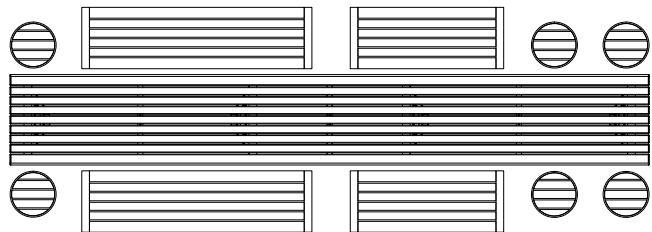

Aria Long Communal Standard Table with Aria Bench 5000L (QTY2)

Aria Long Communal DDA Table, Double End Access with Aria Bench 2100L (QTY4)

TYPE

LEG AND MOUNTING

aria long communal table

OPTIONAL EXTRAS:

Refer to the separate technical sheet.

[Chess Board](#)

Need more information?

For a brochure, image gallery, CAD downloads, installation and maintenance guides, go to: streetfurniture.com/au/product/aria-long-communal-table/

Quick links:

streetfurniture.com/au/colour-chart/

streetfurniture.com/au/warranty/

CONFIGURATION EXAMPLES

Setting 1: Standard Long Communal Table with Aria Bench (QTY4 2100mm)

Setting 2: Standard Long Communal Table with Aria Bench (QTY2 1800mm, QTY2 1200mm) and Piatto Stools (QTY6 Ø360mm)