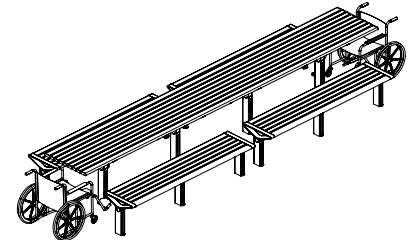

**Low-carbon aluminium is produced using renewable energy instead of fossil fuels and is infinitely recyclable.

BATTEN ENDCAP COLOUR:

- Match Batten
- Match Frame

Some options incur additional fees and lead time.

Aria Long Communal Standard Table with Aria Bench 5000L (QTY2)

Aria Long Communal DDA Table, Double End Access with Aria Bench 2100L (QTY4)

TYPE

LEG AND MOUNTING

aria long communal table

OPTIONAL EXTRAS:

Refer to the separate technical sheet.