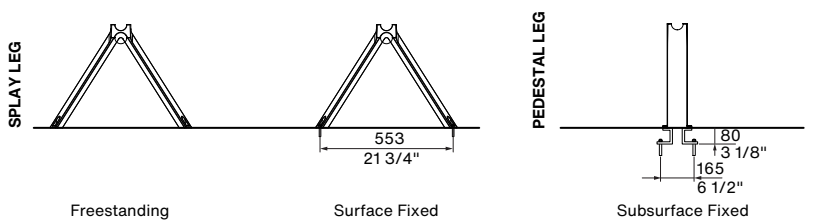

Aria Long Communal Standard Table with Aria Bench 5000L (QTY2)

Aria Long Communal DDA Table, Double End Access with Aria Bench 2100L (QTY4)

TYPE

LEG AND MOUNTING

aria long communal table

OPTIONAL EXTRAS:

Refer to the separate technical sheet.