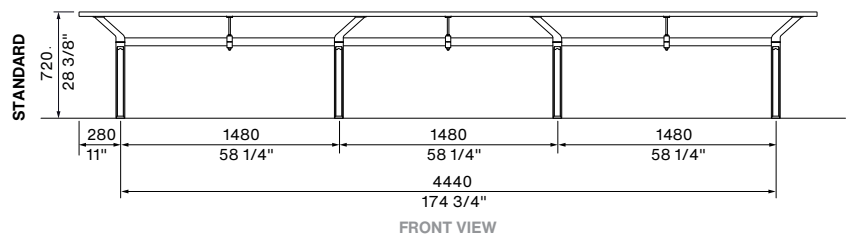

Aria Long Communal Standard Table with Aria Bench 5000L (QTY2)

Aria Long Communal DDA Table, Double End Access with Aria Bench 2100L (QTY4)

TYPE

LEG AND MOUNTING

aria long communal table

OPTIONAL EXTRAS:

Refer to the separate technical sheet.

streetfurniture.com/au/warranty/

CONFIGURATION EXAMPLES

Setting 1: Standard Long Communal Table with Aria Bench (QTY4 2100mm)

Setting 2: Standard Long Communal Table with Aria Bench (QTY2 1800mm, QTY2 1200mm) and Piatto Stools (QTY6 Ø360mm)