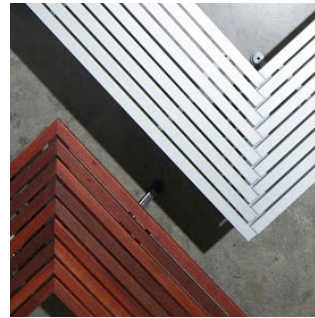

arc

Dynamic curved seating

Arc Seat (ARC-S) convex with half backrest, hardwood battens and Palladium Silver frames, sub-surface fixed.

street
furniture
australia

Crafted curves

Make a statement with a concave or convex Arc Seat. Available with full, half or no backrest.

4. Select battens

5. Select mounting

Warners Bay Sculpture Walk, Lake Macquarie, NSW.
Arc Seat (ARC-S) with half right backrest, custom batters and Night Sky frame.

The Hunt Club, Cranbourne East, VIC.
Arc Seat (ARC-S) with full backrest, eco-certified hardwood batters and Palladium Silver frame.

Melaleuca Park, Jordan Springs, NSW.
Arc Seat (ARC-S) with custom batters and tailored 2PAC Black Orbit frames.

Lachlan's Line, Macquarie Park, NSW.
Arc Seat (ARC-S) with eco-certified hardwood batters and Charcoal frame.