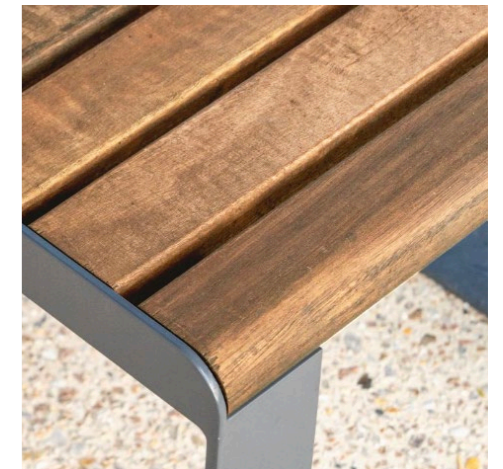

arc

Dynamic curved seating

Arc Seat (ARC-S) convex with half backrest, hardwood battens and Palladium Silver frames, sub-surface fixed.

street
furniture
australia

Crafted curves

Make a statement with a concave or convex Arc Seat. Available with full, half or no backrest.

Lachlan's Line, Macquarie Park, NSW.
Arc Seat (ARC-S) with eco-certified hardwood batten and Charcoal frame.

Select your batten

Arc is offered with eco-certified wood battens in two types, Engineered Wood and Hardwood.