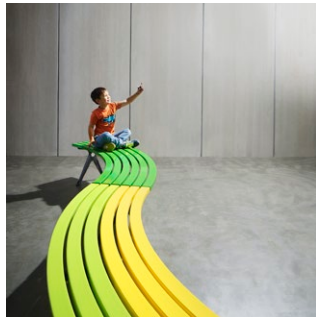

JOIN streetchat

Get news, trends and tips
on furnishing the public realm at
streetfurniture.com/streetchat

Australia 1300 027 799
International +61 2 8774 8888

Email info@streetfurniture.com
N6 391 Park Road, Regents Park
NSW 2143, Australia

streetfurniture.com

Australian Institute of
Landscape Architects
Supporting Corporate Partner

American Society of
Landscape Architects
Corporate Member No.1173455