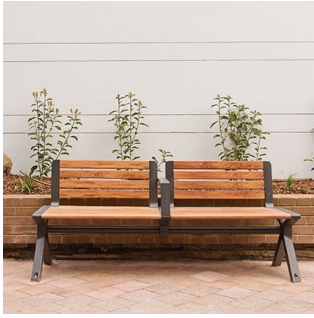

JOIN streetchat

Get news, trends and tips
on furnishing the public realm at
streetfurniture.com/streetchat

Australia 1300 027 799
International +61 2 8774 8888

Email info@streetfurniture.com
N6 391 Park Road, Regents Park
NSW 2143, Australia

streetfurniture.com

Australian Institute of
Landscape Architects
Supporting Corporate Partner

American Society of
Landscape Architects
Corporate Member No.1173455