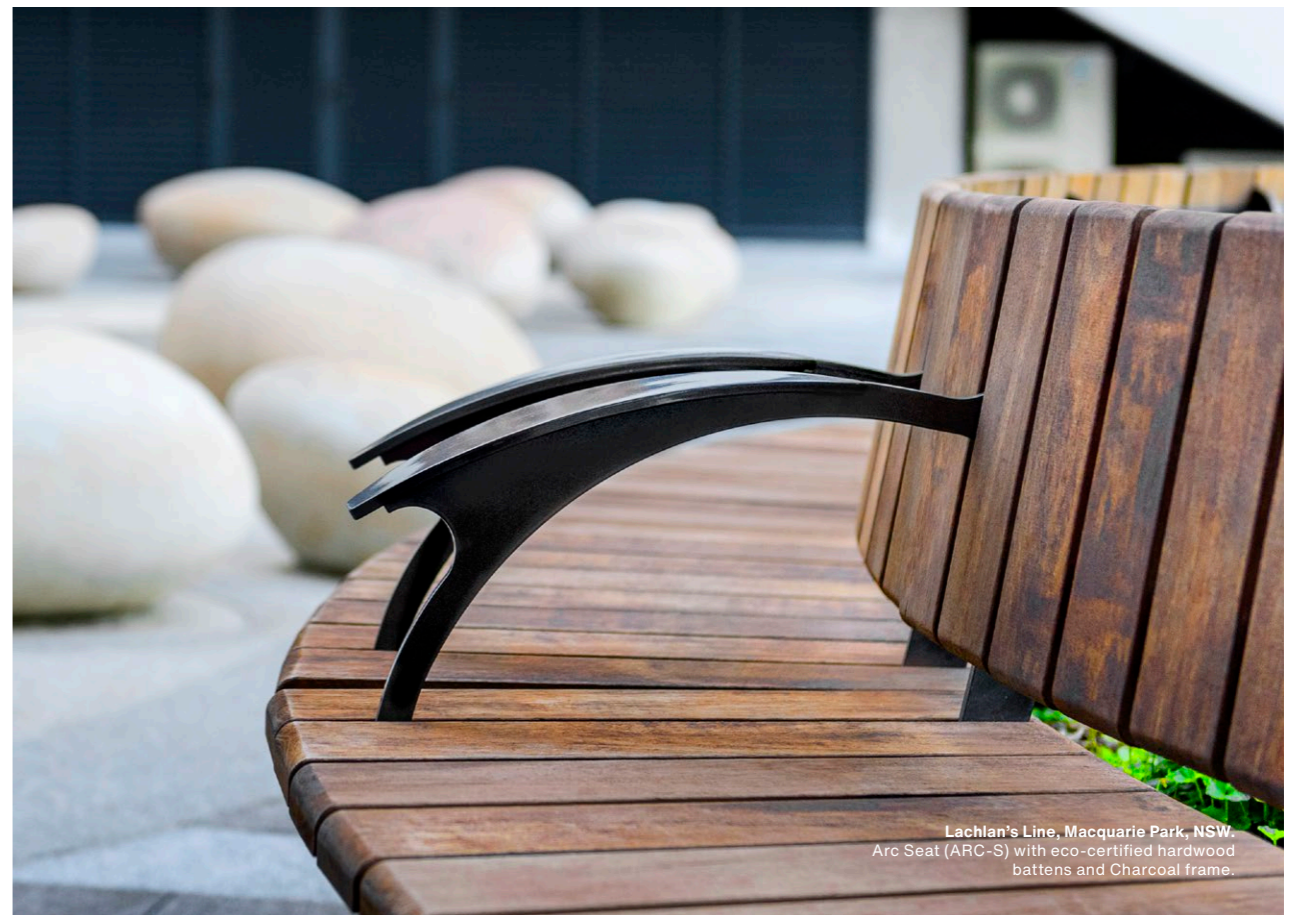

arc

Dynamic curved seating

Arc Seat (ARC-S) convex with half backrest, hardwood battens and Palladium Silver frames, sub-surface fixed.

street
furniture
australia

Crafted curves

Make a statement with a concave or convex Arc Seat. Available with full, half or no backrest.

4. Select battens

5. Select mounting

Warners Bay Sculpture Walk, Lake Macquarie, NSW.
Arc Seat (ARC-S) with half right backrest, custom batters and Night Sky frame.

The Hunt Club, Cranbourne East, VIC.
Arc Seat (ARC-S) with full backrest, eco-certified hardwood batters and Palladium Silver frame.

Melaleuca Park, Jordan Springs, NSW.
Arc Seat (ARC-S) with custom batters and tailored 2PAC Black Orbit frames.

Lachlan's Line, Macquarie Park, NSW.
Arc Seat (ARC-S) with eco-certified hardwood batters and Charcoal frame.