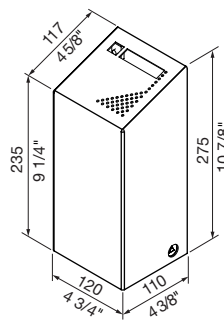

# escola bin enclosure

All-stainless modern bin enclosure for urban environments.

Select one box per category to specify your product.

**SIZE:**

*Wheeled bin not included.*

- 120L**  
570W x 590D x 1180H mm  
22 1/2" L x 23 1/4" W x 46 1/2" H
- 240L**  
695W x 760D x 1380H mm  
29 1/8" L x 31 7/8" W x 54 3/8" H

# escola bin enclosure

**SIGNAGE:**

Select for all four sides, or four sides (front, back, left and right) separately.

- No Sign
- Etched Directly (Panelled Body Only)
  - Landfill
  - Garbage
  - Recycle
  - Organics
- Fixed Aluminium Plate (150x215mm)
  - Landfill
  - Garbage
  - Recycle
  - Organics
- Tailored, Specify \_\_\_\_\_

**Quick links:**

- [streetfurniture.com/au/colour-chart/](http://streetfurniture.com/au/colour-chart/)
- [streetfurniture.com/au/warranty/](http://streetfurniture.com/au/warranty/)

**MOUNTING**

BOTTOM VIEW

BOTTOM VIEW

FRONT VIEW  
Surface Fixed

FRONT VIEW  
Freestanding

**OPTIONAL EXTRAS**

Ash Box

Dog Bag Dispenser