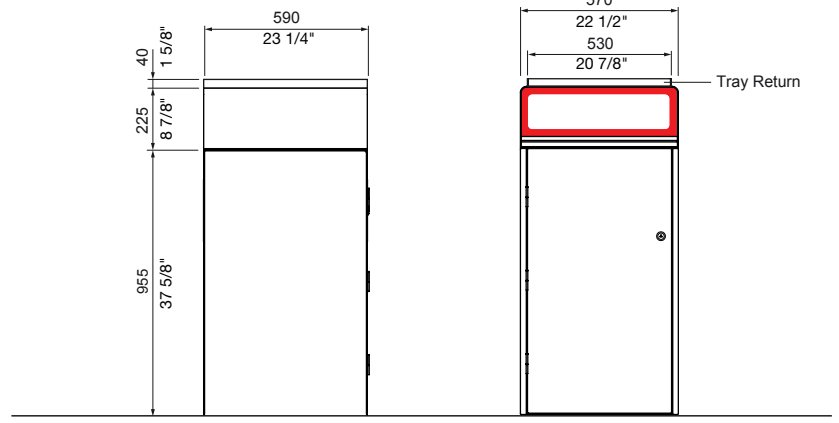

FLAT ROOF WITH TRAY RETURN