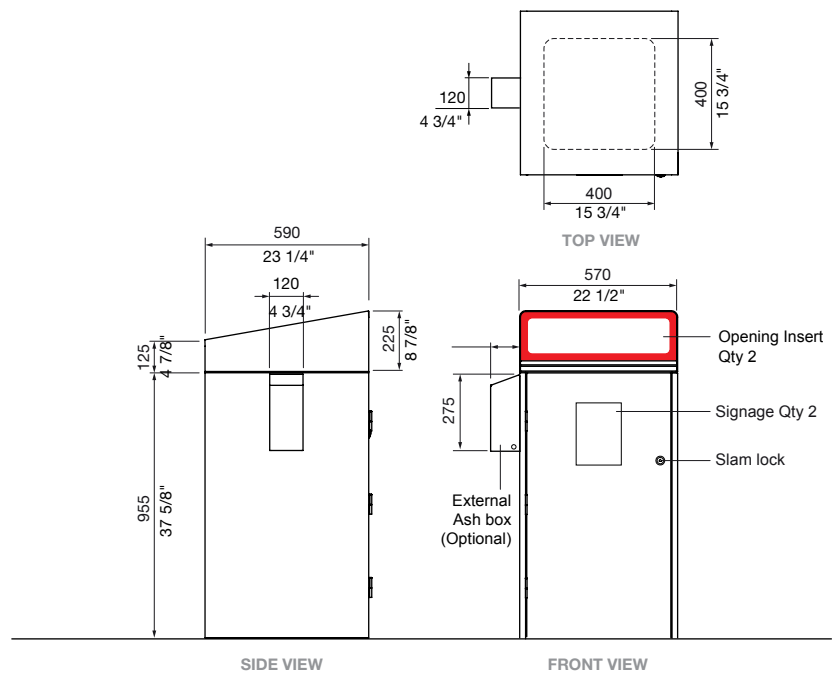

All-stainless modern bin enclosure for urban environments.

MCODE:
WBE-E120

DIMENSIONS:
570L x 590W x 1180H (mm)
22 1/2" L x 23 1/4" W x 46 1/2" H

Select one box per category to specify your product.

MODULE:

- ☐ Single
- ☐ Dual
- ☐ Tailored

ROOF:

- ☐ Angled roof
- ☐ Flat roof
- ☐ Flat roof with tray return
- ☐ Tailored

BODY:

- ☐ Stainless 304
  - ☐ Powder coated (*see colour chart*)
  - ☐ No.4 finish (brushed)
- ☐ Stainless 316
  - ☐ Powder coated (*see colour chart*)
  - ☐ No.4 finish (brushed)
- ☐ Tailored

PERFORATION:

- ☐ Solid (no perforations)
- ☐ Holes
- ☐ Slots
- ☐ Tailored

MOUNTING:

- ☐ Surface fixed
- ☐ Freestanding
- ☐ Tailored

ASH BOX:

Stainless steel No.4 finish (brushed)

- ☐ None
- ☐ Yes

DOG BAG DISPENSER:

- ☐ No
- ☐ Yes

ANGLED ROOF