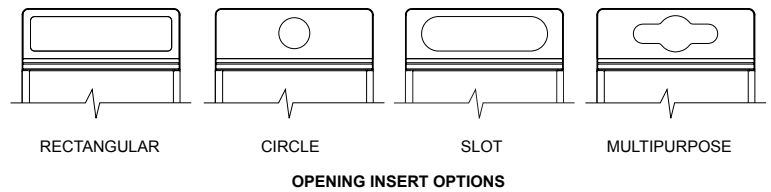

SIGNAGE:

Sublimated metal plate

- ☐ None (standard)
- ☐ Garbage (Lobster Red)
- ☐ Recycle (Brilliant Yellow)
- ☐ Tailored

OPENING INSERT:

- ☐ Rectangular (Lobster Red)
- ☐ Circle (Brilliant Yellow)
- ☐ Slot (Brilliant Yellow)
- ☐ Multipurpose (Brilliant Yellow)
- ☐ Tailored

Some options incur additional fees and lead time.