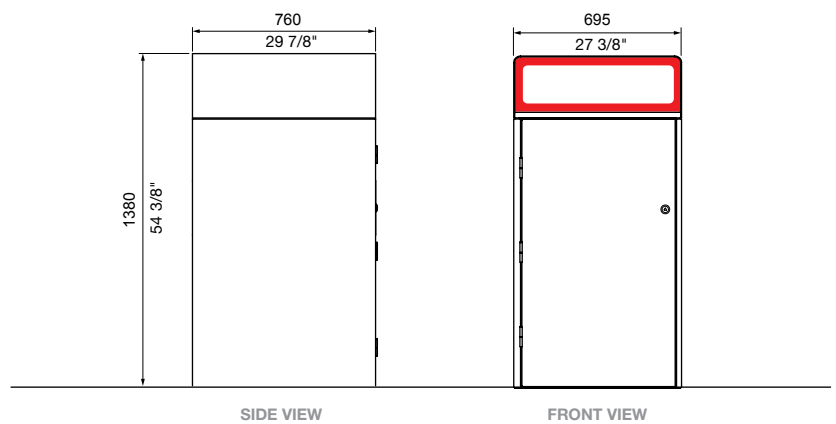

All-stainless modern bin enclosure for urban environments.

MCODE:
WBE-E240

DIMENSIONS:
695L x 760W x 1380H (mm)
27 3/8" L x 29 7/8" W x 54 3/8" H

Select one box per category to specify your product.

MODULE:

- ☐ Single
- ☐ Dual
- ☐ Tailored

ROOF:

- ☐ Angled roof
- ☐ Flat roof
- ☐ Flat roof with tray return
- ☐ Tailored

BODY:

- ☐ Stainless 304
  - ☐ Powder coated (*see colour chart*)
  - ☐ No.4 finish (brushed)
- ☐ Stainless 316
  - ☐ Powder coated (*see colour chart*)
  - ☐ No.4 finish (brushed)
- ☐ Tailored

PERFORATION:

- ☐ Solid (no perforations)
- ☐ Holes
- ☐ Slots
- ☐ Tailored

MOUNTING:

- ☐ Surface fixed
- ☐ Freestanding
- ☐ Tailored

ASH BOX:

Stainless steel No.4 finish (brushed)

- ☐ None
- ☐ Yes

DOG BAG DISPENSER:

- ☐ No
- ☐ Yes