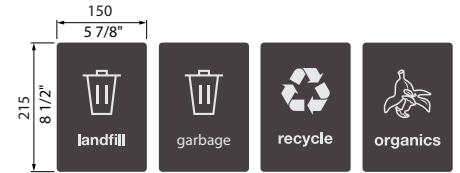

Fixed Aluminium Plate