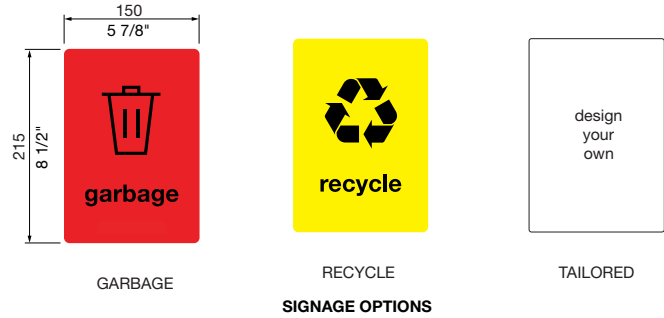

SIGNAGE:

Sublimated metal plate

- ☐ None (standard)
- ☐ Garbage (Lobster Red)
- ☐ Recycle (Brilliant Yellow)
- ☐ Tailored

OPENING INSERT:

- ☐ Rectangular (Lobster Red)
- ☐ Circle (Brilliant Yellow)
- ☐ Slot (Brilliant Yellow)
- ☐ Multipurpose (Brilliant Yellow)
- ☐ Tailored

Some options incur additional fees and lead time.