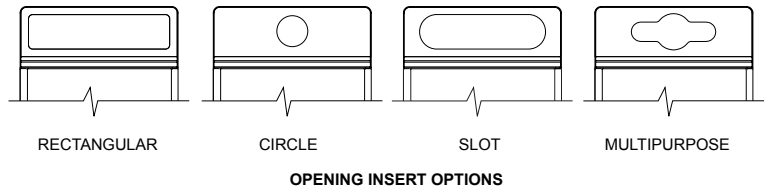

SIGNAGE:

Sublimated metal plate

- ☐ None (standard)
- ☐ Garbage (Lobster Red)
- ☐ Recycle (Brilliant Yellow)
- ☐ Tailored

OPENING INSERT:

- ☐ Rectangular (Lobster Red)
- ☐ Circle (Brilliant Yellow)
- ☐ Slot (Brilliant Yellow)
- ☐ Multipurpose (Brilliant Yellow)
- ☐ Tailored

Some options incur additional fees and lead time.