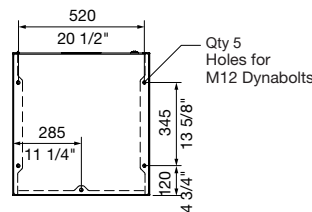

MOUNTING

BOTTOM VIEW