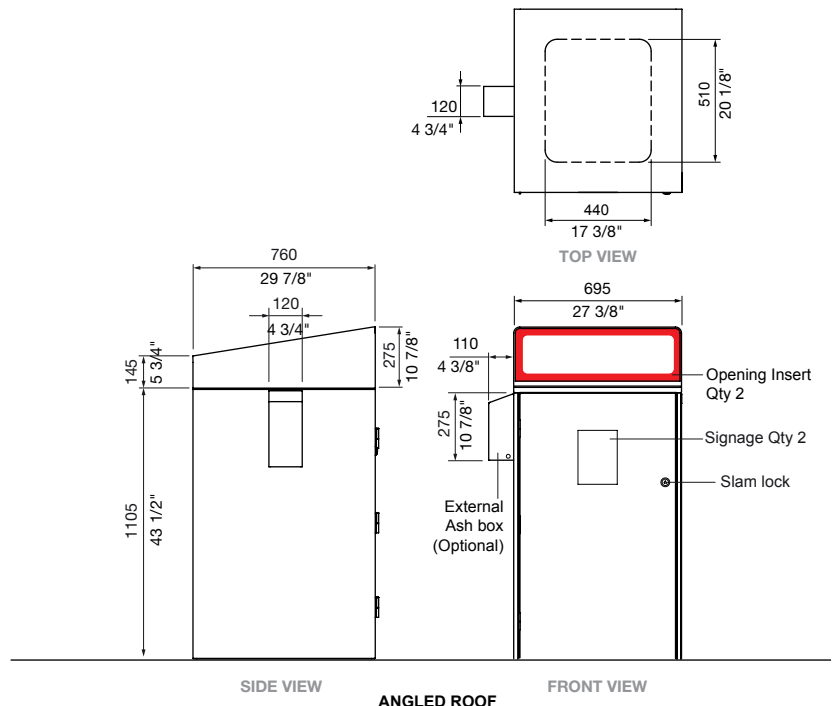

All-stainless modern bin enclosure for urban environments.

MCODE:
WBE-E240

DIMENSIONS:
695L x 760W x 1380H (mm)
27 3/8" L x 29 7/8" W x 54 3/8" H

Select one box per category to specify your product.

MODULE:

- ☐ Single
- ☐ Dual
- ☐ Tailored

ROOF:

- ☐ Angled roof
- ☐ Flat roof
- ☐ Flat roof with tray return
- ☐ Tailored

BODY:

- ☐ Stainless 304
  - ☐ Powder coated (*see colour chart*)
  - ☐ No.4 finish (brushed)
- ☐ Stainless 316
  - ☐ Powder coated (*see colour chart*)
  - ☐ No.4 finish (brushed)
- ☐ Tailored

PERFORATION:

- ☐ Solid (no perforations)
- ☐ Holes
- ☐ Slots
- ☐ Tailored

MOUNTING:

- ☐ Surface fixed
- ☐ Freestanding
- ☐ Tailored

ASH BOX:

Stainless steel No.4 finish (brushed)

- ☐ None
- ☐ Yes

DOG BAG DISPENSER:

- ☐ No
- ☐ Yes