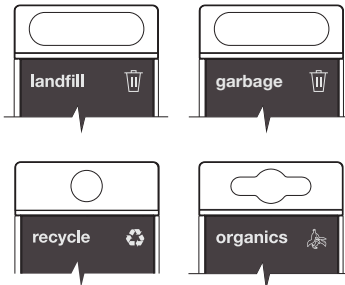

SIGNAGE

Etched Directly