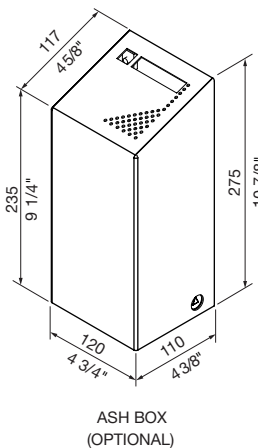

MCODE:
WBE-E120

DIMENSIONS:
570L x 590W x 1180H (mm)
22 1/2" L x 23 1/4" W x 46 1/2" H

Select one box per category to specify your product.

MODULE:

- Single
- Dual
- Tailored

ROOF:

- Angled roof
- Flat roof
- Flat roof with tray return
- Tailored

Some options incur additional fees and lead time.

Need more information?

For a brochure, image gallery, CAD downloads, installation and maintenance guides, go to:
streetfurniture.com/au/product/aria-bin-enclosure/

Quick links:

- streetfurniture.com/au/colour-chart/
- streetfurniture.com/au/warranty/
- streetfurniture.com/au/parts-promise/

All-stainless modern bin enclosure for urban environments.

MCODE:
WBE-E240

DIMENSIONS:
695L x 760W x 1380H (mm)
27 3/8" L x 29 7/8" W x 54 3/8" H