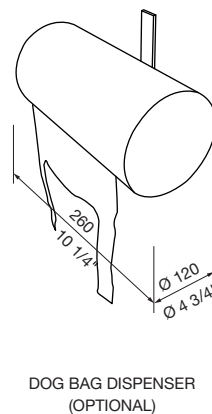

Quick links:

- streetfurniture.com/au/colour-chart/
- streetfurniture.com/au/warranty/
- streetfurniture.com/au/parts-promise/

All-stainless modern bin enclosure for urban environments.

MCODE:
WBE-E240

DIMENSIONS:
695L x 760W x 1380H (mm)
27 3/8" L x 29 7/8" W x 54 3/8" H