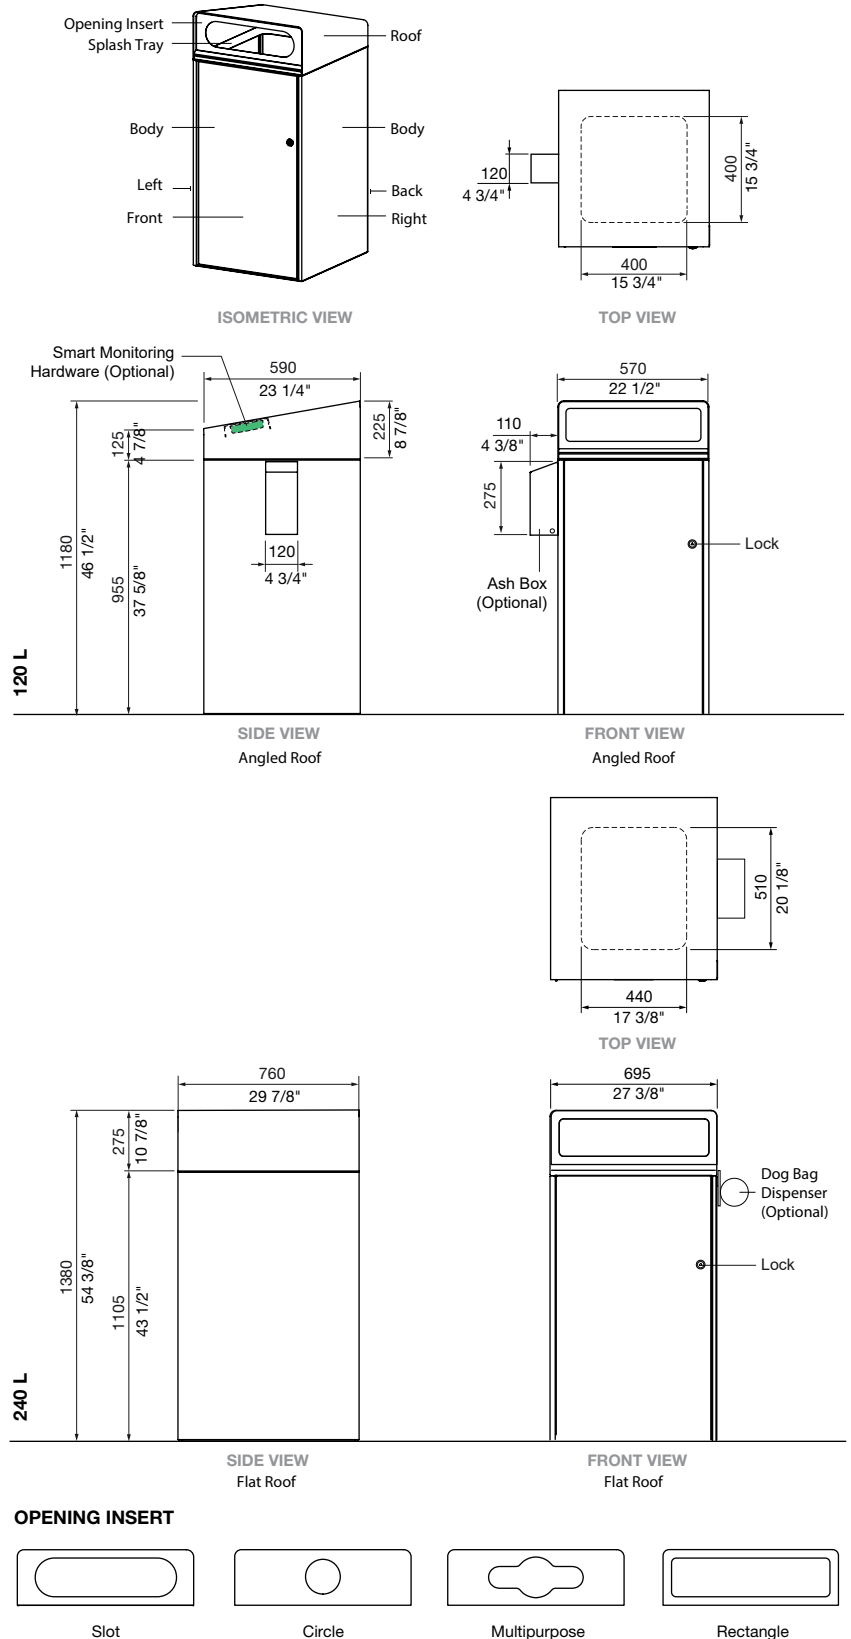

# escola bin enclosure

All-stainless modern bin enclosure for urban environments.

Select one box per category to specify your product.

**SIZE:**

*Wheeled bin not included.*

- 120L**  
570W x 590D x 1180H mm  
22 1/2" L x 23 1/4" W x 46 1/2" H
- 240L**  
695W x 760D x 1380H mm  
29 1/8" L x 31 7/8" W x 54 3/8" H

- Powder Coated [See Colour Chart](#)
- No.4 Finish (Brushed)

**BODY FINISH:**

- Powder Coated [See Colour Chart](#)
- No.4 Finish (Brushed)

**OPENING INSERT:**

- [See Colour Chart](#)
- Slot (Standard)
  - Circle
  - Multipurpose
  - Rectangle

# escola bin enclosure

**SIGNAGE:**

Select for all four sides, or four sides (front, back, left and right) separately.

- No Sign
- Etched Directly (Panelled Body Only)
  - Landfill
  - Garbage
  - Recycle
  - Organics
- Fixed Aluminium Plate (150x215mm)
  - Landfill
  - Garbage
  - Recycle
  - Organics
- Tailored, Specify \_\_\_\_\_