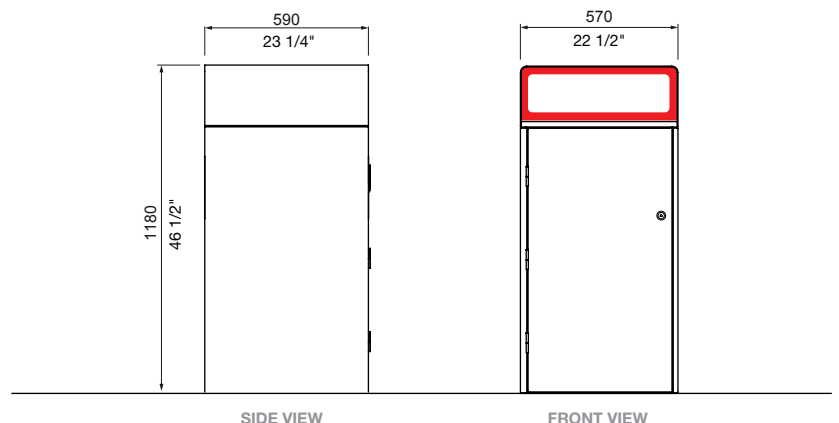

All-stainless modern bin enclosure for urban environments.

MCODE:
WBE-E120

DIMENSIONS:
570L x 590W x 1180H (mm)
22 1/2" L x 23 1/4" W x 46 1/2" H

Select one box per category to specify your product.

MODULE:

- ☐ Single
- ☐ Dual
- ☐ Tailored

ROOF:

- ☐ Angled roof
- ☐ Flat roof
- ☐ Flat roof with tray return
- ☐ Tailored

BODY:

- ☐ Stainless 304
  - ☐ Powder coated (*see colour chart*)
  - ☐ No.4 finish (brushed)
- ☐ Stainless 316
  - ☐ Powder coated (*see colour chart*)
  - ☐ No.4 finish (brushed)
- ☐ Tailored

PERFORATION:

- ☐ Solid (no perforations)
- ☐ Holes
- ☐ Slots
- ☐ Tailored

MOUNTING:

- ☐ Surface fixed
- ☐ Freestanding
- ☐ Tailored

ASH BOX:

Stainless steel No.4 finish (brushed)

- ☐ None
- ☐ Yes

DOG BAG DISPENSER:

- ☐ No
- ☐ Yes

FLAT ROOF