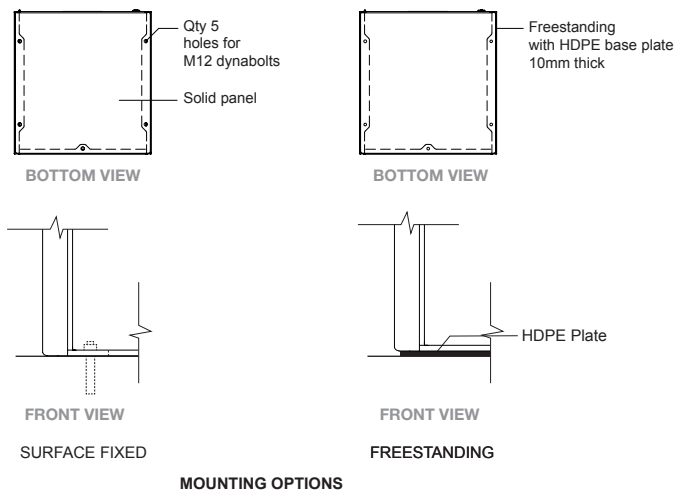

Quick links:

- streetfurniture.com/au/colour-chart/
- streetfurniture.com/au/warranty/
- streetfurniture.com/au/parts-promise/

All-stainless modern bin enclosure for urban environments.

MCODE:
WBE-E240

DIMENSIONS:
695L x 760W x 1380H (mm)
27 3/8" L x 29 7/8" W x 54 3/8" H