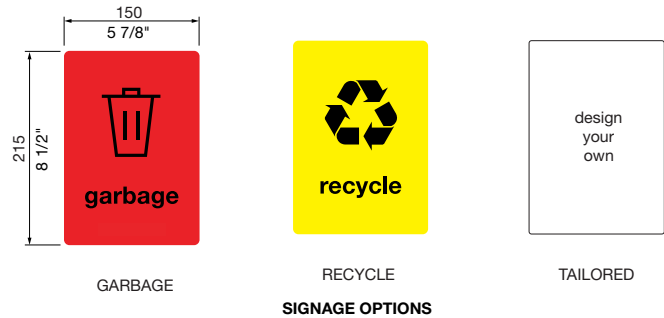

SIGNAGE:

Sublimated metal plate

- ☐ None (standard)
- ☐ Garbage (Lobster Red)
- ☐ Recycle (Brilliant Yellow)
- ☐ Tailored

OPENING INSERT:

- ☐ Rectangular (Lobster Red)
- ☐ Circle (Brilliant Yellow)
- ☐ Slot (Brilliant Yellow)
- ☐ Multipurpose (Brilliant Yellow)
- ☐ Tailored

Some options incur additional fees and lead time.