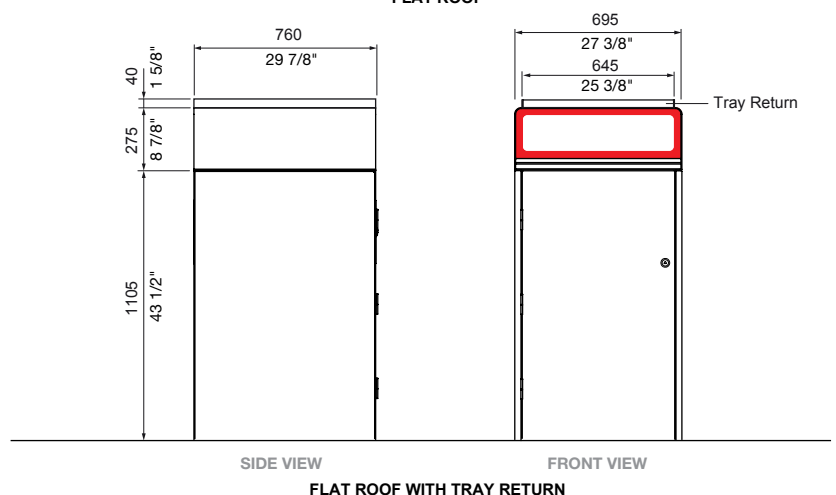

All-stainless modern bin enclosure for urban environments.

MCODE:
WBE-E240

DIMENSIONS:
695L x 760W x 1380H (mm)
27 3/8" L x 29 7/8" W x 54 3/8" H

Select one box per category to specify your product.

MODULE:

- ☐ Single
- ☐ Dual
- ☐ Tailored

ROOF:

- ☐ Angled roof
- ☐ Flat roof
- ☐ Flat roof with tray return
- ☐ Tailored

BODY:

- ☐ Stainless 304
  - ☐ Powder coated (*see colour chart*)
  - ☐ No.4 finish (brushed)
- ☐ Stainless 316
  - ☐ Powder coated (*see colour chart*)
  - ☐ No.4 finish (brushed)
- ☐ Tailored

PERFORATION:

- ☐ Solid (no perforations)
- ☐ Holes
- ☐ Slots
- ☐ Tailored

MOUNTING:

- ☐ Surface fixed
- ☐ Freestanding
- ☐ Tailored

ASH BOX:

Stainless steel No.4 finish (brushed)

- ☐ None
- ☐ Yes

DOG BAG DISPENSER:

- ☐ No
- ☐ Yes