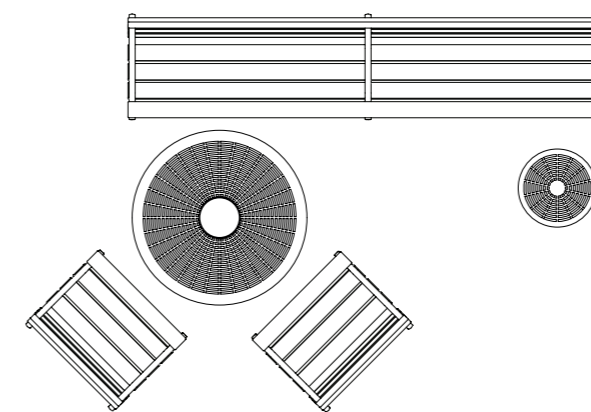

Configuration Examples

Cafe Round Table and Cafe Stool with Forum 4-seater and two Forum 1-seaters.