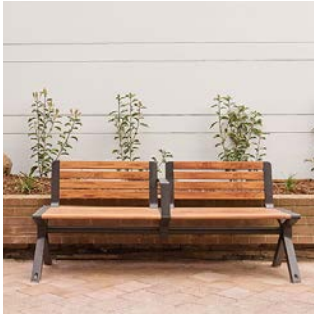

Manningham, VIC.

Cafe Round Tables (T1) and Cafe Stools (S1) in Sensation Orange, Brilliant Yellow, Viper Green and Bondi Blue.

Made in Australia
to ISO standards.

Street Furniture Australia products are ISO-certified by QAS International in quality, environment, health and safety.