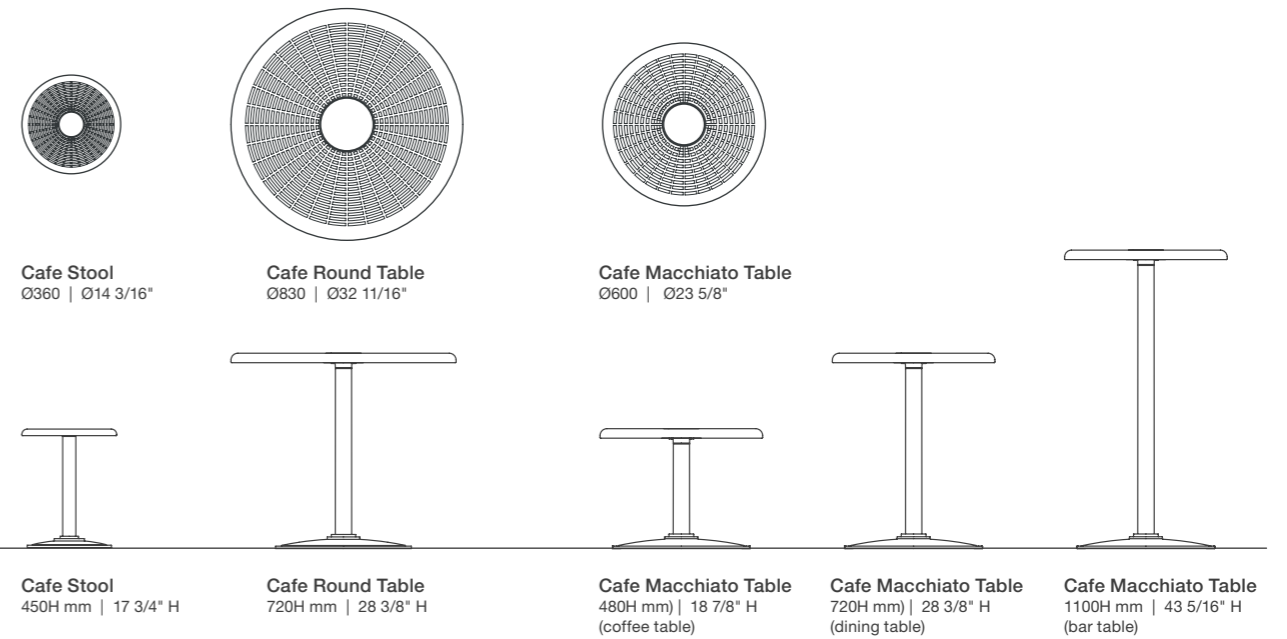

Cafe Round Table and Cafe Stools with Aria 2-seater benches and PowerMe Table.

Cafe Macchiato Tables and Cafe Stools with Aria Benches (1m length) and Frame Planter (1m x 1m).

cafe and forum

Cafe Round Table (T1) in tailored Sunshine. Forum Seats (FS7) in Sunshine, Lycra Strip Green, Bondi Blue and Sensation Orange. Some frames in Textura Monument.

multi-functional

Cafe Stools can also double as side tables.

Cafe Stools (S4) in Telemagenta Pink and Bondi Blue.

cafe

Cafe Stool, Cafe Macchiato Table, Cafe Round Table

How to order in 4 steps

Select one per category to specify your product.

1. Select product

2. Select base and mounting

3. Select height (for Cafe Macchiato Table only)

- 480mm | 18 7/8" (coffee table)
- 720mm | 28 3/8" (dining table)
- 1100mm | 43 5/16" (bar table)
- Tailored