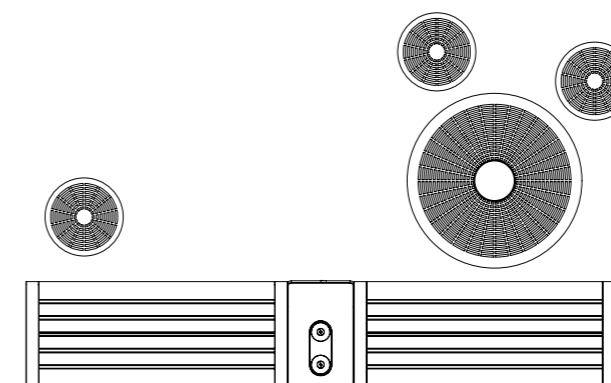

Cafe Round Table and Cafe Stool with Forum 4-seater and two Forum 1-seaters.

Cafe Round Table and Cafe Stools with Aria 2-seater benches and PowerMe Table.