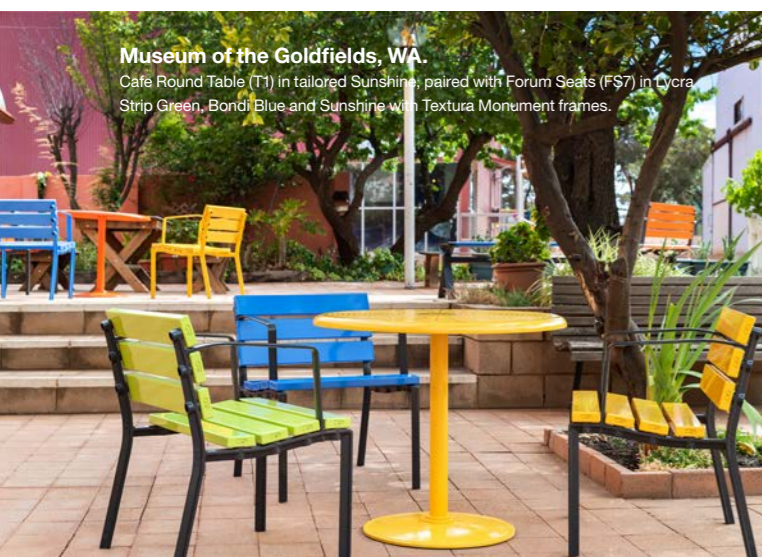

café

robust outdoor settings

street
furniture
australia

Cafe Round Table (T1) in Brilliant Yellow, Pearl White, and Palladium Silver.
Cafe Stool (S1) in Bondi Blue, Telemagenta Pink, Brilliant Yellow, and Palladium Silver.

Cafe Round Table and Cafe Stools with Aria 2-seater benches and PowerMe Table.

Cafe Macchiato Tables and Cafe Stools with Aria Benches (1m length) and Frame Planter (1m x 1m).

cafe and forum

Cafe Round Table (T1) in tailored Sunshine. Forum Seats (FS7) in Sunshine, Lycra Strip Green, Bondi Blue and Sensation Orange. Some frames in Textura Monument.

Timothy Reserve, Hurstville, NSW.

Cafe Stools (S1) in Eucalypt Green, paired with Aria Lookout Table (CMA4-2T-2T) with aluminium woodgrain battens in Curly Birch and Textura Jasper frame.

Google Campus, Kirkland Urban, Seattle US, designed by HEWITT Seattle.

Cafe Round Table (T1) in Woodland Grey. Forum Seats (FS7) with aluminium woodgrain Bush Cherry battens and Woodland Grey frame.

Museum of the Goldfields, WA.

Cafe Round Table (T1) in tailored Sunshine, paired with Forum Seats (FS7) in Lycra Strip Green, Bondi Blue and Sunshine with Textura Monument frames.