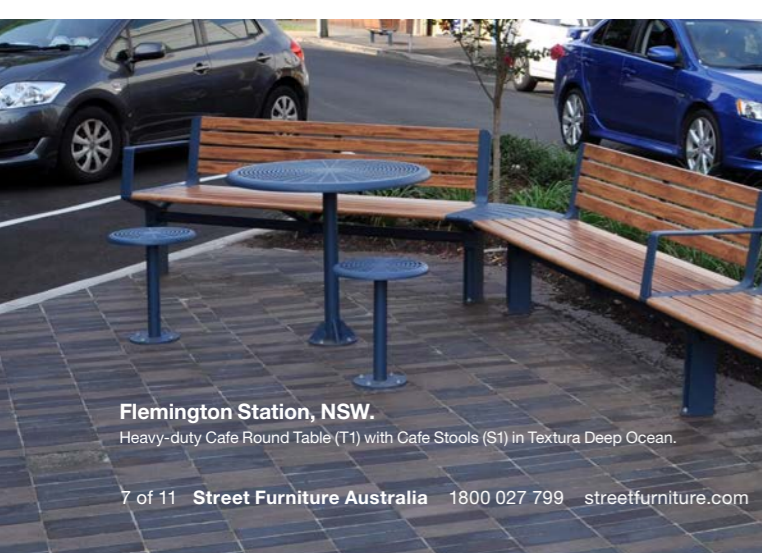

Cafe Round Table and Cafe Stools with Aria 2-seater benches and PowerMe Table.

Cafe Macchiato Tables and Cafe Stools with Aria Benches (1m length) and Frame Planter (1m x 1m).

cafe and forum

Cafe Round Table (T1) in tailored Sunshine. Forum Seats (FS7) in Sunshine, Lycra Strip Green, Bondi Blue and Sensation Orange. Some frames in Textura Monument.

Timothy Reserve, Hurstville, NSW.

Cafe Stools (S1) in Eucalypt Green, paired with Aria Lookout Table (CMA4-2T-2T) with aluminium woodgrain battens in Curly Birch and Textura Jasper frame.

Google Campus, Kirkland Urban, Seattle US, designed by HEWITT Seattle.

Cafe Round Table (T1) in Woodland Grey. Forum Seats (FS7) with aluminium woodgrain Bush Cherry battens and Woodland Grey frame.

Museum of the Goldfields, WA.

Cafe Round Table (T1) in tailored Sunshine, paired with Forum Seats (FS7) in Lycra Strip Green, Bondi Blue and Sunshine with Textura Monument frames.

Manningham, VIC.

Cafe Round Tables (T1) and Cafe Stools (S1) in Sensation Orange, Brilliant Yellow, Viper Green and Bondi Blue.

Made in Australia
to ISO standards.

Street Furniture Australia products are ISO-certified by QAS International in quality, environment, health and safety.