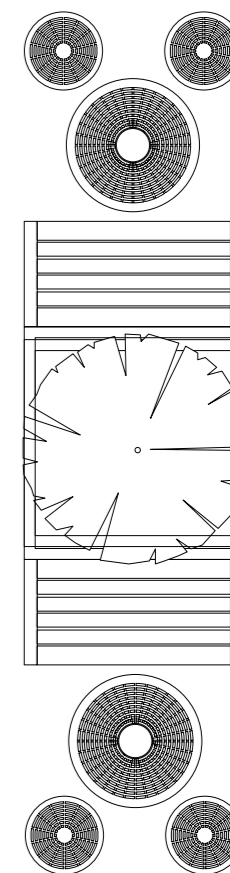

Pair Cafe Tables and Stools with pieces from other Street Furniture Australia ranges, such as Aria and Forum.

Configuration Examples

Cafe Round Table and Cafe Stool with Forum 4-seater and two Forum 1-seaters.

Cafe Round Table and Cafe Stools with Aria 2-seater benches and PowerMe Table.

Cafe Macchiato Tables and Cafe Stools with Aria Benches (1m length) and Frame Planter (1m x 1m).

cafe and forum

Cafe Round Table (T1) in tailored Sunshine. Forum Seats (FS7) in Sunshine, Lycra Strip Green, Bondi Blue and Sensation Orange. Some frames in Textura Monument.

1. Select product

2. Select base and mounting

3. Select height (for Cafe Macchiato Table only)

- 480mm | 18 7/8" (coffee table)
- 720mm | 28 3/8" (dining table)
- 1100mm | 43 5/16" (bar table)
- Tailored