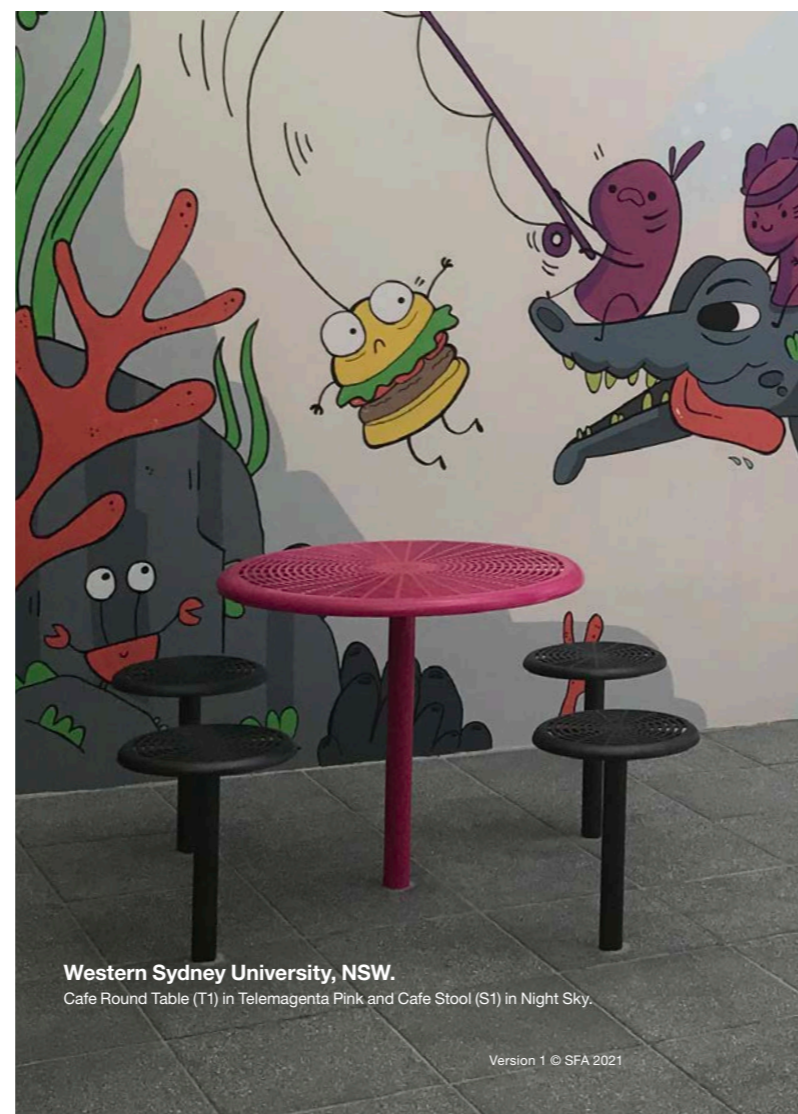

café

robust outdoor settings

street
furniture
australia

Cafe Round Table (T1) in Brilliant Yellow, Pearl White, and Palladium Silver.
Cafe Stool (S1) in Bondi Blue, Telemagenta Pink, Brilliant Yellow, and Palladium Silver.

Cafe Round Table (T1) in Woodland Grey. Forum Seats (FS7) with aluminium woodgrain Bush Cherry battens and Woodland Grey frame.

Museum of the Goldfields, WA.

Cafe Round Table (T1) in tailored Sunshine, paired with Forum Seats (FS7) in Lycra Strip Green, Bondi Blue and Sunshine with Textura Monument frames.

Flemington Station, NSW.

Heavy-duty Cafe Round Table (T1) with Cafe Stools (S1) in Textura Deep Ocean.

Western Sydney University, NSW.

Cafe Round Table (T1) in Telemagenta Pink and Cafe Stool (S1) in Night Sky.