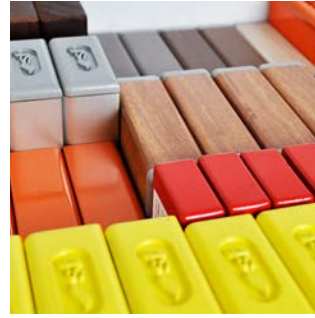

Cafe Round Table (T1) in Woodland Grey. Forum Seats (FS7) with aluminium woodgrain Bush Cherry battens and Woodland Grey frame.

Museum of the Goldfields, WA.

Cafe Round Table (T1) in tailored Sunshine, paired with Forum Seats (FS7) in Lycra Strip Green, Bondi Blue and Sunshine with Textura Monument frames.

Manningham, VIC.

Cafe Round Tables (T1) and Cafe Stools (S1) in Sensation Orange, Brilliant Yellow, Viper Green and Bondi Blue.

Made in Australia
to ISO standards.

Street Furniture Australia products are ISO-certified by QAS International in quality, environment, health and safety.