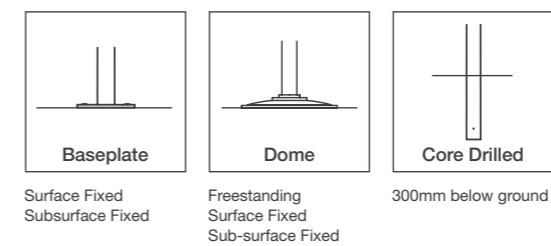

1. Select product

2. Select base and mounting

3. Select height (for Cafe Macchiato Table only)

- 480mm | 18 7/8" (coffee table)
- 720mm | 28 3/8" (dining table)
- 1100mm | 43 5/16" (bar table)
- Tailored