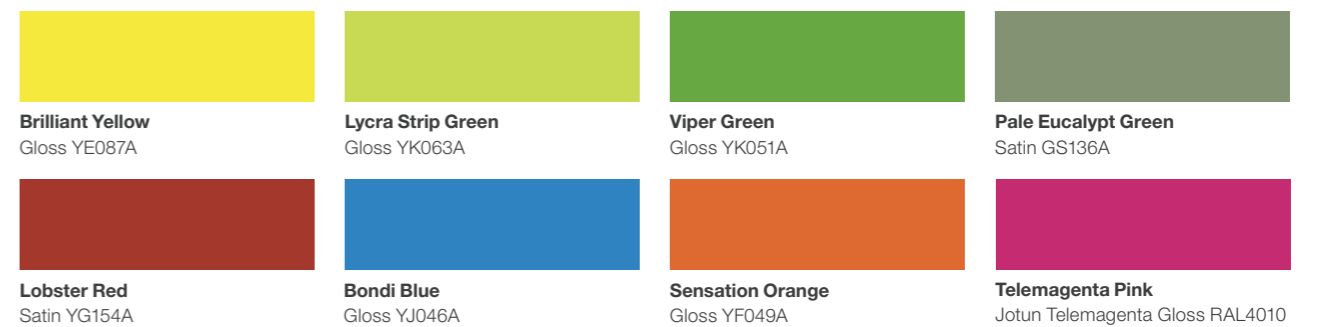

4. Select colour

More colours can be found on the colour chart at streetfurniture.com/au/colour-chart

For further tailoring, contact us to speak with a sales consultant.

Australia 1800 027 799
United States +1 212 763 0174
International +61 2 8774 8888
Email info@streetfurniture.com