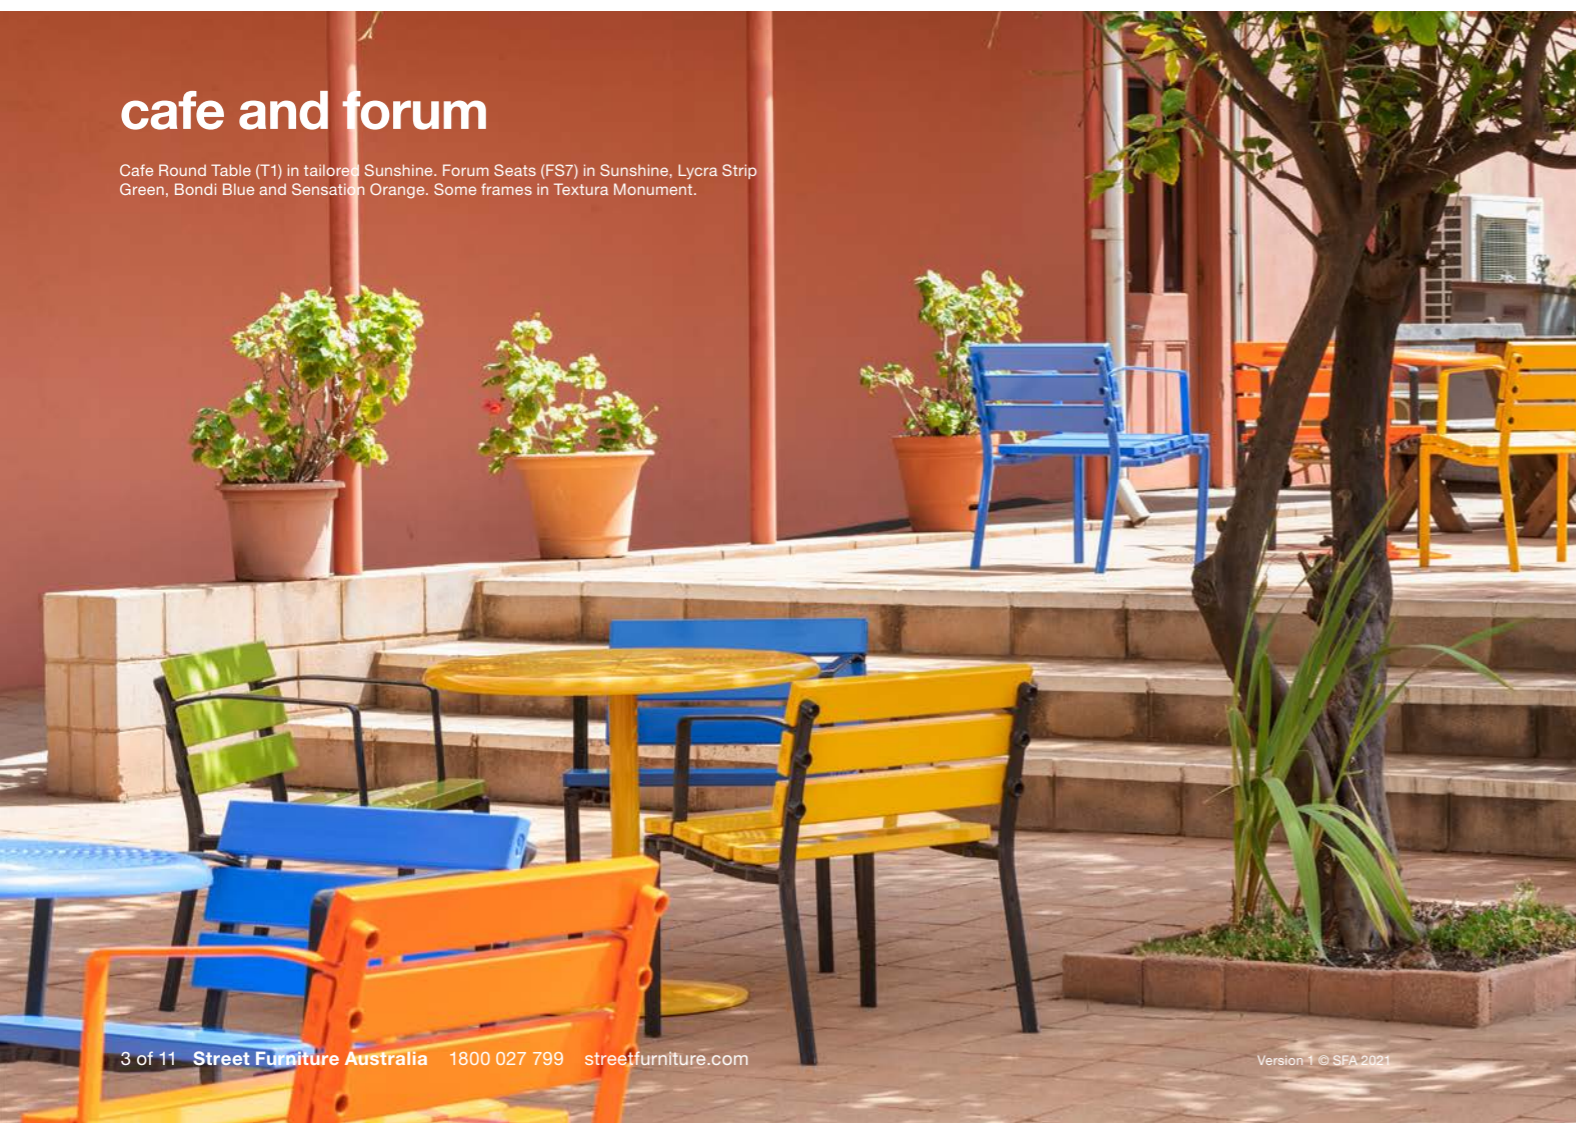

café

robust outdoor settings

street
furniture
australia

Cafe Round Table (T1) in Brilliant Yellow, Pearl White, and Palladium Silver.
Cafe Stool (S1) in Bondi Blue, Telemagenta Pink, Brilliant Yellow, and Palladium Silver.

Pair Cafe Tables and Stools with pieces from other Street Furniture Australia ranges, such as Aria and Forum.

Configuration Examples

Cafe Round Table and Cafe Stool with Forum 4-seater and two Forum 1-seaters.

Cafe Round Table and Cafe Stools with Aria 2-seater benches and PowerMe Table.

Cafe Macchiato Tables and Cafe Stools with Aria Benches (1m length) and Frame Planter (1m x 1m).

cafe and forum

Cafe Round Table (T1) in tailored Sunshine. Forum Seats (FS7) in Sunshine, Lycra Strip Green, Bondi Blue and Sensation Orange. Some frames in Textura Monument.

multi-functional

Cafe Stools can also double as side tables.

Cafe Stools (S4) in Telemagenta Pink and Bondi Blue.

cafe

Cafe Stool, Cafe Macchiato Table, Cafe Round Table

How to order in 4 steps

Select one per category to specify your product.