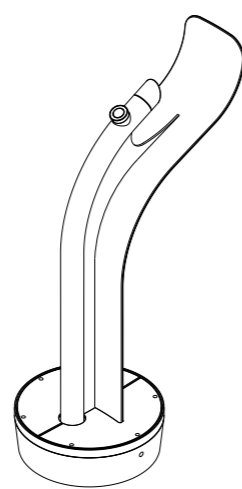

Arqua Fountain

Arqua Refill Pole
Optional filter available

Arqua Station with Dog Bubbler

Arqua Station

Arqua Station

Arqua Station

2. Select body

- Fountain stainless 304 powder coated, Refill Pole aluminium powder coated
- Both stainless 316 powder coated
- Both stainless 316 electropolished

4. Filter

- Yes
- No

3. Select spout and button (only for Refill Pole)

- Single outlet, stainless 316 bright polished
- Double outlet, stainless 316 bright polished

5. Select signage (only for Refill Pole)

Not compatible with a Textura powder coated finish.

UV vinyl 'Tap'

UV vinyl 'Filtered'

Tailored

6. Select fountain height

1125mm | 44 1/4" (standard)

780mm | 30 11/16" (child)

Tailored