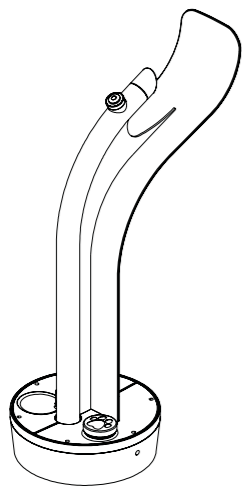

Arqua Station with Dog Bubbler
Textura Surfmist body.
1520L x 450W x 1495H | 59 7/8" L x 17 3/4" W x 58 7/8" H

How to order in 7 steps

Select one per category to specify your product.

1. Select product

Arqua Dog Bubbler

Arqua Fountain

Arqua Refill Pole
Optional filter available

Arqua Station with Dog Bubbler

Arqua Station

Arqua Station

Arqua Station

2. Select body

- Fountain stainless 304 powder coated, Refill Pole aluminium powder coated
- Both stainless 316 powder coated
- Both stainless 316 electropolished

4. Filter

- Yes
- No

3. Select spout and button (only for Refill Pole)

- Single outlet, stainless 316 bright polished
- Double outlet, stainless 316 bright polished

5. Select signage (only for Refill Pole)