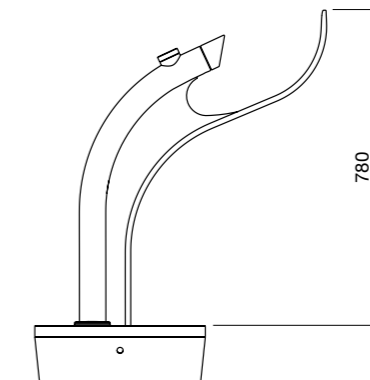

4. Filter

- Yes
- No

3. Select spout and button (only for Refill Pole)

- Single outlet, stainless 316 bright polished
- Double outlet, stainless 316 bright polished

5. Select signage (only for Refill Pole)

Not compatible with a Textura powder coated finish.

UV vinyl 'Tap'

UV vinyl 'Filtered'

Tailored

6. Select fountain height

1125mm | 44 1/4" (standard)

780mm | 30 11/16" (child)

Tailored