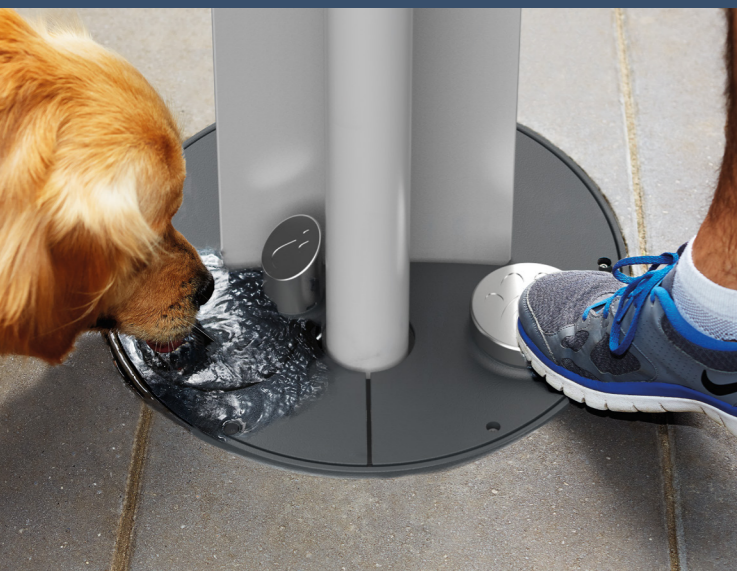

Button upgrade

Stainless steel 316 valve components now feature teflon-coating for smoother pushing action

Integrated dog bubbler

Step on the paw button to hydrate your dog. Water drains immediately after use for optimum hygiene. Eliminates bowl and stagnant water

Maximum strength

The blade is now curved in two directions to withstand even more force

Vandal-resistance

The fountain uses extra-strong hardware designed for heavy-duty use in prisons. In the rare case of vandalism, spare parts are readily available

extra marine-grade option

Choose the electropolished stainless steel 316 body option for maximum performance by the sea

refill

Designed to fill a 600ml bottle

drink

Release water to drink

hydrate

Step on the paw button to hydrate your dog

all-in-one

Refill your bottle
Take a drink
Hydrate your dog

Taylor Riverfront Precinct
Arqua Fountain in tailored Metropolis Storm Grey.

Arqua Fountain

Circular Quay
Arqua Refill Pole in electropolished finish.