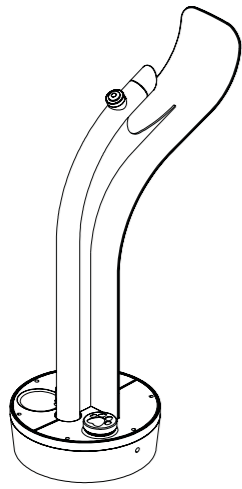

How to order in 7 steps

Select one per category to specify your product.

1. Select product

☐ Arqua Dog Bubbler