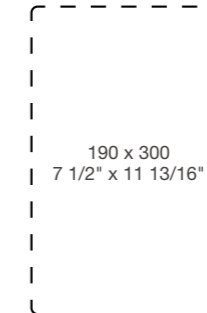

Not compatible with a Textura powder coated finish.

UV vinyl 'Tap'

UV vinyl 'Filtered'

Tailored

6. Select fountain height

1125mm | 44 1/4" (standard)

780mm | 30 11/16" (child)

Tailored