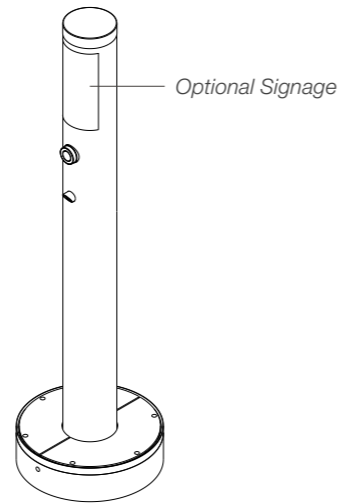

☐ Arqua Refill Pole
Optional filter available