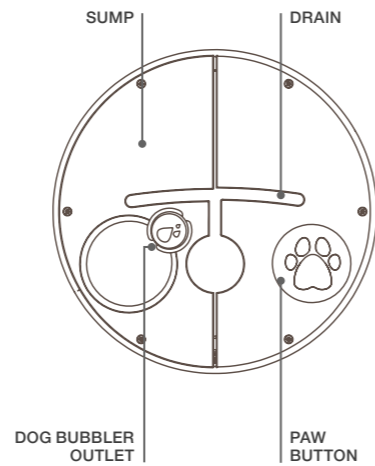

Button upgrade

Stainless steel 316 valve components now feature teflon-coating for smoother pushing action

Integrated dog bubbler

Step on the paw button to hydrate your dog. Water drains immediately after use for optimum hygiene. Eliminates bowl and stagnant water

Maximum strength

The blade is now curved in two directions to withstand even more force

Vandal-resistance

The fountain uses extra-strong hardware designed for heavy-duty use in prisons. In the rare case of vandalism, spare parts are readily available