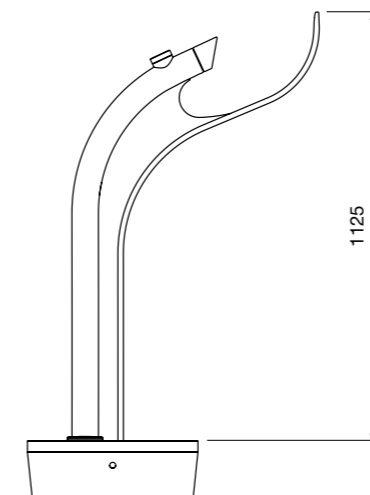

4. Filter

- Yes
- No

3. Select spout and button (only for Refill Pole)

- Single outlet, stainless 316 bright polished
- Double outlet, stainless 316 bright polished

5. Select signage (only for Refill Pole)

Not compatible with a Textura powder coated finish.

UV vinyl 'Tap'

UV vinyl 'Filtered'

Tailored

6. Select fountain height

1125mm | 44 1/4" (standard)

780mm | 30 11/16" (child)

Tailored