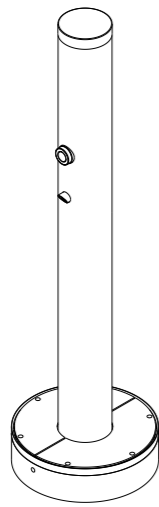

☐ Arqua Station with Dog Bubbler