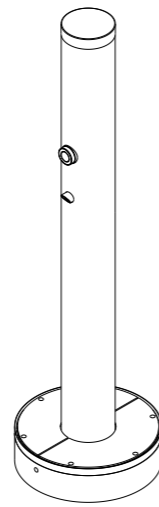

Arqua Refill Pole

01

Arqua Fountain
Textura Monument body.
770L x 450W x 1125H | 30 1/4" L x 17 3/4" W x 44 1/4" H

02

Arqua Dog Bubbler
Palladium Silver body.
770L x 450W x 1125H | 30 1/4" L x 17 3/4" W x 44 1/4" H

Arqua Station with Dog Bubbler
Textura Surfmist body.
1520L x 450W x 1495H | 59 7/8" L x 17 3/4" W x 58 7/8" H

How to order in 7 steps

Select one per category to specify your product.

1. Select product

Arqua Dog Bubbler

Arqua Fountain

Arqua Refill Pole
Optional filter available

Arqua Station with Dog Bubbler

Arqua Station

Arqua Station

Arqua Station

2. Select body

- Fountain stainless 304 powder coated, Refill Pole aluminium powder coated
- Both stainless 316 powder coated
- Both stainless 316 electropolished

4. Filter

- Yes
- No

3. Select spout and button (only for Refill Pole)

- Single outlet, stainless 316 bright polished
- Double outlet, stainless 316 bright polished

5. Select signage (only for Refill Pole)