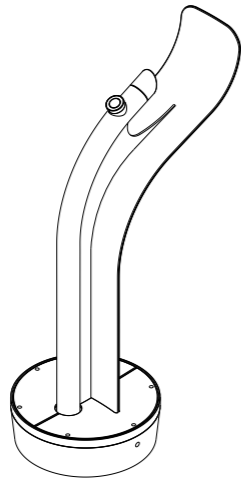

Arqua Station with Dog Bubbler
Textura Surfmist body.
1520L x 450W x 1495H | 59 7/8" L x 17 3/4" W x 58 7/8" H

How to order in 7 steps

Select one per category to specify your product.

1. Select product

Arqua Dog Bubbler

Arqua Fountain

Arqua Refill Pole
Optional filter available

Arqua Station with Dog Bubbler

Arqua Station

Arqua Station

Arqua Station

2. Select body

- Fountain stainless 304 powder coated, Refill Pole aluminium powder coated
- Both stainless 316 powder coated
- Both stainless 316 electropolished

4. Filter

- Yes
- No

3. Select spout and button (only for Refill Pole)

- Single outlet, stainless 316 bright polished
- Double outlet, stainless 316 bright polished

5. Select signage (only for Refill Pole)