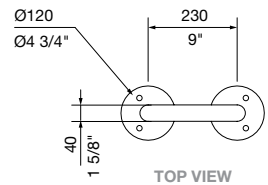

The Slim hoop is a discreet outdoor addition that offers secure bicycle support. Ideal for areas requiring space-efficiency.

MCODE:
BST02

DIMENSIONS:
270L x 120W x 850H (mm)
10 5/8" L x 4 3/4" W x 33 1/2" H

Select one box per category to specify your product.

PIPE:

- ☐ Stainless 304 No.4 finish (brushed)
- ☐ Stainless 316 No.4 finish (brushed)
- ☐ Tailored

MOUNTING:

- ☐ Surface fixed
- ☐ Subsurface fixed
- ☐ Core drilled (300mm below ground)

Some options incur additional fees and lead time.

Need more information?

For a brochure, image gallery, CAD downloads, installation and maintenance guides, go to:
streetfurniture.com/au/product/slim-hoop/

Quick links:

- streetfurniture.com/au/colour-chart/
- streetfurniture.com/au/warranty/
- streetfurniture.com/au/parts-promise/

MOUNTING OPTIONS