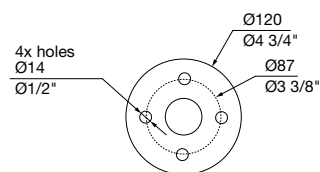

BASE PLATE DETAIL