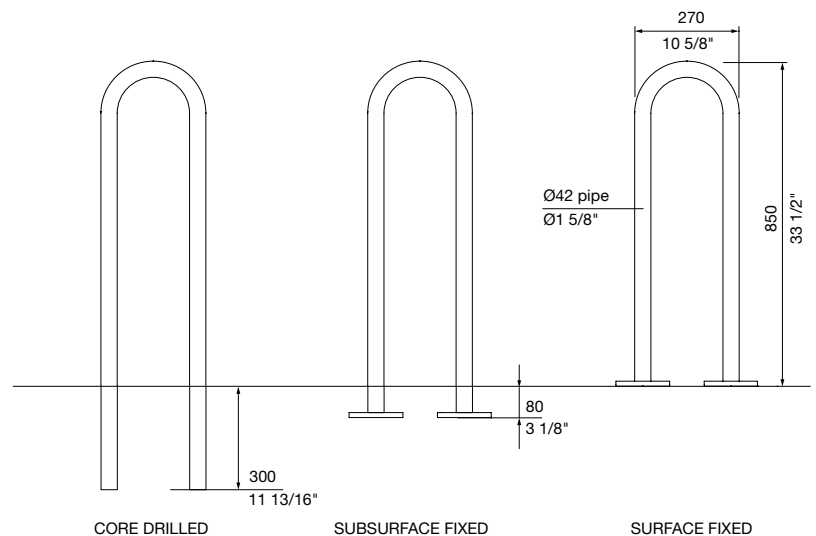

The Slim hoop is a discreet outdoor addition that offers secure bicycle support. Ideal for areas requiring space-efficiency.

MCODE:
BST02

DIMENSIONS:
270L x 120W x 850H (mm)
10 5/8" L x 4 3/4" W x 33 1/2" H

Select one box per category to specify your product.

PIPE:

- ☐ Stainless 304 No.4 finish (brushed)
- ☐ Stainless 316 No.4 finish (brushed)
- ☐ Tailored

MOUNTING:

- ☐ Surface fixed
- ☐ Subsurface fixed
- ☐ Core drilled (300mm below ground)

Some options incur additional fees and lead time.

Need more information?

For a brochure, image gallery, CAD downloads, installation and maintenance guides, go to:
streetfurniture.com/au/product/slim-hoop/

Quick links:

- streetfurniture.com/au/colour-chart/
- streetfurniture.com/au/warranty/
- streetfurniture.com/au/parts-promise/

MOUNTING OPTIONS