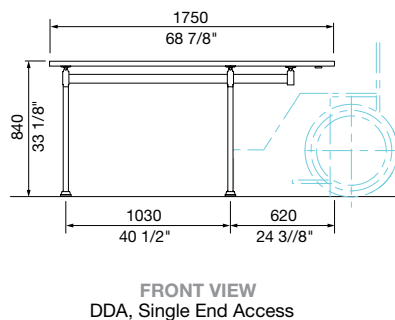

28 3/8" W x 28 3/8" H x various lengths

DDA (Wheelchair Accessible)

720W x 840H x various lengths (mm)

28 3/8" W x 33 1/8" H x various lengths

Select one box per category to specify your product.

TYPE:

Standard

- Match Batten
- Match Frame

TYPE

LEG AND MOUNTING

LENGTH

mall table

WHEELCHAIR ACCESS (DDA Only):

- Side Access
- Single End Access
- Double End Access*

*Min. 2100mm length only.

COMPATIBLE SEATING:

Refer to separate technical sheet.

- Mall Seat (CMM1, CMM5)
- Mall Bench (CMM4)
- Mall Slim Bench (CMM8)

DDA Table only compatible with Post Leg to better suit the taller DDA table height.

CHESS BOARD:

- None
- Chess Board 405x405(mm) | 15 15/16" x 15 15/16"

Some options incur additional fees and lead time.

Need more information?

For a brochure, image gallery, CAD downloads, installation and maintenance guides, go to: streetfurniture.com/au/product/mall-table/