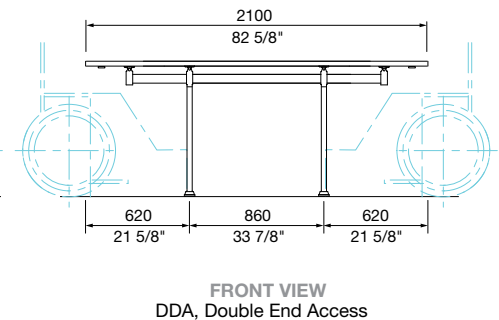

28 3/8" W x 28 3/8" H x various lengths

DDA (Wheelchair Accessible)

720W x 840H x various lengths (mm)

28 3/8" W x 33 1/8" H x various lengths

Select one box per category to specify your product.

TYPE:

Standard

- Match Batten
- Match Frame

TYPE

LEG AND MOUNTING

LENGTH

mall table

WHEELCHAIR ACCESS (DDA Only):

- Side Access
- Single End Access
- Double End Access*

*Min. 2100mm length only.

CHESS BOARD:

- None
- Chess Board 405x405(mm) | 15 15/16" x 15 15/16"

Some options incur additional fees and lead time.

Need more information?

For a brochure, image gallery, CAD downloads, installation and maintenance guides, go to: streetfurniture.com/au/product/mall-table/

Quick links:

- streetfurniture.com/au/colour-chart/
- streetfurniture.com/au/warranty/

CONFIGURATION EXAMPLES

Standard, 1750mm

DDA with side access, 1750mm

DDA with Side and Single End Access, 2100mm

DDA Double End Access, 2100mm