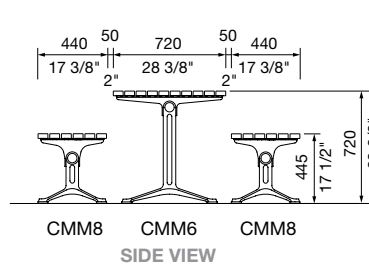

28 3/8" W x 28 3/8" H x various lengths

DDA (Wheelchair Accessible)

720W x 840H x various lengths (mm)

28 3/8" W x 33 1/8" H x various lengths

Select one box per category to specify your product.

TYPE:

Standard

- Match Batten
- Match Frame

TYPE

LEG AND MOUNTING

LENGTH

mall table

WHEELCHAIR ACCESS (DDA Only):

- Side Access
- Single End Access
- Double End Access*

*Min. 2100mm length only.

CHESS BOARD:

- None
- Chess Board 405x405(mm) | 15 15/16" x 15 15/16"

Some options incur additional fees and lead time.

Need more information?

For a brochure, image gallery, CAD downloads, installation and maintenance guides, go to: streetfurniture.com/au/product/mall-table/

Quick links:

- streetfurniture.com/au/colour-chart/
- streetfurniture.com/au/warranty/

CONFIGURATION EXAMPLES

Standard, 1750mm

DDA with side access, 1750mm

DDA with Side and Single End Access, 2100mm

DDA Double End Access, 2100mm