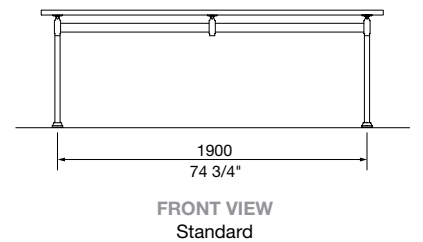

28 3/8" W x 28 3/8" H x various lengths

DDA (Wheelchair Accessible)

720W x 840H x various lengths (mm)

28 3/8" W x 33 1/8" H x various lengths

Select one box per category to specify your product.

TYPE:

Standard

- Match Batten
- Match Frame

TYPE

LEG AND MOUNTING

LENGTH

mall table

WHEELCHAIR ACCESS (DDA Only):

- Side Access
- Single End Access
- Double End Access*

*Min. 2100mm length only.

COMPATIBLE SEATING:

Refer to separate technical sheet.

- Mall Seat (CMM1, CMM5)
- Mall Bench (CMM4)
- Mall Slim Bench (CMM8)

DDA Table only compatible with Post Leg to better suit the taller DDA table height.

CHESS BOARD:

- None
- Chess Board 405x405(mm) | 15 15/16" x 15 15/16"

Some options incur additional fees and lead time.

Need more information?

For a brochure, image gallery, CAD downloads, installation and maintenance guides, go to: streetfurniture.com/au/product/mall-table/