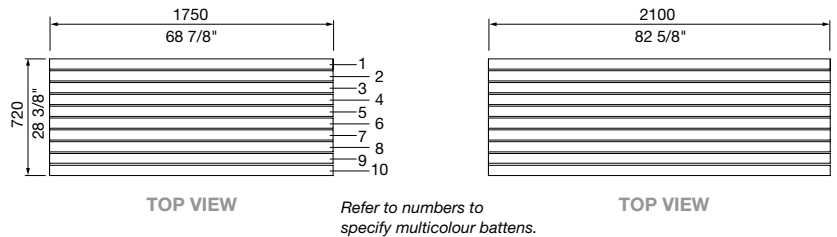

28 3/8" W x 28 3/8" H x various lengths

DDA (Wheelchair Accessible)

720W x 840H x various lengths (mm)

28 3/8" W x 33 1/8" H x various lengths

Select one box per category to specify your product.

TYPE:

Standard

- Match Batten
- Match Frame

TYPE

LEG AND MOUNTING

LENGTH

mall table

WHEELCHAIR ACCESS (DDA Only):

- Side Access
- Single End Access
- Double End Access*

*Min. 2100mm length only.

CHESS BOARD:

- None
- Chess Board 405x405(mm) | 15 15/16" x 15 15/16"

Some options incur additional fees and lead time.

Need more information?

For a brochure, image gallery, CAD downloads, installation and maintenance guides, go to: streetfurniture.com/au/product/mall-table/

Quick links:

- streetfurniture.com/au/colour-chart/
- streetfurniture.com/au/warranty/

CONFIGURATION EXAMPLES

Standard, 1750mm

DDA with side access, 1750mm

DDA with Side and Single End Access, 2100mm

DDA Double End Access, 2100mm