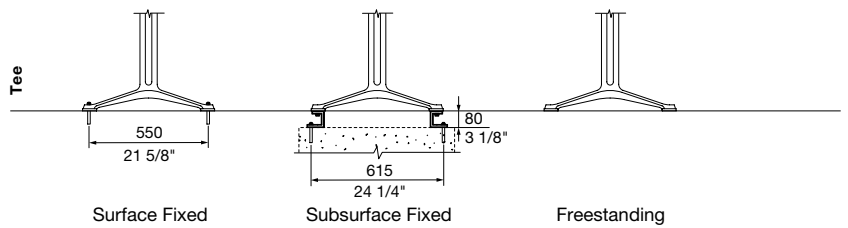

28 3/8" W x 28 3/8" H x various lengths

DDA (Wheelchair Accessible)

720W x 840H x various lengths (mm)

28 3/8" W x 33 1/8" H x various lengths

Select one box per category to specify your product.

TYPE:

Standard

- Match Batten
- Match Frame

TYPE

LEG AND MOUNTING

LENGTH

mall table

WHEELCHAIR ACCESS (DDA Only):

- Side Access
- Single End Access
- Double End Access*

*Min. 2100mm length only.