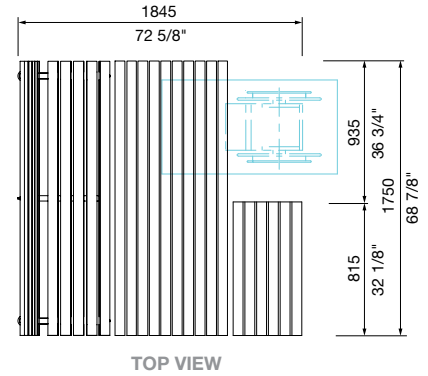

28 3/8" W x 28 3/8" H x various lengths

DDA (Wheelchair Accessible)

720W x 840H x various lengths (mm)

28 3/8" W x 33 1/8" H x various lengths

Select one box per category to specify your product.

TYPE:

Standard

CHESS BOARD:

- None
- Chess Board 405x405(mm) | 15 15/16" x 15 15/16"

Some options incur additional fees and lead time.

Need more information?

For a brochure, image gallery, CAD downloads, installation and maintenance guides, go to: streetfurniture.com/au/product/mall-table/

Quick links:

- streetfurniture.com/au/colour-chart/
- streetfurniture.com/au/warranty/

CONFIGURATION EXAMPLES

Standard, 1750mm

DDA with side access, 1750mm

DDA with Side and Single End Access, 2100mm

DDA Double End Access, 2100mm