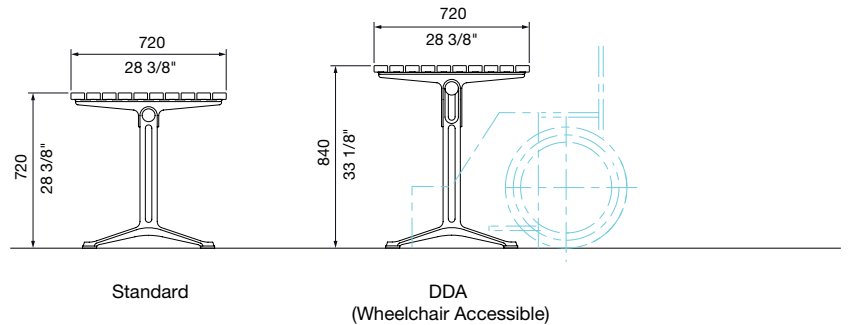

28 3/8" W x 28 3/8" H x various lengths

DDA (Wheelchair Accessible)

720W x 840H x various lengths (mm)

28 3/8" W x 33 1/8" H x various lengths

Select one box per category to specify your product.

TYPE:

Standard

DDA (Wheelchair Accessible)*

*DDA tables must be fixed to the ground.

LEG AND MOUNTING:

Tee Leg

- Surface Fixed
- Subsurface Fixed
- Freestanding

LENGTH:

- 1750mm | 68 7/8"
- 2100mm | 82 5/8"
- Tailored

FRAME:

- Match Batten
- Match Frame

TYPE

LEG AND MOUNTING

LENGTH

mall table

WHEELCHAIR ACCESS (DDA Only):

- Side Access
- Single End Access
- Double End Access*

*Min. 2100mm length only.

Quick links:

- streetfurniture.com/au/colour-chart/
- streetfurniture.com/au/warranty/

CONFIGURATION EXAMPLES

Standard, 1750mm

DDA with side access, 1750mm

DDA with Side and Single End Access, 2100mm

DDA Double End Access, 2100mm