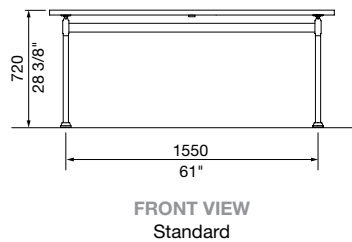

28 3/8" W x 28 3/8" H x various lengths

DDA (Wheelchair Accessible)

720W x 840H x various lengths (mm)

28 3/8" W x 33 1/8" H x various lengths

Select one box per category to specify your product.

TYPE:

Standard

- Match Batten
- Match Frame

TYPE

LEG AND MOUNTING

LENGTH

mall table

WHEELCHAIR ACCESS (DDA Only):

- Side Access
- Single End Access
- Double End Access*

*Min. 2100mm length only.

CHESS BOARD:

- None
- Chess Board 405x405(mm) | 15 15/16" x 15 15/16"

Some options incur additional fees and lead time.

Need more information?

For a brochure, image gallery, CAD downloads, installation and maintenance guides, go to: streetfurniture.com/au/product/mall-table/

Quick links:

- streetfurniture.com/au/colour-chart/
- streetfurniture.com/au/warranty/

CONFIGURATION EXAMPLES

Standard, 1750mm

DDA with side access, 1750mm

DDA with Side and Single End Access, 2100mm

DDA Double End Access, 2100mm