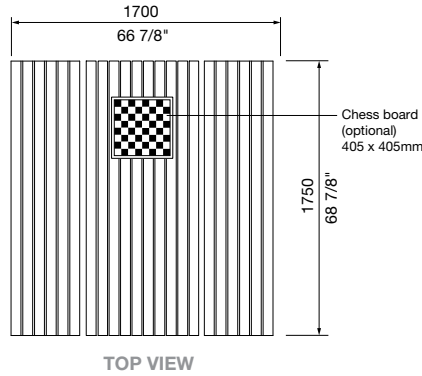

28 3/8" W x 28 3/8" H x various lengths

DDA (Wheelchair Accessible)

720W x 840H x various lengths (mm)

28 3/8" W x 33 1/8" H x various lengths

Select one box per category to specify your product.

TYPE:

Standard

COMPATIBLE SEATING:

Refer to separate technical sheet.

- Mall Seat (CMM1, CMM5)
- Mall Bench (CMM4)
- Mall Slim Bench (CMM8)

DDA Table only compatible with Post Leg to better suit the taller DDA table height.

CHESS BOARD:

- None
- Chess Board 405x405(mm) | 15 15/16" x 15 15/16"

Some options incur additional fees and lead time.

Need more information?

For a brochure, image gallery, CAD downloads, installation and maintenance guides, go to: streetfurniture.com/au/product/mall-table/

Quick links:

- streetfurniture.com/au/colour-chart/
- streetfurniture.com/au/warranty/

CONFIGURATION EXAMPLES

Standard, 1750mm

DDA with side access, 1750mm

DDA with Side and Single End Access, 2100mm

DDA Double End Access, 2100mm