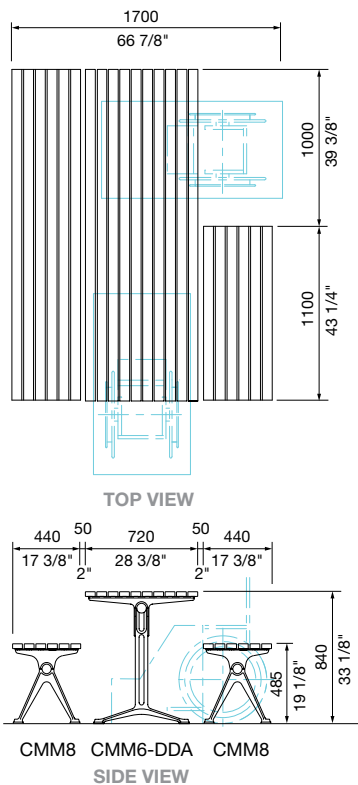

28 3/8" W x 28 3/8" H x various lengths

DDA (Wheelchair Accessible)

720W x 840H x various lengths (mm)

28 3/8" W x 33 1/8" H x various lengths

Select one box per category to specify your product.

TYPE:

Standard

DDA (Wheelchair Accessible)*

*DDA tables must be fixed to the ground.

LEG AND MOUNTING:

Tee Leg

- Surface Fixed
- Subsurface Fixed
- Freestanding

LENGTH:

- 1750mm | 68 7/8"
- 2100mm | 82 5/8"
- Tailored

FRAME:

CHESS BOARD:

- None
- Chess Board 405x405(mm) | 15 15/16" x 15 15/16"

Some options incur additional fees and lead time.

Need more information?

For a brochure, image gallery, CAD downloads, installation and maintenance guides, go to: streetfurniture.com/au/product/mall-table/

Quick links:

- streetfurniture.com/au/colour-chart/
- streetfurniture.com/au/warranty/

CONFIGURATION EXAMPLES

Standard, 1750mm

DDA with side access, 1750mm

DDA with Side and Single End Access, 2100mm

DDA Double End Access, 2100mm