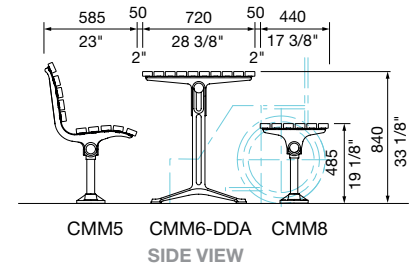

28 3/8" W x 28 3/8" H x various lengths

DDA (Wheelchair Accessible)

720W x 840H x various lengths (mm)

28 3/8" W x 33 1/8" H x various lengths

Select one box per category to specify your product.

TYPE:

Standard

- Match Batten
- Match Frame

TYPE

LEG AND MOUNTING

LENGTH

mall table

WHEELCHAIR ACCESS (DDA Only):

- Side Access
- Single End Access
- Double End Access*

*Min. 2100mm length only.

CHESS BOARD:

- None
- Chess Board 405x405(mm) | 15 15/16" x 15 15/16"

Some options incur additional fees and lead time.

Need more information?

For a brochure, image gallery, CAD downloads, installation and maintenance guides, go to: streetfurniture.com/au/product/mall-table/

Quick links:

- streetfurniture.com/au/colour-chart/
- streetfurniture.com/au/warranty/

CONFIGURATION EXAMPLES

Standard, 1750mm

DDA with side access, 1750mm

DDA with Side and Single End Access, 2100mm

DDA Double End Access, 2100mm