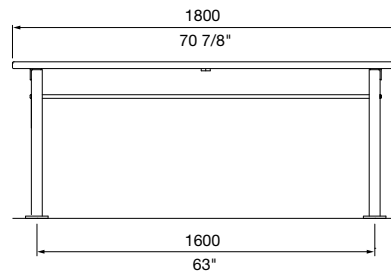

**Playful and adaptive furniture for outdoor use.**

MCODE:  
ET7

DIMENSIONS:  
630W x various heights and lengths (mm)  
24 13/16" W x various heights and lengths

Select one box per category to specify your product.

**HEIGHT:**

- 530mm | 20 7/8"
- 590mm | 23 1/4"
- 730mm | 28 3/4"
- 760mm | 29 15/16" (standard)

**LENGTH:**

- 1500mm | 59 1/16"
- 1800mm | 70 7/8"
- 2500mm | 98 7/16"

**FRAME:**

- Cast aluminium powder coated  
(see colour chart)

- Match batten colour
- Match frame colour
- Tailored (see colour chart)

Some options incur additional fees and lead time.

PLAN VIEW

FRONT VIEW  
1500mm

SIDE VIEW  
SURFACE FIXED

SIDE VIEW  
SUBSURFACE FIXED

FRONT VIEW  
1800mm

SIDE VIEW  
CORE DRILLED

FRONT VIEW  
2500mm

BASEPLATE DETAIL  
SUBSURFACE FIXED

**COMPATIBLE SEATING:**

Refer to separate technical sheet.

- Escola Slim Bench (EB3)

**Need more information?**