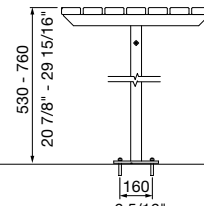

**Playful and adaptive furniture for outdoor use.**

MCODE:  
ET7

DIMENSIONS:  
630W x various heights and lengths (mm)  
24 13/16" W x various heights and lengths

Select one box per category to specify your product.

**HEIGHT:**

- 530mm | 20 7/8"
- 590mm | 23 1/4"
- 730mm | 28 3/4"
- 760mm | 29 15/16" (standard)

**LENGTH:**

- 1500mm | 59 1/16"
- 1800mm | 70 7/8"
- 2500mm | 98 7/16"

**FRAME:**

- Cast aluminium powder coated  
(see colour chart)

- Match batten colour
- Match frame colour
- Tailored (see colour chart)

Some options incur additional fees and lead time.

PLAN VIEW

FRONT VIEW  
1500mm

SIDE VIEW  
SURFACE FIXED

SIDE VIEW  
SUBSURFACE FIXED

FRONT VIEW  
1800mm

SIDE VIEW  
CORE DRILLED

FRONT VIEW  
2500mm

BASEPLATE DETAIL  
SUBSURFACE FIXED

**COMPATIBLE SEATING:**

Refer to separate technical sheet.

- Escola Slim Bench (EB3)

**Need more information?**