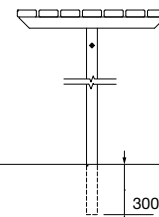

**HEIGHT:**

- 530mm | 20 7/8"
- 590mm | 23 1/4"
- 730mm | 28 3/4"
- 760mm | 29 15/16" (standard)

**LENGTH:**

- 1500mm | 59 1/16"
- 1800mm | 70 7/8"
- 2500mm | 98 7/16"

**FRAME:**

- Cast aluminium powder coated  
(see colour chart)

- Match batten colour
- Match frame colour
- Tailored (see colour chart)

Some options incur additional fees and lead time.

PLAN VIEW

FRONT VIEW  
1500mm

SIDE VIEW  
SURFACE FIXED

SIDE VIEW  
SUBSURFACE FIXED

FRONT VIEW  
1800mm

SIDE VIEW  
CORE DRILLED

FRONT VIEW  
2500mm

BASEPLATE DETAIL  
SUBSURFACE FIXED

**COMPATIBLE SEATING:**

Refer to separate technical sheet.

- Escola Slim Bench (EB3)

**Need more information?**