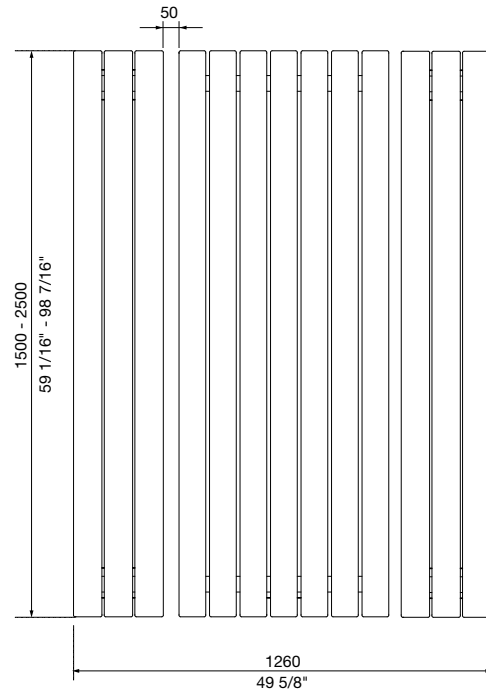

COMPATIBLE SEATING:

Refer to separate technical sheet.

- ☐ Escola Slim Bench (EB3)

Need more information?

For a brochure, image gallery, CAD downloads, installation and maintenance guides, go to:

streetfurniture.com/au/product/escola-table/

Quick links:

streetfurniture.com/au/colour-chart/

streetfurniture.com/au/warranty/

streetfurniture.com/au/parts-promise/

SETTING OPTIONS