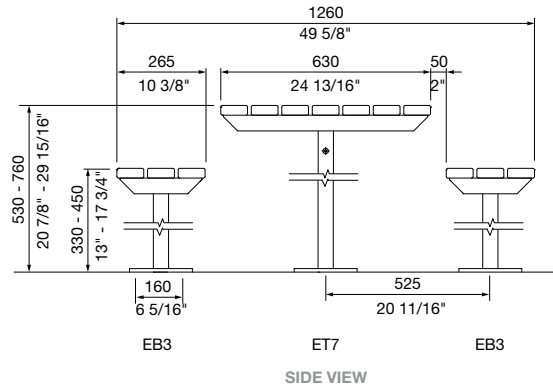

COMPATIBLE SEATING:

Refer to separate technical sheet.

- ☐ Escola Slim Bench (EB3)

Need more information?

For a brochure, image gallery, CAD downloads, installation and maintenance guides, go to:

streetfurniture.com/au/product/escola-table/

Quick links:

streetfurniture.com/au/colour-chart/

streetfurniture.com/au/warranty/

streetfurniture.com/au/parts-promise/

SETTING OPTIONS