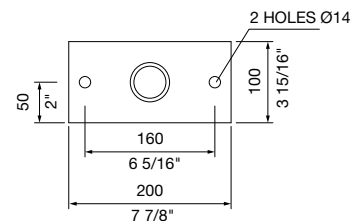

**Playful and adaptive furniture for outdoor use.**

MCODE:  
ET7

DIMENSIONS:  
630W x various heights and lengths (mm)  
24 13/16" W x various heights and lengths

Select one box per category to specify your product.

**HEIGHT:**

- 530mm | 20 7/8"
- 590mm | 23 1/4"
- 730mm | 28 3/4"
- 760mm | 29 15/16" (standard)

**LENGTH:**

- 1500mm | 59 1/16"
- 1800mm | 70 7/8"
- 2500mm | 98 7/16"

**FRAME:**

- Cast aluminium powder coated  
(see colour chart)

- Match batten colour
- Match frame colour
- Tailored (see colour chart)

Some options incur additional fees and lead time.

PLAN VIEW

FRONT VIEW  
1500mm

SIDE VIEW  
SURFACE FIXED

SIDE VIEW  
SUBSURFACE FIXED

FRONT VIEW  
1800mm

SIDE VIEW  
CORE DRILLED

FRONT VIEW  
2500mm

BASEPLATE DETAIL  
SUBSURFACE FIXED

**COMPATIBLE SEATING:**

Refer to separate technical sheet.

- Escola Slim Bench (EB3)

**Need more information?**