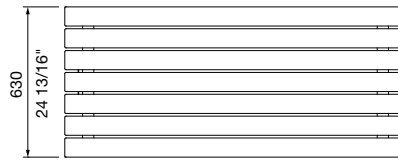

Playful and adaptive furniture for outdoor use.

MCODE:
ET7

DIMENSIONS:
630W x various heights and lengths (mm)
24 13/16" W x various heights and lengths

Select one box per category to specify your product.

HEIGHT:

- ☐ 530mm | 20 7/8"
- ☐ 590mm | 23 1/4"
- ☐ 730mm | 28 3/4"
- ☐ 760mm | 29 15/16" (standard)

LENGTH:

- ☐ 1500mm | 59 1/16"
- ☐ 1800mm | 70 7/8"
- ☐ 2500mm | 98 7/16"

FRAME:

- ☐ Cast aluminium powder coated
  (see colour chart)

MOUNTING:

- ☐ Surface fixed
- ☐ Subsurface fixed
- ☐ Core Drilled

BATTEN:

Street Furniture Australia uses sustainable timber from certified managed forests. Timber requires oiling every three months. For a timber look with low maintenance, choose aluminium woodgrain.

- ☐ Eco-certified Jarrah hardwood, oiled (PEFC)
- ☐ Aluminium anodised
- ☐ Aluminium powder coated (see colour chart)
- ☐ Aluminium woodgrain (see colour chart)
- ☐ Tailored

BATTEN END CAP:

Solid powder colour applies to aluminium battens only.

- ☐ Match batten colour
- ☐ Match frame colour
- ☐ Tailored (see colour chart)

Some options incur additional fees and lead time.

PLAN VIEW