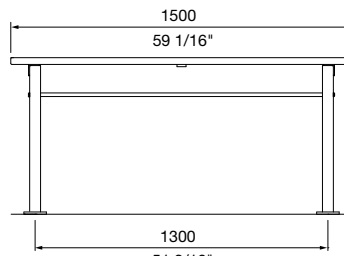

**Playful and adaptive furniture for outdoor use.**

MCODE:  
ET7

DIMENSIONS:  
630W x various heights and lengths (mm)  
24 13/16" W x various heights and lengths

Select one box per category to specify your product.

**HEIGHT:**

- 530mm | 20 7/8"
- 590mm | 23 1/4"
- 730mm | 28 3/4"
- 760mm | 29 15/16" (standard)

**LENGTH:**

- 1500mm | 59 1/16"
- 1800mm | 70 7/8"
- 2500mm | 98 7/16"

**FRAME:**

- Cast aluminium powder coated  
(see colour chart)

- Match batten colour
- Match frame colour
- Tailored (see colour chart)

Some options incur additional fees and lead time.

PLAN VIEW

FRONT VIEW  
1500mm

SIDE VIEW  
SURFACE FIXED

SIDE VIEW  
SUBSURFACE FIXED

FRONT VIEW  
1800mm

SIDE VIEW  
CORE DRILLED

FRONT VIEW  
2500mm

BASEPLATE DETAIL  
SUBSURFACE FIXED

**COMPATIBLE SEATING:**

Refer to separate technical sheet.

- Escola Slim Bench (EB3)

**Need more information?**