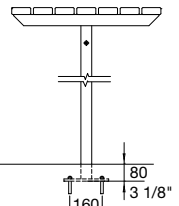

**Playful and adaptive furniture for outdoor use.**

MCODE:  
ET7

DIMENSIONS:  
630W x various heights and lengths (mm)  
24 13/16" W x various heights and lengths

Select one box per category to specify your product.

**HEIGHT:**

- 530mm | 20 7/8"
- 590mm | 23 1/4"
- 730mm | 28 3/4"
- 760mm | 29 15/16" (standard)

**LENGTH:**

- 1500mm | 59 1/16"
- 1800mm | 70 7/8"
- 2500mm | 98 7/16"

**FRAME:**

- Cast aluminium powder coated  
(see colour chart)

- Match batten colour
- Match frame colour
- Tailored (see colour chart)

Some options incur additional fees and lead time.

PLAN VIEW

FRONT VIEW  
1500mm

SIDE VIEW  
SURFACE FIXED

SIDE VIEW  
SUBSURFACE FIXED

FRONT VIEW  
1800mm

SIDE VIEW  
CORE DRILLED

FRONT VIEW  
2500mm

BASEPLATE DETAIL  
SUBSURFACE FIXED

**COMPATIBLE SEATING:**

Refer to separate technical sheet.

- Escola Slim Bench (EB3)

**Need more information?**