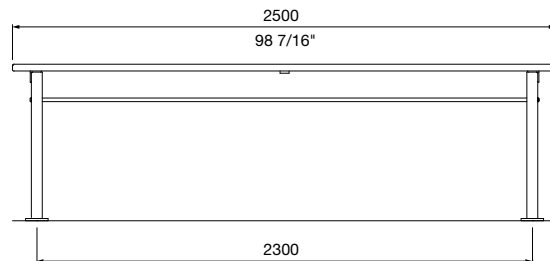

**Playful and adaptive furniture for outdoor use.**

MCODE:  
ET7

DIMENSIONS:  
630W x various heights and lengths (mm)  
24 13/16" W x various heights and lengths

Select one box per category to specify your product.

**HEIGHT:**

- 530mm | 20 7/8"
- 590mm | 23 1/4"
- 730mm | 28 3/4"
- 760mm | 29 15/16" (standard)

**LENGTH:**

- 1500mm | 59 1/16"
- 1800mm | 70 7/8"
- 2500mm | 98 7/16"

**FRAME:**

- Cast aluminium powder coated  
(see colour chart)

- Match batten colour
- Match frame colour
- Tailored (see colour chart)

Some options incur additional fees and lead time.

PLAN VIEW

FRONT VIEW  
1500mm

SIDE VIEW  
SURFACE FIXED

SIDE VIEW  
SUBSURFACE FIXED

FRONT VIEW  
1800mm

SIDE VIEW  
CORE DRILLED

FRONT VIEW  
2500mm

BASEPLATE DETAIL  
SUBSURFACE FIXED

**COMPATIBLE SEATING:**

Refer to separate technical sheet.

- Escola Slim Bench (EB3)

**Need more information?**