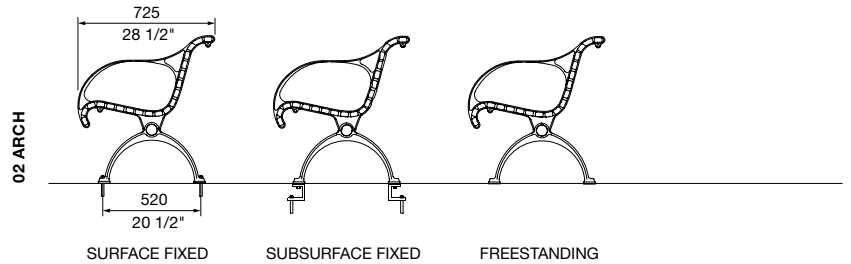

classic promenade seat

This is a carbon neutral product.

Premium heritage-style seat features slender battens in a wave profile, made from eco-certified hardwood or aluminium, with a variety of leg designs.

DIMENSIONS:

725W x 800H x various lengths (mm)
28 1/2" W x 31 1/2" H x various lengths

Select one box per category to specify your product.

LENGTH:

- ☐ 1750mm | 68 7/8"
- ☐ 2100mm | 82 11/16"
- ☐ Tailored

FRAME:

[See colour chart](#)

- ☐ Cast aluminium powder coated

LEG AND MOUNTING:

- ☐ 01 Splay Wide
  - ☐ Surface fixed
  - ☐ Subsurface fixed
  - ☐ Freestanding
- ☐ 02 Arch
  - ☐ Surface fixed
  - ☐ Subsurface fixed
  - ☐ Freestanding
- ☐ 04 Pedestal
  - ☐ Surface fixed
  - ☐ Subsurface fixed
- ☐ 05 Post
  - ☐ Surface fixed with cast base
  - ☐ Subsurface fixed with base plate
  - ☐ Core drilled (300mm below ground)
- ☐ 07 Wall Wide (fixed to side of wall)
- ☐ 11 Plinth (fixed on top of wall)

BATTEN:

- ☐ Aluminium Woodgrain [See Colour Chart](#)
- ☐ Aluminium Powder Coated [See Colour Chart](#)
- ☐ Aluminium Anodised
- ☐ Eco-certified Hardwood Oiled*

*Sourced from certified managed forests (PEFC or FSC). Hardwood needs re-oiling every 3 months. For a wood look with low maintenance, choose Aluminium Woodgrain (also known as Wood Without Worry).