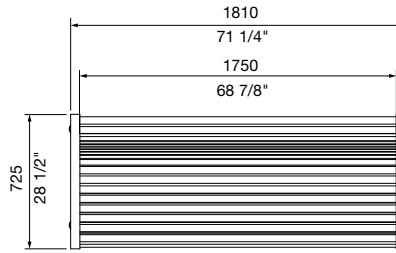

**DIMENSIONS:**

725W x 800H x various lengths (mm)  
28 1/2" W x 31 1/2" H x various lengths

Select one box per category to specify your product.

**LENGTH:**

- 1750mm | 68 7/8"
- 2100mm | 82 11/16"
- Tailored

**Quick links:**

[streetfurniture.com/au/colour-chart/](http://streetfurniture.com/au/colour-chart/)

[streetfurniture.com/au/warranty/](http://streetfurniture.com/au/warranty/)

TOP VIEW  
1750mm

FRONT VIEW  
1750mm

FRONT VIEW  
2100mm

SIDE VIEW  
SPLAY WIDE LEG