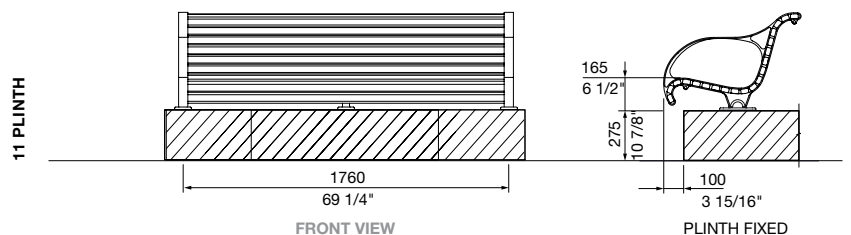

classic promenade seat

This is a carbon neutral product.

Premium heritage-style seat features slender battens in a wave profile, made from eco-certified hardwood or aluminium, with a variety of leg designs.

DIMENSIONS:

725W x 800H x various lengths (mm)
28 1/2" W x 31 1/2" H x various lengths

Select one box per category to specify your product.

LENGTH:

- ☐ 1750mm | 68 7/8"
- ☐ 2100mm | 82 11/16"
- ☐ Tailored

FRAME:

[See colour chart](#)

- ☐ Cast aluminium powder coated

LEG AND MOUNTING:

- ☐ 01 Splay Wide
  - ☐ Surface fixed
  - ☐ Subsurface fixed
  - ☐ Freestanding
- ☐ 02 Arch
  - ☐ Surface fixed
  - ☐ Subsurface fixed
  - ☐ Freestanding
- ☐ 04 Pedestal
  - ☐ Surface fixed
  - ☐ Subsurface fixed
- ☐ 05 Post
  - ☐ Surface fixed with cast base
  - ☐ Subsurface fixed with base plate
  - ☐ Core drilled (300mm below ground)
- ☐ 07 Wall Wide (fixed to side of wall)
- ☐ 11 Plinth (fixed on top of wall)

BATTEN:

- ☐ Aluminium Woodgrain [See Colour Chart](#)
- ☐ Aluminium Powder Coated [See Colour Chart](#)
- ☐ Aluminium Anodised
- ☐ Eco-certified Hardwood Oiled*

*Sourced from certified managed forests (PEFC or FSC). Hardwood needs re-oiling every 3 months. For a wood look with low maintenance, choose Aluminium Woodgrain (also known as Wood Without Worry).