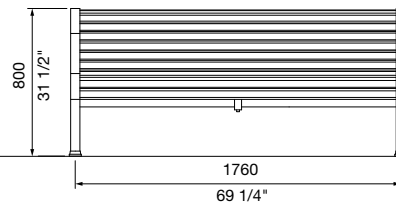

**DIMENSIONS:**

725W x 800H x various lengths (mm)  
28 1/2" W x 31 1/2" H x various lengths

Select one box per category to specify your product.

**LENGTH:**

- 1750mm | 68 7/8"
- 2100mm | 82 11/16"
- Tailored

**Quick links:**

[streetfurniture.com/au/colour-chart/](http://streetfurniture.com/au/colour-chart/)

[streetfurniture.com/au/warranty/](http://streetfurniture.com/au/warranty/)

TOP VIEW  
1750mm

FRONT VIEW  
1750mm

FRONT VIEW  
2100mm

SIDE VIEW  
SPLAY WIDE LEG