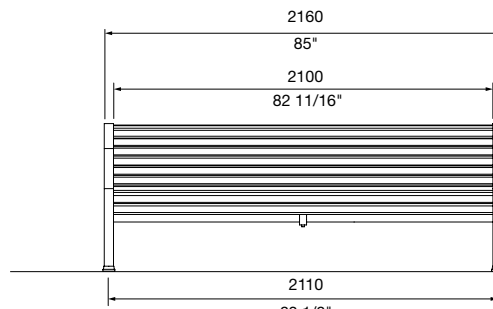

**DIMENSIONS:**

725W x 800H x various lengths (mm)  
28 1/2" W x 31 1/2" H x various lengths

Select one box per category to specify your product.

**LENGTH:**

- 1750mm | 68 7/8"
- 2100mm | 82 11/16"
- Tailored

**Quick links:**

[streetfurniture.com/au/colour-chart/](http://streetfurniture.com/au/colour-chart/)

[streetfurniture.com/au/warranty/](http://streetfurniture.com/au/warranty/)

TOP VIEW  
1750mm

FRONT VIEW  
1750mm

FRONT VIEW  
2100mm

SIDE VIEW  
SPLAY WIDE LEG