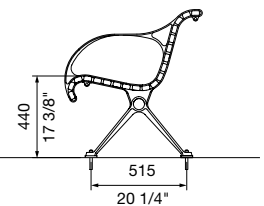

**DIMENSIONS:**

725W x 800H x various lengths (mm)  
28 1/2" W x 31 1/2" H x various lengths

Select one box per category to specify your product.

**LENGTH:**

- 1750mm | 68 7/8"
- 2100mm | 82 11/16"
- Tailored

**Quick links:**

[streetfurniture.com/au/colour-chart/](http://streetfurniture.com/au/colour-chart/)

[streetfurniture.com/au/warranty/](http://streetfurniture.com/au/warranty/)

TOP VIEW  
1750mm

FRONT VIEW  
1750mm

FRONT VIEW  
2100mm

SIDE VIEW  
SPLAY WIDE LEG