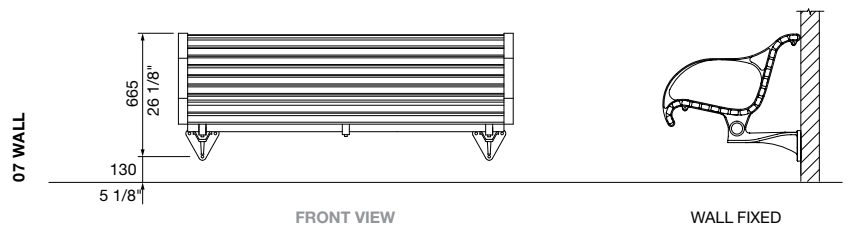

classic promenade seat

This is a carbon neutral product.

Premium heritage-style seat features slender battens in a wave profile, made from eco-certified hardwood or aluminium, with a variety of leg designs.

DIMENSIONS:

725W x 800H x various lengths (mm)
28 1/2" W x 31 1/2" H x various lengths

Select one box per category to specify your product.

LENGTH:

- ☐ 1750mm | 68 7/8"
- ☐ 2100mm | 82 11/16"
- ☐ Tailored

FRAME:

[See colour chart](#)

- ☐ Cast aluminium powder coated

LEG AND MOUNTING:

- ☐ 01 Splay Wide
  - ☐ Surface fixed
  - ☐ Subsurface fixed
  - ☐ Freestanding
- ☐ 02 Arch
  - ☐ Surface fixed
  - ☐ Subsurface fixed
  - ☐ Freestanding
- ☐ 04 Pedestal
  - ☐ Surface fixed
  - ☐ Subsurface fixed
- ☐ 05 Post
  - ☐ Surface fixed with cast base
  - ☐ Subsurface fixed with base plate
  - ☐ Core drilled (300mm below ground)
- ☐ 07 Wall Wide (fixed to side of wall)
- ☐ 11 Plinth (fixed on top of wall)

BATTEN:

- ☐ Aluminium Woodgrain [See Colour Chart](#)
- ☐ Aluminium Powder Coated [See Colour Chart](#)
- ☐ Aluminium Anodised
- ☐ Eco-certified Hardwood Oiled*

*Sourced from certified managed forests (PEFC or FSC). Hardwood needs re-oiling every 3 months. For a wood look with low maintenance, choose Aluminium Woodgrain (also known as Wood Without Worry).