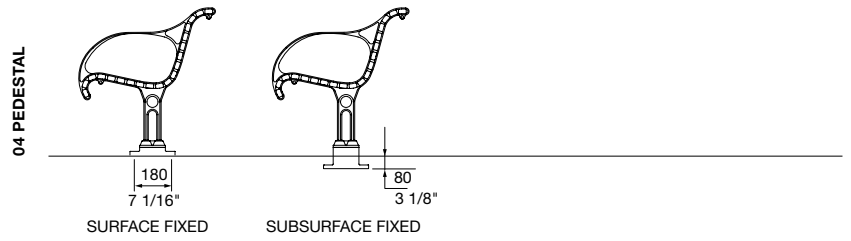

classic promenade seat

This is a carbon neutral product.

Premium heritage-style seat features slender battens in a wave profile, made from eco-certified hardwood or aluminium, with a variety of leg designs.

DIMENSIONS:

725W x 800H x various lengths (mm)
28 1/2" W x 31 1/2" H x various lengths

Select one box per category to specify your product.

LENGTH:

- ☐ 1750mm | 68 7/8"
- ☐ 2100mm | 82 11/16"
- ☐ Tailored

FRAME:

[See colour chart](#)

- ☐ Cast aluminium powder coated

LEG AND MOUNTING:

- ☐ 01 Splay Wide
  - ☐ Surface fixed
  - ☐ Subsurface fixed
  - ☐ Freestanding
- ☐ 02 Arch
  - ☐ Surface fixed
  - ☐ Subsurface fixed
  - ☐ Freestanding
- ☐ 04 Pedestal
  - ☐ Surface fixed
  - ☐ Subsurface fixed
- ☐ 05 Post
  - ☐ Surface fixed with cast base
  - ☐ Subsurface fixed with base plate
  - ☐ Core drilled (300mm below ground)
- ☐ 07 Wall Wide (fixed to side of wall)
- ☐ 11 Plinth (fixed on top of wall)

BATTEN:

- ☐ Aluminium Woodgrain [See Colour Chart](#)
- ☐ Aluminium Powder Coated [See Colour Chart](#)
- ☐ Aluminium Anodised
- ☐ Eco-certified Hardwood Oiled*

*Sourced from certified managed forests (PEFC or FSC). Hardwood needs re-oiling every 3 months. For a wood look with low maintenance, choose Aluminium Woodgrain (also known as Wood Without Worry).