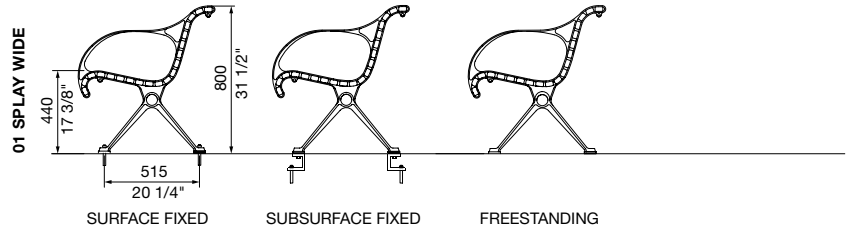

classic promenade seat

This is a carbon neutral product.

Premium heritage-style seat features slender battens in a wave profile, made from eco-certified hardwood or aluminium, with a variety of leg designs.

DIMENSIONS:

725W x 800H x various lengths (mm)
28 1/2" W x 31 1/2" H x various lengths

Select one box per category to specify your product.

LENGTH:

- ☐ 1750mm | 68 7/8"
- ☐ 2100mm | 82 11/16"
- ☐ Tailored

FRAME:

[See colour chart](#)

- ☐ Cast aluminium powder coated

LEG AND MOUNTING:

- ☐ 01 Splay Wide
  - ☐ Surface fixed
  - ☐ Subsurface fixed
  - ☐ Freestanding
- ☐ 02 Arch
  - ☐ Surface fixed
  - ☐ Subsurface fixed
  - ☐ Freestanding
- ☐ 04 Pedestal
  - ☐ Surface fixed
  - ☐ Subsurface fixed
- ☐ 05 Post
  - ☐ Surface fixed with cast base
  - ☐ Subsurface fixed with base plate
  - ☐ Core drilled (300mm below ground)
- ☐ 07 Wall Wide (fixed to side of wall)
- ☐ 11 Plinth (fixed on top of wall)

BATTEN:

- ☐ Aluminium Woodgrain [See Colour Chart](#)
- ☐ Aluminium Powder Coated [See Colour Chart](#)
- ☐ Aluminium Anodised
- ☐ Eco-certified Hardwood Oiled*

*Sourced from certified managed forests (PEFC or FSC). Hardwood needs re-oiling every 3 months. For a wood look with low maintenance, choose Aluminium Woodgrain (also known as Wood Without Worry).