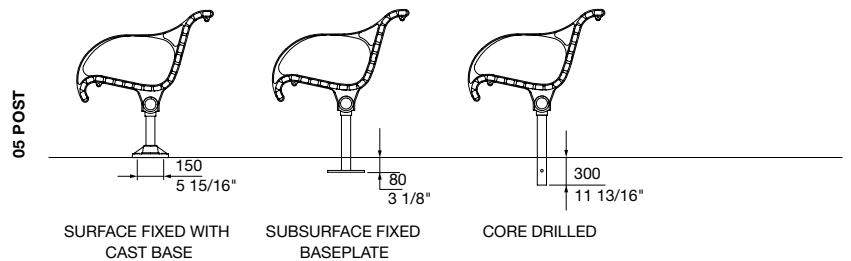

classic promenade seat

This is a carbon neutral product.

Premium heritage-style seat features slender battens in a wave profile, made from eco-certified hardwood or aluminium, with a variety of leg designs.

DIMENSIONS:

725W x 800H x various lengths (mm)
28 1/2" W x 31 1/2" H x various lengths

Select one box per category to specify your product.

LENGTH:

- ☐ 1750mm | 68 7/8"
- ☐ 2100mm | 82 11/16"
- ☐ Tailored

FRAME:

[See colour chart](#)

- ☐ Cast aluminium powder coated

LEG AND MOUNTING:

- ☐ 01 Splay Wide
  - ☐ Surface fixed
  - ☐ Subsurface fixed
  - ☐ Freestanding
- ☐ 02 Arch
  - ☐ Surface fixed
  - ☐ Subsurface fixed
  - ☐ Freestanding
- ☐ 04 Pedestal
  - ☐ Surface fixed
  - ☐ Subsurface fixed
- ☐ 05 Post
  - ☐ Surface fixed with cast base
  - ☐ Subsurface fixed with base plate
  - ☐ Core drilled (300mm below ground)
- ☐ 07 Wall Wide (fixed to side of wall)
- ☐ 11 Plinth (fixed on top of wall)

BATTEN:

- ☐ Aluminium Woodgrain [See Colour Chart](#)
- ☐ Aluminium Powder Coated [See Colour Chart](#)
- ☐ Aluminium Anodised
- ☐ Eco-certified Hardwood Oiled*

*Sourced from certified managed forests (PEFC or FSC). Hardwood needs re-oiling every 3 months. For a wood look with low maintenance, choose Aluminium Woodgrain (also known as Wood Without Worry).