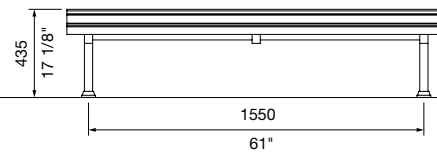

**DIMENSIONS:**

615W x 435H x various lengths (mm)  
24 3/16" W x 17 1/8" H x various lengths

Select one box per category to specify your product.

**FRAME:**

See [colour chart](#)

- Cast aluminium powder coated

# classic galleria bench

This is a  
carbon neutral  
product.

LENGTH:

- 1750mm | 68 7/8"
- 2100mm | 82 11/16"
- Tailored

Some options incur additional fees and lead time.

Need more information?

For a brochure, image gallery, CAD downloads, installation and maintenance guides, go to:

[streetfurniture.com/au/warranty/](https://streetfurniture.com/au/warranty/)

TOP VIEW  
1500mm

FRONT VIEW  
1500mm

FRONT VIEW  
2100mm