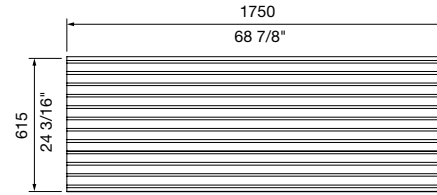

Quick links:

streetfurniture.com/au/colour-chart/

streetfurniture.com/au/warranty/

TOP VIEW
1500mm