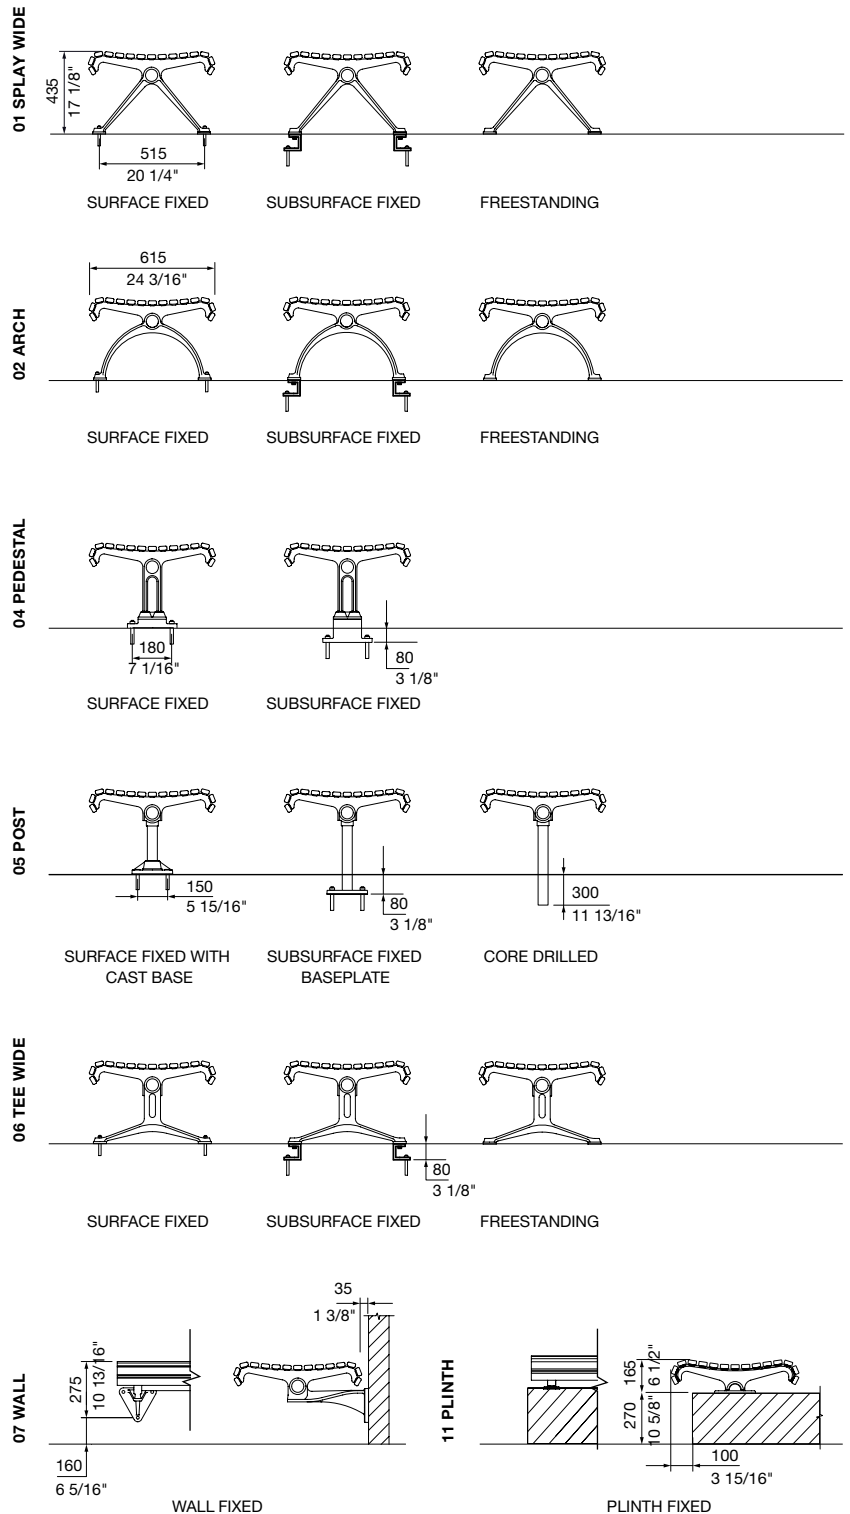

**DIMENSIONS:**

615W x 435H x various lengths (mm)  
24 3/16" W x 17 1/8" H x various lengths

Select one box per category to specify your product.

**FRAME:**

See [colour chart](#)

- Cast aluminium powder coated

**LEG AND MOUNTING:**

- 01 Splay Wide
  - Surface fixed
  - Subsurface fixed
  - Freestanding
- 02 Arch
  - Surface fixed
  - Subsurface fixed
  - Freestanding
- 04 Pedestal
  - Surface fixed
  - Subsurface fixed
- 05 Post
  - Surface fixed with cast base
  - Subsurface fixed with base plate
  - Core drilled (300mm below ground)
- 06 Tee Wide
  - Surface fixed
  - Subsurface fixed
  - Freestanding
- 07 Wall Wide (fixed to side of wall)
- 11 Plinth (fixed on top of wall)

# classic galleria bench

This is a  
carbon neutral  
product.

LENGTH:

- 1750mm | 68 7/8"
- 2100mm | 82 11/16"
- Tailored

Some options incur additional fees and lead time.

Need more information?

For a brochure, image gallery, CAD downloads, installation and maintenance guides, go to:

[streetfurniture.com/au/warranty/](https://streetfurniture.com/au/warranty/)

TOP VIEW  
1500mm

FRONT VIEW  
1500mm

FRONT VIEW  
2100mm