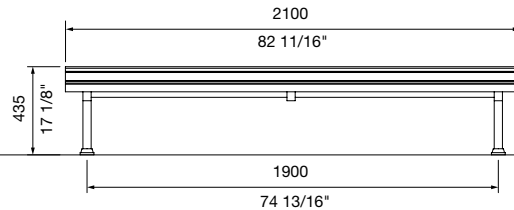

**DIMENSIONS:**

615W x 435H x various lengths (mm)  
24 3/16" W x 17 1/8" H x various lengths

Select one box per category to specify your product.

**FRAME:**

See [colour chart](#)

- Cast aluminium powder coated

# classic galleria bench

This is a  
carbon neutral  
product.

LENGTH:

- 1750mm | 68 7/8"
- 2100mm | 82 11/16"
- Tailored

Some options incur additional fees and lead time.

Need more information?

For a brochure, image gallery, CAD downloads, installation and maintenance guides, go to:

[streetfurniture.com/au/warranty/](https://streetfurniture.com/au/warranty/)

TOP VIEW  
1500mm

FRONT VIEW  
1500mm

FRONT VIEW  
2100mm