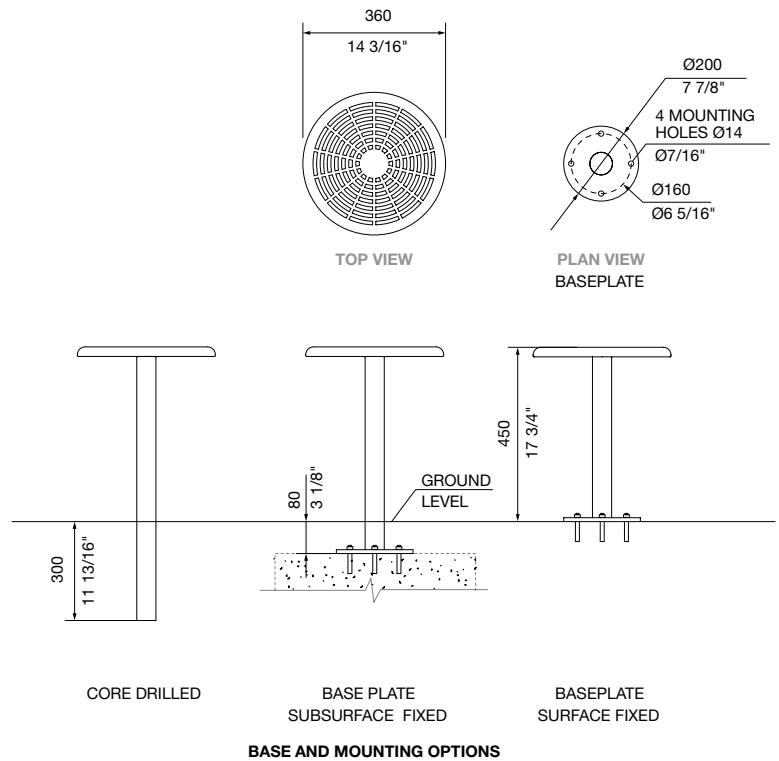

DIMENSIONS:

Ø360W x 450H (mm)
 Ø14 3/16" W x 17 3/4" H

Select one box per category to specify your product.

TOP AND FRAME:

[See colour chart](#)

Aluminium powder coated

HEIGHT:

450mm | 17 3/4"
 Tailored

BASE AND MOUNTING:

- Baseplate
 - Surface fixed
 - Subsurface fixed
- Core drilled (300mm below ground)
- Dome
 - Surface fixed
 - Freestanding

Some options incur additional fees and lead time.

Need more information?

cafe bar stool

This is a carbon neutral product.

Activate your space with pops of colour, perfect for outdoor dining.

DIMENSIONS:

Ø360W x 700H (mm)
 Ø14 3/16" W x 27 1/2" H

Select one box per category to specify your product.

TOP AND FRAME:

[See colour chart](#)

- Aluminium powder coated

HEIGHT:

- 700mm | 27 1/2"
- Tailored

BASE AND MOUNTING:

- Baseplate
 - Surface fixed
 - Subsurface fixed
- Core drilled (300mm below ground)
- Dome
 - Surface fixed