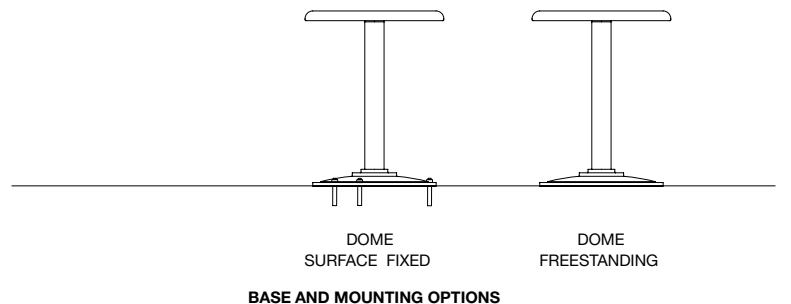

BASE AND MOUNTING OPTIONS