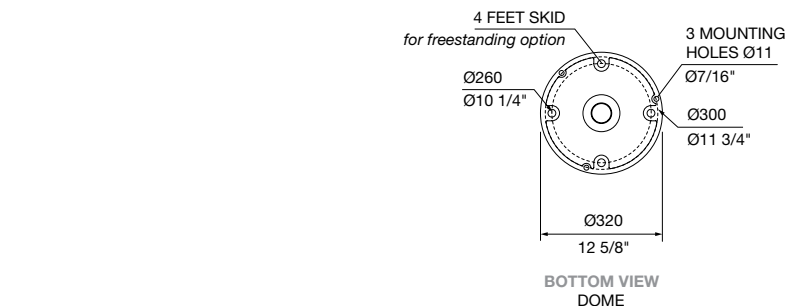

BOTTOM VIEW DOME