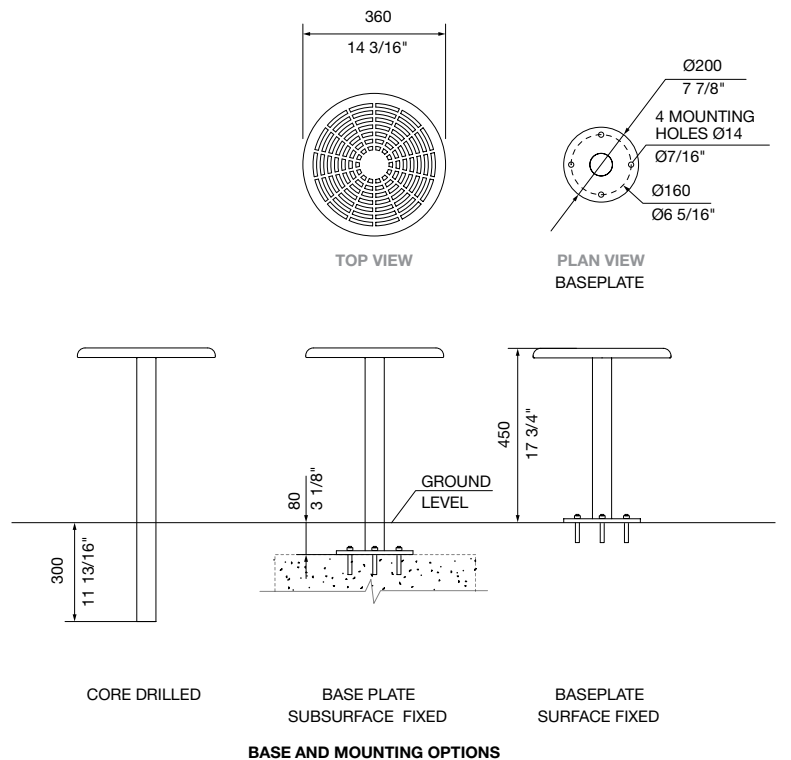

Activate your space with pops of colour, perfect for outdoor dining.

MCODE:
S1

DIMENSIONS:
Ø360W x 450H (mm)
Ø14 3/16" W x 17 3/4" H

WEIGHT:
Approximate only and depends on materials selected.
4 kg | 8.8 lbs

Select one box per category to specify your product.

TOP:
[See colour chart](#)
☐ Cast aluminium powder coated

HEIGHT:
☐ 450mm | 17 3/4"
☐ Tailored

FRAME:
[See colour chart](#)
☐ Aluminium powder coated

BASE AND MOUNTING:
☐ Baseplate
    ☐ Surface fixed
    ☐ Subsurface fixed
☐ Core drilled (300mm below ground)
☐ Dome
    ☐ Surface fixed
    ☐ Freestanding

Some options incur additional fees and lead time.

Need more information?

For a brochure, image gallery, CAD downloads, installation and maintenance guides, go to:
streetfurniture.com/au/product/cafe-stool/

Quick links:
streetfurniture.com/au/colour-chart/
streetfurniture.com/au/warranty/

BASE AND MOUNTING OPTIONS