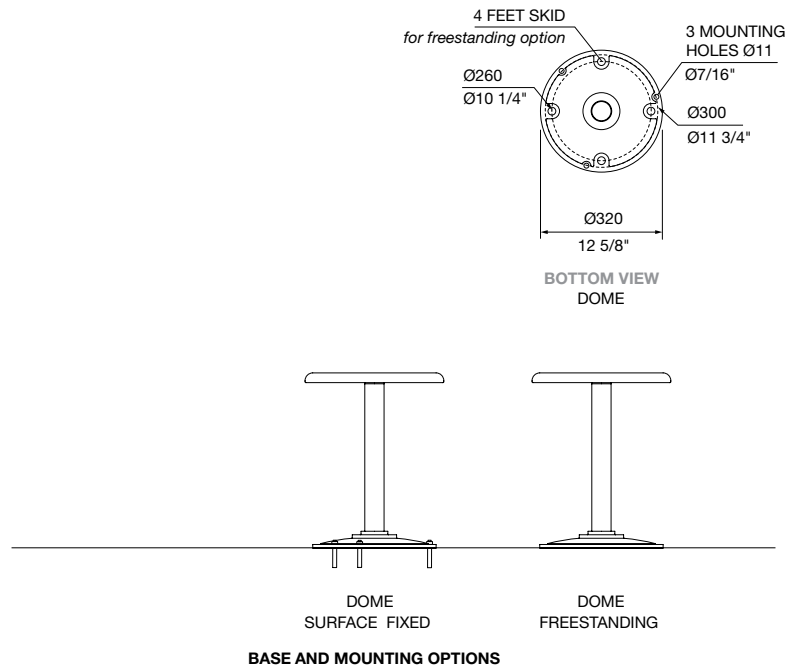

DIMENSIONS:

Ø360W x 450H (mm)
 Ø14 3/16" W x 17 3/4" H

Select one box per category to specify your product.

TOP AND FRAME:

[See colour chart](#)

Aluminium powder coated

HEIGHT:

450mm | 17 3/4"
 Tailored

BASE AND MOUNTING:

- Baseplate
 - Surface fixed
 - Subsurface fixed
- Core drilled (300mm below ground)
- Dome
 - Surface fixed
 - Freestanding

Some options incur additional fees and lead time.

Need more information?

cafe bar stool

This is a carbon neutral product.

Activate your space with pops of colour, perfect for outdoor dining.

DIMENSIONS:

Ø360W x 700H (mm)
 Ø14 3/16" W x 27 1/2" H

Select one box per category to specify your product.

TOP AND FRAME:

[See colour chart](#)

- Aluminium powder coated

HEIGHT:

- 700mm | 27 1/2"
- Tailored

BASE AND MOUNTING:

- Baseplate
 - Surface fixed
 - Subsurface fixed
- Core drilled (300mm below ground)
- Dome
 - Surface fixed