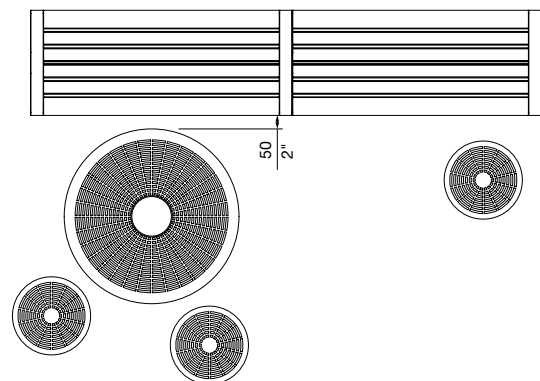

Cafe Round Table
with Aria Bench and Cafe Stool