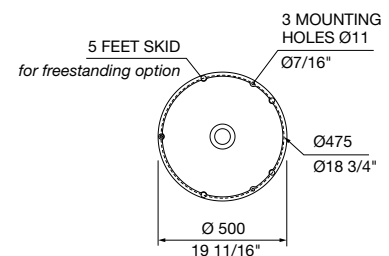

MCODE:
T1

DIMENSIONS:
Ø830W x 720H (mm)
Ø32 11/16" W x 28 3/8" H

Select one box per category to specify your product.

TOP:

- Cast aluminium powder coated
(see colour chart)

HEIGHT:

- 720mm | 28 3/8" (dining table)
- Tailored

Some options incur additional fees and lead time.

TOP VIEW

BASE PLATE
SURFACE FIXED

BASE PLATE
SUBSURFACE FIXED

BASE PLATE
SURFACE FIXED
HEAVY DUTY (T1-HD)

CORE DRILLED

DOMES
SURFACE FIXED

DOMES
FREESTANDING

BOTTOM VIEW
BASE PLATE

BOTTOM VIEW
DOME BASE

COMPATIBLE SEATING:

Refer to separate technical sheet.

- Forum Seat (FS7)
- Cafe Stool (S1)
- Aria Bench (CMA4)

Need more information?

For a brochure, image gallery, CAD downloads, installation and maintenance guides, go to:

MCODE:
T7

DIMENSIONS:
Ø600 x various heights (mm)
Ø23 5/8" x various heights

Select one box per category to specify your product.

TOP:
 Cast aluminium powder coated
(see colour chart)

HEIGHT:
 480mm | 18 7/8" (coffee table)
 720mm | 28 3/8" (dining table)
 1100mm | 43 5/16" (bar table)
 Tailored