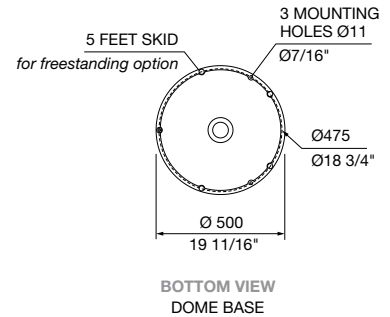

cafe round table

Activate your space with pops of colour, perfect for outdoor dining. The Cafe Round Table seats four to five people.

DIMENSIONS:

Ø830W x 720H (mm)
Ø32 11/16" W x 28 3/8" H

Select one box per category to specify your product.

TOP AND FRAME:

[See colour chart](#)

☐ Aluminium powder coated

HEIGHT:

☐ 720mm | 28 3/8" (dining table)
☐ Tailored

BASE AND MOUNTING:

- ☐ Base plate
  - ☐ Surface fixed
  - ☐ Surface fixed (heavy duty)
  - ☐ Subsurface fixed
- ☐ Core drilled (300mm below ground)
- ☐ Dome
  - ☐ Surface fixed
  - ☐ Freestanding

Some options incur additional fees and lead time.