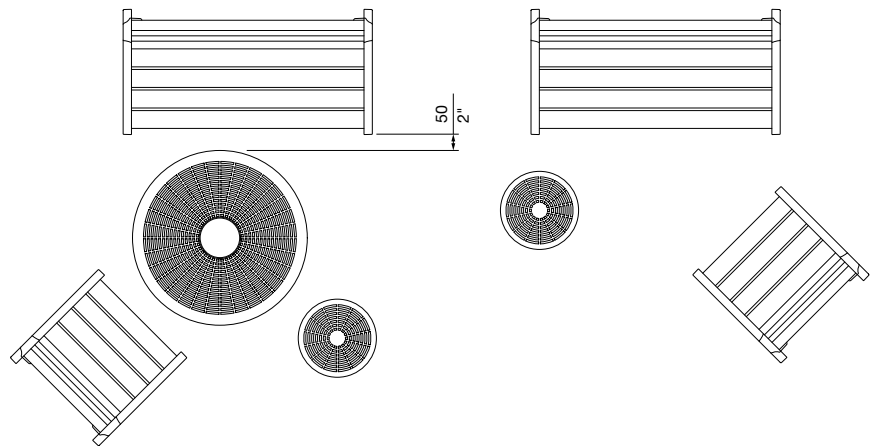

Cafe Round Table
with Piatto Chair, Piatto Love Seat and Cafe Stool