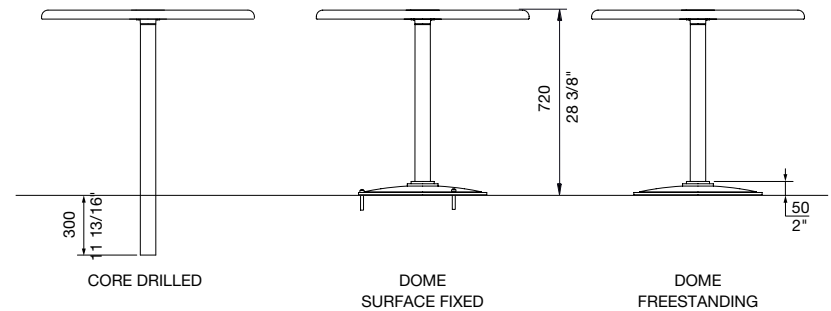

cafe round table

Activate your space with pops of colour, perfect for outdoor dining. The Cafe Round Table seats four to five people.

DIMENSIONS:

Ø830W x 720H (mm)
Ø32 11/16" W x 28 3/8" H

Select one box per category to specify your product.

TOP AND FRAME:

[See colour chart](#)

☐ Aluminium powder coated

HEIGHT:

☐ 720mm | 28 3/8" (dining table)
☐ Tailored

BASE AND MOUNTING:

- ☐ Base plate
  - ☐ Surface fixed
  - ☐ Surface fixed (heavy duty)
  - ☐ Subsurface fixed
- ☐ Core drilled (300mm below ground)
- ☐ Dome
  - ☐ Surface fixed
  - ☐ Freestanding

Some options incur additional fees and lead time.