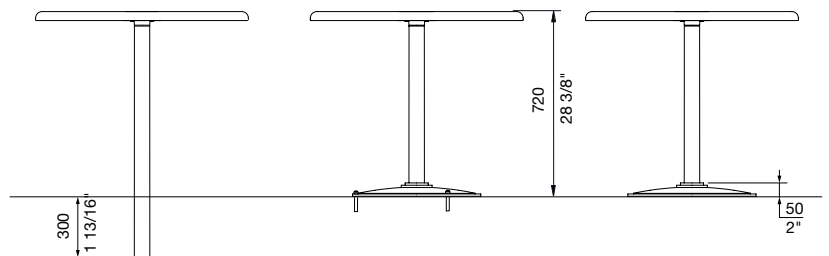

MCODE:
T1

DIMENSIONS:
Ø830W x 720H (mm)
Ø32 11/16" W x 28 3/8" H

Select one box per category to specify your product.

TOP:

- Cast aluminium powder coated
(see colour chart)

HEIGHT:

- 720mm | 28 3/8" (dining table)
- Tailored

Some options incur additional fees and lead time.

TOP VIEW

BASE PLATE
SURFACE FIXED

BASE PLATE
SUBSURFACE FIXED

BASE PLATE
SURFACE FIXED
HEAVY DUTY (T1-HD)

CORE DRILLED

DOMES
SURFACE FIXED

DOMES
FREESTANDING

BOTTOM VIEW
BASE PLATE

BOTTOM VIEW
DOME BASE

COMPATIBLE SEATING:

Refer to separate technical sheet.

- Forum Seat (FS7)
- Cafe Stool (S1)
- Aria Bench (CMA4)

Need more information?

For a brochure, image gallery, CAD downloads, installation and maintenance guides, go to:

MCODE:
T7

DIMENSIONS:
Ø600 x various heights (mm)
Ø23 5/8" x various heights

Select one box per category to specify your product.

TOP:
 Cast aluminium powder coated
(see colour chart)

HEIGHT:
 480mm | 18 7/8" (coffee table)
 720mm | 28 3/8" (dining table)
 1100mm | 43 5/16" (bar table)
 Tailored