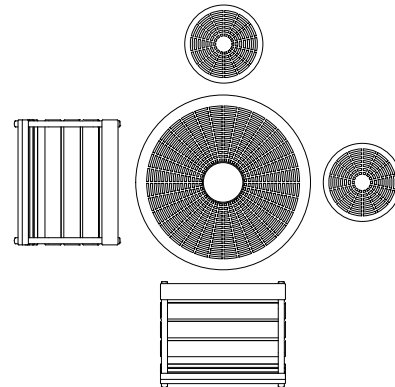

COMPATIBLE SEATING:

Refer to separate technical sheet.

- ☐ Forum Seat (FS7)
- ☐ Cafe Stool (S1)
- ☐ Aria Bench (CMA4)

Need more information?

For a brochure, image gallery, CAD downloads, installation and maintenance guides, go to:

streetfurniture.com/au/product/cafe-round-table/

Quick links:

streetfurniture.com/au/colour-chart/

streetfurniture.com/au/warranty/

streetfurniture.com/au/parts-promise/

Cafe Round Table
with Forum Seat and Cafe Stool