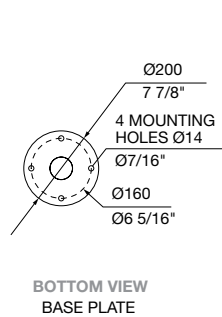

cafe round table

Activate your space with pops of colour, perfect for outdoor dining. The Cafe Round Table seats four to five people.

DIMENSIONS:

Ø830W x 720H (mm)
Ø32 11/16" W x 28 3/8" H

Select one box per category to specify your product.

TOP AND FRAME:

[See colour chart](#)

☐ Aluminium powder coated

HEIGHT:

☐ 720mm | 28 3/8" (dining table)
☐ Tailored

BASE AND MOUNTING:

- ☐ Base plate
  - ☐ Surface fixed
  - ☐ Surface fixed (heavy duty)
  - ☐ Subsurface fixed
- ☐ Core drilled (300mm below ground)
- ☐ Dome
  - ☐ Surface fixed
  - ☐ Freestanding

Some options incur additional fees and lead time.