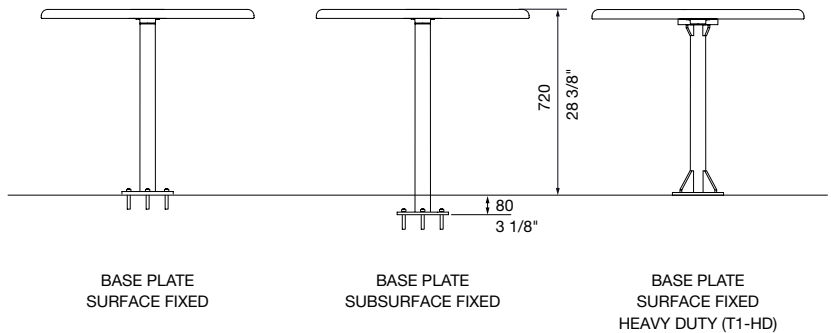

cafe round table

Activate your space with pops of colour, perfect for outdoor dining. The Cafe Round Table seats four to five people.

DIMENSIONS:

Ø830W x 720H (mm)
Ø32 11/16" W x 28 3/8" H

Select one box per category to specify your product.

TOP AND FRAME:

[See colour chart](#)

☐ Aluminium powder coated

HEIGHT:

☐ 720mm | 28 3/8" (dining table)
☐ Tailored

BASE AND MOUNTING:

- ☐ Base plate
  - ☐ Surface fixed
  - ☐ Surface fixed (heavy duty)
  - ☐ Subsurface fixed
- ☐ Core drilled (300mm below ground)
- ☐ Dome
  - ☐ Surface fixed
  - ☐ Freestanding

Some options incur additional fees and lead time.