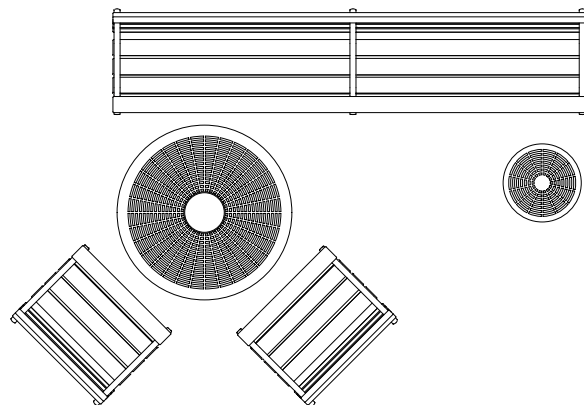

MCODE:
T1

DIMENSIONS:
Ø830W x 720H (mm)
Ø32 11/16" W x 28 3/8" H

Select one box per category to specify your product.

TOP:

- Cast aluminium powder coated
(see colour chart)

HEIGHT:

- 720mm | 28 3/8" (dining table)
- Tailored

BOTTOM VIEW
BASE PLATE

BOTTOM VIEW
DOME BASE

COMPATIBLE SEATING:

Refer to separate technical sheet.

- Forum Seat (FS7)
- Cafe Stool (S1)
- Aria Bench (CMA4)

Need more information?

For a brochure, image gallery, CAD downloads, installation and maintenance guides, go to:

Cafe Round Table
with Forum Seat and Cafe Stool

Cafe Round Table
with Forum Seat, Aria Bench and Cafe Stool

Activate your space with pops of colour, perfect for outdoor dining. The Macchiato Table seats up to three people at sitting height. It can also be configured as a side table or a standing bar table.

MCODE:
T7

DIMENSIONS:
Ø600 x various heights (mm)
Ø23 5/8" x various heights

Select one box per category to specify your product.

TOP:
 Cast aluminium powder coated
(see colour chart)

HEIGHT:
 480mm | 18 7/8" (coffee table)
 720mm | 28 3/8" (dining table)
 1100mm | 43 5/16" (bar table)
 Tailored