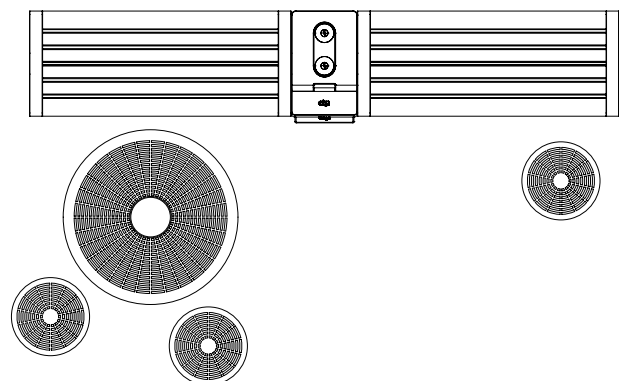

MCODE:
T1

DIMENSIONS:
Ø830W x 720H (mm)
Ø32 11/16" W x 28 3/8" H

Select one box per category to specify your product.

TOP:

- Cast aluminium powder coated
(see colour chart)

HEIGHT:

- 720mm | 28 3/8" (dining table)
- Tailored

BOTTOM VIEW
BASE PLATE

BOTTOM VIEW
DOME BASE

COMPATIBLE SEATING:

Refer to separate technical sheet.

- Forum Seat (FS7)
- Cafe Stool (S1)
- Aria Bench (CMA4)

Need more information?

For a brochure, image gallery, CAD downloads, installation and maintenance guides, go to:

Cafe Round Table
with Forum Seat and Cafe Stool

Cafe Round Table
with Forum Seat, Aria Bench and Cafe Stool

Activate your space with pops of colour, perfect for outdoor dining. The Macchiato Table seats up to three people at sitting height. It can also be configured as a side table or a standing bar table.

MCODE:
T7

DIMENSIONS:
Ø600 x various heights (mm)
Ø23 5/8" x various heights

Select one box per category to specify your product.

TOP:
 Cast aluminium powder coated
(see colour chart)

HEIGHT:
 480mm | 18 7/8" (coffee table)
 720mm | 28 3/8" (dining table)
 1100mm | 43 5/16" (bar table)
 Tailored