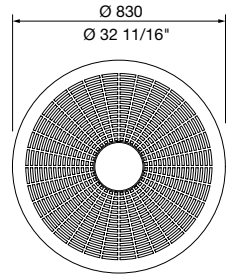

cafe round table

Activate your space with pops of colour, perfect for outdoor dining. The Cafe Round Table seats four to five people.

DIMENSIONS:

Ø830W x 720H (mm)
Ø32 11/16" W x 28 3/8" H

Select one box per category to specify your product.

TOP AND FRAME:

[See colour chart](#)

☐ Aluminium powder coated

HEIGHT:

☐ 720mm | 28 3/8" (dining table)
☐ Tailored

BASE AND MOUNTING:

- ☐ Base plate
  - ☐ Surface fixed
  - ☐ Surface fixed (heavy duty)
  - ☐ Subsurface fixed
- ☐ Core drilled (300mm below ground)
- ☐ Dome
  - ☐ Surface fixed
  - ☐ Freestanding

Some options incur additional fees and lead time.

TOP VIEW