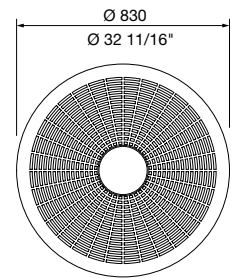

Activate your space with pops of colour, perfect for outdoor dining. The Cafe Round Table seats four to five people.

MCODE:
T1

DIMENSIONS:
Ø830W x 720H (mm)
Ø32 11/16" W x 28 3/8" H

Select one box per category to specify your product.

TOP:

- ☐ Cast aluminium powder coated
  (see colour chart)

HEIGHT:

- ☐ 720mm | 28 3/8" (dining table)
- ☐ Tailored

FRAME:

- ☐ Aluminium powder coated
  (see colour chart)

BASE AND MOUNTING:

- ☐ Base plate
  - ☐ Surface fixed
  - ☐ Surface fixed (heavy duty)
  - ☐ Subsurface fixed
- ☐ Core drilled (300mm below ground)
- ☐ Dome
  - ☐ Surface fixed
  - ☐ Freestanding

Some options incur additional fees and lead time.

TOP VIEW