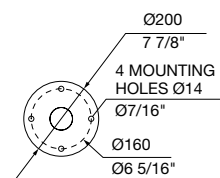

MCODE:
T1

DIMENSIONS:
Ø830W x 720H (mm)
Ø32 11/16" W x 28 3/8" H

Select one box per category to specify your product.

TOP:

- Cast aluminium powder coated
(see colour chart)

HEIGHT:

- 720mm | 28 3/8" (dining table)
- Tailored

Some options incur additional fees and lead time.

TOP VIEW

BASE PLATE
SURFACE FIXED

BASE PLATE
SUBSURFACE FIXED

BASE PLATE
SURFACE FIXED
HEAVY DUTY (T1-HD)

CORE DRILLED

DOMES
SURFACE FIXED

DOMES
FREESTANDING

BOTTOM VIEW
BASE PLATE

BOTTOM VIEW
DOME BASE

COMPATIBLE SEATING:

Refer to separate technical sheet.

- Forum Seat (FS7)
- Cafe Stool (S1)
- Aria Bench (CMA4)

Need more information?

For a brochure, image gallery, CAD downloads, installation and maintenance guides, go to:

MCODE:
T7

DIMENSIONS:
Ø600 x various heights (mm)
Ø23 5/8" x various heights

Select one box per category to specify your product.

TOP:
 Cast aluminium powder coated
(see colour chart)

HEIGHT:
 480mm | 18 7/8" (coffee table)
 720mm | 28 3/8" (dining table)
 1100mm | 43 5/16" (bar table)
 Tailored