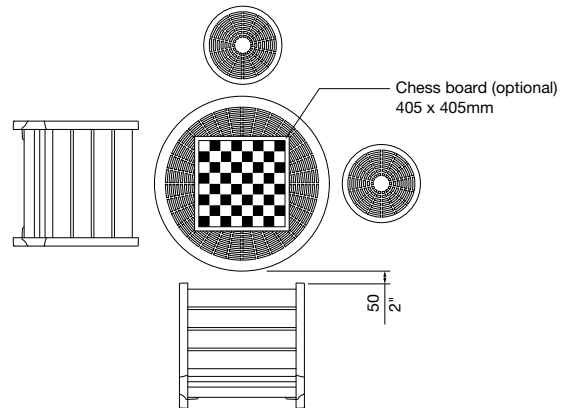

cafe round table

This is a carbon neutral product.

COMPATIBLE SEATING:

Refer to separate technical sheet.

- ☐ Piatto Chair (PC7)
- ☐ Cafe Stool (S1)
- ☐ Aria Bench (CMA4)

CHESS BOARD:

- ☐ None
- ☐ Chess Board 405x405 (mm) | 15 15/16" x 15 15/16"

Need more information?

For a brochure, image gallery, CAD downloads, installation and maintenance guides, go to:

streetfurniture.com/au/product/cafe-round-table/

Quick links:

streetfurniture.com/au/colour-chart/

streetfurniture.com/au/warranty/

Cafe Round Table
with Piatto Chair and Cafe Stool