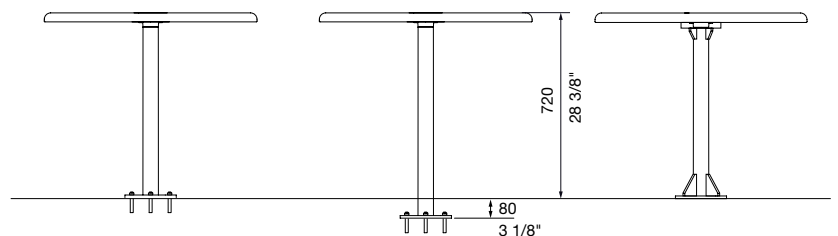

BASE PLATE
SURFACE FIXED

BASE PLATE
SUBSURFACE FIXED

BASE PLATE
SURFACE FIXED
HEAVY DUTY (T1-HD)