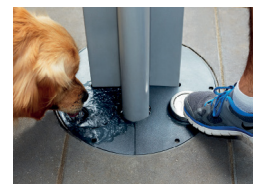

Sculptural, high-tech fountain that supplies water for drinking and refilling containers. Pets can rehydrate via the bubbler at the base of the fountain.

Arqua Fountain adheres to DDA and is wheelchair-friendly.

SPOUT AND BUTTON:

- Stainless 316 bright polished

Arqua products have a maximum working pressure of 6 bar (87psi/0.6MPa). Installer must check pressure from the relief valve as required.

Some options incur additional fees and lead time.

TOP VIEW

FRONT VIEW

SIDE VIEW

DRINK

REFILL

HYDRATE

Arqua products have a maximum working pressure of 6 bar (87psi/0.6MPa). Installer must check pressure from the relief valve as required.