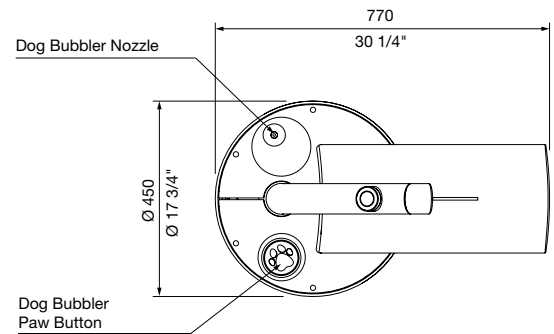

Sculptural, high-tech fountain that supplies water for drinking and refilling containers. Pets can rehydrate via the bubbler at the base of the fountain.

Arqua Fountain adheres to DDA and is wheelchair-friendly.

This product is certified under the WaterMark standard WMTS105:2016.

MCODE:
DF4-DB

DIMENSIONS:

770L x 450W x 1125H (mm)
30 1/4" L x 17 3/4" W x 44 1/4" H

Select one box per category to specify your product.

BODY:

- ☐ Stainless 304 powder coated (*see colour chart*)
- ☐ Stainless 316 powder coated (*see colour chart*)
- ☐ Stainless 316 electropolished

HEIGHT:

- ☐ 1125mm | 44 1/4" (standard)
- ☐ 780mm | 30 11/16" (child)
- ☐ Tailored

SPOUT AND BUTTON:

- ☐ Stainless 316 bright polished

Arqua products have a maximum working pressure of 6 bar (87psi/0.6MPa). Installer must check pressure from the relief valve as required.

Some options incur additional fees and lead time.

Need more information?

For a brochure, image gallery, CAD downloads, installation and maintenance guides, go to:
streetfurniture.com/au/product/arqua-dog-bubbler/

Quick links:

- streetfurniture.com/au/colour-chart/
- streetfurniture.com/au/warranty/
- streetfurniture.com/au/parts-promise/

TOP VIEW