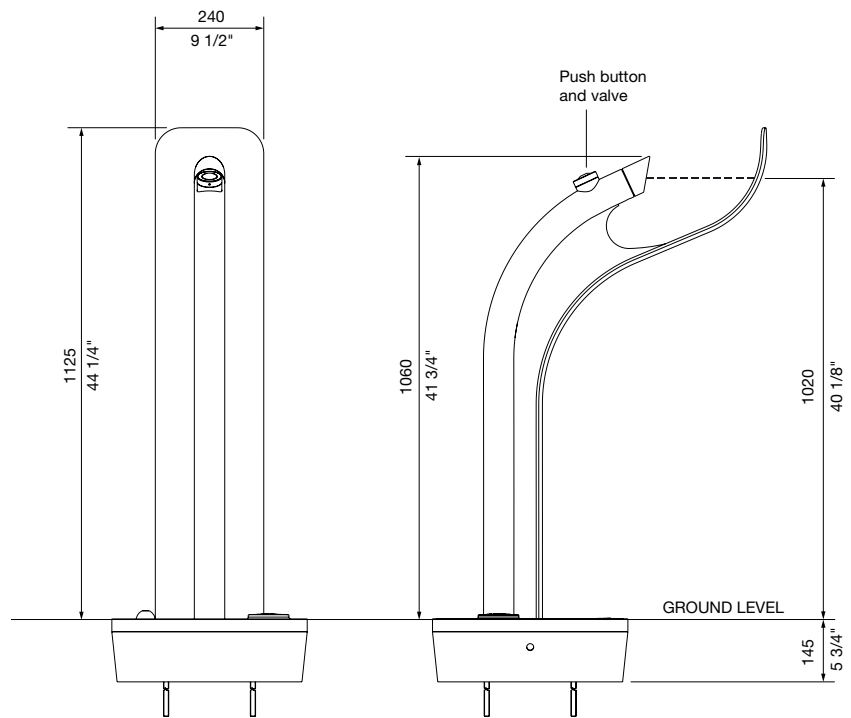

This product is certified under the WaterMark standard WMTS105:2016.

MCODE:
DF4-DB

DIMENSIONS:

770L x 450W x 1125H (mm)
30 1/4" L x 17 3/4" W x 44 1/4" H

Select one box per category to specify your product.

BODY:

- Stainless 304 powder coated (*see colour chart*)
- Stainless 316 powder coated (*see colour chart*)
- Stainless 316 electropolished

HEIGHT:

- 1125mm | 44 1/4" (standard)
- 780mm | 30 11/16" (child)
- Tailored

SPOUT AND BUTTON:

- Stainless 316 bright polished

Arqua products have a maximum working pressure of 6 bar (87psi/0.6MPa). Installer must check pressure from the relief valve as required.

Some options incur additional fees and lead time.

TOP VIEW

FRONT VIEW

SIDE VIEW

DRINK

REFILL

HYDRATE

Arqua products have a maximum working pressure of 6 bar (87psi/0.6MPa). Installer must check pressure from the relief valve as required.