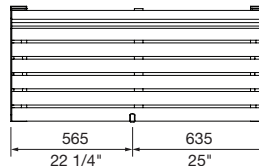

piatto seat divider

Compact skateboard deterrent to protect batted Street Furniture Australia products.

DIMENSIONS:

62L x 22W x 40H (mm)
 2 1/2" L x 1/8" W x 1 5/8" H

Select one box per category to specify your product.

Quick links:

- streetfurniture.com/au/colour-chart/
- streetfurniture.com/au/warranty/

ISOMETRIC VIEW

TOP VIEW

FRONT VIEW

SIDE VIEW

TOP VIEW

ISOMETRIC VIEW