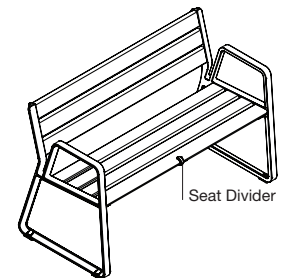

piatto seat divider

Compact skateboard deterrent to protect batted Street Furniture Australia products.

DIMENSIONS:

62L x 22W x 40H (mm)
 2 1/2" L x 1/8" W x 1 5/8" H

Select one box per category to specify your product.

Quick links:

- streetfurniture.com/au/colour-chart/
- streetfurniture.com/au/warranty/

ISOMETRIC VIEW

TOP VIEW

FRONT VIEW

SIDE VIEW

TOP VIEW

ISOMETRIC VIEW

QTY 1
 Piatto Love Seat, 2-seater 1200mm