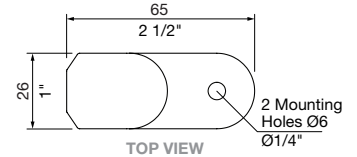

piatto seat divider

Compact skateboard deterrent to protect batted Street Furniture Australia products.

DIMENSIONS:

62L x 22W x 40H (mm)
 2 1/2" L x 1/8" W x 1 5/8" H

Select one box per category to specify your product.

Quick links:

- streetfurniture.com/au/colour-chart/
- streetfurniture.com/au/warranty/

ISOMETRIC VIEW

TOP VIEW

FRONT VIEW

SIDE VIEW

TOP VIEW

ISOMETRIC VIEW