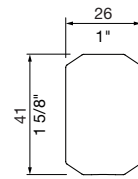

piatto seat divider

Compact skateboard deterrent to protect batted Street Furniture Australia products.

DIMENSIONS:

62L x 22W x 40H (mm)
 2 1/2" L x 1/8" W x 1 5/8" H

Select one box per category to specify your product.

Quick links:

- streetfurniture.com/au/colour-chart/
- streetfurniture.com/au/warranty/

ISOMETRIC VIEW

TOP VIEW

FRONT VIEW

SIDE VIEW

TOP VIEW

ISOMETRIC VIEW