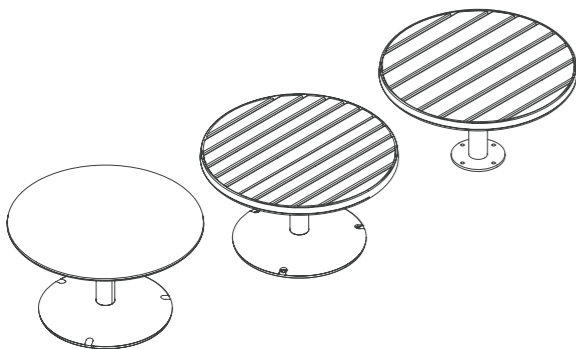

Piatto Products

Technical sheets are available to help specify your product.
More information can be found at streetfurniture.com

Piatto Chair

600W x 600L x 790H | 23 5/8" W x 23 5/8" L x 31 1/8" H

Piatto Love Seat

600W x 1200L x 790H | 23 5/8" W x 47 1/4" L x 31 1/8" H

Piatto Stool

Ø360 x 450H (mm) | Ø14 1/8" x 17 3/4" H

Piatto Bar Stool

Ø360 x 750H (mm) | Ø14 1/8" x 29 1/2" H

Piatto Coffee Table

Ø800 x 450H (mm) | Ø31 1/2" x 17 3/4" H

Piatto Table

Ø800 x 720H (mm) | Ø31 1/2" x 28 3/8" H

Activate your street

Why settle for a three-seater bench? Enhance street activities—whether dining, lounging, or working—by configuring the versatile Piatto range.