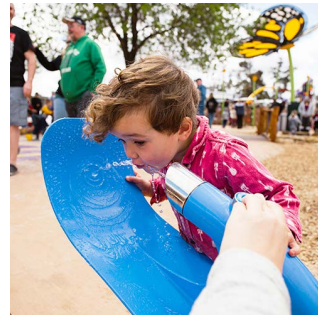

Working

Linea Table with Piatto Chairs and Stools, and Linea Lookout Bar Table with Piatto Bar Stools.

Pair with Linea Tables and Benches to create a picnic setting.

Linea Planter (Square M) in Mustard with tailored perforations.
Linea Bench with aluminium Beach Oak battens, Pioneer Red frame.
Linea Table in Pioneer Red with solid top.
Piatto Chair in Pioneer Red.