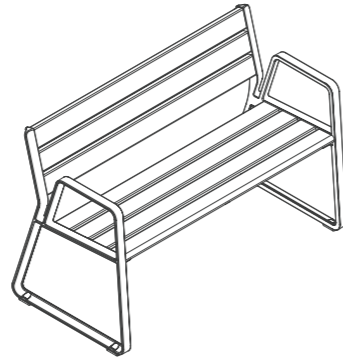

1. Select product

2. Select top (table and stool)

3. Select base and mounting

4. Select batten

5. Select frame colour

For the full colour chart, go to streetfurniture.com/colour-chart

Colours shown are indicative only, variations may occur in printing.

Piatto Products

Technical sheets are available to help specify your product.
More information can be found at streetfurniture.com

Piatto Chair

600W x 600L x 790H | 23 5/8" W x 23 5/8" L x 31 1/8" H

Piatto Love Seat

600W x 1200L x 790H | 23 5/8" W x 47 1/4" L x 31 1/8" H

Piatto Stool

Ø360 x 450H (mm) | Ø14 1/8" x 17 3/4" H

Piatto Bar Stool

Ø360 x 750H (mm) | Ø14 1/8" x 29 1/2" H

Piatto Coffee Table

Ø800 x 450H (mm) | Ø31 1/2" x 17 3/4" H

Piatto Table

Ø800 x 720H (mm) | Ø31 1/2" x 28 3/8" H

Activate your street

Why settle for a three-seater bench? Enhance street activities—whether dining, lounging, or working—by configuring the versatile Piatto range.