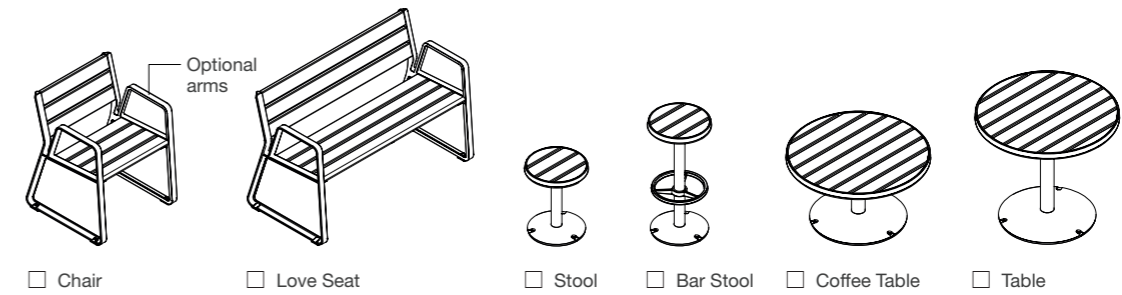

A wine glass profile

Battens are neatly encased in a wine glass profile to offer both style and rounded edges for safety.

How to order in 5 steps

Select one per category to specify your product.

For further tailoring, contact us to speak with a sales consultant.

Australia 1800 027 799
International +61 2 8774 8888
Email info@streetfurniture.com

1. Select product