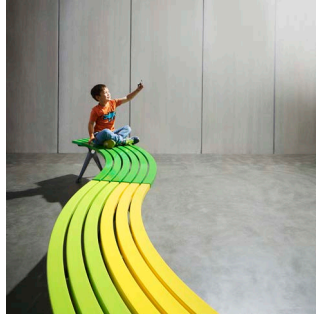

Working

Linea Table with Piatto Chairs and Stools, and Linea Lookout Bar Table with Piatto Bar Stools.

Pair with Linea Tables and Benches to create a picnic setting.

Linea Planter (Square M) in Mustard with tailored perforations.
Linea Bench with aluminium Beach Oak battens, Pioneer Red frame.
Linea Table in Pioneer Red with solid top.
Piatto Chair in Pioneer Red.