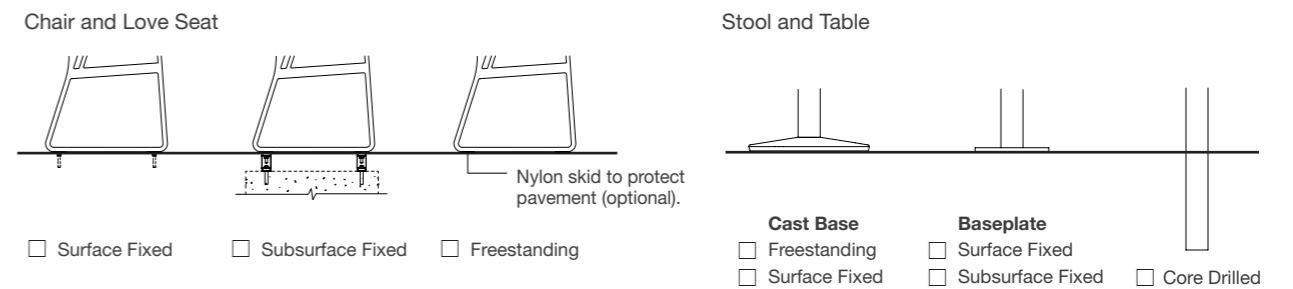

04

Piatto Coffee Table shown with Piatto Chair
Bistro Orange (solid).
Ø805W x 450H | 31 1/4" W x 17 3/4" H

A wine glass profile

Battens are neatly encased in a wine glass profile to offer both style and rounded edges for safety.

1. Select product

2. Select top (table and stool)

3. Select base and mounting

4. Select batten

5. Select frame colour

For the full colour chart, go to streetfurniture.com/colour-chart

Colours shown are indicative only, variations may occur in printing.