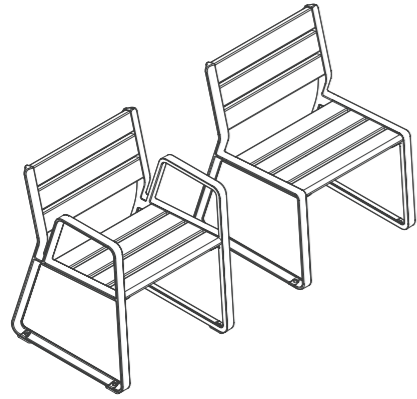

04

Piatto Coffee Table shown with Piatto Chair
Bistro Orange (solid).
Ø805W x 450H | 31 1/4" W x 17 3/4" H

A wine glass profile

Battens are neatly encased in a wine glass profile to offer both style and rounded edges for safety.

1. Select product

2. Select top (table and stool)

3. Select base and mounting

4. Select batten

5. Select frame colour

For the full colour chart, go to streetfurniture.com/colour-chart

Colours shown are indicative only, variations may occur in printing.

Piatto Products

Technical sheets are available to help specify your product.
More information can be found at streetfurniture.com

Piatto Chair

600W x 600L x 790H | 23 5/8" W x 23 5/8" L x 31 1/8" H

Piatto Love Seat

Piatto Table

Ø800 x 720H (mm) | Ø31 1/2" x 28 3/8" H

Activate your street

Why settle for a three-seater bench? Enhance street activities—whether dining, lounging, or working—by configuring the versatile Piatto range.