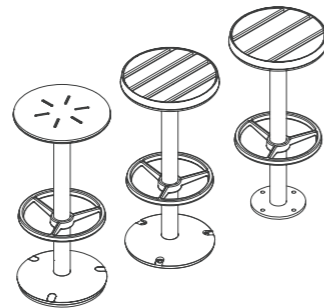

Piatto Products

Technical sheets are available to help specify your product.
More information can be found at streetfurniture.com

Piatto Chair

600W x 600L x 790H | 23 5/8" W x 23 5/8" L x 31 1/8" H

Piatto Love Seat

600W x 1200L x 790H | 23 5/8" W x 47 1/4" L x 31 1/8" H

Piatto Stool

Ø360 x 450H (mm) | Ø14 1/8" x 17 3/4" H

Piatto Bar Stool

Ø360 x 750H (mm) | Ø14 1/8" x 29 1/2" H

Piatto Coffee Table

Ø800 x 450H (mm) | Ø31 1/2" x 17 3/4" H

Piatto Table

Ø800 x 720H (mm) | Ø31 1/2" x 28 3/8" H

Activate your street

Why settle for a three-seater bench? Enhance street activities—whether dining, lounging, or working—by configuring the versatile Piatto range.