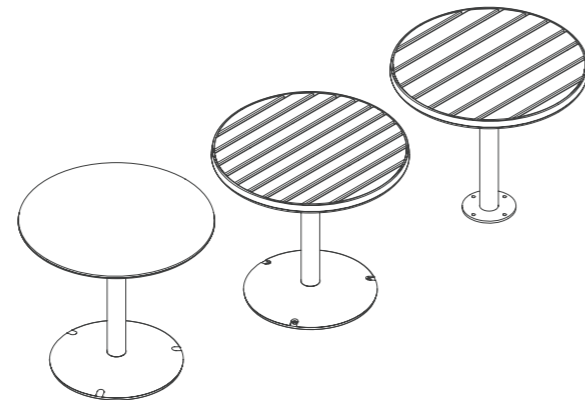

1. Select product

2. Select top (table and stool)

3. Select base and mounting

4. Select batten

5. Select frame colour

For the full colour chart, go to streetfurniture.com/colour-chart

Colours shown are indicative only, variations may occur in printing.

Piatto Products

Technical sheets are available to help specify your product.
More information can be found at streetfurniture.com

Piatto Chair

600W x 600L x 790H | 23 5/8" W x 23 5/8" L x 31 1/8" H

Piatto Love Seat

600W x 1200L x 790H | 23 5/8" W x 47 1/4" L x 31 1/8" H

Piatto Stool

Ø360 x 450H (mm) | Ø14 1/8" x 17 3/4" H

Piatto Bar Stool

Ø360 x 750H (mm) | Ø14 1/8" x 29 1/2" H

Piatto Coffee Table

Ø800 x 450H (mm) | Ø31 1/2" x 17 3/4" H

Piatto Table

Ø800 x 720H (mm) | Ø31 1/2" x 28 3/8" H

Activate your street

Why settle for a three-seater bench? Enhance street activities—whether dining, lounging, or working—by configuring the versatile Piatto range.