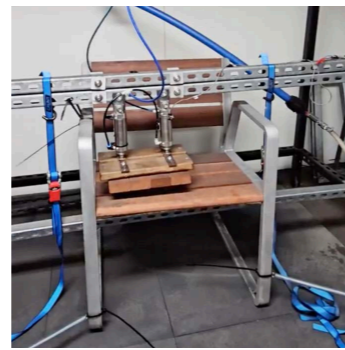

piatto

Robust outdoor dining

Piatto Chair (PC7) in Mustard with end arms.

street
furniture
australia

Sleek in appearance, heavy duty in design.

Piatto blurs the line between cafe furniture with robust public space design. Products can be fixed to ground or left movable to facilitate social interaction.

Piatto Chair (PC7) with arms.
Left to right: aluminium Spotted Gum battens and Textura Woodland Grey frames and Pioneer Red.

Piatto Chair has passed vigorous testing to ensure safety and durability in the public realm.

✓ Drag test (50,000 cycles)

✓ Dynamic load test – 120kg (30,000 cycles)

No end caps – frame encapsulate battens.

Bullnose edge for comfort.

Durable cast aluminium frame.

Easy mounting to ground (optional).