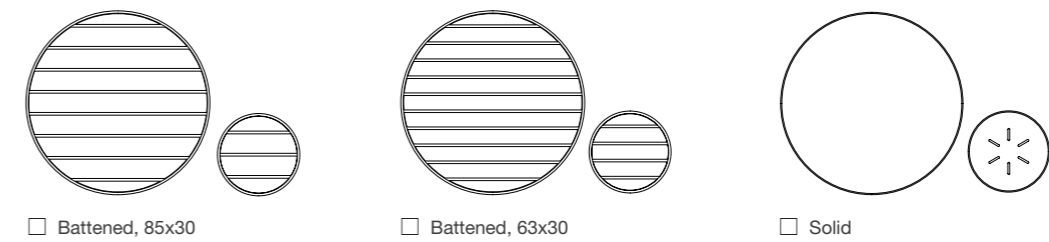

04

Piatto Coffee Table shown with Piatto Chair
Bistro Orange (solid).
Ø805W x 450H | 31 1/4" W x 17 3/4" H

A wine glass profile

Battens are neatly encased in a wine glass profile to offer both style and rounded edges for safety.

1. Select product

2. Select top (table and stool)

3. Select base and mounting

4. Select batten

5. Select frame colour

For the full colour chart, go to streetfurniture.com/colour-chart

Colours shown are indicative only, variations may occur in printing.