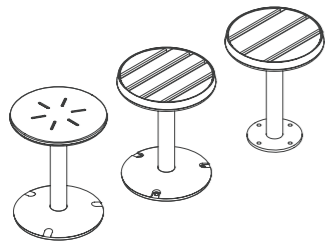

1. Select product

2. Select top (table and stool)

3. Select base and mounting

4. Select batten

5. Select frame colour

For the full colour chart, go to streetfurniture.com/colour-chart

Colours shown are indicative only, variations may occur in printing.

Piatto Products

Technical sheets are available to help specify your product.
More information can be found at streetfurniture.com

Piatto Chair

600W x 600L x 790H | 23 5/8" W x 23 5/8" L x 31 1/8" H

Piatto Love Seat

600W x 1200L x 790H | 23 5/8" W x 47 1/4" L x 31 1/8" H

Piatto Stool

Ø360 x 450H (mm) | Ø14 1/8" x 17 3/4" H

Piatto Bar Stool

Ø360 x 750H (mm) | Ø14 1/8" x 29 1/2" H

Piatto Coffee Table

Ø800 x 450H (mm) | Ø31 1/2" x 17 3/4" H

Piatto Table

Ø800 x 720H (mm) | Ø31 1/2" x 28 3/8" H

Activate your street

Why settle for a three-seater bench? Enhance street activities—whether dining, lounging, or working—by configuring the versatile Piatto range.