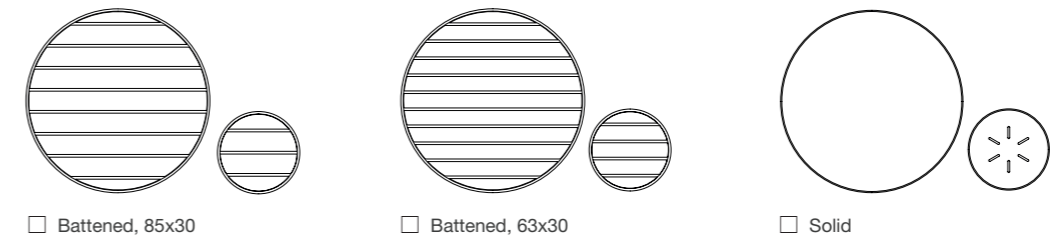

04

Piatto Coffee Table shown with Piatto Chair
Bistro Orange (solid).
Ø805W x 450H | 31 1/4" W x 17 3/4" H

Piatto x Linea

Pair with *Linea Curved Seating* for dynamic outdoor dining.

A wine glass profile

Battens are neatly encased in a wine glass profile to offer both style and rounded edges for safety.

How to order in 5 steps

Select one per category to specify your product.

1. Select product

2. Select top (table and stool)

3. Select base and mounting

4. Select batten

5. Select frame colour

For the full colour chart, go to streetfurniture.com/colour-chart