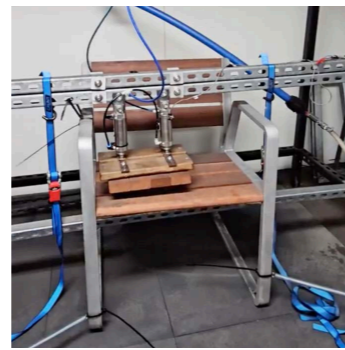

piatto

Robust outdoor dining

Piatto Chair (PC7) in Mustard with end arms.

street
furniture
australia

Sleek in appearance, heavy duty in design.

Piatto blurs the line between cafe furniture with robust public space design. Products can be fixed to ground or left movable to facilitate social interaction.

Piatto Chair (PC7) with arms.
Left to right: aluminium Spotted Gum battens and Textura Woodland Grey frames and Pioneer Red.

Piatto Chair has passed vigorous testing to ensure safety and durability in the public realm.

✓ Drag test (50,000 cycles)

✓ Dynamic load test – 120kg (30,000 cycles)

No end caps – frame encapsulates battens.

Bullnose edge for comfort.

Durable cast aluminium frame.

Easy mounting to ground (optional).