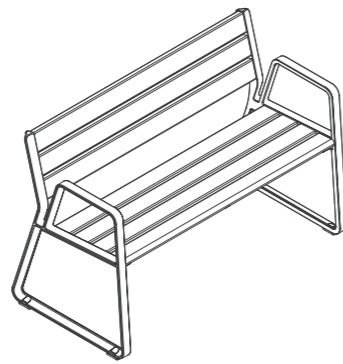

How to order in 5 steps

Select one per category to specify your product.

1. Select product

2. Select top (table and stool)

3. Select base and mounting

4. Select batten

5. Select frame colour

For the full colour chart, go to streetfurniture.com/colour-chart

Piatto products

Technical sheets are available to help specify your product.
More information can be found at streetfurniture.com

Piatto Chair

600W x 600L x 790H | 23 5/8" W x 23 5/8" L x 31 1/8" H

Piatto Love Seat

600W x 1200L x 790H | 23 5/8" W x 47 1/4" L x 31 1/8" H

Piatto Stool

Ø360 x 450H (mm) | Ø14 1/8" x 17 3/4" H

Piatto Bar Stool

Ø360 x 750H (mm) | Ø14 1/8" x 29 1/2" H

Piatto Coffee Table

Ø800 x 450H (mm) | Ø31 1/2" x 17 3/4" H

Piatto Table

Ø800 x 720H (mm) | Ø31 1/2" x 28 3/8" H

Activate your street

Why settle for a three-seater bench? Enhance street activities—whether dining, lounging, or working—by configuring the versatile Piatto range.