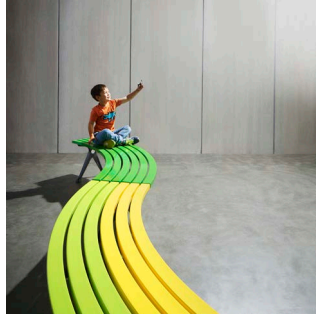

Working

Linea Table with Piatto Chairs and Stools, and Linea Lookout Bar Table with Piatto Bar Stools.

Pair with Linea Tables and Benches
to create a picnic setting.

Linea Planter (Square M) in Mustard with tailored perforations.
Linea Bench with aluminium Beach Oak battens, Pioneer Red frames.
Linea Table in Pioneer Red with solid top.
Piatto Chair in Pioneer Red.