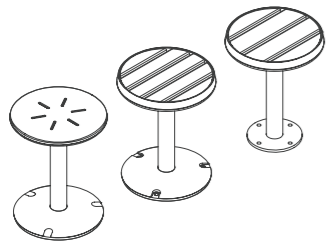

How to order in 5 steps

Select one per category to specify your product.

1. Select product

2. Select top (table and stool)

3. Select base and mounting

4. Select batten

5. Select frame colour

For the full colour chart, go to streetfurniture.com/colour-chart

Piatto products

Technical sheets are available to help specify your product.
More information can be found at streetfurniture.com

Piatto Chair

600W x 600L x 790H | 23 5/8" W x 23 5/8" L x 31 1/8" H

Piatto Love Seat

600W x 1200L x 790H | 23 5/8" W x 47 1/4" L x 31 1/8" H

Piatto Stool

Ø360 x 450H (mm) | Ø14 1/8" x 17 3/4" H

Piatto Bar Stool

Ø360 x 750H (mm) | Ø14 1/8" x 29 1/2" H

Piatto Coffee Table

Ø800 x 450H (mm) | Ø31 1/2" x 17 3/4" H

Piatto Table

Ø800 x 720H (mm) | Ø31 1/2" x 28 3/8" H

Activate your street

Why settle for a three-seater bench? Enhance street activities—whether dining, lounging, or working—by configuring the versatile Piatto range.