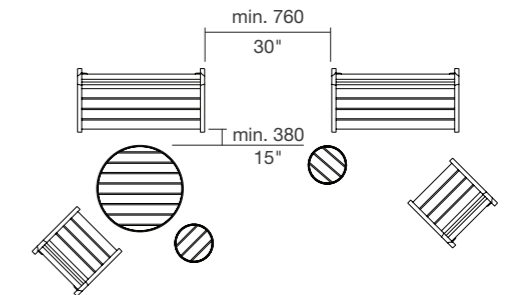

600W x 1200L x 790H | 23 5/8" W x 47 1/4" L x 31 1/8" H

Piatto Stool

Ø360 x 450H (mm) | Ø14 1/8" x 17 3/4" H

Piatto Bar Stool

Ø360 x 750H (mm) | Ø14 1/8" x 29 1/2" H

Piatto Coffee Table

Ø800 x 450H (mm) | Ø31 1/2" x 17 3/4" H

Piatto Table

Ø800 x 720H (mm) | Ø31 1/2" x 28 3/8" H

Activate your street

Why settle for a three-seater bench? Enhance street activities—whether dining, lounging, or working—by configuring the versatile Piatto range.

For 3D visualisation of your space, email info@streetfurniture.com or reach out to your local sales representative.

Dining

Piatto Tables with Piatto Chairs and Stools.

Lounging

Piatto Coffee Table with Piatto Love Seats, Chairs and Stools.