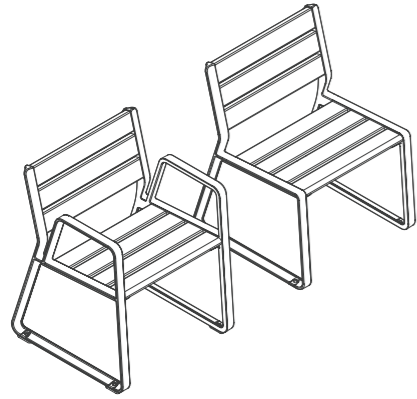

04

Piatto Coffee Table shown with Piatto Chair
Bistro Orange (solid).
Ø805W x 450H | 31 1/4" W x 17 3/4" H

Piatto x Linea

Pair with *Linea Curved Seating* for dynamic outdoor dining.

A wine glass profile

Battens are neatly encased in a wine glass profile to offer both style and rounded edges for safety.

How to order in 5 steps

Select one per category to specify your product.

1. Select product

2. Select top (table and stool)

3. Select base and mounting

4. Select batten

5. Select frame colour

For the full colour chart, go to streetfurniture.com/colour-chart

Colours shown are indicative only, variations may occur in printing.

For further tailoring, contact us to speak with a sales consultant.

Australia 1800 027 799
International +61 2 8774 8888
Email info@streetfurniture.com

Piatto products

Technical sheets are available to help specify your product.
More information can be found at streetfurniture.com

Piatto Chair

600W x 600L x 790H | 23 5/8" W x 23 5/8" L x 31 1/8" H

Piatto Love Seat