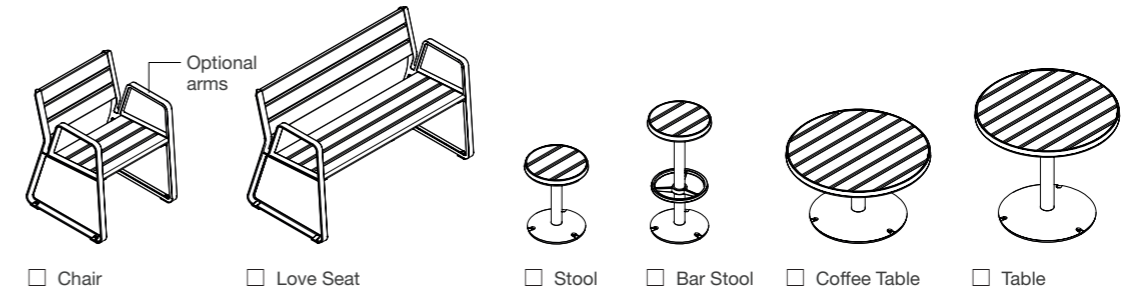

04

Piatto Bar Stool shown with Linea Lookout Bar Table
Pioneer Red (solid).
Ø360W x 750H | Ø14 1/8" W x 29 1/2" H

03

Piatto Table shown with Piatto Chair and Stool
Textura Woodland Grey (solid).
Ø805W x 720H | 31 1/4" W x 28 3/8" H

04

Piatto Coffee Table shown with Piatto Chair
Bistro Orange (solid).
Ø805W x 450H | 31 1/4" W x 17 3/4" H

Piatto x Linea

Pair with *Linea Curved Seating* for dynamic outdoor dining.

A wine glass profile

Battens are neatly encased in a wine glass profile to offer both style and rounded edges for safety.

How to order in 5 steps

Select one per category to specify your product.

1. Select product

2. Select top (table and stool)

3. Select base and mounting

4. Select batten

5. Select frame colour

For the full colour chart, go to streetfurniture.com/colour-chart