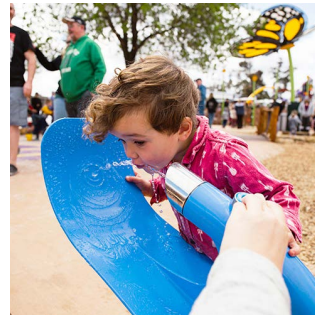

Working

Linea Table with Piatto Chairs and Stools, and Linea Lookout Bar Table with Piatto Bar Stools.

Pair with Linea Tables and Benches
to create a picnic setting.

Linea Planter (Square M) in Mustard with tailored perforations.
Linea Bench with aluminium Beach Oak battens, Pioneer Red frames.
Linea Table in Pioneer Red with solid top.
Piatto Chair in Pioneer Red.