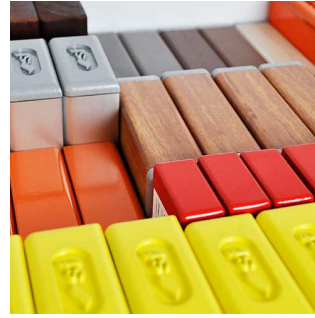

Working

Linea Table with Piatto Chairs and Stools, and Linea Lookout Bar Table with Piatto Bar Stools.

Pair with Linea Tables and Benches
to create a picnic setting.

Linea Planter (Square M) in Mustard with tailored perforations.
Linea Bench with aluminium Beach Oak battens, Pioneer Red frames.
Linea Table in Pioneer Red with solid top.
Piatto Chair in Pioneer Red.