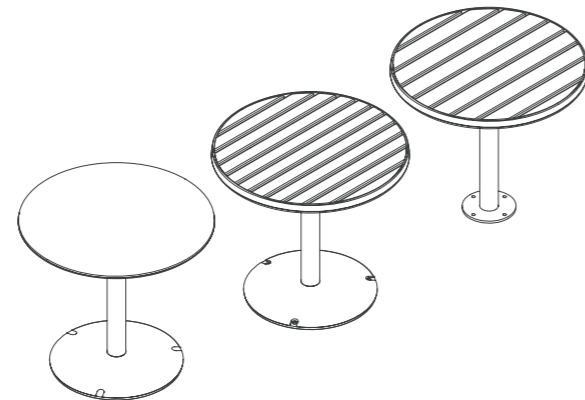

Piatto products

Technical sheets are available to help specify your product.
More information can be found at streetfurniture.com

Piatto Chair

600W x 600L x 790H | 23 5/8" W x 23 5/8" L x 31 1/8" H

Piatto Love Seat

600W x 1200L x 790H | 23 5/8" W x 47 1/4" L x 31 1/8" H

Piatto Stool

Ø360 x 450H (mm) | Ø14 1/8" x 17 3/4" H

Piatto Bar Stool

Ø360 x 750H (mm) | Ø14 1/8" x 29 1/2" H

Piatto Coffee Table

Ø800 x 450H (mm) | Ø31 1/2" x 17 3/4" H

Piatto Table

Ø800 x 720H (mm) | Ø31 1/2" x 28 3/8" H

Activate your street

Why settle for a three-seater bench? Enhance street activities—whether dining, lounging, or working—by configuring the versatile Piatto range.