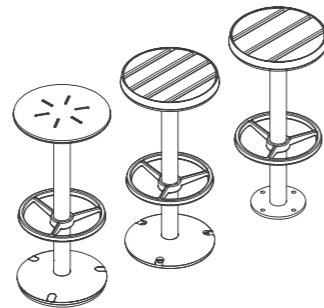

Piatto products

Technical sheets are available to help specify your product.
More information can be found at streetfurniture.com

Piatto Chair

600W x 600L x 790H | 23 5/8" W x 23 5/8" L x 31 1/8" H

Piatto Love Seat

600W x 1200L x 790H | 23 5/8" W x 47 1/4" L x 31 1/8" H

Piatto Stool

Ø360 x 450H (mm) | Ø14 1/8" x 17 3/4" H

Piatto Bar Stool

Ø360 x 750H (mm) | Ø14 1/8" x 29 1/2" H

Piatto Coffee Table

Ø800 x 450H (mm) | Ø31 1/2" x 17 3/4" H

Piatto Table

Ø800 x 720H (mm) | Ø31 1/2" x 28 3/8" H

Activate your street

Why settle for a three-seater bench? Enhance street activities—whether dining, lounging, or working—by configuring the versatile Piatto range.