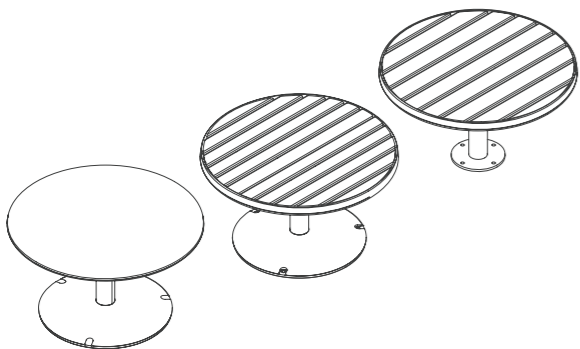

Piatto products

Technical sheets are available to help specify your product.
More information can be found at streetfurniture.com

Piatto Chair

600W x 600L x 790H | 23 5/8" W x 23 5/8" L x 31 1/8" H

Piatto Love Seat

600W x 1200L x 790H | 23 5/8" W x 47 1/4" L x 31 1/8" H

Piatto Stool

Ø360 x 450H (mm) | Ø14 1/8" x 17 3/4" H

Piatto Bar Stool

Ø360 x 750H (mm) | Ø14 1/8" x 29 1/2" H

Piatto Coffee Table

Ø800 x 450H (mm) | Ø31 1/2" x 17 3/4" H

Piatto Table

Ø800 x 720H (mm) | Ø31 1/2" x 28 3/8" H

Activate your street

Why settle for a three-seater bench? Enhance street activities—whether dining, lounging, or working—by configuring the versatile Piatto range.