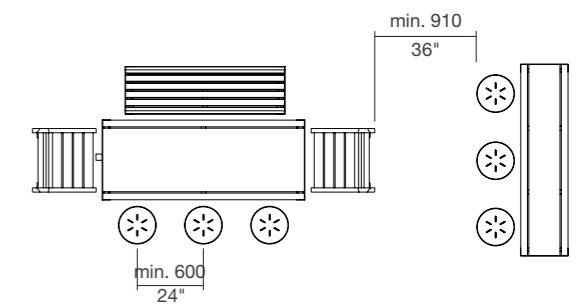

Linea Table with Piatto Chairs and Stools, and Linea Lookout Bar Table with Piatto Bar Stools.