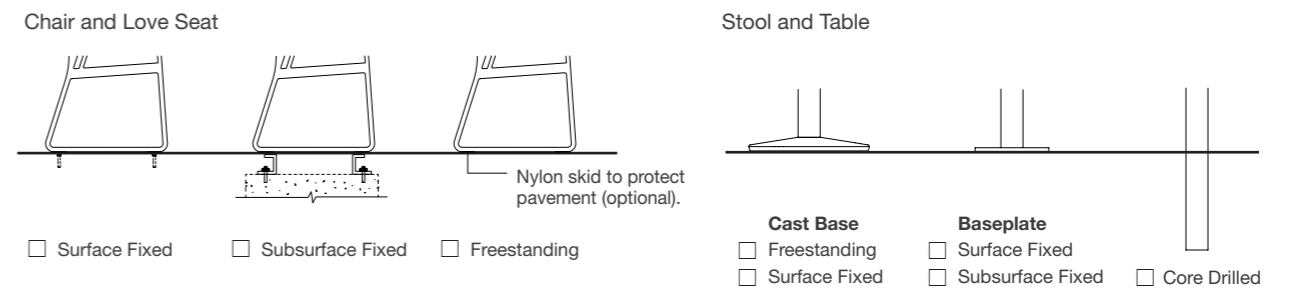

04

Piatto Coffee Table shown with Piatto Chair
Bistro Orange (solid).
Ø805W x 450H | 31 1/4" W x 17 3/4" H

Piatto x Linea

Pair with *Linea Curved Seating* for dynamic outdoor dining.

A wine glass profile

Battens are neatly encased in a wine glass profile to offer both style and rounded edges for safety.

How to order in 5 steps

Select one per category to specify your product.

1. Select product

2. Select top (table and stool)

3. Select base and mounting

4. Select batten

5. Select frame colour

For the full colour chart, go to streetfurniture.com/colour-chart