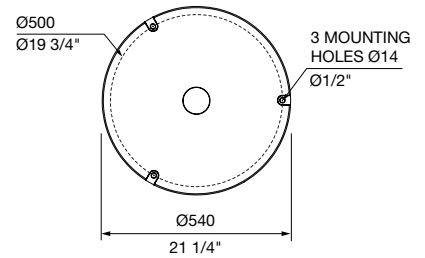

Also available as a coffee table.

**DIMENSIONS:**

Ø805W x various heights (mm)  
 Ø31 1/4" W x various heights

Select one box per category to specify your product.

**HEIGHT:**

- Standard Table, 720mm | 28 3/8"
- Coffee Table, 450mm | 17 3/4"
- Tailored

ISOMETRIC VIEW

PLAN VIEW  
Baseplate

PLAN VIEW  
Cast Base

**CONFIGURATION EXAMPLES**

SOLID TOP  
Piatto Table with Piatto Stool

BATTED TOP  
Piatto Table Battered with Piatto Stool Battered

SOLID TOP  
Piatto Table with Piatto Chairs