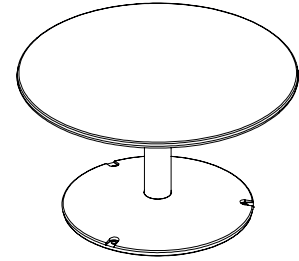

Also available as a coffee table.

**DIMENSIONS:**

Ø805W x various heights (mm)  
 Ø31 1/4" W x various heights

Select one box per category to specify your product.

**HEIGHT:**

- Standard Table, 720mm | 28 3/8"
- Coffee Table, 450mm | 17 3/4"
- Tailored

# piatto table

**Need more information?**

For a brochure, image gallery, CAD downloads, installation and maintenance guides, go to:  
[streetfurniture.com/au/product/piatto-table](http://streetfurniture.com/au/product/piatto-table)  
[streetfurniture.com/au/product/piatto-coffee-table](http://streetfurniture.com/au/product/piatto-coffee-table)

**Quick links:**

[streetfurniture.com/au/colour-chart/](http://streetfurniture.com/au/colour-chart/)  
[streetfurniture.com/au/warranty/](http://streetfurniture.com/au/warranty/)

STANDARD TABLE

COFFEE TABLE

ISOMETRIC VIEW

PLAN VIEW  
Baseplate

PLAN VIEW  
Cast Base

**CONFIGURATION EXAMPLES**

SOLID TOP  
Piatto Table with Piatto Stool

BATTED TOP  
Piatto Table Battered with Piatto Stool Battered

SOLID TOP  
Piatto Table with Piatto Chairs