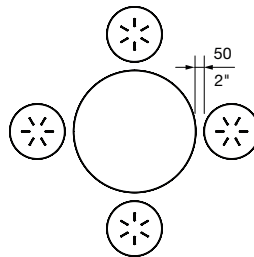

Also available as a coffee table.

**DIMENSIONS:**

Ø805W x various heights (mm)  
 Ø31 1/4" W x various heights

Select one box per category to specify your product.

**HEIGHT:**

- Standard Table, 720mm | 28 3/8"
- Coffee Table, 450mm | 17 3/4"
- Tailored

ISOMETRIC VIEW

PLAN VIEW  
Baseplate

PLAN VIEW  
Cast Base

**CONFIGURATION EXAMPLES**

SOLID TOP  
Piatto Table with Piatto Stool

BATTED TOP  
Piatto Table Battered with Piatto Stool Battered

SOLID TOP  
Piatto Table with Piatto Chairs