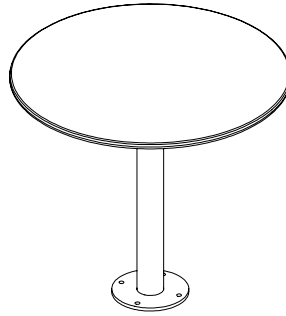

# piatto table

This is a carbon neutral product.

The Piatto Table is a sleek yet robust addition to the Piatto outdoor dining collection. Its cast aluminum frame encases battens in a stylish wine glass silhouette. The solid top option features a subtle dome for water shedding and rounded edges for added safety. Available as either a fixed or movable piece in neutral and vibrant colours.

Also available as a coffee table.

**DIMENSIONS:**

Ø805W x various heights (mm)  
 Ø31 1/4" W x various heights

Select one box per category to specify your product.

**HEIGHT:**

- Standard Table, 720mm | 28 3/8"
- Coffee Table, 450mm | 17 3/4"
- Tailored

# piatto table

**Need more information?**

For a brochure, image gallery, CAD downloads, installation and maintenance guides, go to:  
[streetfurniture.com/au/product/piatto-table](http://streetfurniture.com/au/product/piatto-table)  
[streetfurniture.com/au/product/piatto-coffee-table](http://streetfurniture.com/au/product/piatto-coffee-table)

**Quick links:**

[streetfurniture.com/au/colour-chart/](http://streetfurniture.com/au/colour-chart/)  
[streetfurniture.com/au/warranty/](http://streetfurniture.com/au/warranty/)

STANDARD TABLE

COFFEE TABLE