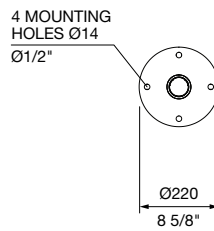

PLAN VIEW
Baseplate