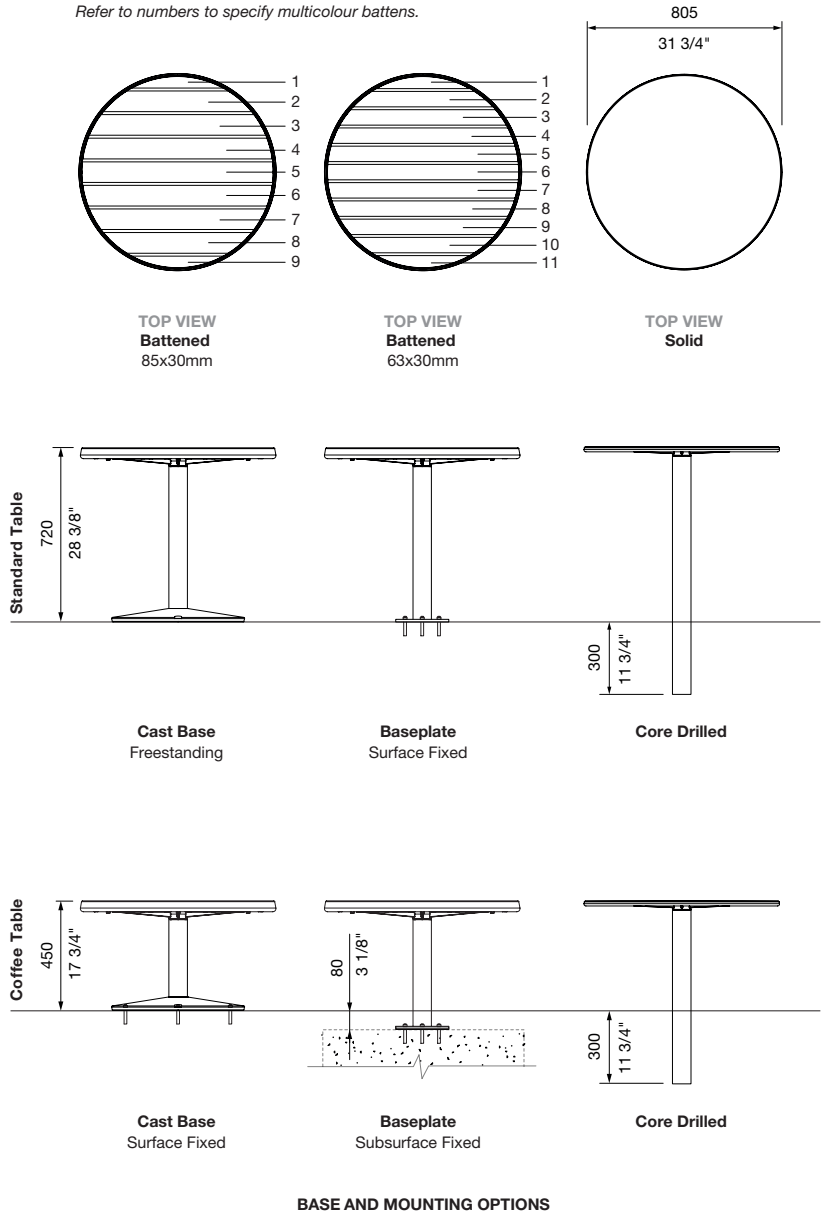

piatto table

This is a carbon neutral product.

The Piatto Table is a sleek yet robust addition to the Piatto outdoor dining collection. Its cast aluminum frame encases battens in a stylish wine glass silhouette. The solid top option features a subtle dome for water shedding and rounded edges for added safety. Available as either a fixed or movable piece in neutral and vibrant colours.

Also available as a coffee table.

DIMENSIONS:

Ø805W x various heights (mm)
Ø31 1/4" W x various heights

Select one box per category to specify your product.

HEIGHT:

- ☐ Standard Table, 720mm | 28 3/8"
- ☐ Coffee Table, 450mm | 17 3/4"
- ☐ Tailored

TOP:

- ☐ Battened 85x30 - Standard (matches Piatto and Park range)
- ☐ Battened 63x30 (matches Linea, Aria and Mall range)
- ☐ Solid

BATTEN:

- ☐ Aluminium Woodgrain [See Colour Chart](#)
- ☐ Aluminium Powder Coated [See Colour Chart](#)
  - ☐ Single Colour
  - ☐ Multicolour
- ☐ Aluminium Anodised
- ☐ Eco-certified Hardwood Oiled*

*Sourced from certified managed forests (PEFC or FSC). Hardwood needs re-oiling every 3 months. For a wood look with low maintenance, choose Aluminium Woodgrain (also known as Wood Without Worry).

FRAME COLOUR:

- ☐ Aluminium Powder Coated [See Colour Chart](#)

BASE AND MOUNTING:

- ☐ Cast Base
  - ☐ Freestanding
  - ☐ Surface Fixed
- ☐ Baseplate
  - ☐ Surface Fixed
  - ☐ Subsurface Fixed
- ☐ Core Drilled (300mm Below Ground)

Some options incur additional fees and lead time.

Refer to numbers to specify multicolour battens.