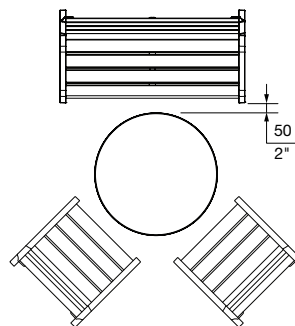

Also available as a coffee table.

**DIMENSIONS:**

Ø805W x various heights (mm)  
 Ø31 1/4" W x various heights

Select one box per category to specify your product.

**HEIGHT:**

- Standard Table, 720mm | 28 3/8"
- Coffee Table, 450mm | 17 3/4"
- Tailored

ISOMETRIC VIEW

PLAN VIEW  
Baseplate

PLAN VIEW  
Cast Base

**CONFIGURATION EXAMPLES**

SOLID TOP  
Piatto Table with Piatto Stool

BATTED TOP  
Piatto Table Battered with Piatto Stool Battered

SOLID TOP  
Piatto Table with Piatto Chairs