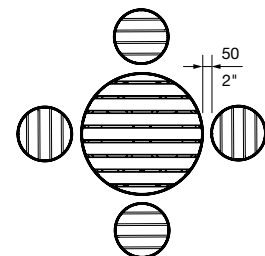

Also available as a bar stool.

DIMENSIONS:

Ø360W x various heights (mm)
 Ø14 1/8" W x 17 3/4" H

Select one box per category to specify your product.

HEIGHT:

- Standard Stool, 450mm | 17 3/4"
- Bar Stool with Footrest, 750mm | 29 1/2"
- Tailored

ISOMETRIC VIEW

PLAN VIEW
Baseplate

PLAN VIEW
Cast Base

CONFIGURATION EXAMPLES

SOLID TOP
Piatto Stool with Piatto Table

BATTENED TOP
Piatto Stool with Aria Lookout Table 1800L

SOLID TOP
Piatto Stool with Linea Table 1900L