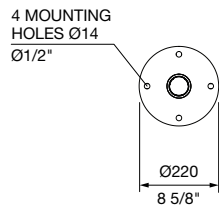

Also available as a bar stool.

DIMENSIONS:

Ø360W x various heights (mm)
 Ø14 1/8" W x 17 3/4" H

Select one box per category to specify your product.

HEIGHT:

- Standard Stool, 450mm | 17 3/4"
- Bar Stool with Footrest, 750mm | 29 1/2"
- Tailored

streetfurniture.com/au/product/piatto-bar-stool

Quick links:

streetfurniture.com/au/colour-chart/

streetfurniture.com/au/warranty/

Standard Stool

Bar Stool with Footrest

ISOMETRIC VIEW

PLAN VIEW
Baseplate