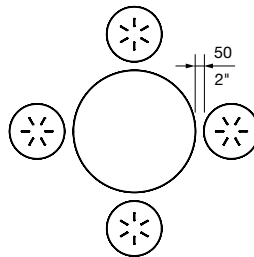

Also available as a bar stool.

DIMENSIONS:

Ø360W x various heights (mm)
 Ø14 1/8" W x 17 3/4" H

Select one box per category to specify your product.

HEIGHT:

- Standard Stool, 450mm | 17 3/4"
- Bar Stool with Footrest, 750mm | 29 1/2"
- Tailored

ISOMETRIC VIEW

PLAN VIEW
Baseplate

PLAN VIEW
Cast Base

CONFIGURATION EXAMPLES

SOLID TOP
Piatto Stool with Piatto Table

BATTENED TOP
Piatto Stool with Aria Lookout Table 1800L

SOLID TOP
Piatto Stool with Linea Table 1900L