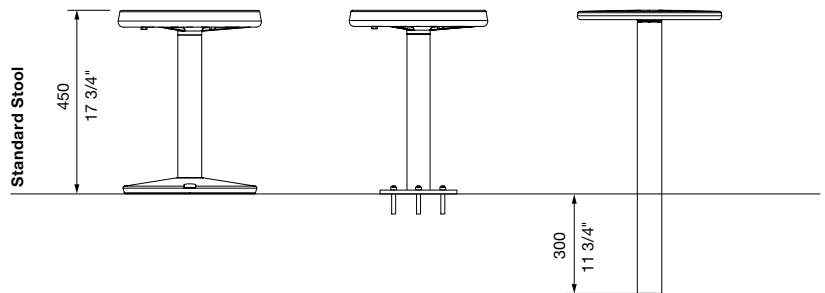

piatto stool

The Piatto Stool is a sleek yet robust addition to the Piatto outdoor dining collection. Its cast aluminum frame elegantly encases battens in a stylish wine glass silhouette. Available as either a fixed or movable piece in neutral and vibrant colours.

Also available as a bar stool.

DIMENSIONS:

Ø360W x various heights (mm)
Ø14 1/8" W x 17 3/4" H

Select one box per category to specify your product.

HEIGHT:

- ☐ Standard Stool, 450mm | 17 3/4"
- ☐ Bar Stool with Footrest, 750mm | 29 1/2"
- ☐ Tailored

TOP:

- ☐ Battered 85x30 - Standard (matches Piatto and Park range)
- ☐ Battered 63x30 (matches Linea, Aria and Mall range)
- ☐ Solid

BATTEN:

- ☐ Aluminium Woodgrain [See Colour Chart](#)
- ☐ Aluminium Powder Coated [See Colour Chart](#)
  - ☐ Single Colour
  - ☐ Multicolour
- ☐ Aluminium Anodised
- ☐ Eco-certified Hardwood Oiled*

*Sourced from certified managed forests (PEFC or FSC). Hardwood needs re-oiling every 3 months. For a wood look with low maintenance, choose Aluminium Woodgrain (also known as Wood Without Worry).

FRAME COLOUR:

- ☐ Aluminium Powder Coated [See Colour Chart](#)

BASE AND MOUNTING:

- ☐ Cast Base
  - ☐ Freestanding**
  - ☐ Surface Fixed
- ☐ Baseplate
  - ☐ Surface Fixed
  - ☐ Subsurface Fixed
- ☐ Core Drilled (300mm Below Ground)

**Bar Stool is supplied with a weighted base.

Some options incur additional fees and lead time.

Refer to numbers to specify multicolour battens.

BASE AND MOUNTING OPTIONS