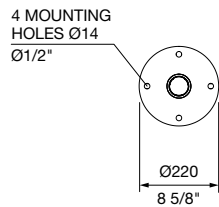

Also available as a bar stool.

DIMENSIONS:

Ø360W x various heights (mm)
 Ø14 1/8" W x 17 3/4" H

Select one box per category to specify your product.

HEIGHT:

- Standard Stool, 450mm | 17 3/4"
- Bar Stool with Footrest, 750mm | 29 1/2"
- Tailored

ISOMETRIC VIEW

PLAN VIEW
Baseplate

PLAN VIEW
Cast Base

CONFIGURATION EXAMPLES

SOLID TOP
Piatto Stool with Piatto Table

BATTENED TOP
Piatto Stool with Aria Lookout Table 1800L

SOLID TOP
Piatto Stool with Linea Table 1900L