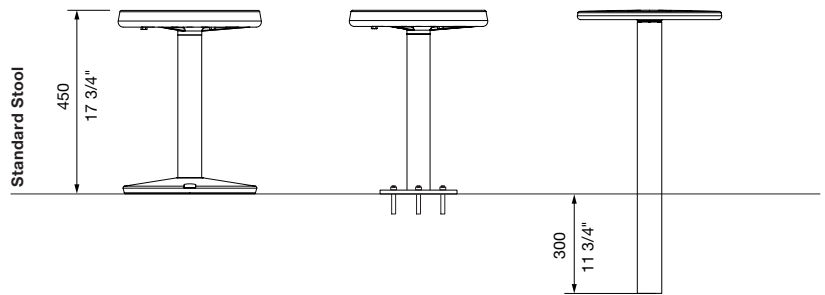

Also available as a bar stool.

DIMENSIONS:

Ø360W x various heights (mm)
 Ø14 1/8" W x 17 3/4" H

Select one box per category to specify your product.

HEIGHT:

- Standard Stool, 450mm | 17 3/4"
- Bar Stool with Footrest, 750mm | 29 1/2"
- Tailored

- Aluminium Powder Coated [See Colour Chart](#)

BASE AND MOUNTING:

- Cast Base
 - Freestanding
 - Surface Fixed
- Baseplate
 - Surface Fixed
 - Subsurface Fixed
- Core Drilled (300mm Below Ground)

Refer to numbers to specify multicolour battens.