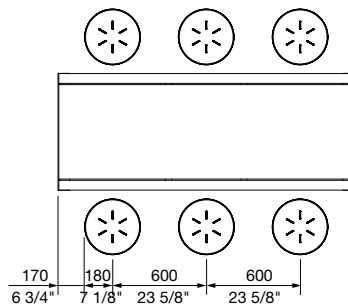

Also available as a bar stool.

DIMENSIONS:

Ø360W x various heights (mm)
 Ø14 1/8" W x 17 3/4" H

Select one box per category to specify your product.

HEIGHT:

- Standard Stool, 450mm | 17 3/4"
- Bar Stool with Footrest, 750mm | 29 1/2"
- Tailored

streetfurniture.com/au/product/piatto-bar-stool

Quick links:

streetfurniture.com/au/colour-chart/

streetfurniture.com/au/warranty/

Standard Stool

Bar Stool with Footrest

ISOMETRIC VIEW

PLAN VIEW
Baseplate

PLAN VIEW
Cast Base

CONFIGURATION EXAMPLES

SOLID TOP
Piatto Stool with Piatto Table

BATTENED TOP
Piatto Stool with Aria Lookout Table 1800L

SOLID TOP
Piatto Stool with Linea Table 1900L

BATTENED TOP
Piatto Stool and Piatto Table