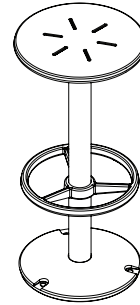

piatto stool

This is a carbon neutral product.

The Piatto Stool is a sleek yet robust addition to the Piatto outdoor dining collection. Its cast aluminum frame elegantly encases battens in a stylish wine glass silhouette. Available as either a fixed or movable piece in neutral and vibrant colours.

Also available as a bar stool.

DIMENSIONS:

Ø360W x various heights (mm)
 Ø14 1/8" W x 17 3/4" H

Select one box per category to specify your product.

HEIGHT:

- Standard Stool, 450mm | 17 3/4"
- Bar Stool with Footrest, 750mm | 29 1/2"
- Tailored

streetfurniture.com/au/product/piatto-bar-stool

Quick links:

streetfurniture.com/au/colour-chart/

streetfurniture.com/au/warranty/

Standard Stool

Bar Stool with Footrest

ISOMETRIC VIEW

PLAN VIEW
Baseplate

PLAN VIEW
Cast Base

CONFIGURATION EXAMPLES

SOLID TOP
Piatto Stool with Piatto Table

BATTENED TOP
Piatto Stool with Aria Lookout Table 1800L

SOLID TOP
Piatto Stool with Linea Table 1900L

BATTENED TOP
Piatto Stool and Piatto Table