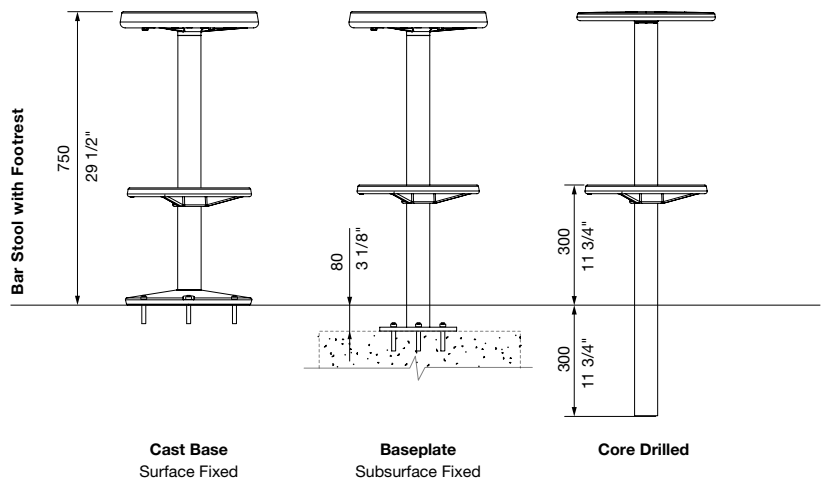

piatto stool

The Piatto Stool is a sleek yet robust addition to the Piatto outdoor dining collection. Its cast aluminum frame elegantly encases battens in a stylish wine glass silhouette. Available as either a fixed or movable piece in neutral and vibrant colours.

Also available as a bar stool.

DIMENSIONS:

Ø360W x various heights (mm)
Ø14 1/8" W x 17 3/4" H

Select one box per category to specify your product.

HEIGHT:

- ☐ Standard Stool, 450mm | 17 3/4"
- ☐ Bar Stool with Footrest, 750mm | 29 1/2"
- ☐ Tailored

TOP:

- ☐ Battered 85x30 - Standard (matches Piatto and Park range)
- ☐ Battered 63x30 (matches Linea, Aria and Mall range)
- ☐ Solid

BATTEN:

- ☐ Aluminium Woodgrain [See Colour Chart](#)
- ☐ Aluminium Powder Coated [See Colour Chart](#)
  - ☐ Single Colour
  - ☐ Multicolour
- ☐ Aluminium Anodised
- ☐ Eco-certified Hardwood Oiled*

*Sourced from certified managed forests (PEFC or FSC). Hardwood needs re-oiling every 3 months. For a wood look with low maintenance, choose Aluminium Woodgrain (also known as Wood Without Worry).

FRAME COLOUR:

- ☐ Aluminium Powder Coated [See Colour Chart](#)

BASE AND MOUNTING:

- ☐ Cast Base
  - ☐ Freestanding**
  - ☐ Surface Fixed
- ☐ Baseplate
  - ☐ Surface Fixed
  - ☐ Subsurface Fixed
- ☐ Core Drilled (300mm Below Ground)

**Bar Stool is supplied with a weighted base.

Some options incur additional fees and lead time.

Refer to numbers to specify multicolour battens.

BASE AND MOUNTING OPTIONS