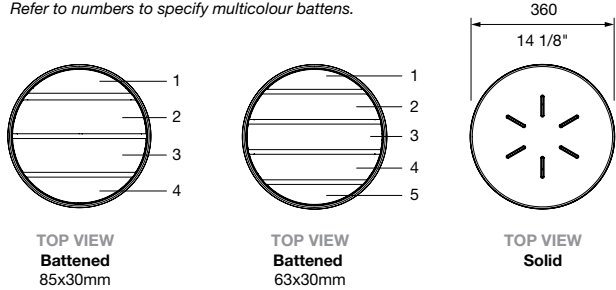

piatto stool

The Piatto Stool is a sleek yet robust addition to the Piatto outdoor dining collection. Its cast aluminum frame elegantly encases battens in a stylish wine glass silhouette. Available as either a fixed or movable piece in neutral and vibrant colours.

Also available as a bar stool.

DIMENSIONS:

Ø360W x various heights (mm)
Ø14 1/8" W x 17 3/4" H

Select one box per category to specify your product.

HEIGHT:

- ☐ Standard Stool, 450mm | 17 3/4"
- ☐ Bar Stool with Footrest, 750mm | 29 1/2"
- ☐ Tailored

TOP:

- ☐ Battered 85x30 - Standard (matches Piatto and Park range)
- ☐ Battered 63x30 (matches Linea, Aria and Mall range)
- ☐ Solid

BATTEN:

- ☐ Aluminium Woodgrain [See Colour Chart](#)
- ☐ Aluminium Powder Coated [See Colour Chart](#)
  - ☐ Single Colour
  - ☐ Multicolour
- ☐ Aluminium Anodised
- ☐ Eco-certified Hardwood Oiled*

*Sourced from certified managed forests (PEFC or FSC). Hardwood needs re-oiling every 3 months. For a wood look with low maintenance, choose Aluminium Woodgrain (also known as Wood Without Worry).

FRAME COLOUR:

- ☐ Aluminium Powder Coated [See Colour Chart](#)

BASE AND MOUNTING:

- ☐ Cast Base
  - ☐ Freestanding**
  - ☐ Surface Fixed
- ☐ Baseplate
  - ☐ Surface Fixed
  - ☐ Subsurface Fixed
- ☐ Core Drilled (300mm Below Ground)

**Bar Stool is supplied with a weighted base.

Some options incur additional fees and lead time.

Refer to numbers to specify multicolour battens.

BASE AND MOUNTING OPTIONS