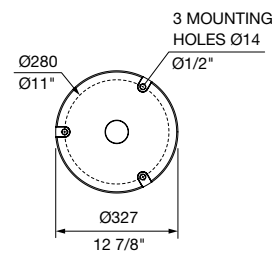

Also available as a bar stool.

DIMENSIONS:

Ø360W x various heights (mm)
 Ø14 1/8" W x 17 3/4" H

Select one box per category to specify your product.

HEIGHT:

- Standard Stool, 450mm | 17 3/4"
- Bar Stool with Footrest, 750mm | 29 1/2"
- Tailored

ISOMETRIC VIEW

PLAN VIEW
Baseplate

PLAN VIEW
Cast Base

CONFIGURATION EXAMPLES

SOLID TOP
Piatto Stool with Piatto Table

BATTENED TOP
Piatto Stool with Aria Lookout Table 1800L

SOLID TOP
Piatto Stool with Linea Table 1900L