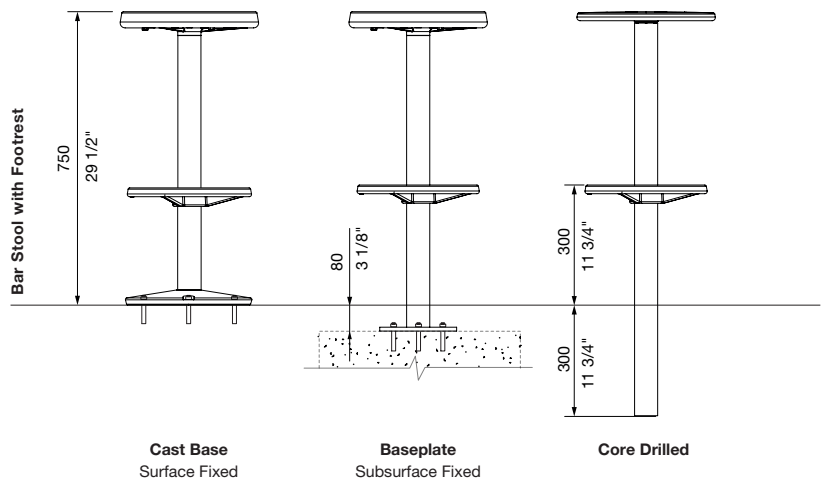

Also available as a bar stool.

DIMENSIONS:

Ø360W x various heights (mm)
 Ø14 1/8" W x 17 3/4" H

Select one box per category to specify your product.

HEIGHT:

- Standard Stool, 450mm | 17 3/4"
- Bar Stool with Footrest, 750mm | 29 1/2"
- Tailored

- Aluminium Powder Coated [See Colour Chart](#)

BASE AND MOUNTING:

- Cast Base
 - Freestanding
 - Surface Fixed
- Baseplate
 - Surface Fixed
 - Subsurface Fixed
- Core Drilled (300mm Below Ground)

Refer to numbers to specify multicolour battens.