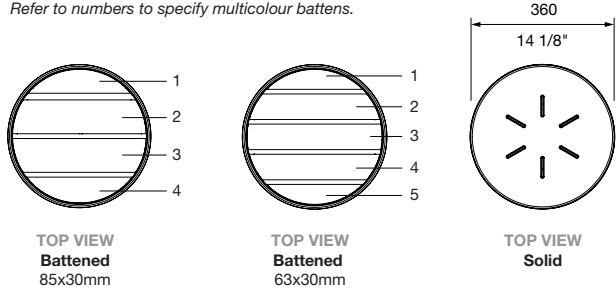

piatto stool

This is a carbon neutral product.

The Piatto Stool is a sleek yet robust addition to the Piatto outdoor dining collection. Its cast aluminum frame elegantly encases battens in a stylish wine glass silhouette. Available as either a fixed or movable piece in neutral and vibrant colours.

Also available as a bar stool.

DIMENSIONS:

Ø360W x various heights (mm)
Ø14 1/8" W x 17 3/4" H

Select one box per category to specify your product.

HEIGHT:

- ☐ Standard Stool, 450mm | 17 3/4"
- ☐ Bar Stool with Footrest, 750mm | 29 1/2"
- ☐ Tailored

TOP:

- ☐ Battered 85x30 - Standard (matches Piatto and Park range)
- ☐ Battered 63x30 (matches Linea, Aria and Mall range)
- ☐ Solid

BATTEN:

- ☐ Aluminium Woodgrain [See Colour Chart](#)
- ☐ Aluminium Powder Coated [See Colour Chart](#)
  - ☐ Single Colour
  - ☐ Multicolour
- ☐ Aluminium Anodised
- ☐ Eco-certified Hardwood Oiled*

*Sourced from certified managed forests (PEFC or FSC). Hardwood needs re-oiling every 3 months. For a wood look with low maintenance, choose Aluminium Woodgrain (also known as Wood Without Worry).

FRAME COLOUR:

- ☐ Aluminium Powder Coated [See Colour Chart](#)

BASE AND MOUNTING:

- ☐ Cast Base
  - ☐ Freestanding
  - ☐ Surface Fixed
- ☐ Baseplate
  - ☐ Surface Fixed
  - ☐ Subsurface Fixed
- ☐ Core Drilled (300mm Below Ground)

Refer to numbers to specify multicolour battens.

BASE AND MOUNTING OPTIONS

Some options incur additional fees and lead time.