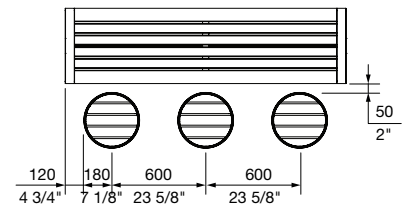

Also available as a bar stool.

DIMENSIONS:

Ø360W x various heights (mm)
 Ø14 1/8" W x 17 3/4" H

Select one box per category to specify your product.

HEIGHT:

- Standard Stool, 450mm | 17 3/4"
- Bar Stool with Footrest, 750mm | 29 1/2"
- Tailored

streetfurniture.com/au/product/piatto-bar-stool

Quick links:

streetfurniture.com/au/colour-chart/

streetfurniture.com/au/warranty/

Standard Stool

Bar Stool with Footrest

ISOMETRIC VIEW

PLAN VIEW
Baseplate

PLAN VIEW
Cast Base

CONFIGURATION EXAMPLES

SOLID TOP
Piatto Stool with Piatto Table

BATTENED TOP
Piatto Stool with Aria Lookout Table 1800L

SOLID TOP
Piatto Stool with Linea Table 1900L

BATTENED TOP
Piatto Stool and Piatto Table