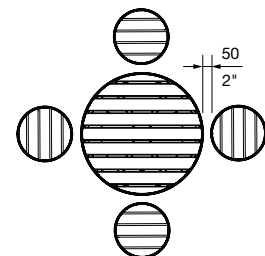

Also available as a bar stool.

DIMENSIONS:

Ø360W x various heights (mm)
 Ø14 1/8" W x 17 3/4" H

Select one box per category to specify your product.

HEIGHT:

- Standard Stool, 450mm | 17 3/4"
- Bar Stool with Footrest, 750mm | 29 1/2"
- Tailored

PLAN VIEW
Cast Base

CONFIGURATION EXAMPLES

SOLID TOP
Piatto Stool with Piatto Table

BATTENED TOP
Piatto Stool with Aria Lookout Table 1800L

SOLID TOP
Piatto Stool with Linea Table 1900L

BATTENED TOP
Piatto Stool and Piatto Table