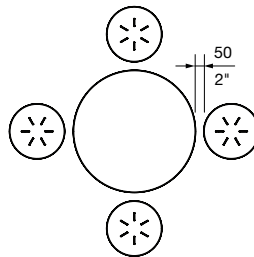

Also available as a bar stool.

DIMENSIONS:

Ø360W x various heights (mm)
 Ø14 1/8" W x 17 3/4" H

Select one box per category to specify your product.

HEIGHT:

- Standard Stool, 450mm | 17 3/4"
- Bar Stool with Footrest, 750mm | 29 1/2"
- Tailored

streetfurniture.com/au/product/piatto-bar-stool

Quick links:

streetfurniture.com/au/colour-chart/

streetfurniture.com/au/warranty/

Standard Stool

Bar Stool with Footrest

ISOMETRIC VIEW

PLAN VIEW
Baseplate

PLAN VIEW
Cast Base

CONFIGURATION EXAMPLES

SOLID TOP
Piatto Stool with Piatto Table

BATTENED TOP
Piatto Stool with Aria Lookout Table 1800L

SOLID TOP
Piatto Stool with Linea Table 1900L

BATTENED TOP
Piatto Stool and Piatto Table