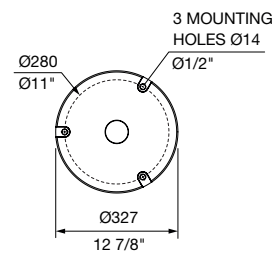

Also available as a bar stool.

DIMENSIONS:

Ø360W x various heights (mm)
 Ø14 1/8" W x 17 3/4" H

Select one box per category to specify your product.

HEIGHT:

- Standard Stool, 450mm | 17 3/4"
- Bar Stool with Footrest, 750mm | 29 1/2"
- Tailored

streetfurniture.com/au/product/piatto-bar-stool

Quick links:

streetfurniture.com/au/colour-chart/

streetfurniture.com/au/warranty/

Standard Stool

Bar Stool with Footrest

ISOMETRIC VIEW

PLAN VIEW
Baseplate

PLAN VIEW
Cast Base

CONFIGURATION EXAMPLES

SOLID TOP
Piatto Stool with Piatto Table

BATTENED TOP
Piatto Stool with Aria Lookout Table 1800L

SOLID TOP
Piatto Stool with Linea Table 1900L

BATTENED TOP
Piatto Stool and Piatto Table