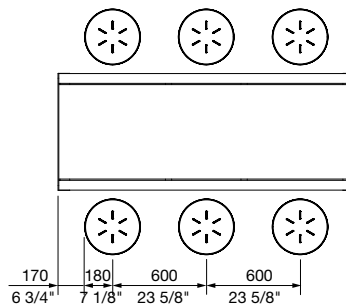

Also available as a bar stool.

DIMENSIONS:

Ø360W x various heights (mm)
 Ø14 1/8" W x 17 3/4" H

Select one box per category to specify your product.

HEIGHT:

- Standard Stool, 450mm | 17 3/4"
- Bar Stool with Footrest, 750mm | 29 1/2"
- Tailored

ISOMETRIC VIEW

PLAN VIEW
Baseplate

PLAN VIEW
Cast Base

CONFIGURATION EXAMPLES

SOLID TOP
Piatto Stool with Piatto Table

BATTENED TOP
Piatto Stool with Aria Lookout Table 1800L

SOLID TOP
Piatto Stool with Linea Table 1900L