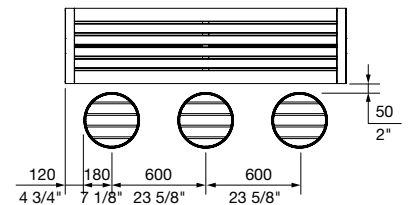

Also available as a bar stool.

DIMENSIONS:

Ø360W x various heights (mm)
 Ø14 1/8" W x 17 3/4" H

Select one box per category to specify your product.

HEIGHT:

- Standard Stool, 450mm | 17 3/4"
- Bar Stool with Footrest, 750mm | 29 1/2"
- Tailored

ISOMETRIC VIEW

PLAN VIEW
Baseplate

PLAN VIEW
Cast Base

CONFIGURATION EXAMPLES

SOLID TOP
Piatto Stool with Piatto Table

BATTENED TOP
Piatto Stool with Aria Lookout Table 1800L

SOLID TOP
Piatto Stool with Linea Table 1900L