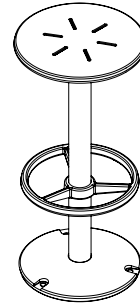

Also available as a bar stool.

DIMENSIONS:

Ø360W x various heights (mm)
 Ø14 1/8" W x 17 3/4" H

Select one box per category to specify your product.

HEIGHT:

- Standard Stool, 450mm | 17 3/4"
- Bar Stool with Footrest, 750mm | 29 1/2"
- Tailored

- Aluminium Powder Coated [See Colour Chart](#)

BASE AND MOUNTING:

- Cast Base
 - Freestanding**
 - Surface Fixed
- Baseplate
 - Surface Fixed
 - Subsurface Fixed
- Core Drilled (300mm Below Ground)

**Bar Stool is supplied with a weighted base.

streetfurniture.com/au/product/piatto-stool

streetfurniture.com/au/product/piatto-bar-stool

Quick links:

streetfurniture.com/au/colour-chart/

streetfurniture.com/au/warranty/

Standard Stool

Bar Stool with Footrest

ISOMETRIC VIEW

PLAN VIEW
Baseplate

PLAN VIEW
Cast Base

CONFIGURATION EXAMPLES

SOLID TOP
Piatto Stool with Piatto Table

BATTENED TOP
Piatto Stool with Aria Lookout Table 1800L

SOLID TOP
Piatto Stool with Linea Table 1900L