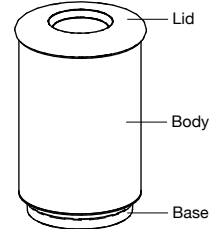

round bins

Round bin system with a range of lids, bodies and bases. Each bin includes a 80L capacity stainless steel liner.

Select one box per category to specify your product.

TYPE:

- ☐ **Monsoon 80L**
  Cast aluminium sprung lid with security key.
  Ø520 x 985H mm | 20 1/2" x 38 3/4" H
- ☐ **Plato 80L**
  Cast aluminium sprung lid with security key.
  Ø515 x 775H mm | 20 1/4" x 30 1/2" H
- ☐ **Simple 80L**
  Spun stainless lid.
  Ø490 x 745H mm | 19 1/4" x 29 3/8" H

BODY:

- ☐ **Panelled**
  - ☐ Aluminium Sheet Powder Coated
    [See Colour Chart](#)
  - ☐ Stainless 316 No. 4 Brushed
- ☐ **Fluted (Not Available for Simple Bin)**
  - ☐ Aluminium Powder Coated [See Colour Chart](#)
  - ☐ Aluminium Anodised
- ☐ **Battened**
  - ☐ Aluminium Woodgrain [See Colour Chart](#)
  - ☐ Aluminium Powder Coated [See Colour Chart](#)
    - ☐ Single Colour
    - ☐ Multicolour
  - ☐ Aluminium Anodised
  - ☐ Eco-certified Hardwood Oiled*

*Sourced from certified managed forests (PEFC or FSC). Hardwood needs re-oiling every 3 months. For a wood look with low maintenance, choose Aluminium Woodgrain (also known as Wood Without Worry).

PERFORATIONS:

Applies to panelled bodies only.

- ☐ Solid
- ☐ Holes
- ☐ Slots
- ☐ Dottie
- ☐ Stellar
- ☐ Wave
- ☐ Starburst
- ☐ Tailored, Specify _____

TYPE

Plato 80L

BODY

PERFORATIONS