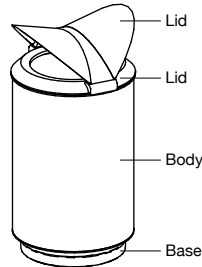

TYPE

Monsoon 80L