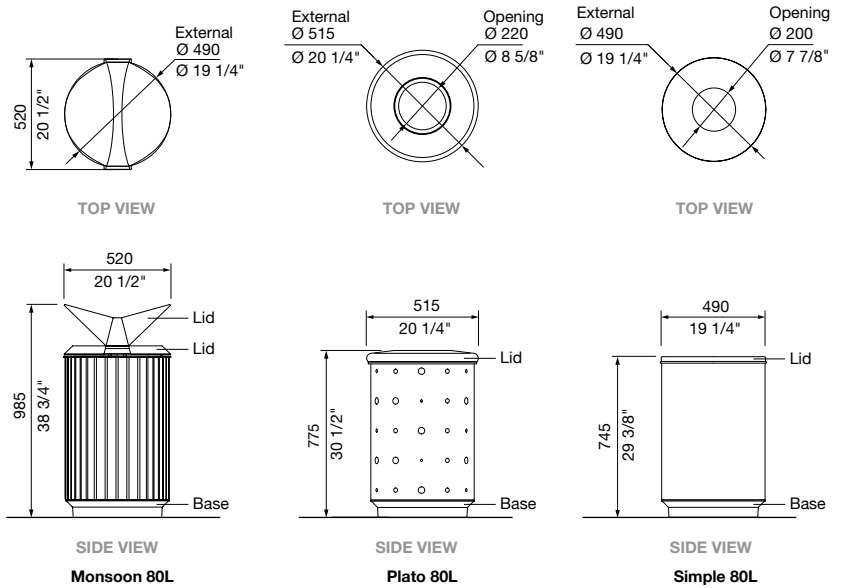

round bins

BASE AND MOUNTING:

- ☐ Saucer Base
  - ☐ Surface Fixed
  - ☐ Freestanding
- ☐ Hoop Base*
  - ☐ Surface Fixed
  - ☐ Subsurface Fixed

*Not available for fluted and batten body.

LID:

Monsoon/Plato Bin

- ☐ Aluminium Powder Coated [See Colour Chart](#)
- ☐ Aluminium Polished

Simple Bin

- ☐ Stainless 304 Powder Coated [See Colour Chart](#)
- ☐ Stainless 304 No.4 Finish (Brushed)

BASE:

- ☐ Aluminium
  - ☐ Powder Coated [See Colour Chart](#)
  - ☐ Polished

LINER:

Stainless 304 Powder Coated in Black

Some options incur additional fees and lead time.

Need more information?

For a brochure, image gallery, CAD downloads, installation and maintenance guides, go to: streetfurniture.com/au/product/round-bins/

Quick links:

- streetfurniture.com/au/colour-chart/
- streetfurniture.com/au/warranty/