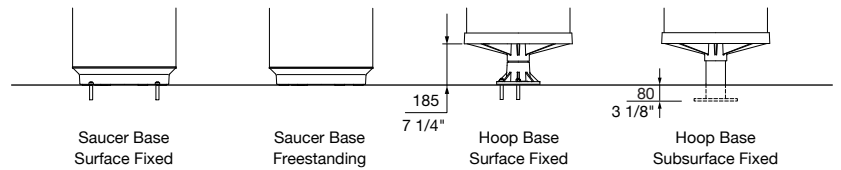

BASE AND MOUNTING