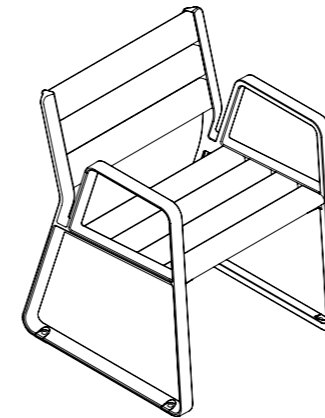

piatto

The robust cafe chair

Piatto Chair (PC7) in Mustard with end arms.

street
furniture
australia

Printed on 100% recycled paper.

**Sleek in appearance,
heavy duty in design.**

Piatto Chair (PC7). Left to right: Pale Eucalypt, Dusty Pink, Mustard, Pioneer Red, Horizon Blue.
Front: eco-certified hardwood battens, Woodland Grey frame.

Piatto blurs the line between cafe chair and robust public space furniture. Each chair weighs 16kg (35lbs) and is designed to be left outdoors.

Available as fixed or movable.

Piatto Chair has passed vigorous testing to ensure safety and durability in the public realm.

✓ Drag test (50,000 cycles)

✓ Dynamic load test – 120kg (30,000 cycles)

No end caps – frame encapsulate battens.

Bullnose edge for comfort.

Durable cast aluminium frame.

Easy mounting to ground (optional).

Sled legs allow for placement on grass.

How to order in 4 steps

Select one per category to specify your product.

1. Select arm

2 end arms (standard)

No arms

2. Select mounting

Surface fixed