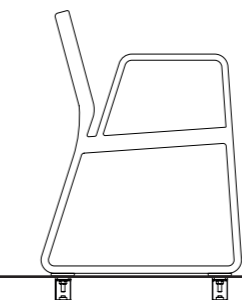

piatto

The robust cafe chair

Piatto Chair (PC7) in Mustard with end arms.

street
furniture
australia

Printed on 100% recycled paper.

**Sleek in appearance,
heavy duty in design.**

Piatto Chair (PC7). Left to right: Pale Eucalypt, Dusty Pink, Mustard, Pioneer Red, Horizon Blue.
Front: eco-certified hardwood battens, Woodland Grey frame.

Sled legs allow for placement on grass.

How to order in 4 steps

Select one per category to specify your product.

1. Select arm

2 end arms (standard)

No arms

2. Select mounting

Surface fixed