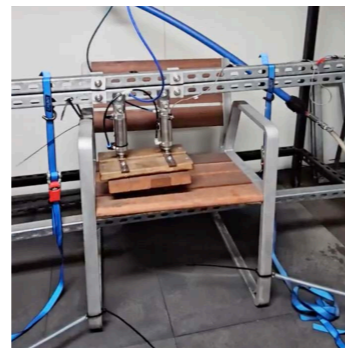

piatto

The robust cafe chair

Piatto Chair (PC7) in Mustard with end arms.

street
furniture
australia

Printed on 100% recycled paper.

**Sleek in appearance,
heavy duty in design.**

Piatto Chair (PC7). Left to right: Pale Eucalypt, Dusty Pink, Mustard, Pioneer Red, Horizon Blue.
Front: eco-certified hardwood battens, Woodland Grey frame.

Piatto blurs the line between cafe chair and robust public space furniture. Each chair weighs 16kg (35lbs) and is designed to be left outdoors.

Available as fixed or movable.

Piatto Chair has passed vigorous testing to ensure safety and durability in the public realm.

✓ Drag test (50,000 cycles)

✓ Dynamic load test – 120kg (30,000 cycles)

No end caps – frame encapsulate battens.

Bullnose edge for comfort.

Durable cast aluminium frame.

Easy mounting to ground (optional).