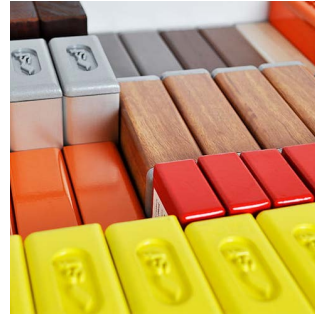

piatto

The robust cafe chair

Piatto Chair (PC7) in Mustard with end arms.

street
furniture
australia

Printed on 100% recycled paper.

**Sleek in appearance,
heavy duty in design.**

Piatto Chair (PC7). Left to right: Pale Eucalypt, Dusty Pink, Mustard, Pioneer Red, Horizon Blue.
Front: eco-certified hardwood battens, Woodland Grey frame.

Linea Planter (Square M) in Mustard with tailored perforations.
Linea Bench with aluminium Beach Oak battens, Pioneer Red frame.
Linea Table in Pioneer Red with solid top.
Piatto Chair in Pioneer Red.