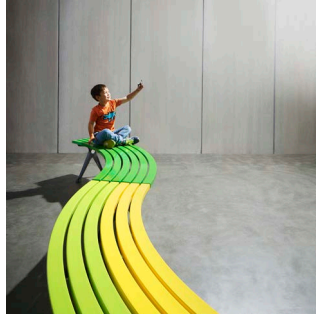

JOIN
streetchat

Get news, trends and tips
on furnishing the public realm at
streetfurniture.com/streetchat

Australia 1800 027 799
International +61 2 8774 8888

Email info@streetfurniture.com
N6 391 Park Road, Regents Park
NSW 2143, Australia

streetfurniture.com

Australian Institute of
Landscape Architects
Supporting Corporate Partner

American Society of
Landscape Architects
Corporate Member No.1173455