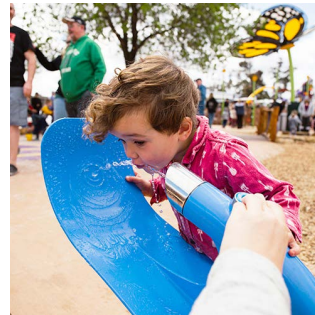

Linea Planter (Square M) in Mustard with tailored perforations.
Linea Bench with aluminium Beach Oak battens, Pioneer Red frame.
Linea Table in Pioneer Red with solid top.
Piatto Chair in Pioneer Red.