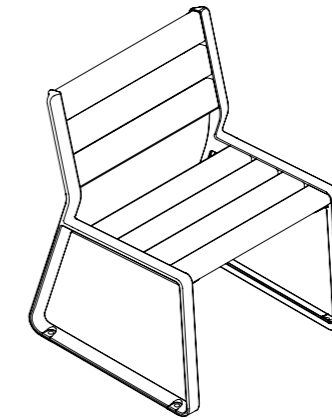

piatto

The robust cafe chair

Piatto Chair (PC7) in Mustard with end arms.

street
furniture
australia

Printed on 100% recycled paper.

**Sleek in appearance,
heavy duty in design.**

Piatto Chair (PC7). Left to right: Pale Eucalypt, Dusty Pink, Mustard, Pioneer Red, Horizon Blue.
Front: eco-certified hardwood battens, Woodland Grey frame.

Sled legs allow for placement on grass.

How to order in 4 steps

Select one per category to specify your product.

1. Select arm

2 end arms (standard)

No arms

2. Select mounting

Surface fixed