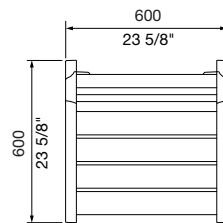

MCODE:  
PC7

DIMENSIONS:  
600W x 795H x various lengths (mm)  
23 5/8" W x 31 1/4" H x various lengths

Select one box per category to specify your product.

**LENGTH**

- 1-seater, 600mm | 23 5/8"
- 2-seater (Love Seat), 1200mm | 47 1/4"
- Tailored

- Aluminium Powder Coated [See Colour Chart](#)

Some options incur additional fees and lead time.

**Need more information?**

For a brochure, image gallery, CAD downloads, installation and maintenance guides, go to:  
[streetfurniture.com/au/product/piatto-chair](http://streetfurniture.com/au/product/piatto-chair)  
[streetfurniture.com/au/product/piatto-love-seat](http://streetfurniture.com/au/product/piatto-love-seat)

ISOMETRIC VIEW

TOP VIEW

FRONT VIEW  
Surface Fxed

SIDE VIEW  
Subsurface Fixed  
With 2 End Arms

SIDE VIEW  
Freestanding  
With No Arms

FRONT VIEW  
Surface Fixed