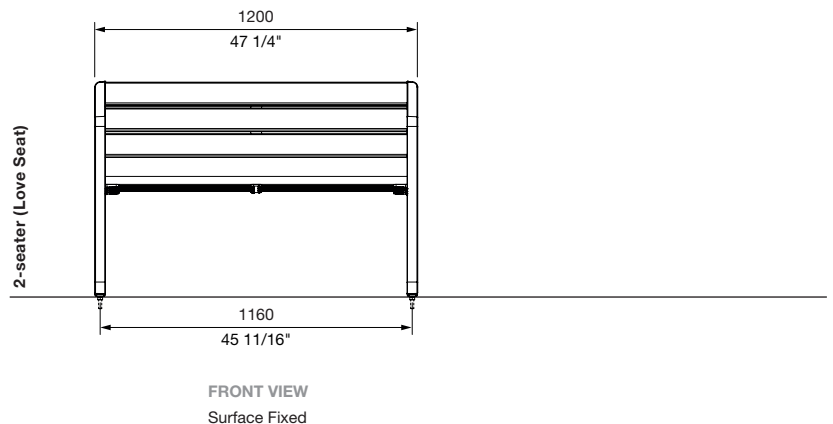

MCODE:  
PC7

DIMENSIONS:  
600W x 795H x various lengths (mm)  
23 5/8" W x 31 1/4" H x various lengths

Select one box per category to specify your product.

**LENGTH**

- 1-seater, 600mm | 23 5/8"
- 2-seater (Love Seat), 1200mm | 47 1/4"
- Tailored

ISOMETRIC VIEW

TOP VIEW

FRONT VIEW  
Surface Fxed

SIDE VIEW  
Subsurface Fixed  
With 2 End Arms

SIDE VIEW  
Freestanding  
With No Arms

FRONT VIEW  
Surface Fixed