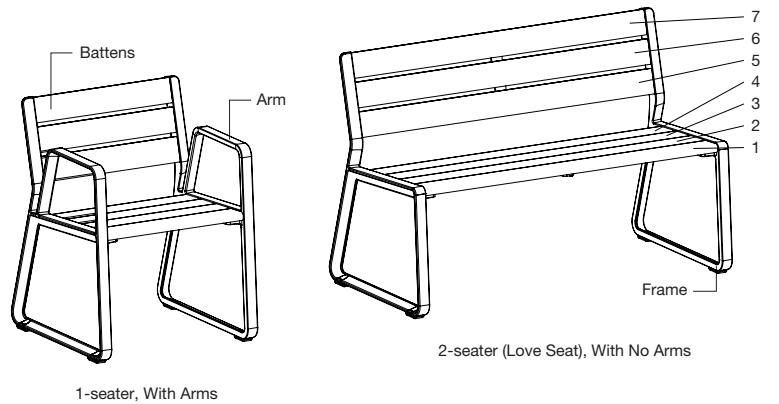

MCODE:  
PC7

DIMENSIONS:  
600W x 795H x various lengths (mm)  
23 5/8" W x 31 1/4" H x various lengths

Select one box per category to specify your product.

**LENGTH**

- 1-seater, 600mm | 23 5/8"
- 2-seater (Love Seat), 1200mm | 47 1/4"
- Tailored

- Aluminium Powder Coated [See Colour Chart](#)

Some options incur additional fees and lead time.

**Need more information?**

For a brochure, image gallery, CAD downloads, installation and maintenance guides, go to:  
[streetfurniture.com/au/product/piatto-chair](http://streetfurniture.com/au/product/piatto-chair)  
[streetfurniture.com/au/product/piatto-love-seat](http://streetfurniture.com/au/product/piatto-love-seat)

ISOMETRIC VIEW

TOP VIEW

FRONT VIEW  
Surface Fxed

SIDE VIEW  
Subsurface Fixed  
With 2 End Arms

SIDE VIEW  
Freestanding  
With No Arms

FRONT VIEW  
Surface Fixed