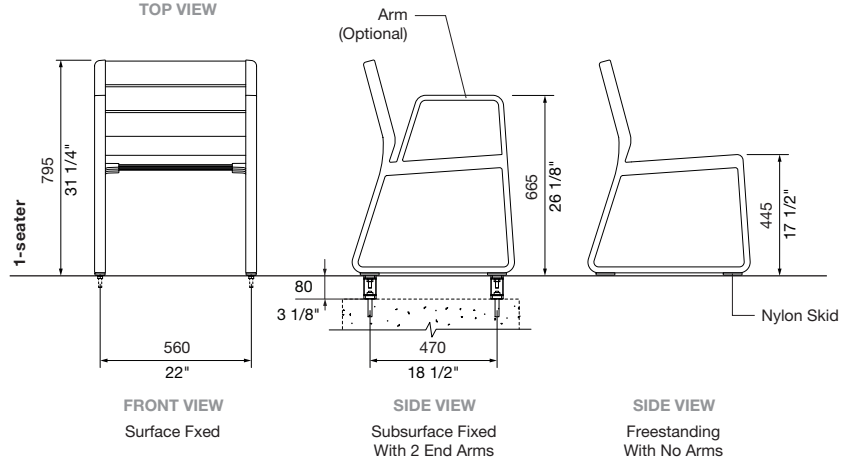

MCODE:  
PC7

DIMENSIONS:  
600W x 795H x various lengths (mm)  
23 5/8" W x 31 1/4" H x various lengths

Select one box per category to specify your product.

**LENGTH**

- 1-seater, 600mm | 23 5/8"
- 2-seater (Love Seat), 1200mm | 47 1/4"
- Tailored

ISOMETRIC VIEW

TOP VIEW

FRONT VIEW  
Surface Fxed

SIDE VIEW  
Subsurface Fixed  
With 2 End Arms

SIDE VIEW  
Freestanding  
With No Arms

FRONT VIEW  
Surface Fixed