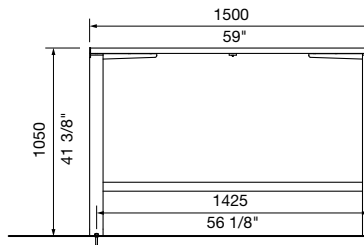

DIMENSIONS:

445W x 10500H x various lengths (mm)
17 1/2" W x 41 3/8" H x various lengths

Select one box per category to specify your product.

TABLE TOP:

[See colour chart](#)

Street Furniture Australia uses sustainable timber from certified managed forests (PEFC or FSC). Timber requires oiling every three months. For a timber look with low maintenance, choose aluminium woodgrain.

- Batted
 - Aluminium anodised
 - Aluminium woodgrain
 - Aluminium powder coated
 - Eco-certified hardwood oiled
- Solid, aluminium powder coated

LENGTH:

- 1500mm | 59"
- 1800mm | 70 7/8"
- 2200mm | 82 5/8"

Quick links:

- streetfurniture.com/au/colour-chart/
- streetfurniture.com/au/warranty/

Batted top

Solid top

PLAN
1500mm with batted top

FRONT VIEW
SURFACE FIXED

SIDE VIEW
SURFACE FIXED

PLAN
1800mm with solid top

FRONT VIEW
SUBSURFACE FIXED

SIDE VIEW
SUBSURFACE FIXED

FRONT VIEW
SURFACE FIXED

SIDE VIEW
SURFACE FIXED