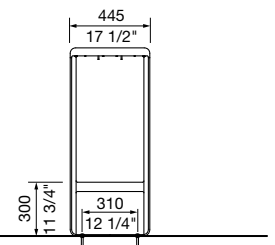

DIMENSIONS:

445W x 10500H x various lengths (mm)
17 1/2" W x 41 3/8" H x various lengths

Select one box per category to specify your product.

TABLE TOP:

[See colour chart](#)

Street Furniture Australia uses sustainable timber from certified managed forests (PEFC or FSC). Timber requires oiling every three months. For a timber look with low maintenance, choose aluminium woodgrain.

- Batted
 - Aluminium anodised
 - Aluminium woodgrain
 - Aluminium powder coated
 - Eco-certified hardwood oiled
- Solid, aluminium powder coated

LENGTH:

- 1500mm | 59"
- 1800mm | 70 7/8"
- 2200mm | 82 5/8"

Quick links:

- streetfurniture.com/au/colour-chart/
- streetfurniture.com/au/warranty/

Batted top

Solid top

PLAN
1500mm with batted top

FRONT VIEW
SURFACE FIXED

SIDE VIEW
SURFACE FIXED

PLAN
1800mm with solid top

FRONT VIEW
SUBSURFACE FIXED

SIDE VIEW
SUBSURFACE FIXED

FRONT VIEW
SURFACE FIXED

SIDE VIEW
SURFACE FIXED