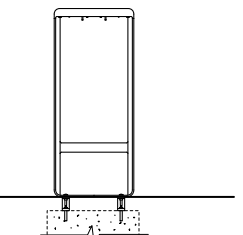

DIMENSIONS:

445W x 10500H x various lengths (mm)
17 1/2" W x 41 3/8" H x various lengths

Select one box per category to specify your product.

TABLE TOP:

[See colour chart](#)

Street Furniture Australia uses sustainable timber from certified managed forests (PEFC or FSC). Timber requires oiling every three months. For a timber look with low maintenance, choose aluminium woodgrain.

Quick links:

- streetfurniture.com/au/colour-chart/
- streetfurniture.com/au/warranty/

Batted top

Solid top

PLAN
1500mm with batted top

FRONT VIEW
SURFACE FIXED

SIDE VIEW
SURFACE FIXED

PLAN
1800mm with solid top

FRONT VIEW
SUBSURFACE FIXED

SIDE VIEW
SUBSURFACE FIXED

FRONT VIEW
SURFACE FIXED

SIDE VIEW
SURFACE FIXED