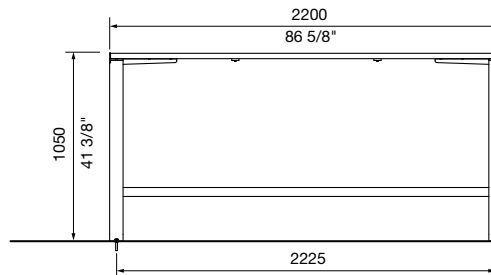

DIMENSIONS:

445W x 10500H x various lengths (mm)
17 1/2" W x 41 3/8" H x various lengths

Select one box per category to specify your product.

TABLE TOP:

[See colour chart](#)

Street Furniture Australia uses sustainable timber from certified managed forests (PEFC or FSC). Timber requires oiling every three months. For a timber look with low maintenance, choose aluminium woodgrain.

- Batted
 - Aluminium anodised
 - Aluminium woodgrain
 - Aluminium powder coated
 - Eco-certified hardwood oiled
- Solid, aluminium powder coated

LENGTH:

- 1500mm | 59"
- 1800mm | 70 7/8"
- 2200mm | 82 5/8"

Quick links:

- streetfurniture.com/au/colour-chart/
- streetfurniture.com/au/warranty/

Batted top

Solid top

PLAN
1500mm with batted top

FRONT VIEW
SURFACE FIXED

SIDE VIEW
SURFACE FIXED

PLAN
1800mm with solid top

FRONT VIEW
SUBSURFACE FIXED

SIDE VIEW
SUBSURFACE FIXED

FRONT VIEW
SURFACE FIXED

SIDE VIEW
SURFACE FIXED