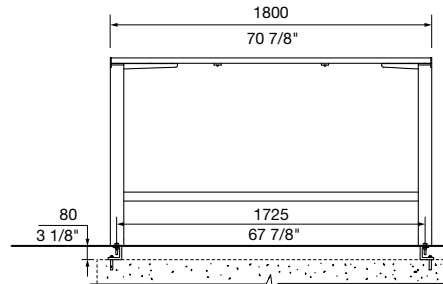

DIMENSIONS:

445W x 10500H x various lengths (mm)
17 1/2" W x 41 3/8" H x various lengths

Select one box per category to specify your product.

TABLE TOP:

[See colour chart](#)

Street Furniture Australia uses sustainable timber from certified managed forests (PEFC or FSC). Timber requires oiling every three months. For a timber look with low maintenance, choose aluminium woodgrain.

- Batted
 - Aluminium anodised
 - Aluminium woodgrain
 - Aluminium powder coated
 - Eco-certified hardwood oiled
- Solid, aluminium powder coated

LENGTH:

- 1500mm | 59"
- 1800mm | 70 7/8"
- 2200mm | 82 5/8"

Quick links:

- streetfurniture.com/au/colour-chart/
- streetfurniture.com/au/warranty/

Batted top

Solid top

PLAN
1500mm with batted top

FRONT VIEW
SURFACE FIXED

SIDE VIEW
SURFACE FIXED

PLAN
1800mm with solid top

FRONT VIEW
SUBSURFACE FIXED

SIDE VIEW
SUBSURFACE FIXED

FRONT VIEW
SURFACE FIXED

SIDE VIEW
SURFACE FIXED