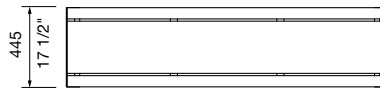

Quick links:

- streetfurniture.com/au/colour-chart/
- streetfurniture.com/au/warranty/

Batted top

Solid top

PLAN
1500mm with batted top

FRONT VIEW
SURFACE FIXED

SIDE VIEW
SURFACE FIXED

PLAN
1800mm with solid top

FRONT VIEW
SUBSURFACE FIXED

SIDE VIEW
SUBSURFACE FIXED

FRONT VIEW
SURFACE FIXED

SIDE VIEW
SURFACE FIXED